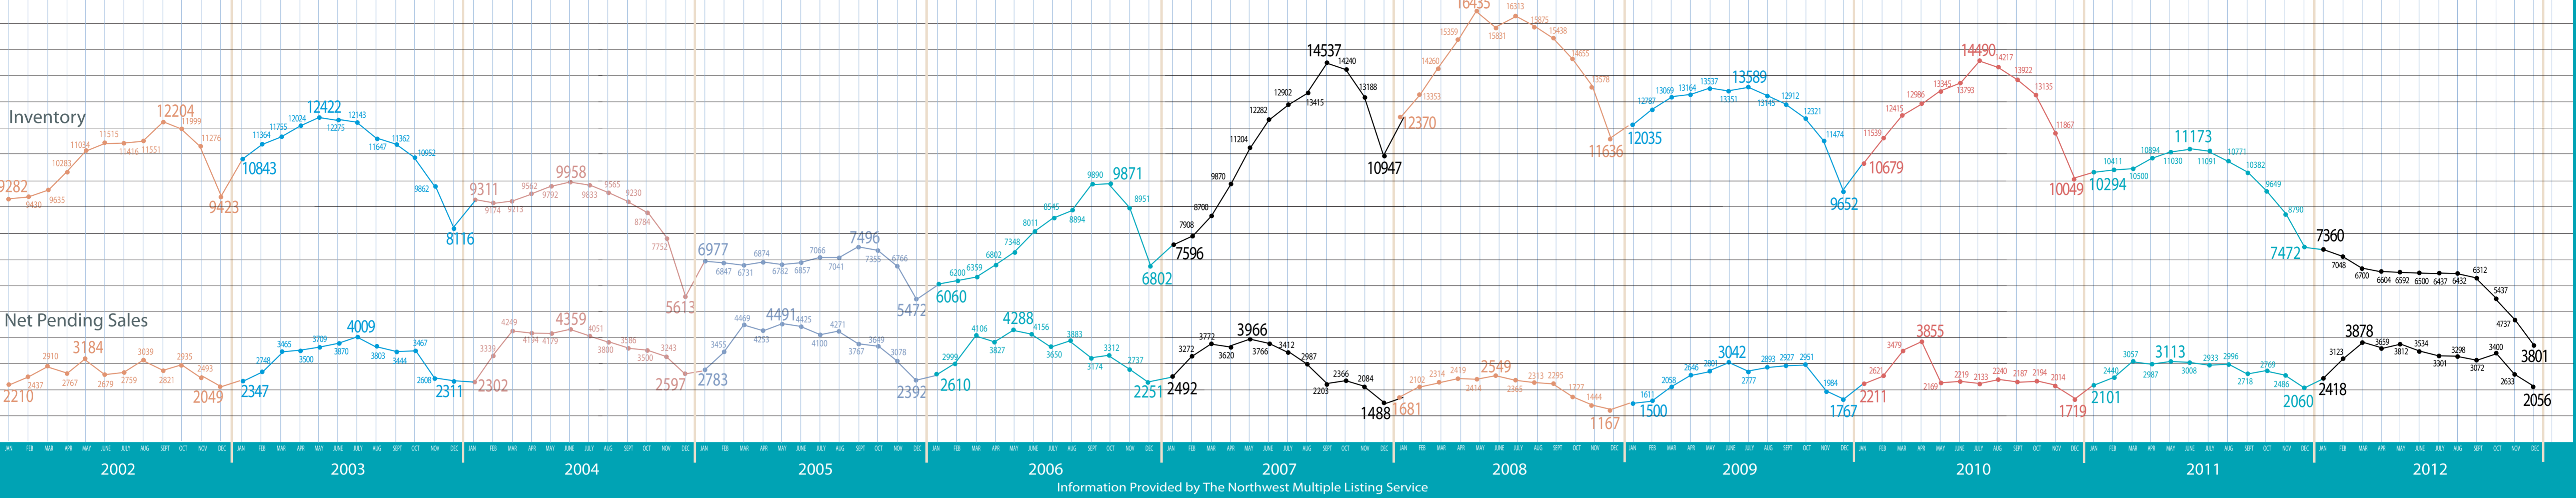

King County

Listing Residential & Condo Only

ALAN L. POPE & ASSOCIATES, INC.
 REAL PROPERTY APPRAISERS AND CONSULTANTS
 7990 - 170th Ave NE, Redmond, WA 98052
 (425) 882-0608 • Fax (425) 883-7196

©2013 Alan L. Pope & Associates, Inc.
 All rights reserved