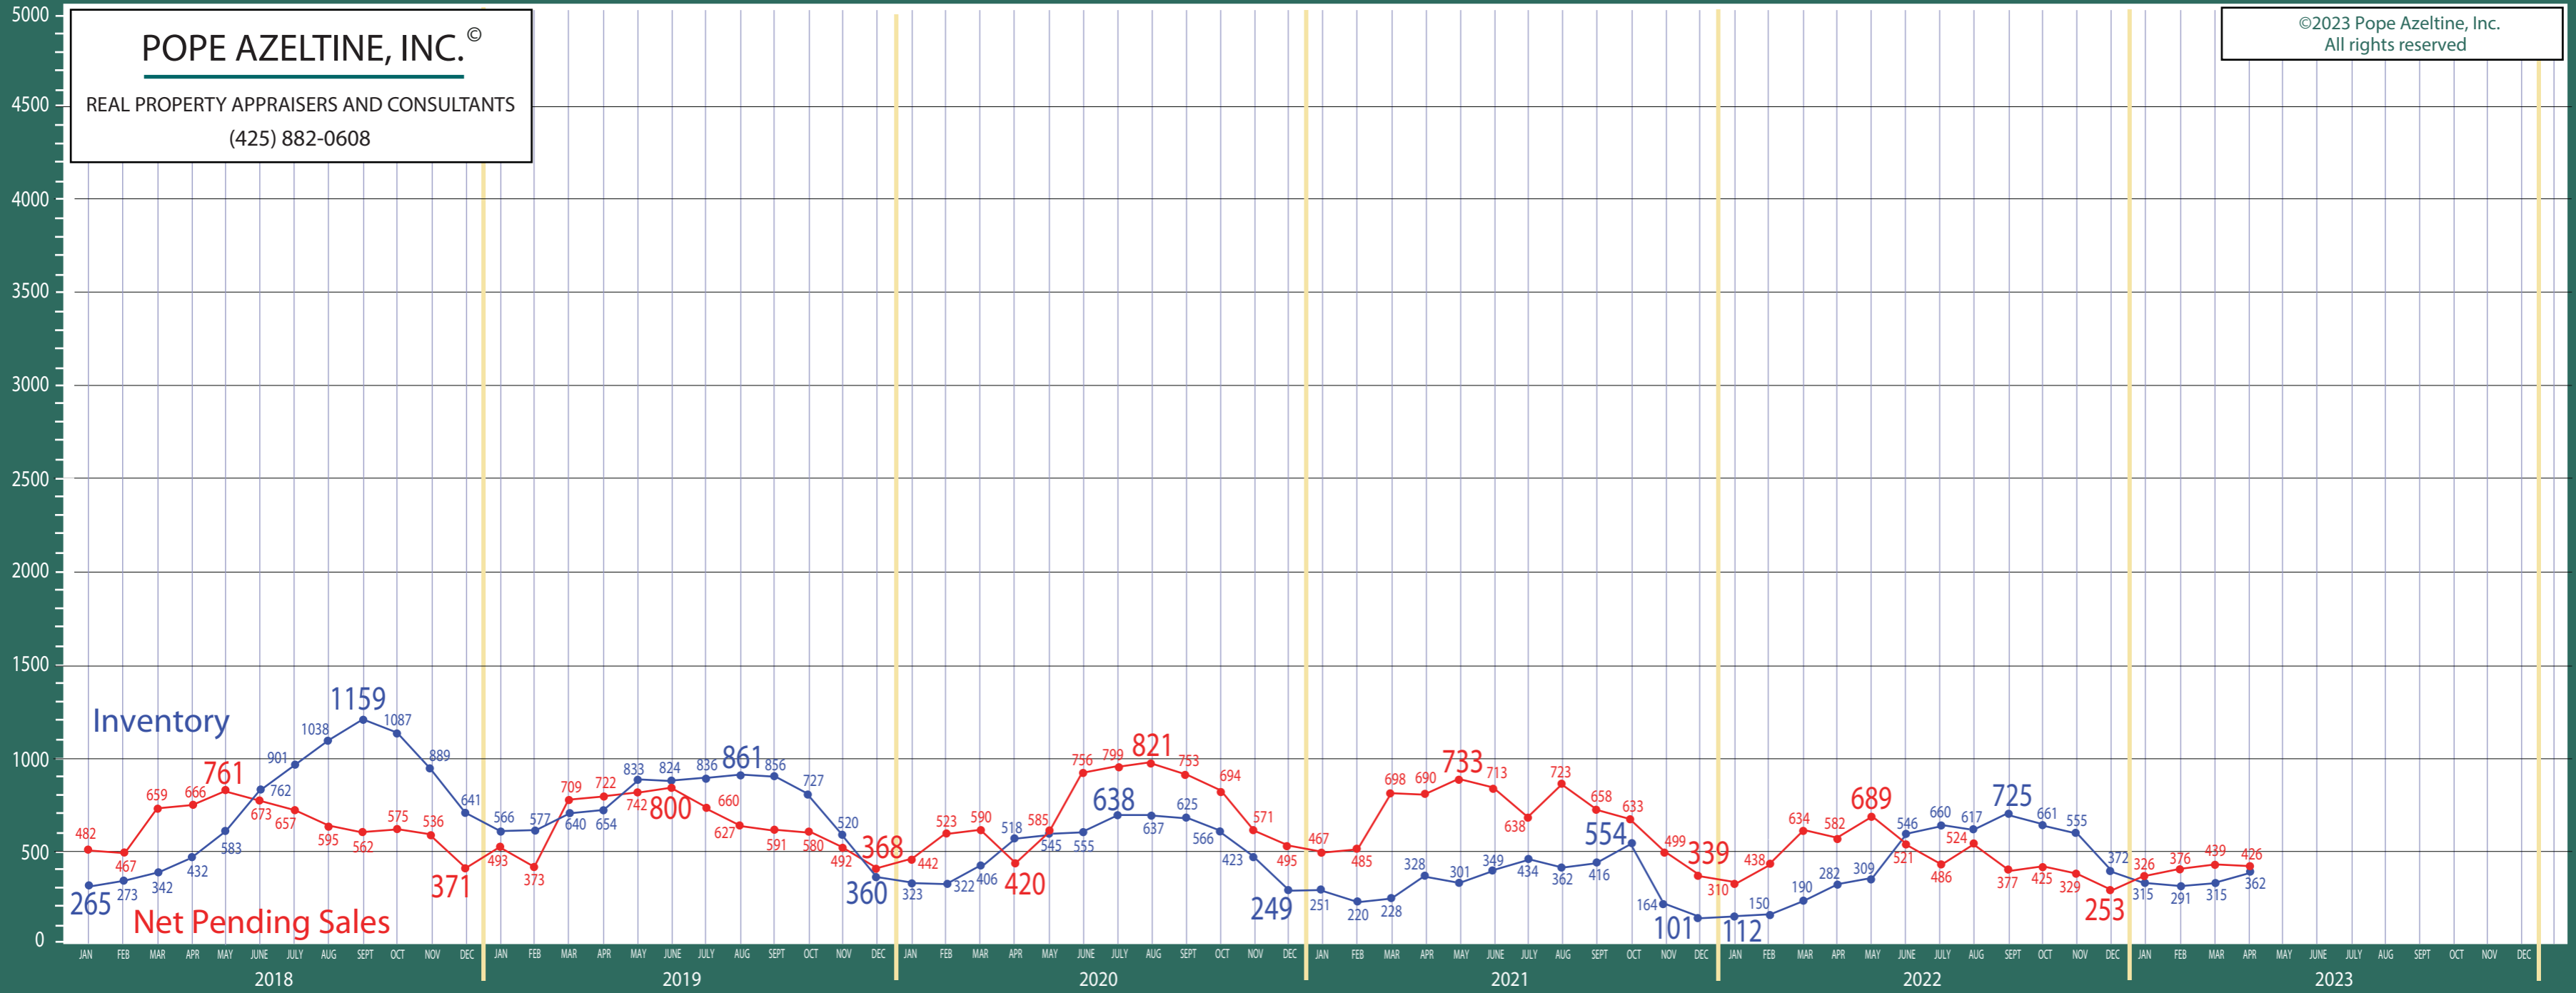

100-140 West Seattle to Federal Way

Listing Residential & Condo Only

POPE AZELTINE, INC.®
REAL PROPERTY APPRAISERS AND CONSULTANTS
(425) 882-0608

©2023 Pope Azeltine, Inc.
All rights reserved

Information Provided by The Northwest Multiple Listing Service