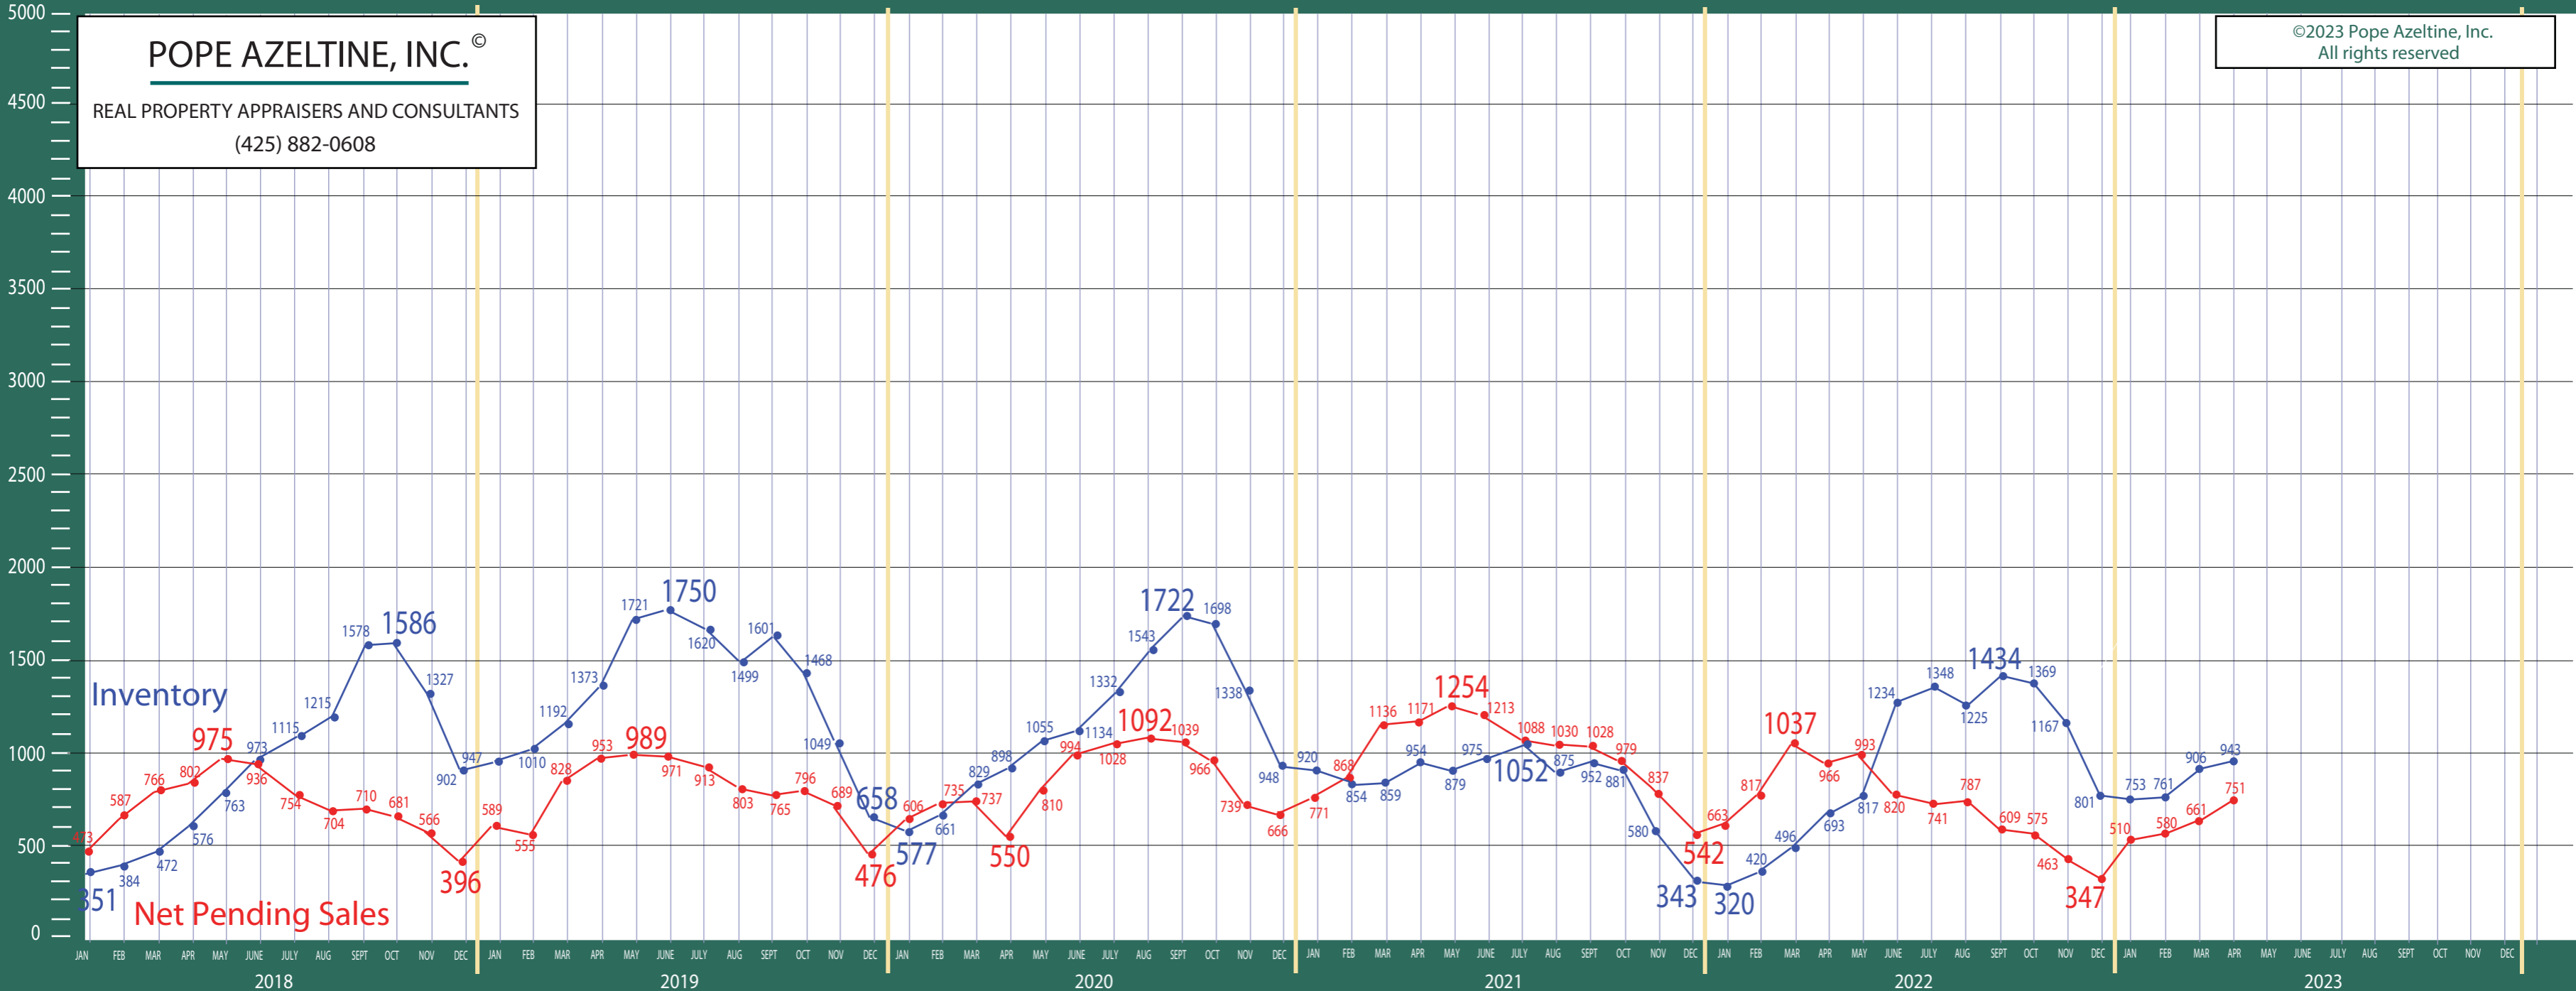

390/700-720 Central/North Seattle

Listing Residential & Condo Only

POPE AZELTINE, INC. ©
 REAL PROPERTY APPRAISERS AND CONSULTANTS
 (425) 882-0608

©2023 Pope Azeltine, Inc.
 All rights reserved

©2023 Pope Azeltine, Inc.
All rights reserved

Absorption of Inventory

Absorption of Inventory January 2013 - December 2018

POPE AZELTINE, INC.®
REAL PROPERTY APPRAISERS AND CONSULTANTS
(425) 882-0608