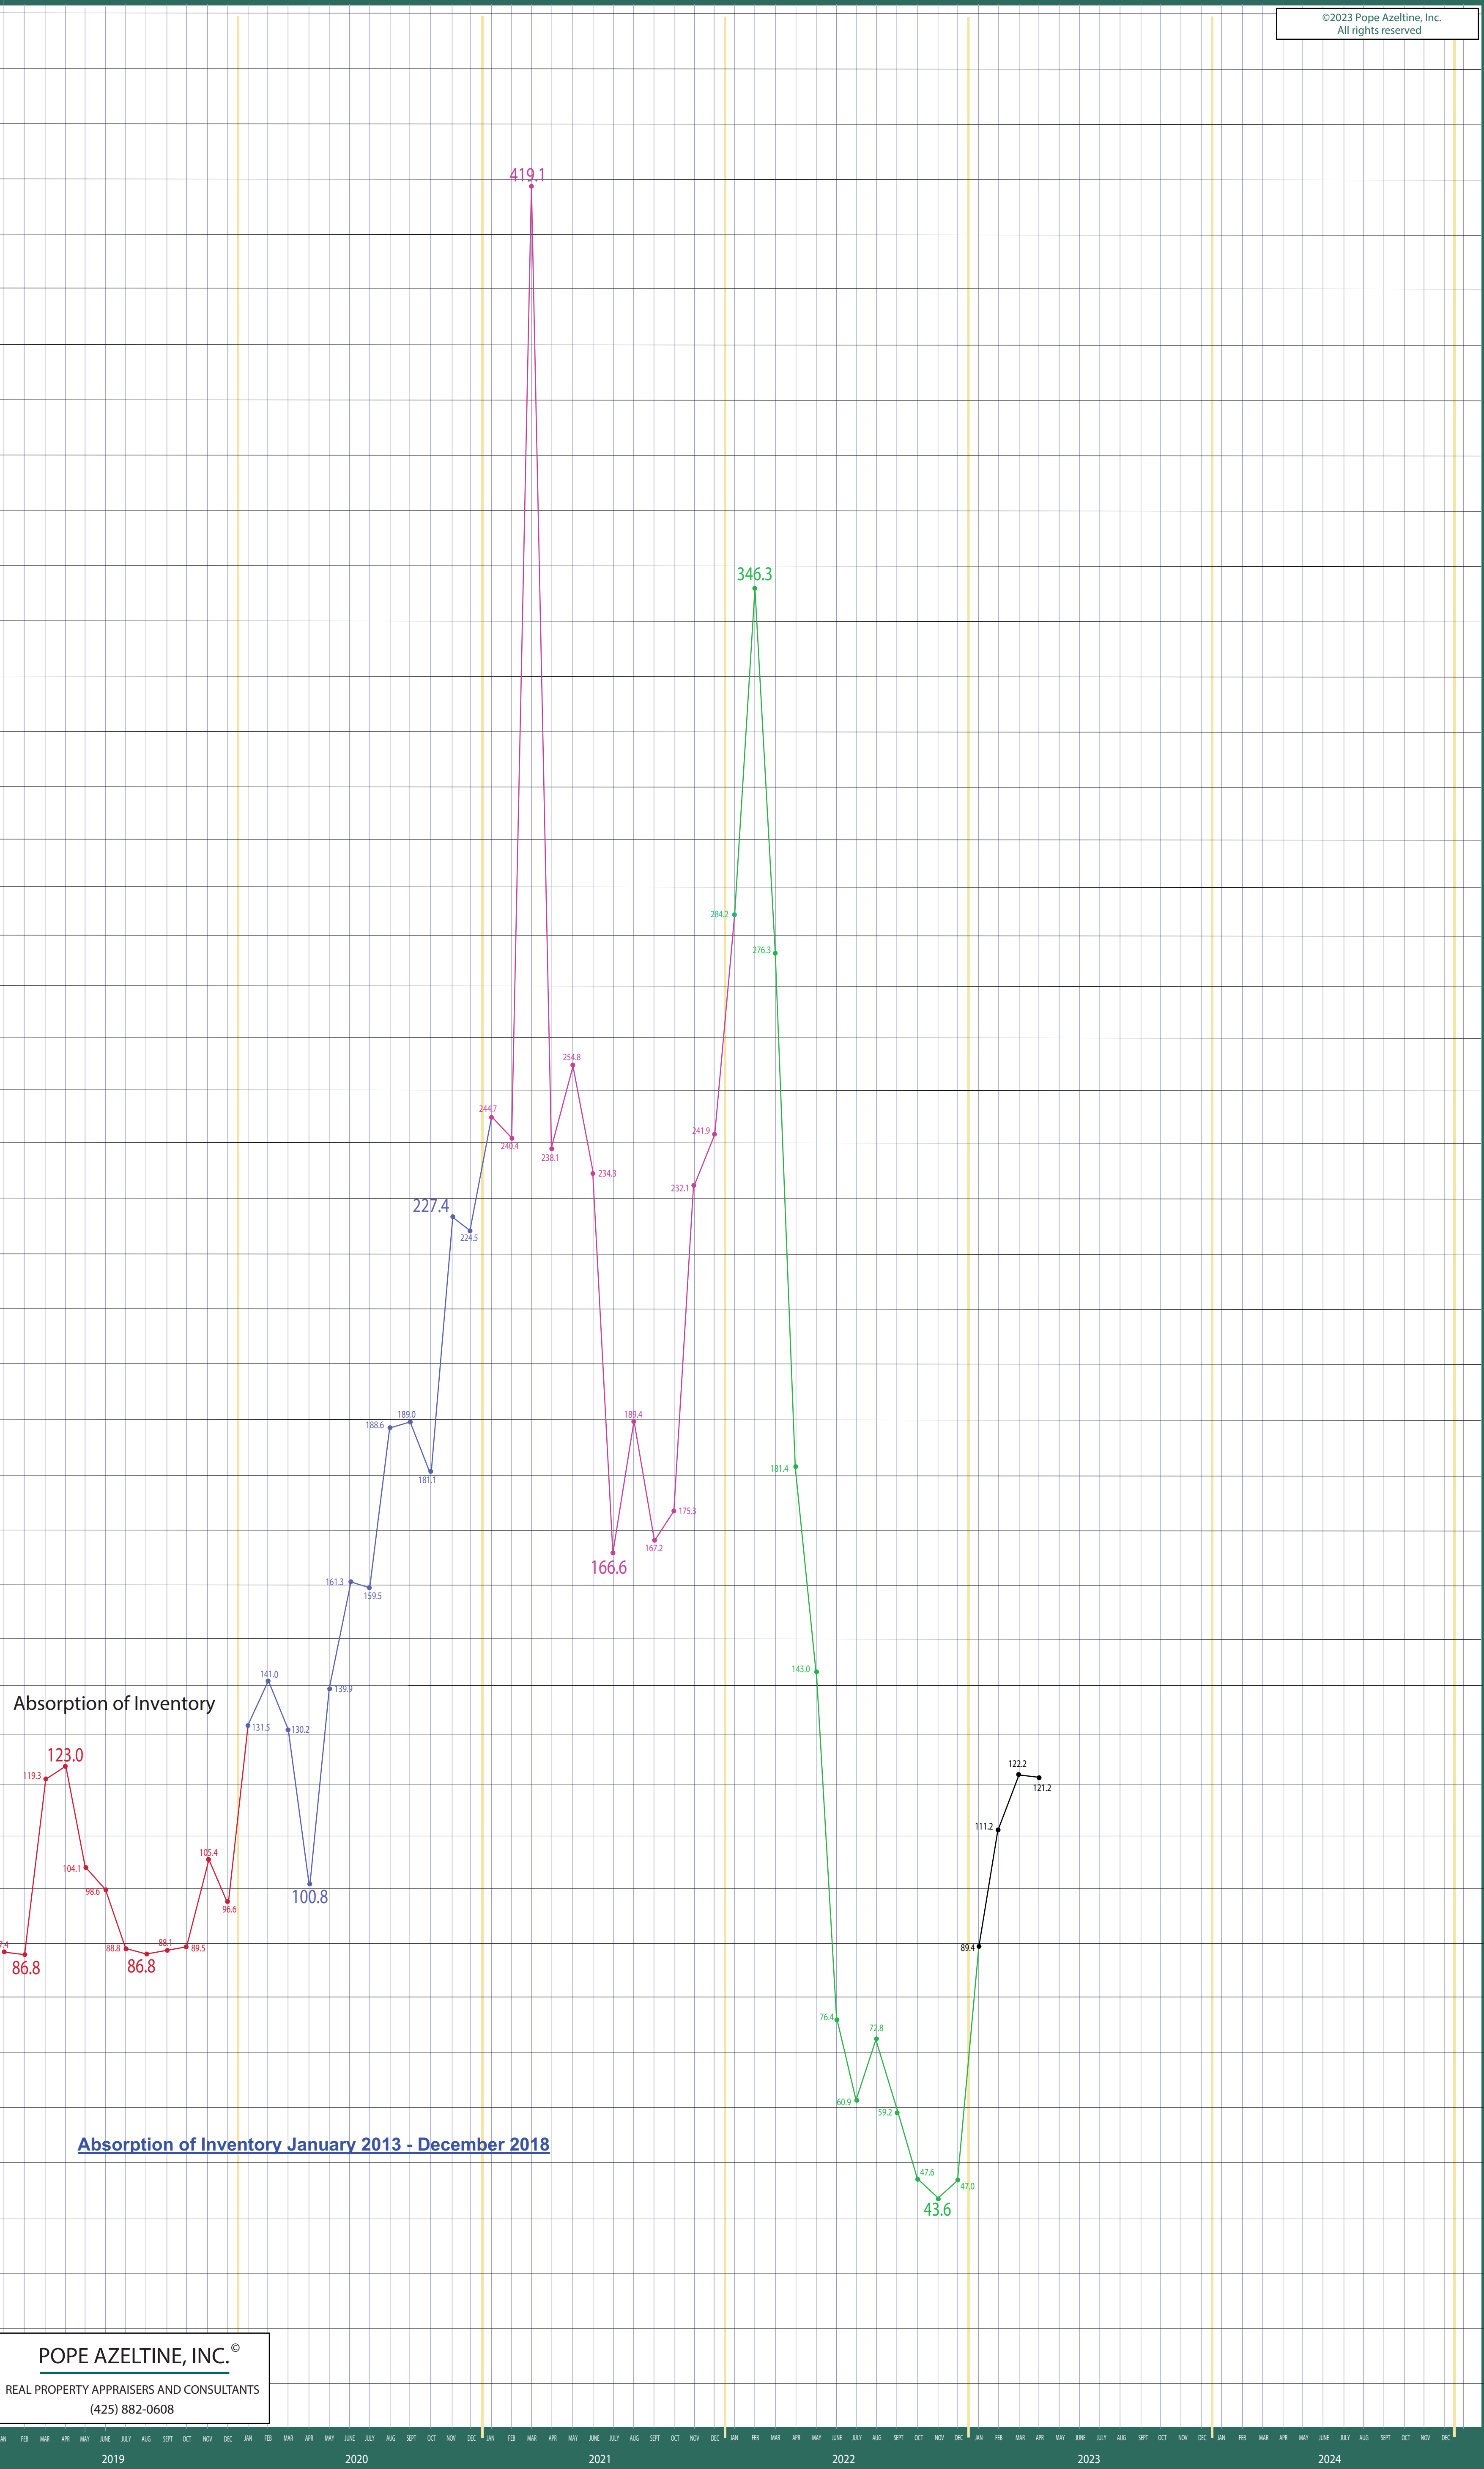

Pierce County

Listing Residential & Condo Only

POPE AZELTINE, INC.®
 REAL PROPERTY APPRAISERS AND CONSULTANTS
 (425) 882-0608

©2023 Pope Azeltine, Inc.
 All rights reserved

©2023 Pope Azeltine, Inc.
All rights reserved

Absorption of Inventory

Absorption of Inventory January 2013 - December 2018

POPE AZELTINE, INC.®
REAL PROPERTY APPRAISERS AND CONSULTANTS
(425) 882-0608