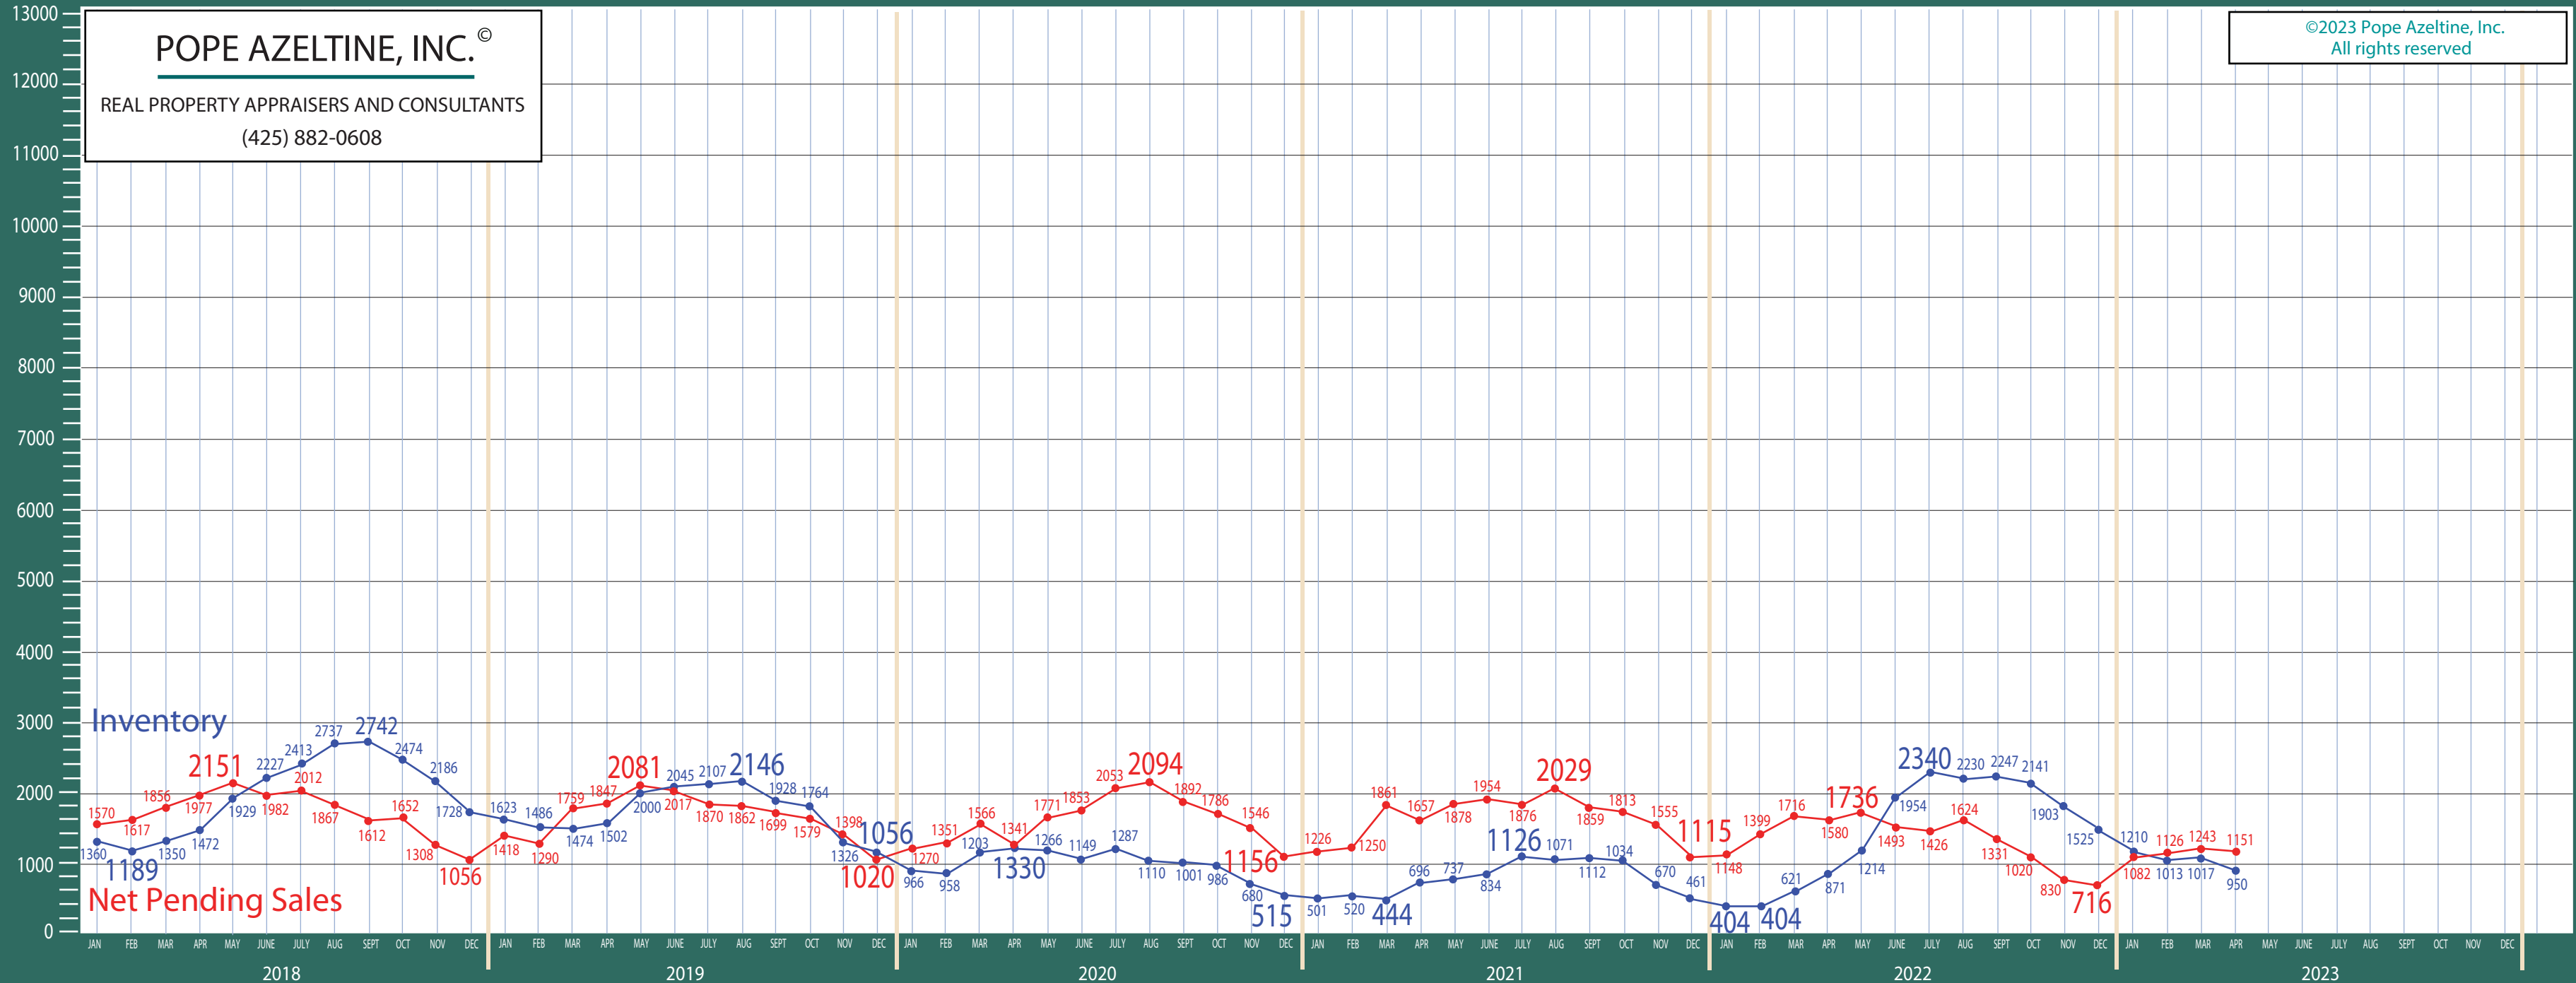

Pierce County

Listing Residential & Condo Only

POPE AZELTINE, INC.®
REAL PROPERTY APPRAISERS AND CONSULTANTS
(425) 882-0608

©2023 Pope Azeltine, Inc.
All rights reserved