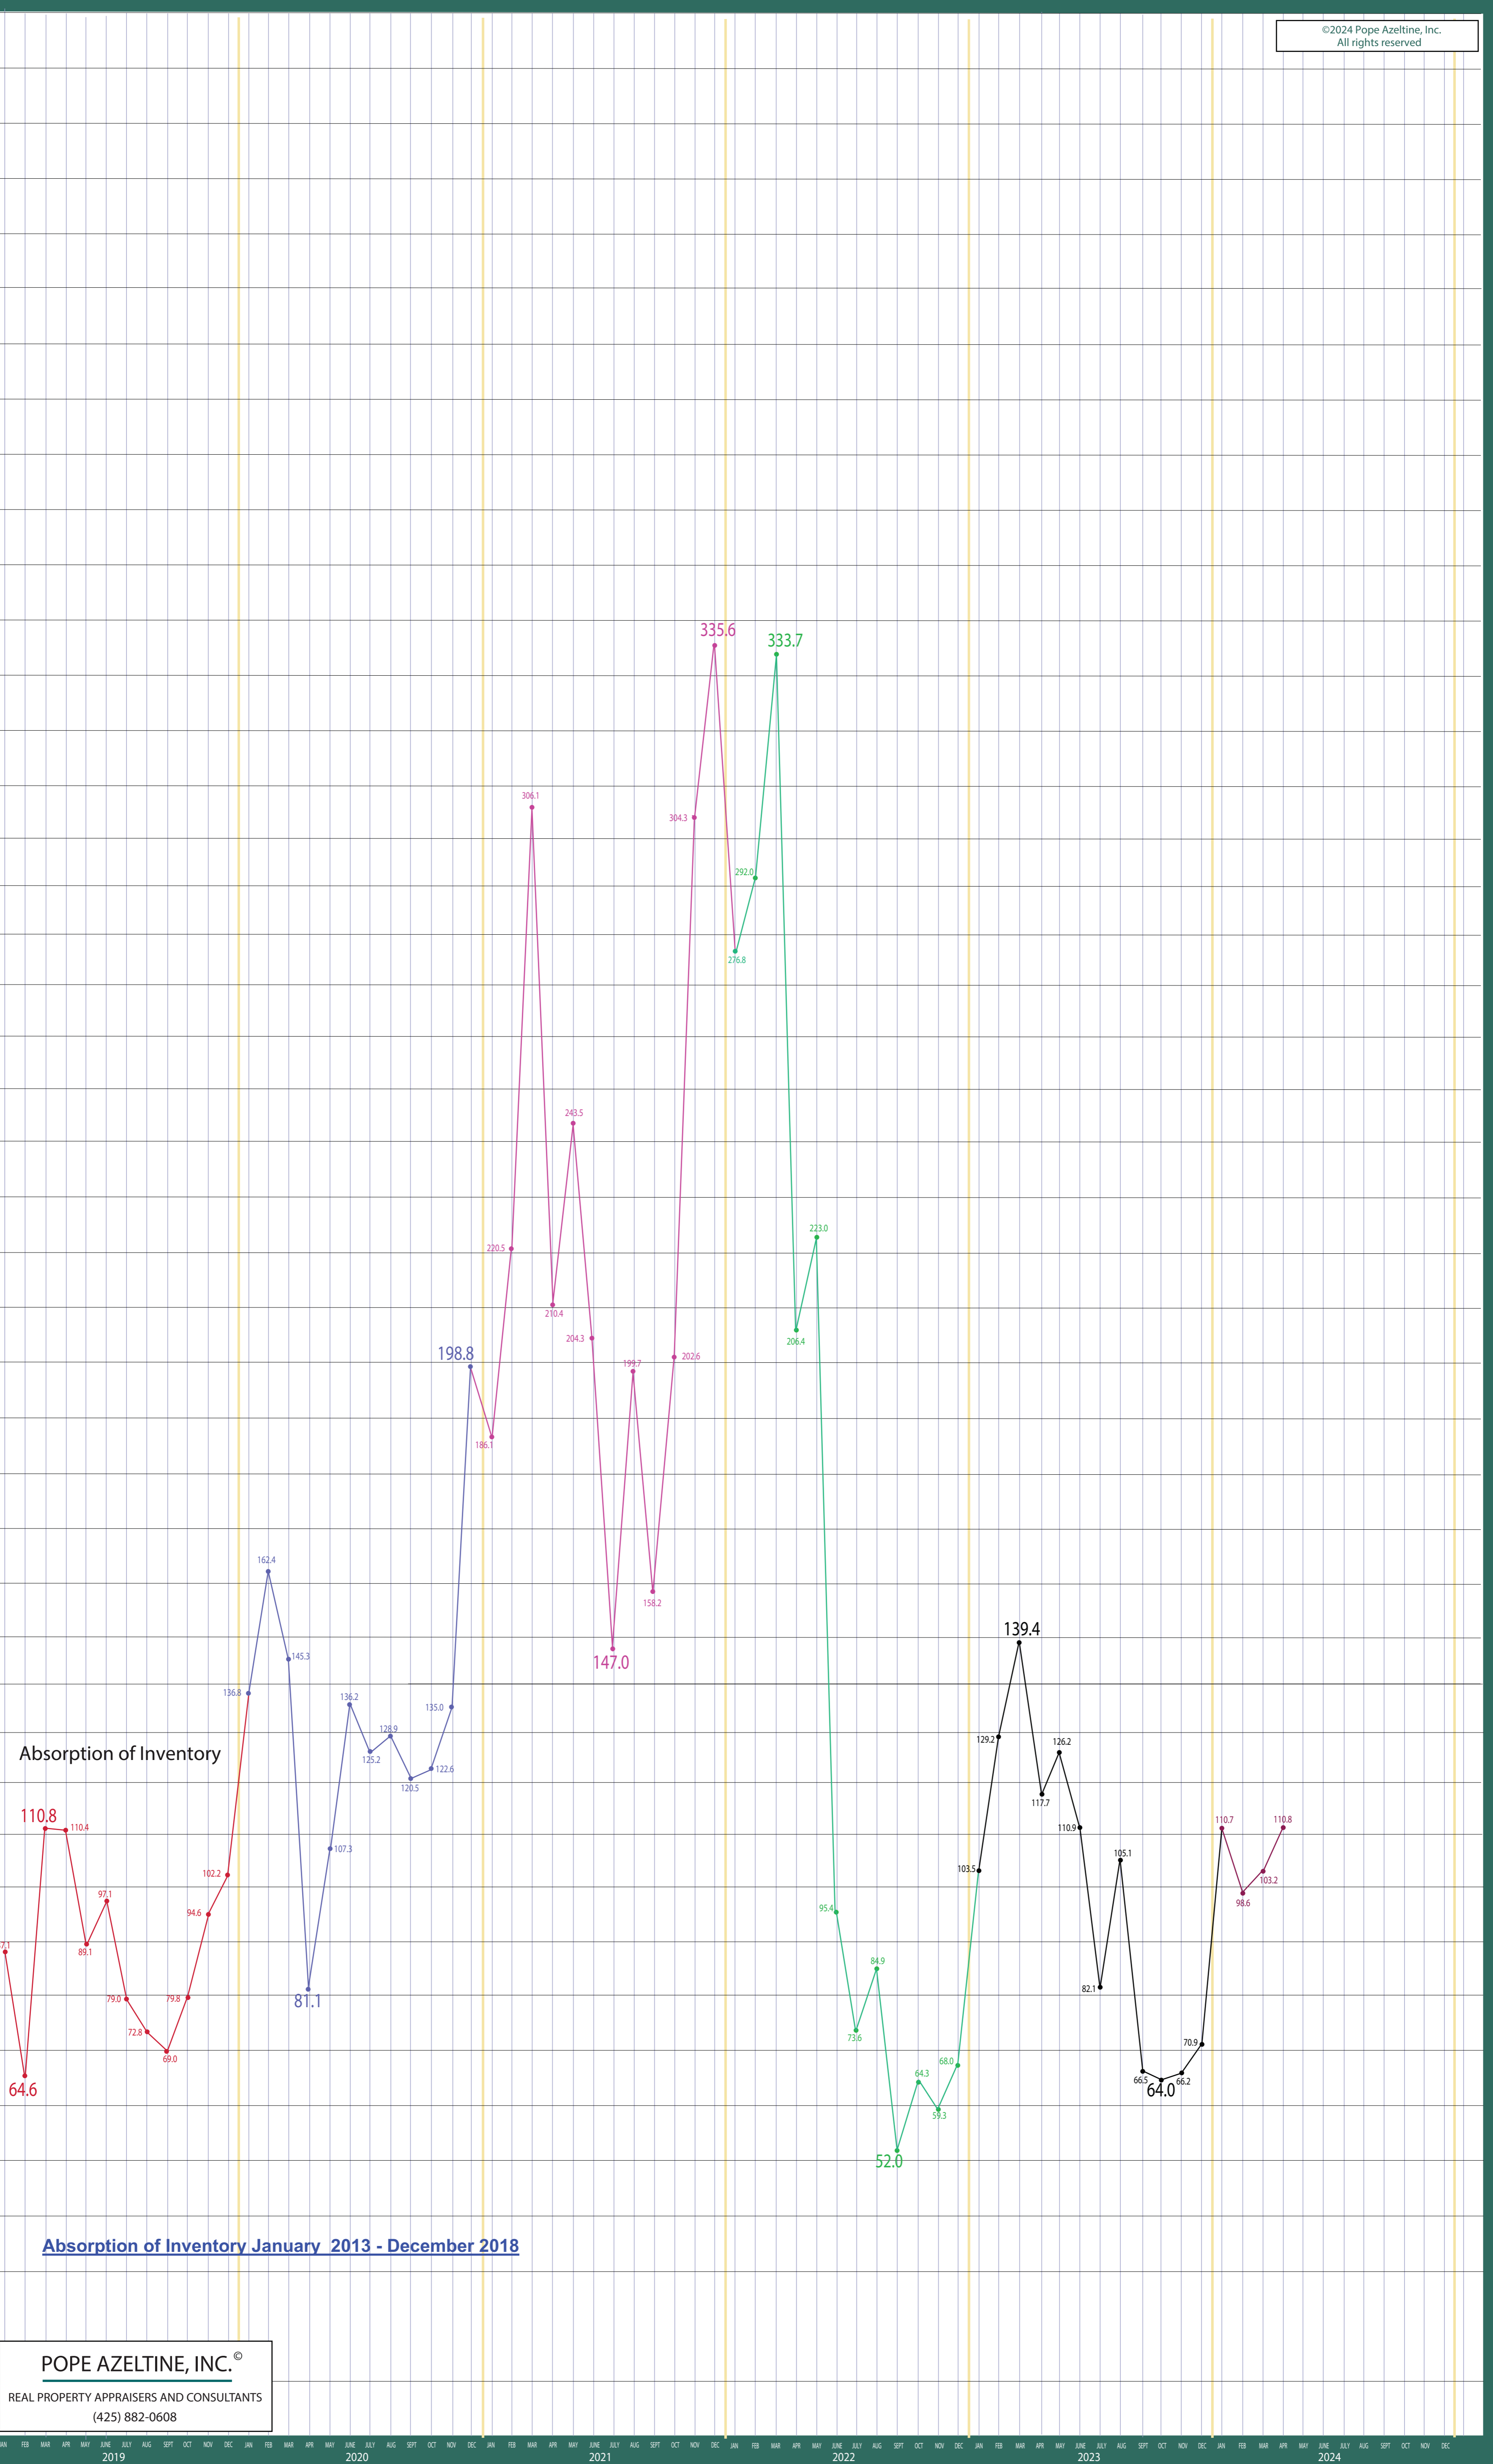

©2024 Pope Azeltine, Inc.
All rights reserved

Absorption of Inventory

Absorption of Inventory January 2013 - December 2018

POPE AZELTINE, INC.®
REAL PROPERTY APPRAISERS AND CONSULTANTS
(425) 882-0608