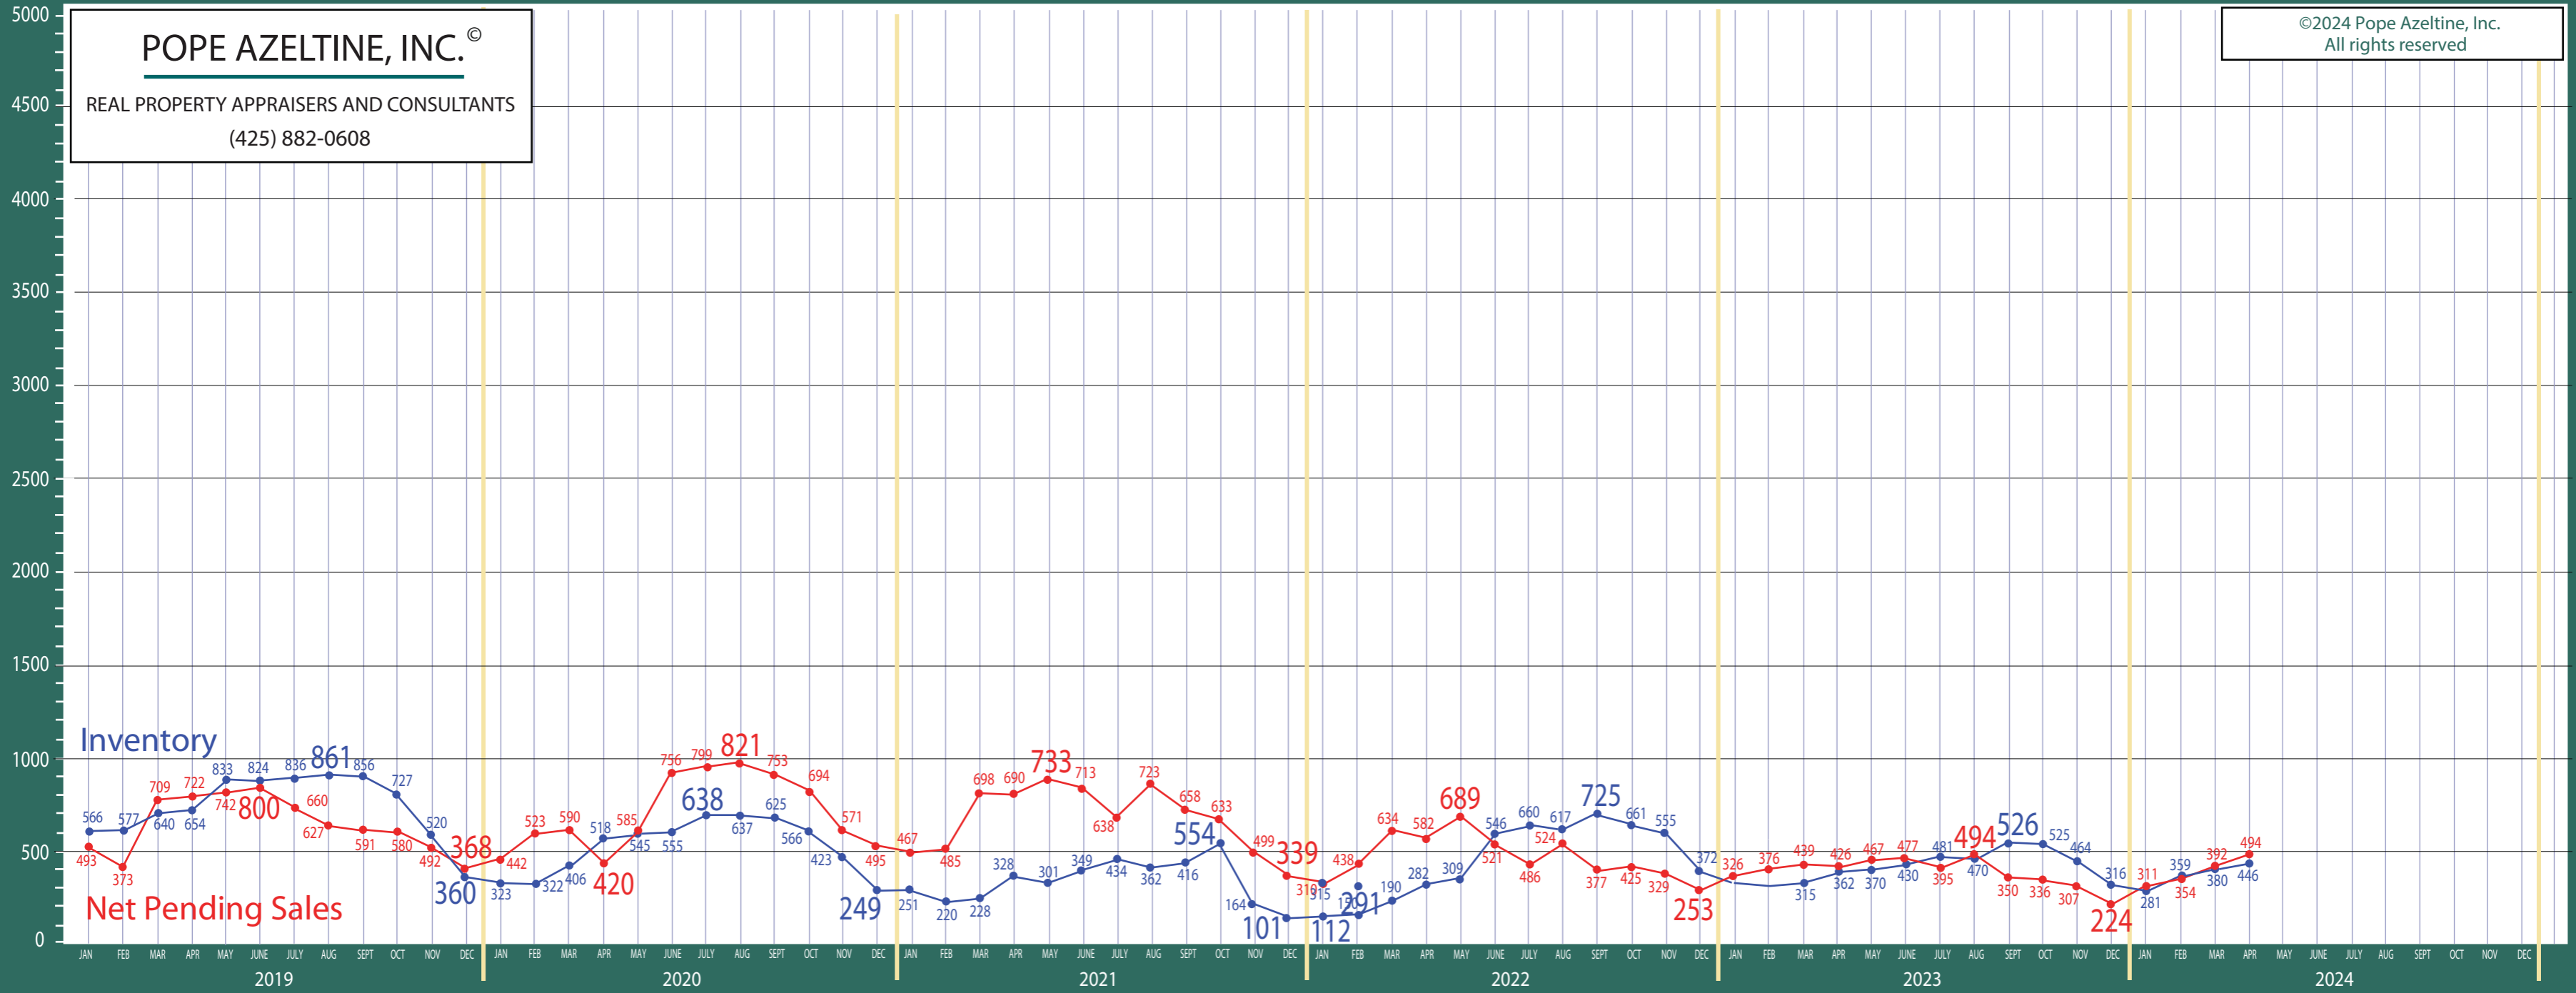

100-140 West Seattle to Federal Way

Listing Residential & Condo Only

POPE AZELTINE, INC.®
REAL PROPERTY APPRAISERS AND CONSULTANTS
(425) 882-0608

©2024 Pope Azeltine, Inc.
All rights reserved

Information Provided by The Northwest Multiple Listing Service