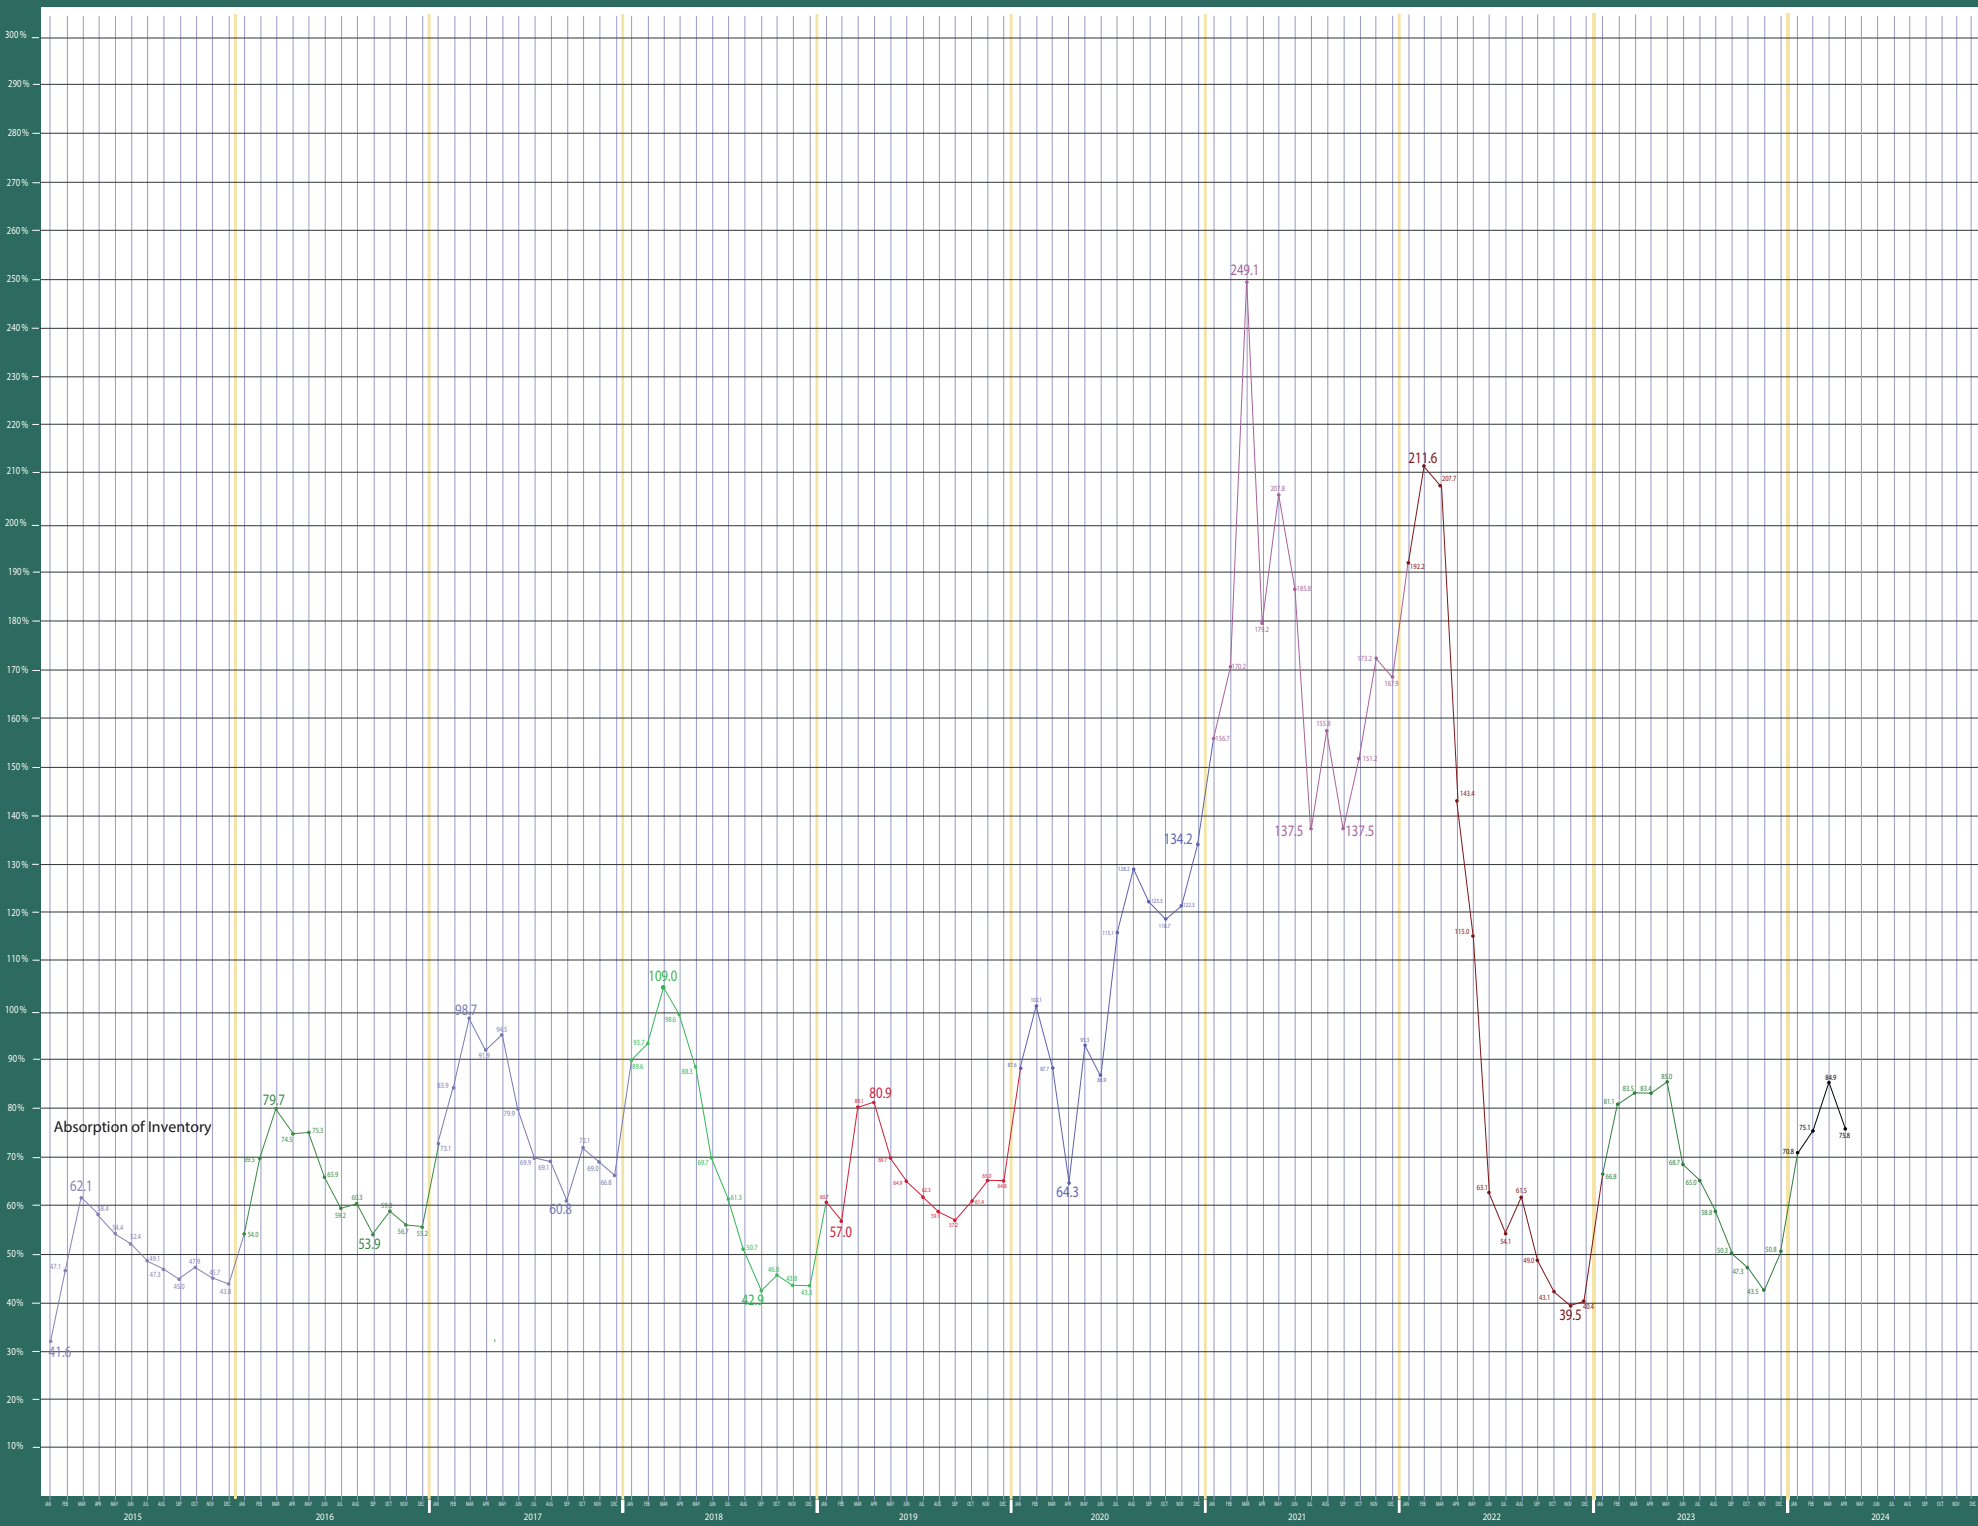

Puget Sound Region

Residential & Condominium Units