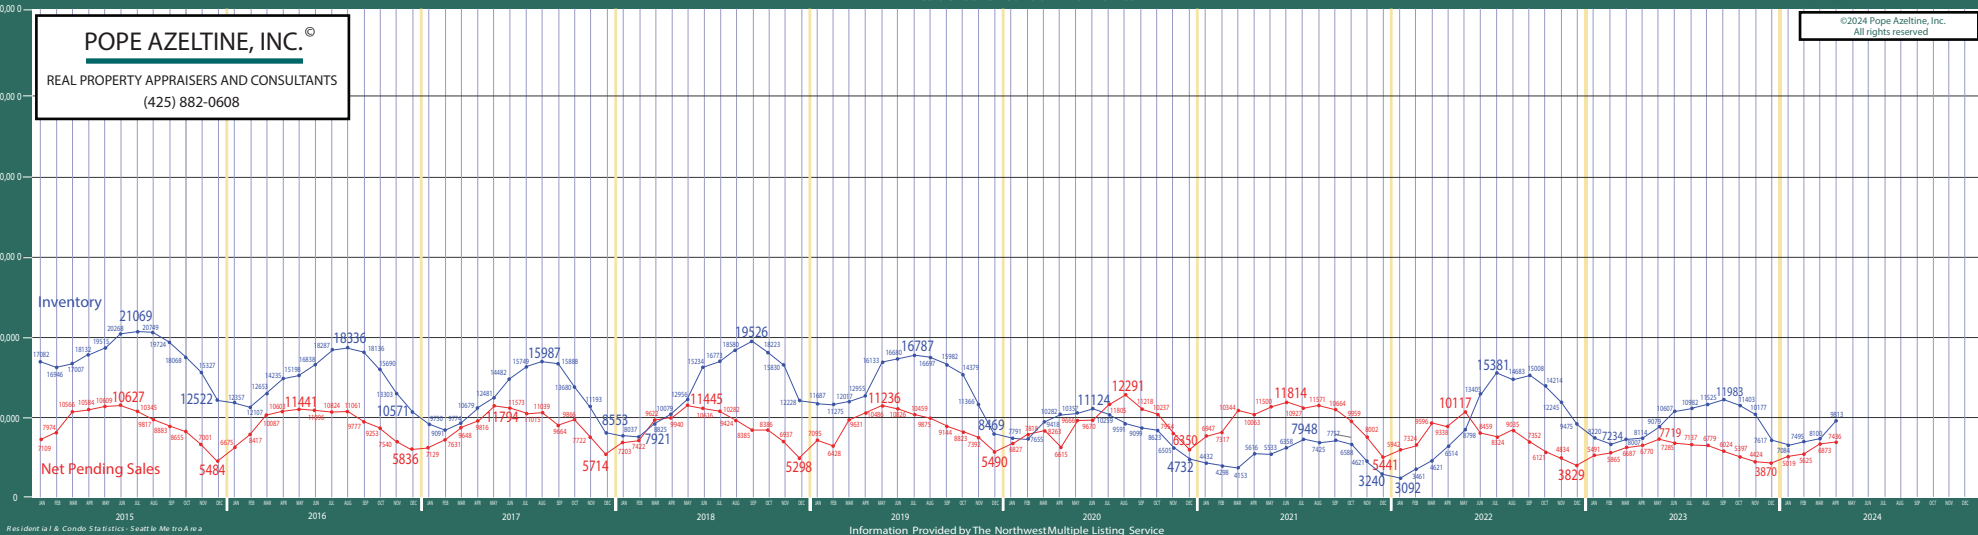

POPE AZELTINE, INC.®
REAL PROPERTY APPRAISERS AND CONSULTANTS
(425) 882-0608