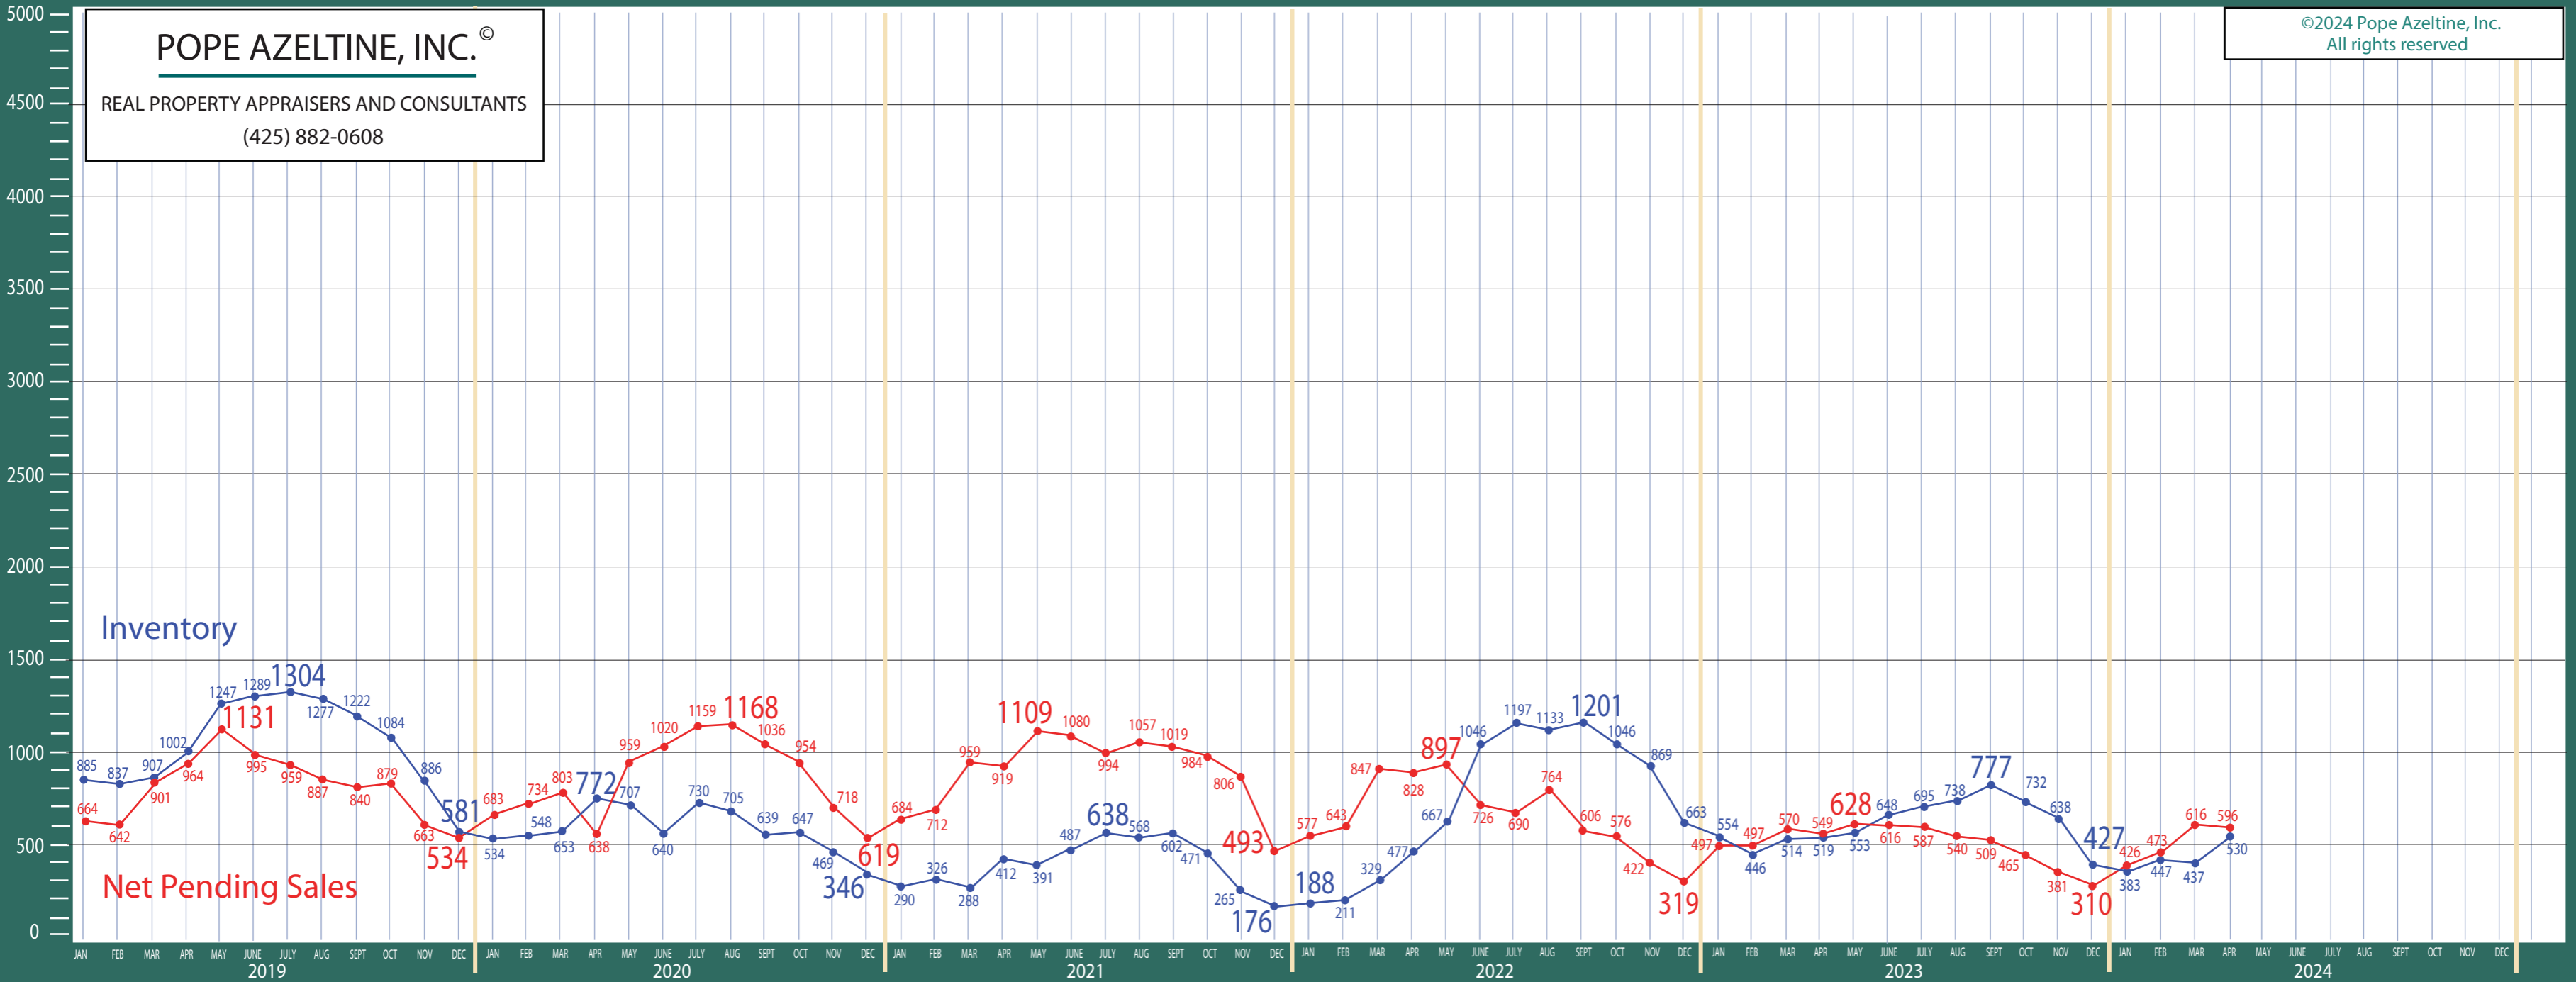

300-385 Auburn, Kent, Renton, South Seattle

Listing Residential & Condo Only

POPE AZELTINE, INC.®

REAL PROPERTY APPRAISERS AND CONSULTANTS

(425) 882-0608

©2024 Pope Azeltine, Inc.
All rights reserved

©2024 Pope Azeltine, Inc.
All rights reserved