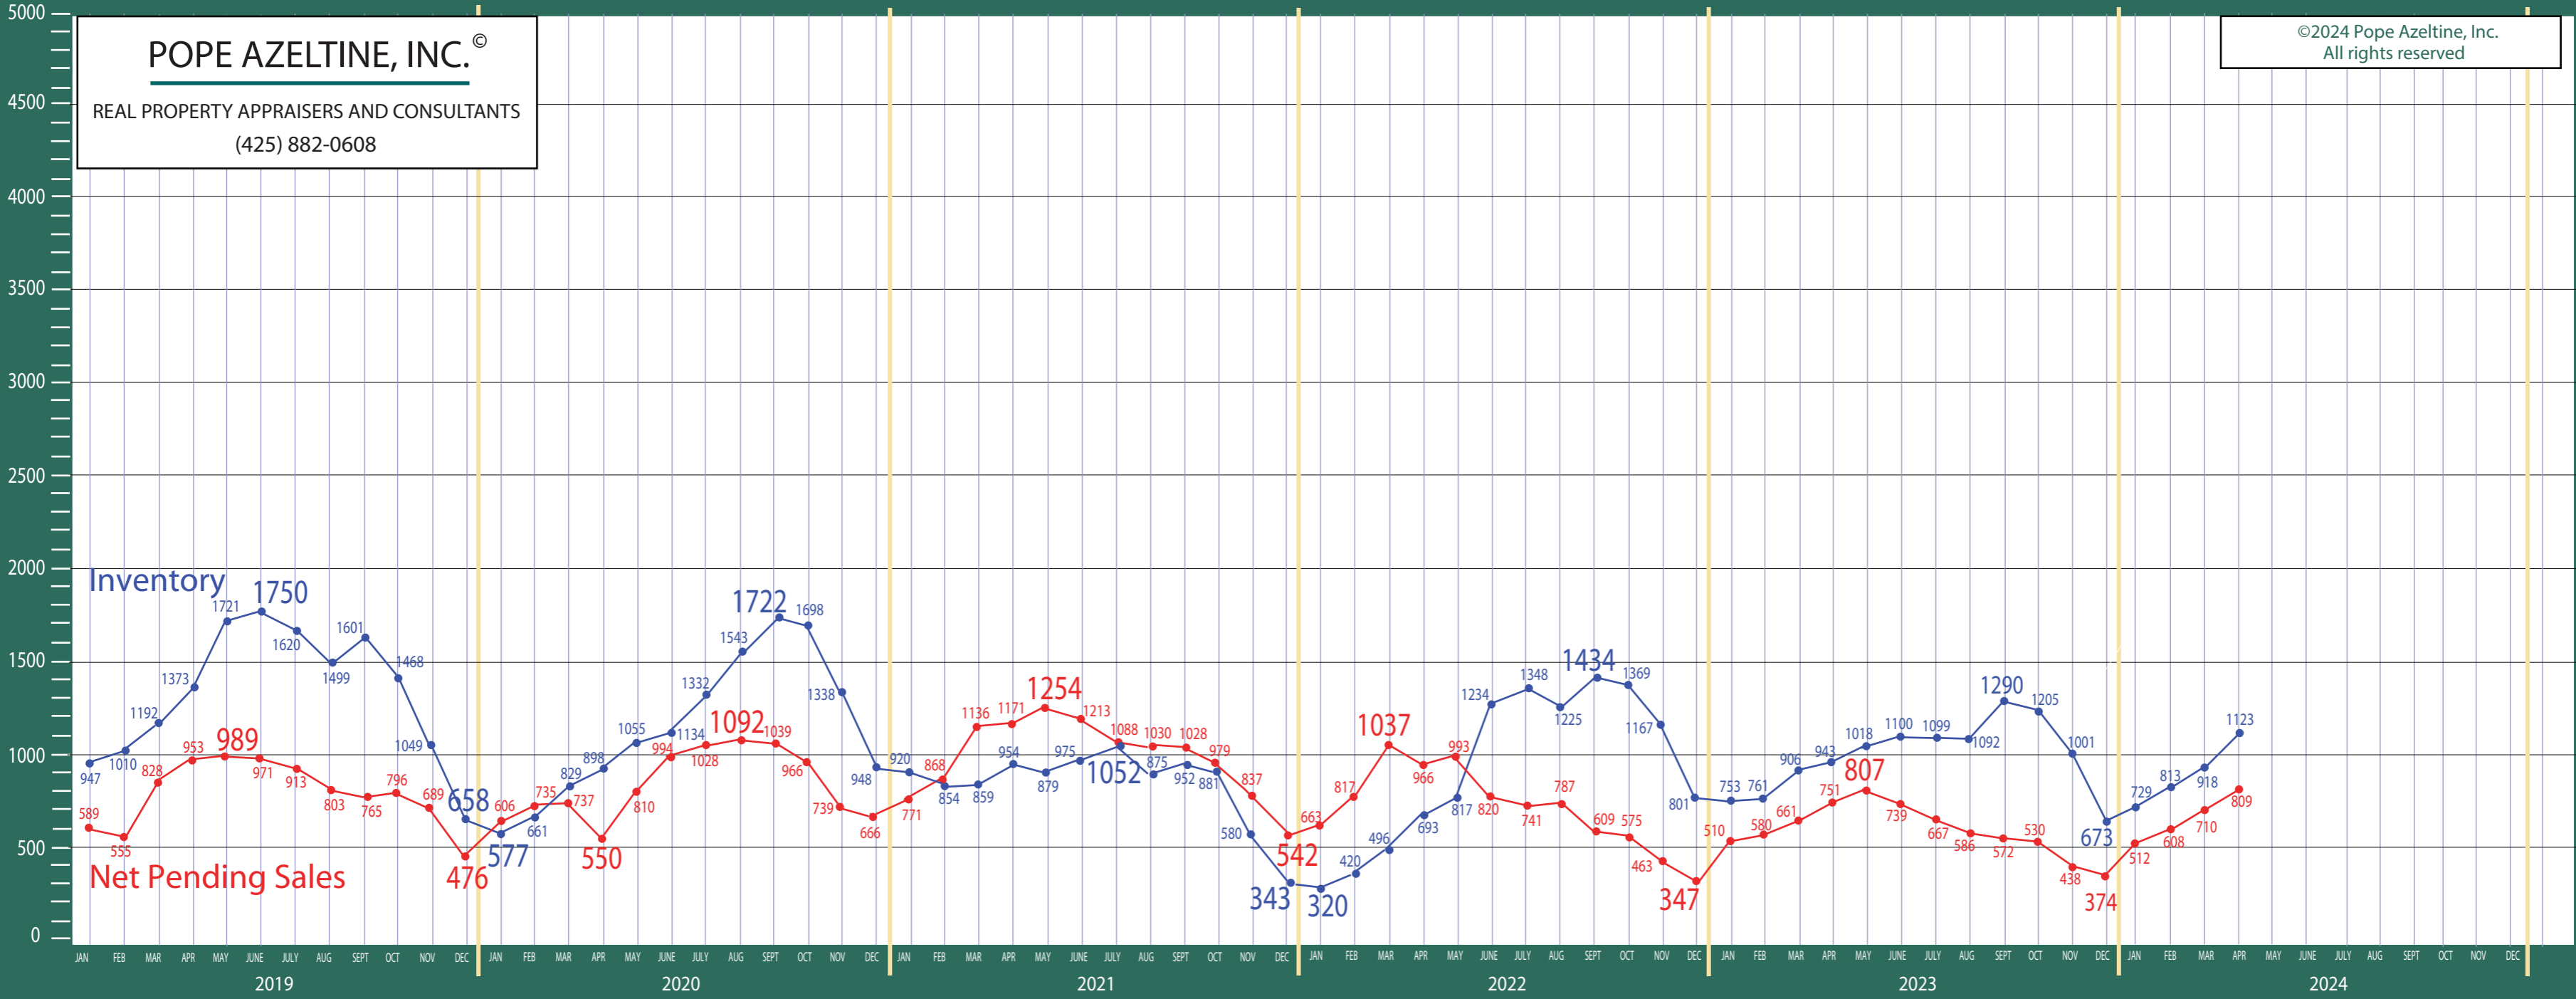

390/700-720 Central/North Seattle

Listing Residential & Condo Only

POPE AZELTINE, INC. ©
REAL PROPERTY APPRAISERS AND CONSULTANTS
(425) 882-0608

©2024 Pope Azeltine, Inc.
All rights reserved