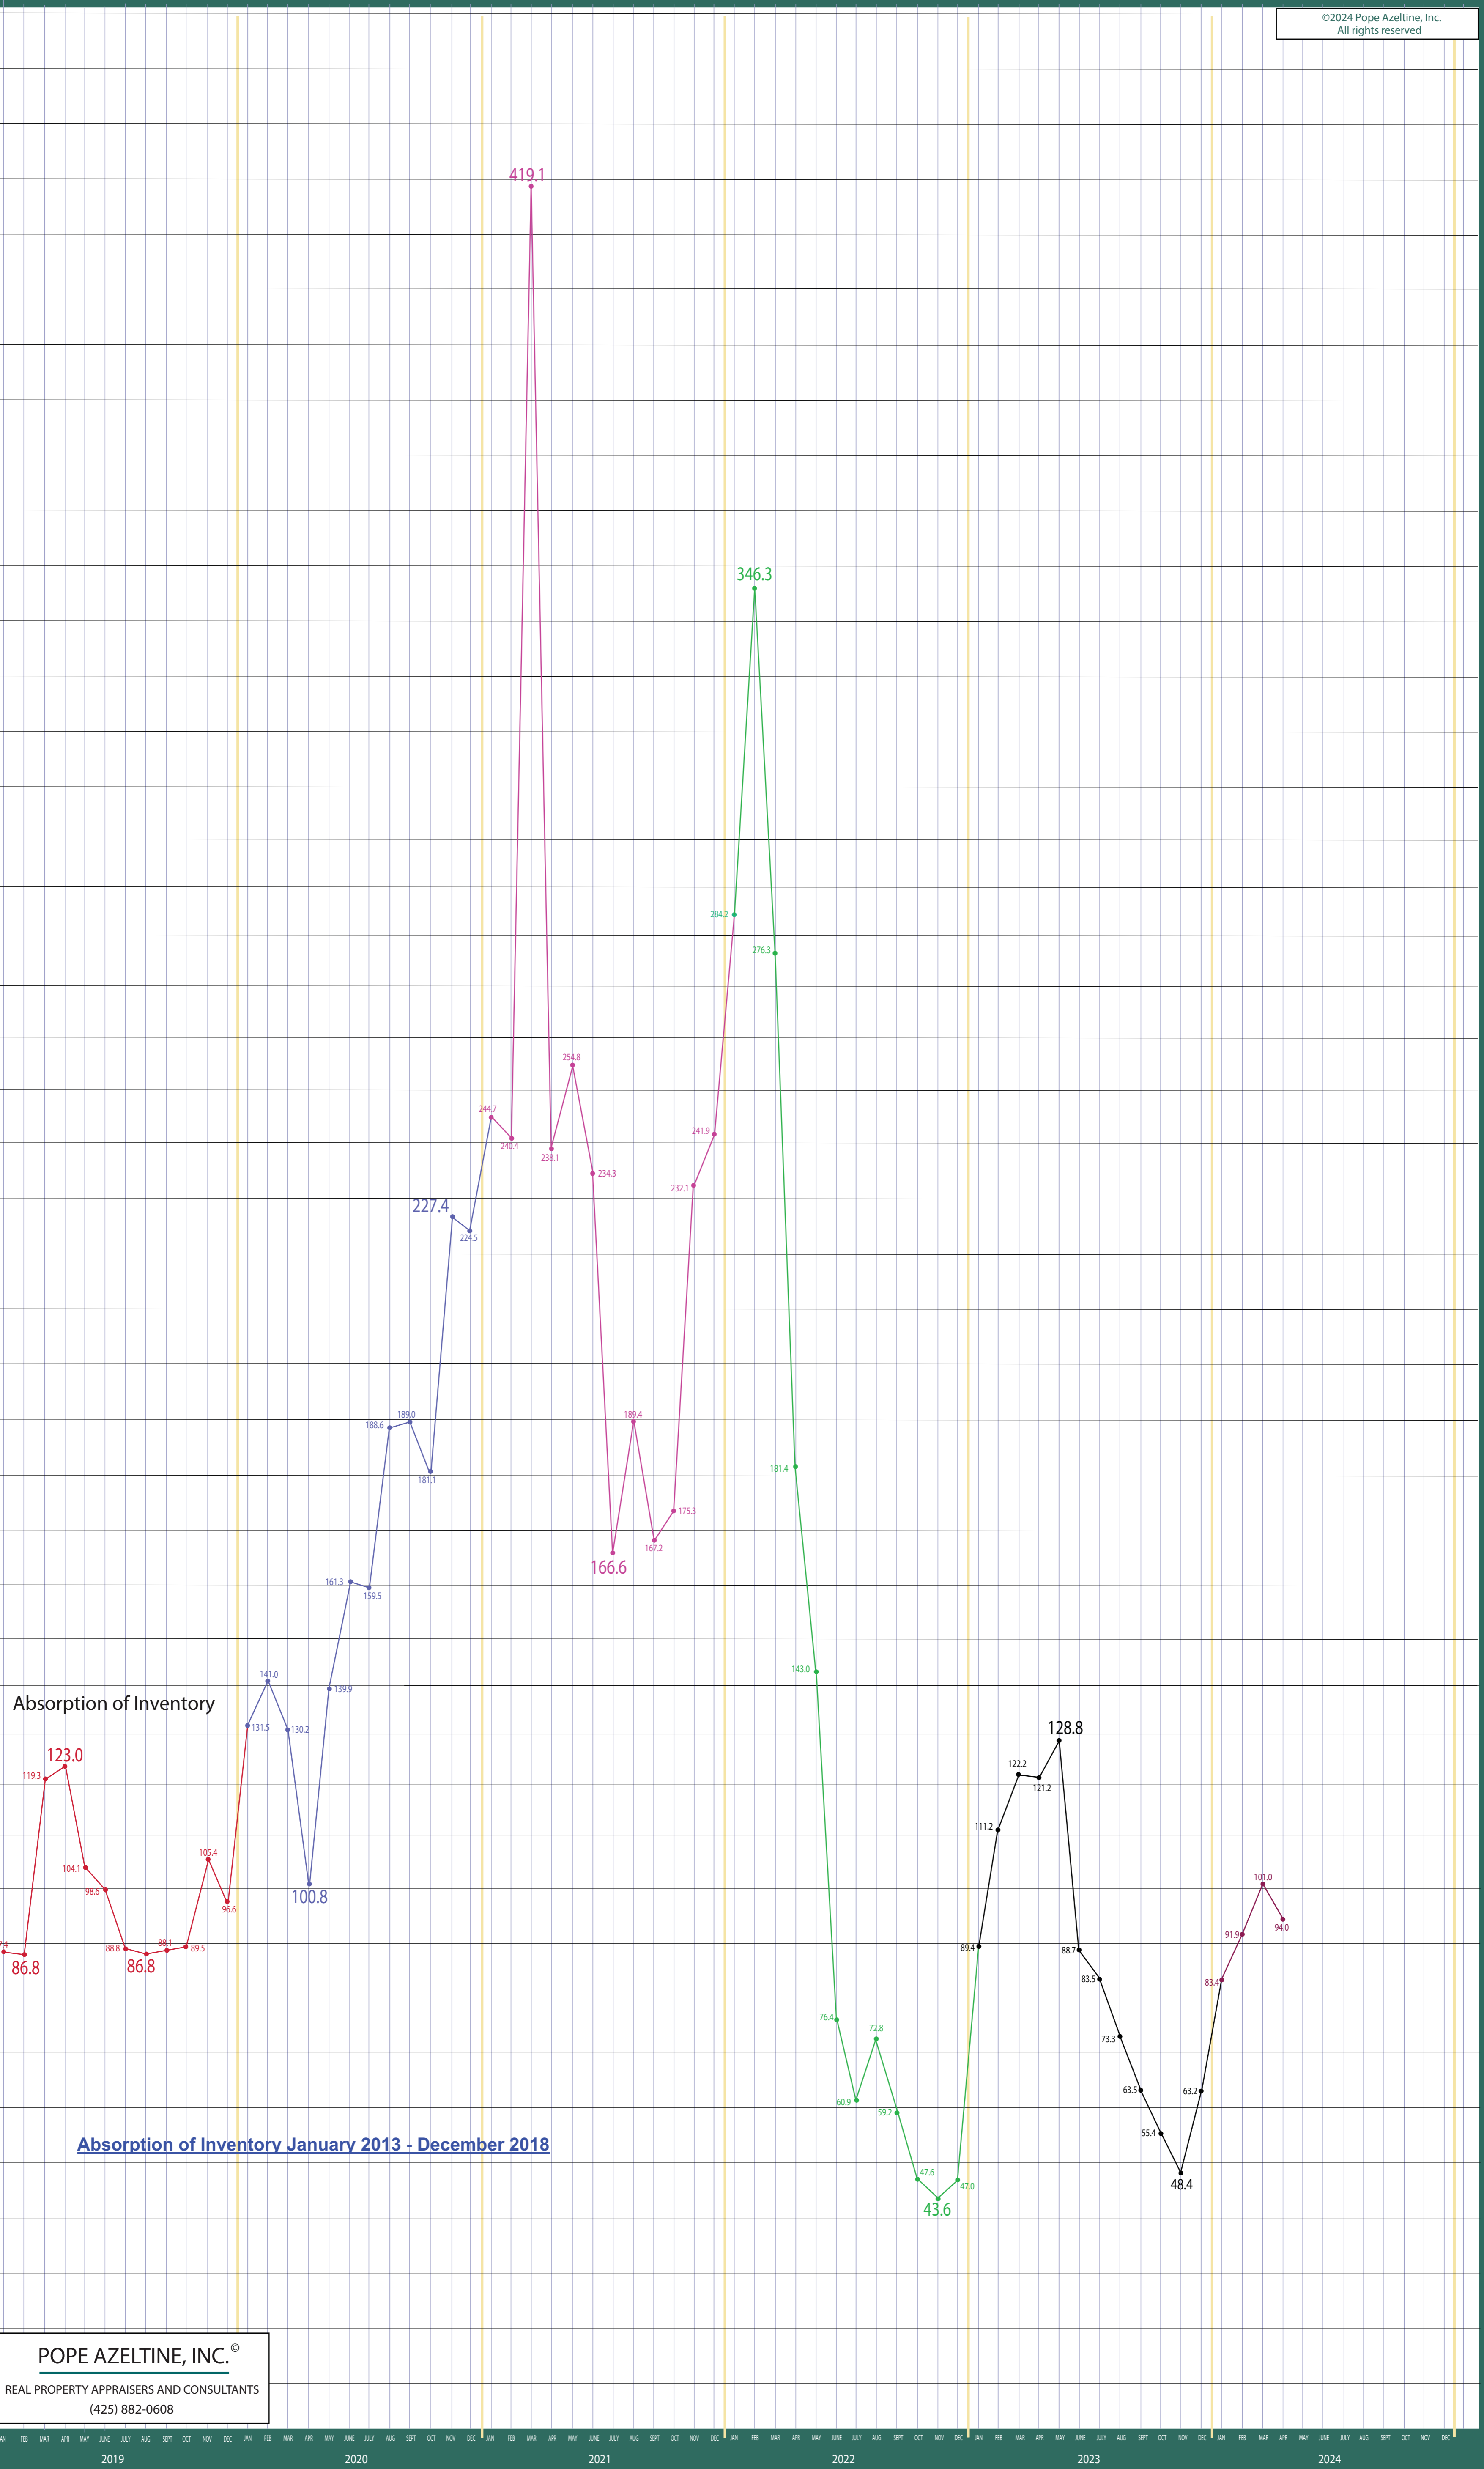

Pierce County

Listing Residential & Condo Only

POPE AZELTINE, INC.®
 REAL PROPERTY APPRAISERS AND CONSULTANTS
 (425) 882-0608

©2024 Pope Azeltine, Inc.
 All rights reserved

Absorption of Inventory

Absorption of Inventory January 2013 - December 2018