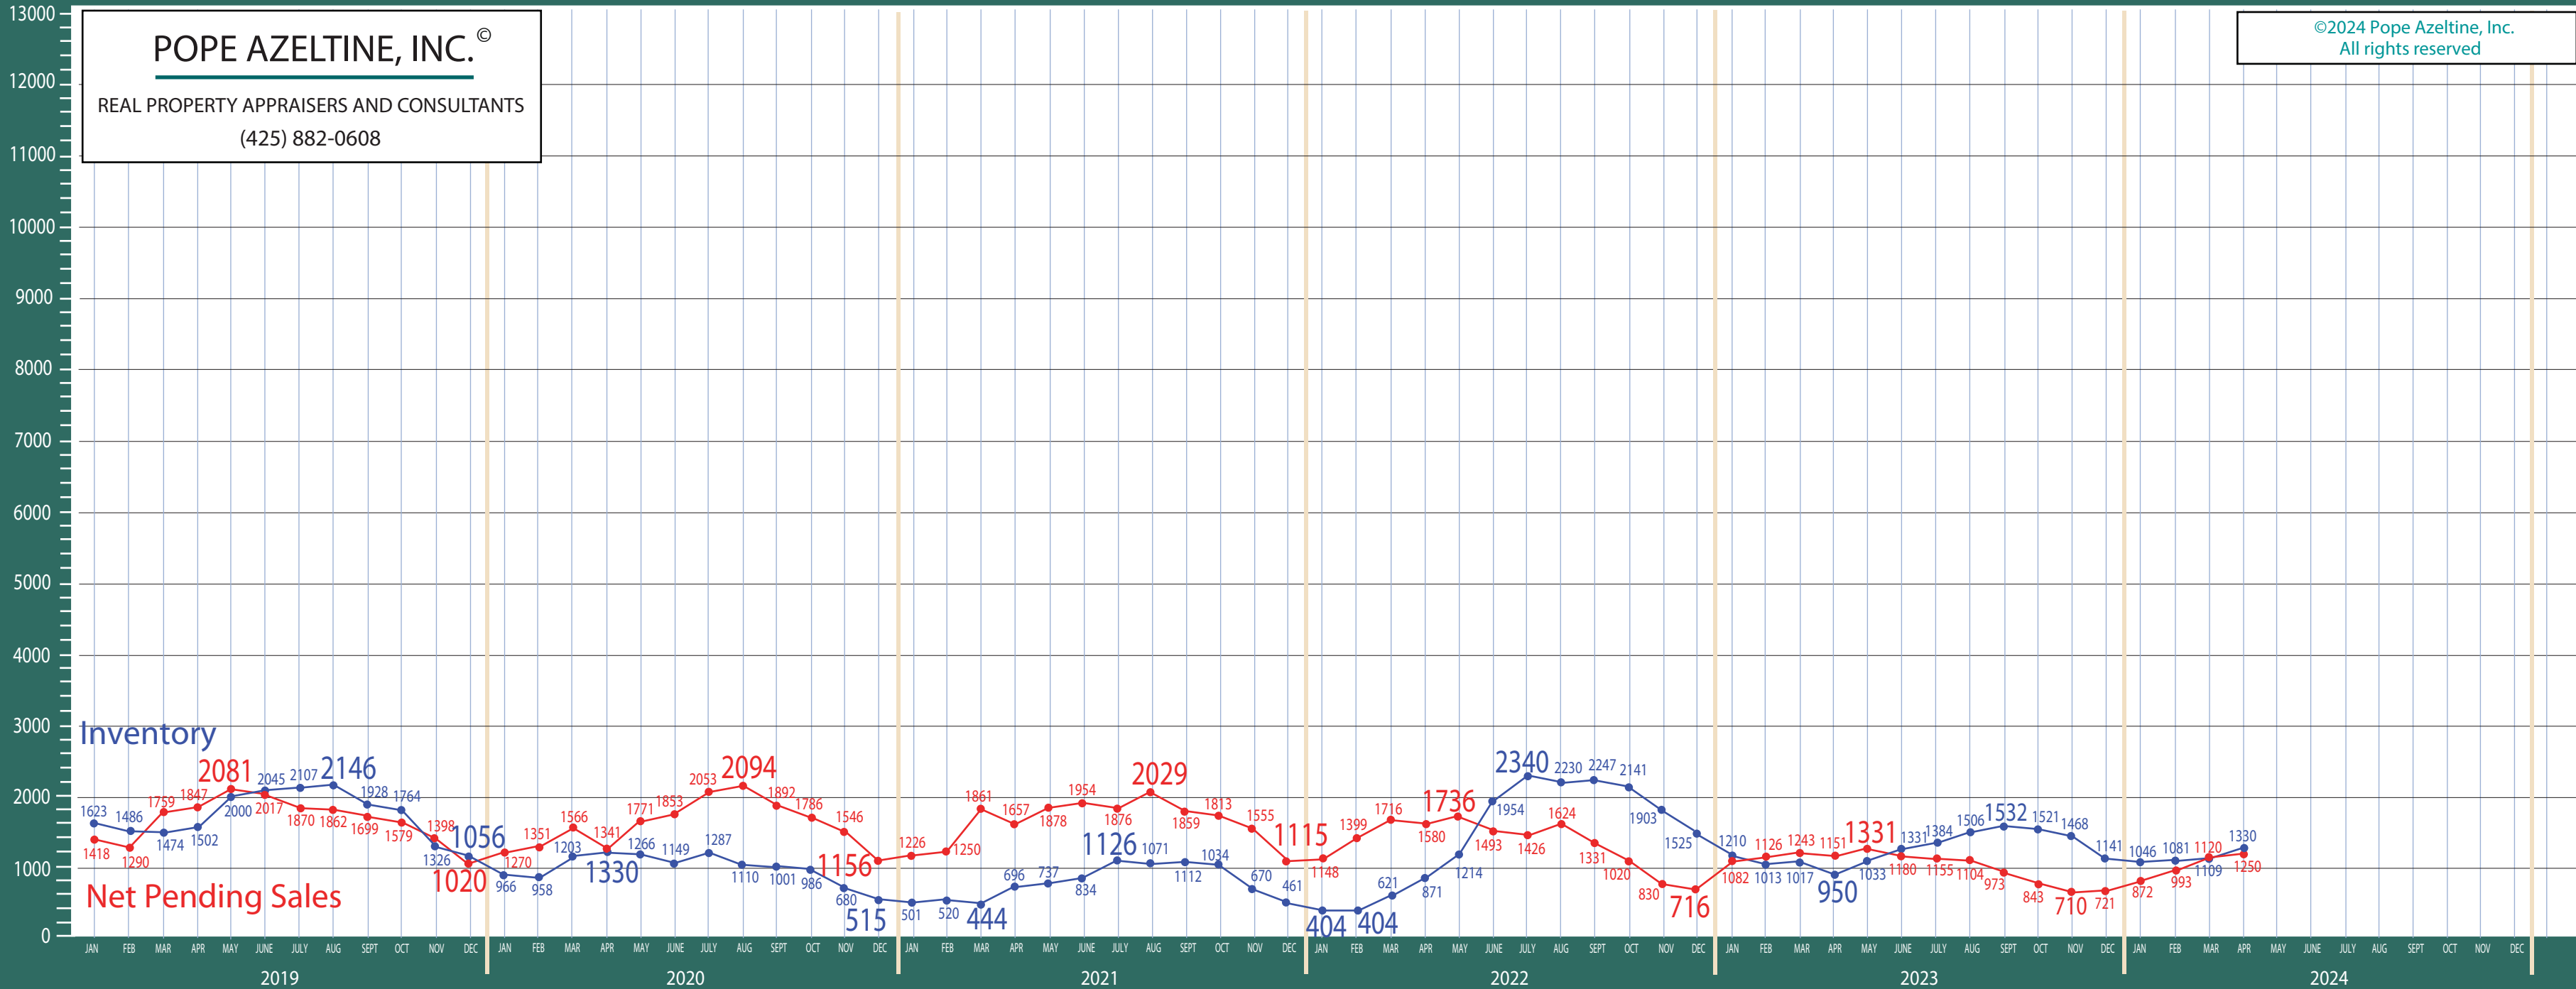

Pierce County

Listing Residential & Condo Only

POPE AZELTINE, INC.®
 REAL PROPERTY APPRAISERS AND CONSULTANTS
 (425) 882-0608

©2024 Pope Azeltine, Inc.
 All rights reserved

Absorption of Inventory

Absorption of Inventory January 2013 - December 2018