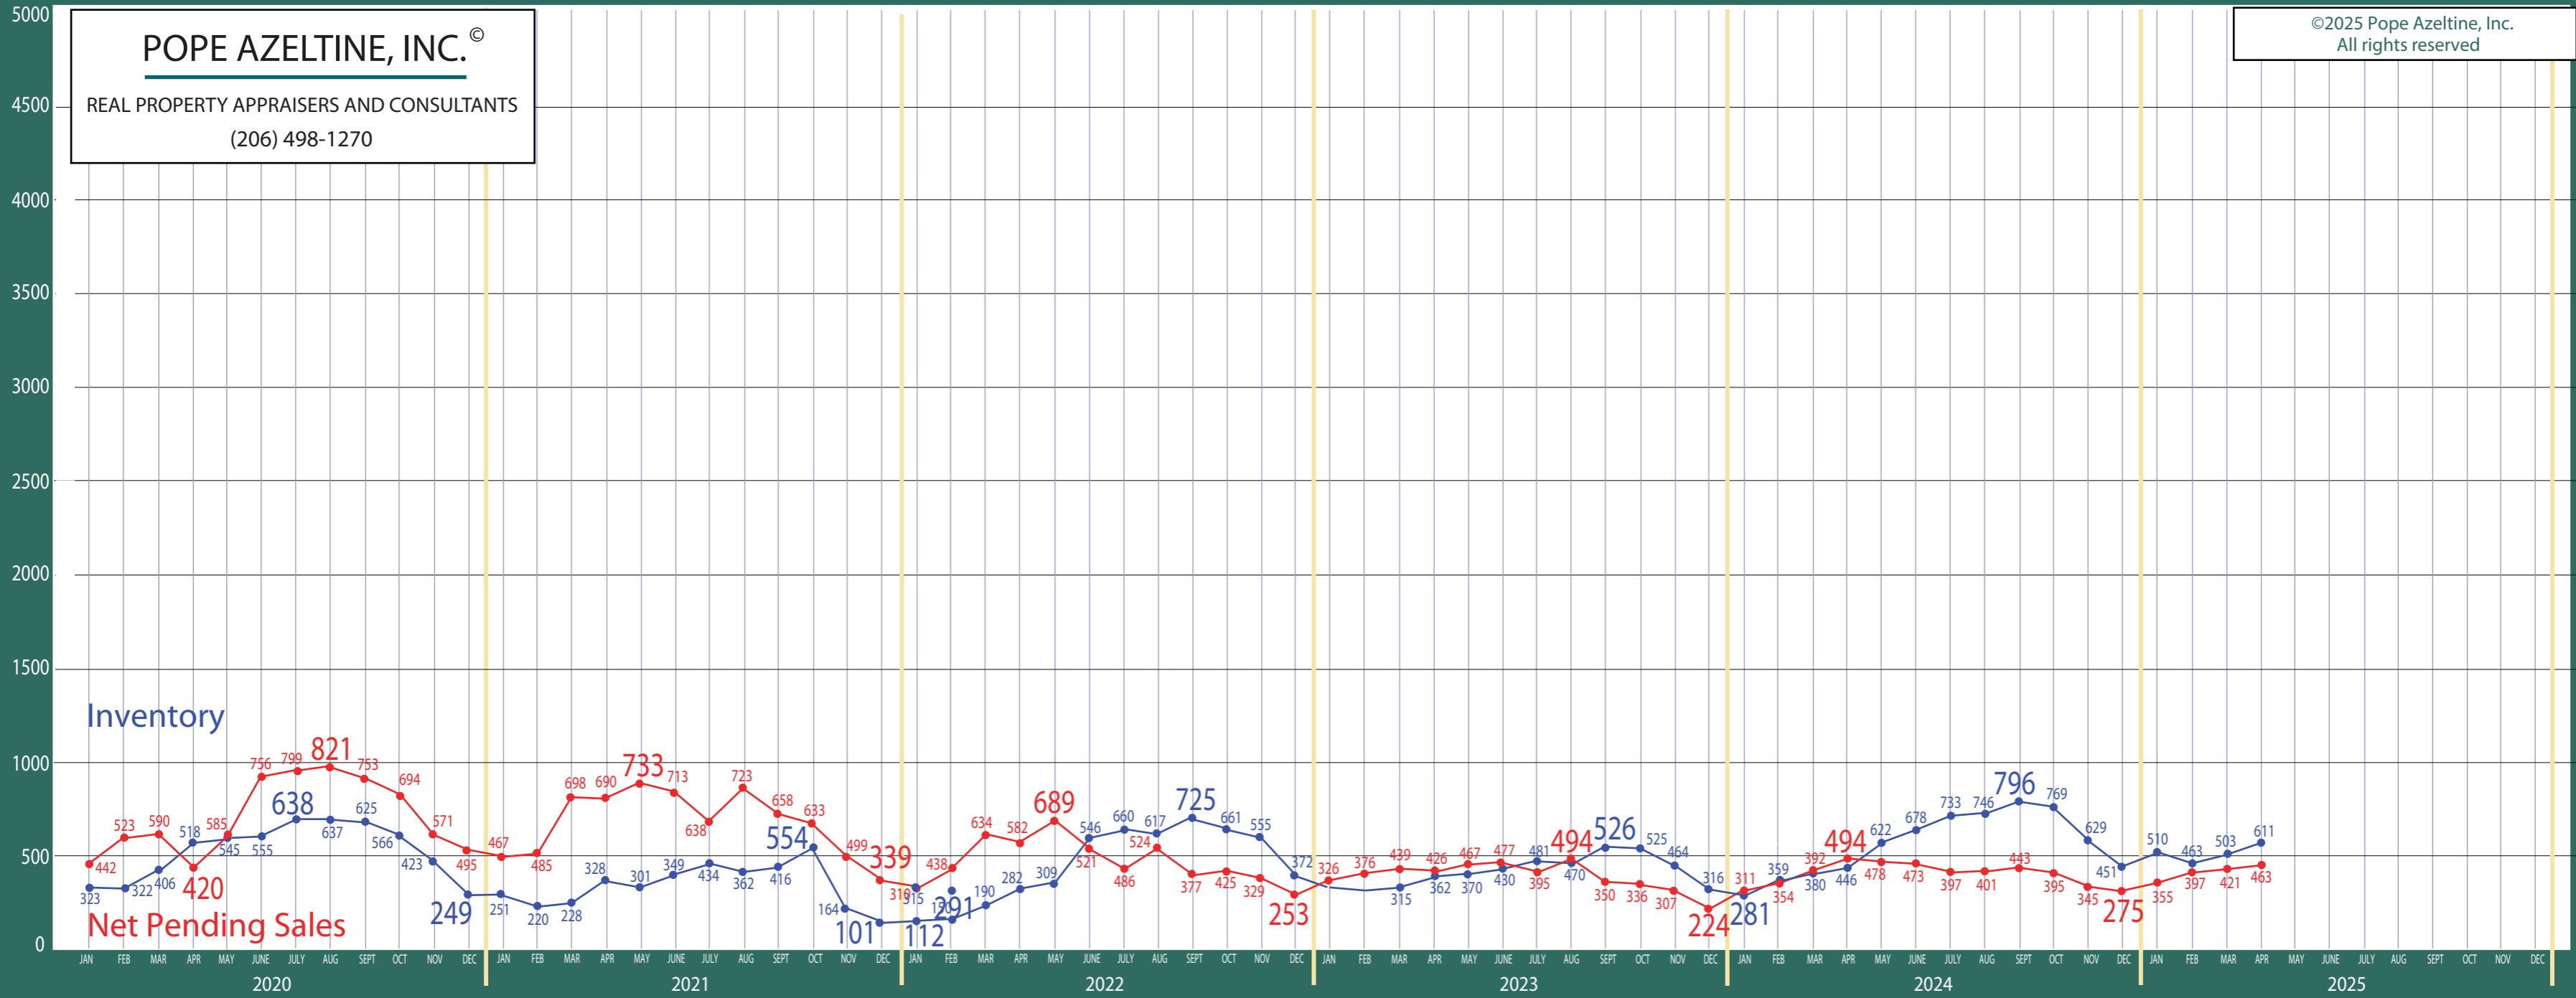

100-140 West Seattle to Federal Way

Listing Residential & Condo Only

POPE AZELTINE, INC.®
 REAL PROPERTY APPRAISERS AND CONSULTANTS
 (206) 498-1270

©2025 Pope Azeltine, Inc.
 All rights reserved

Absorption of Inventory

Absorption of Inventory January 2013 - December 2018

POPE AZELTINE, INC.®
REAL PROPERTY APPRAISERS AND CONSULTANTS
(206) 498-1270