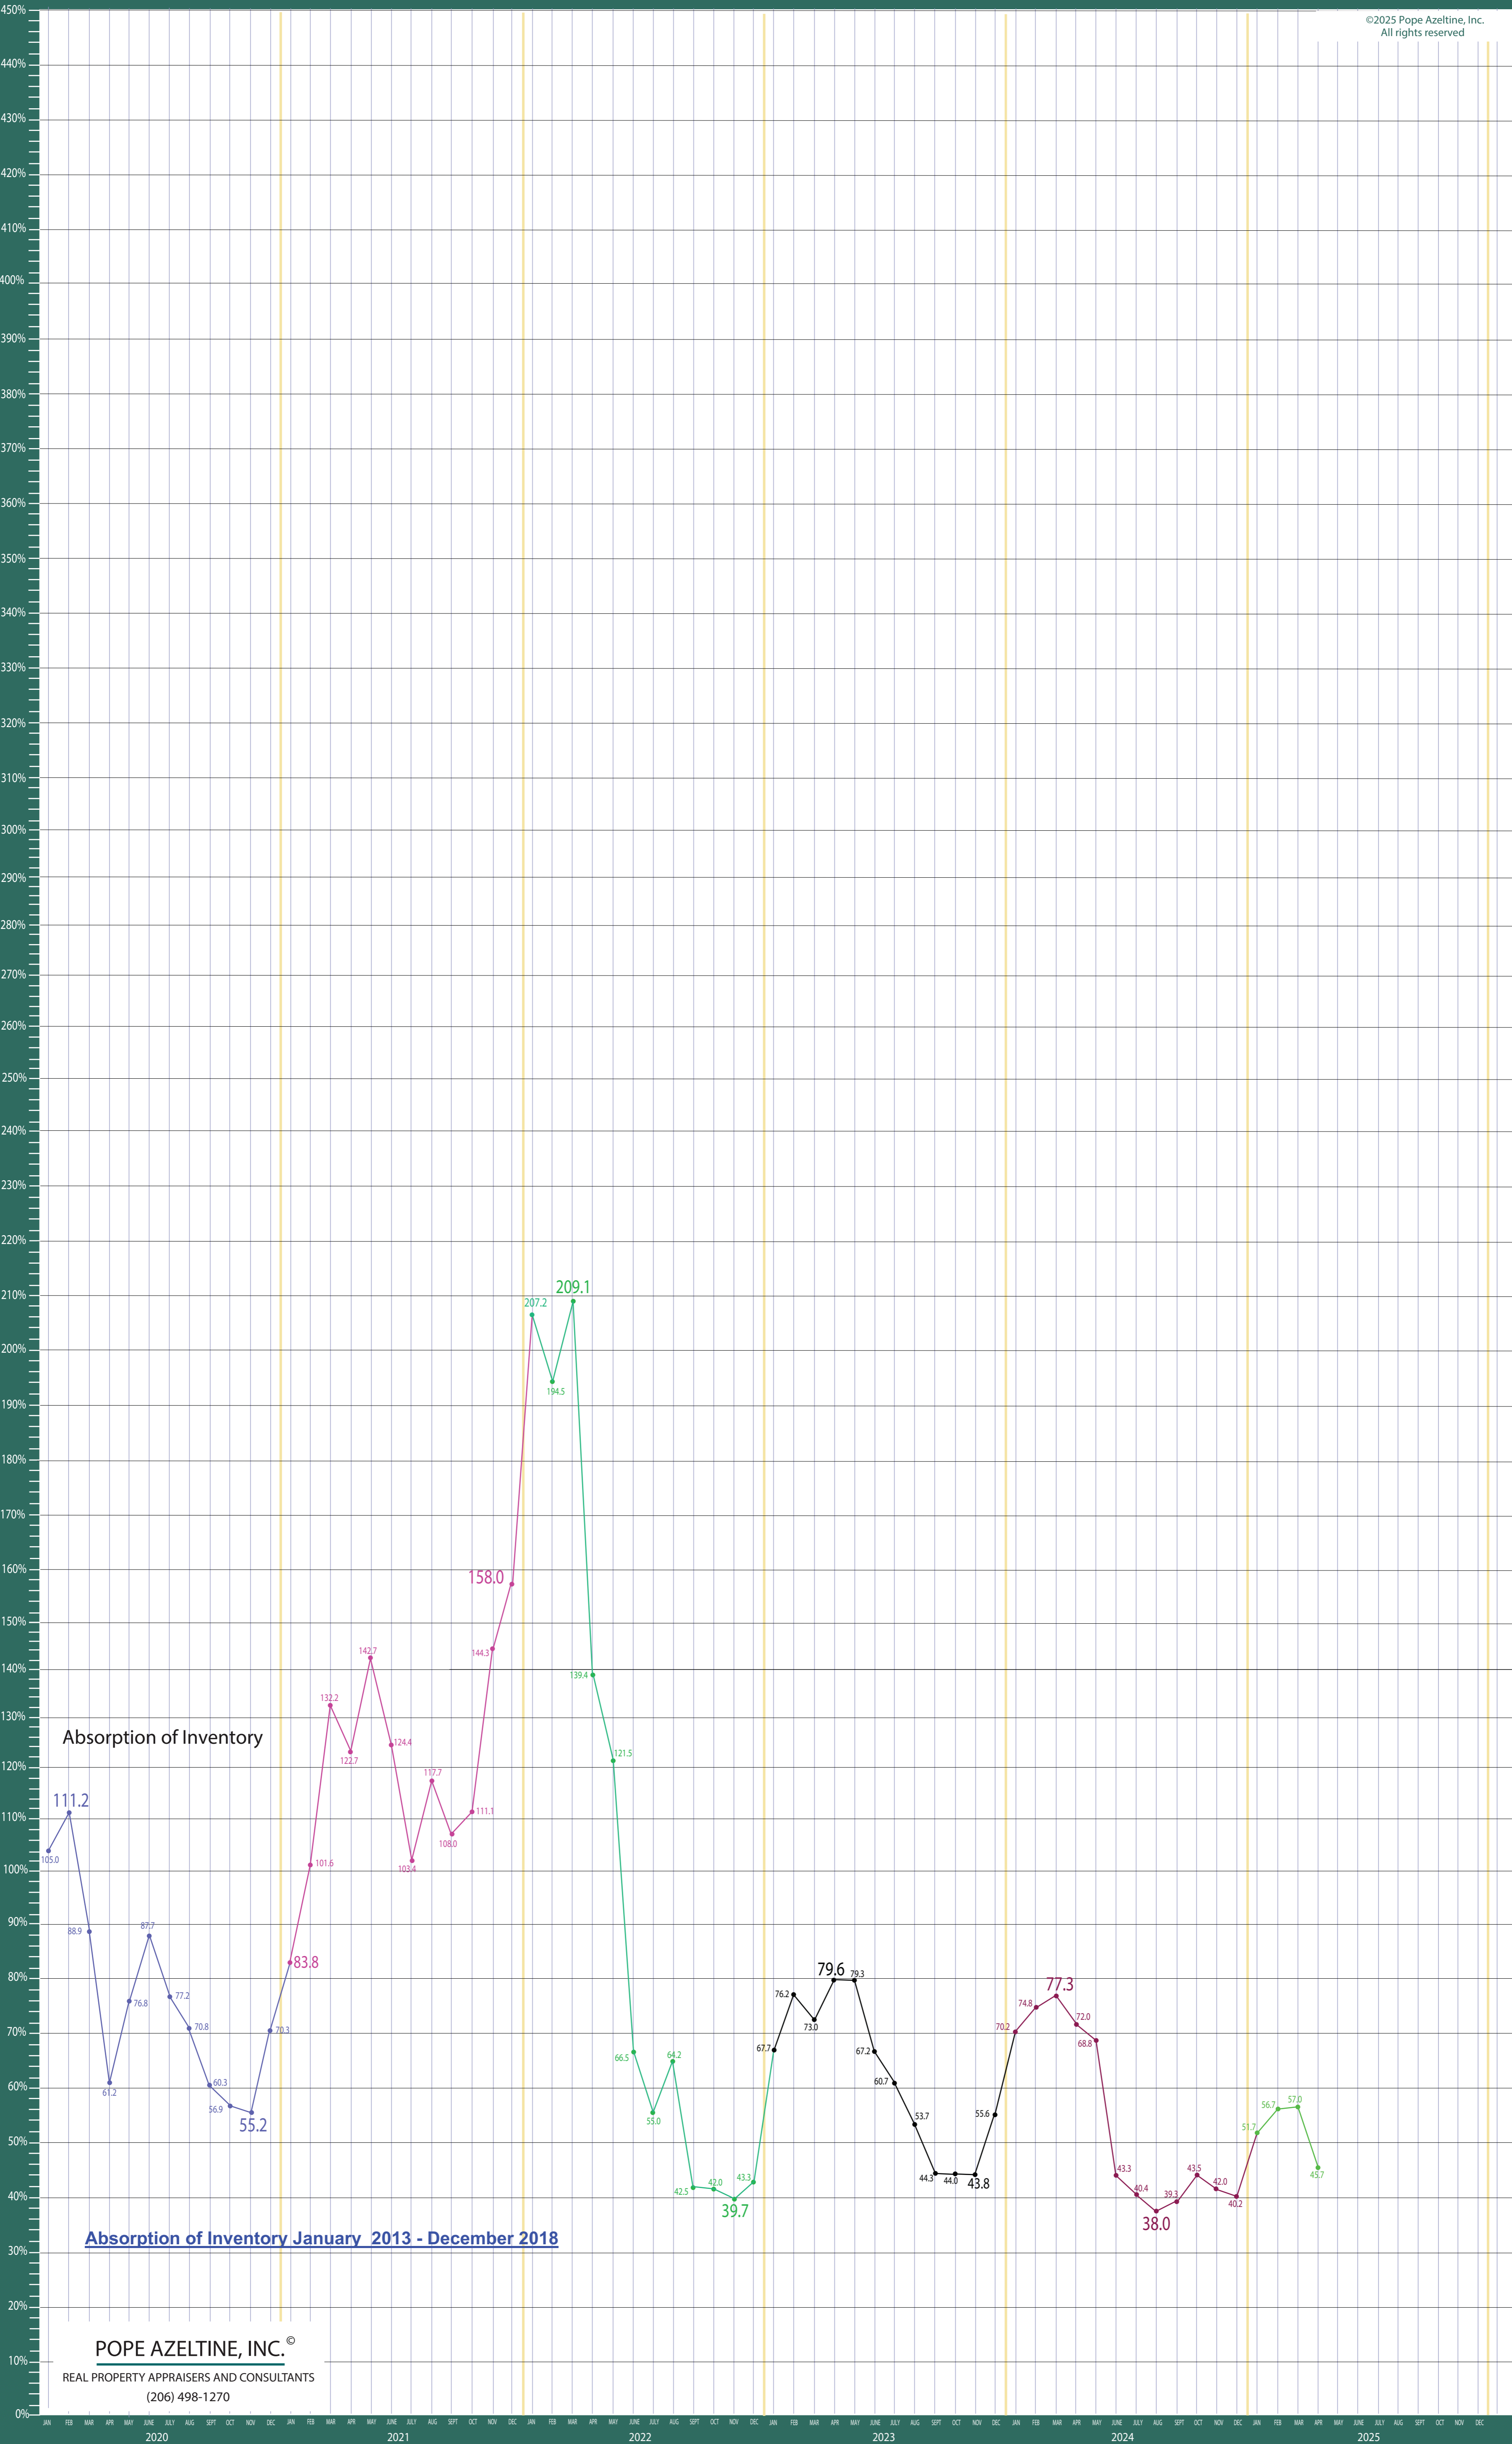

390/700-720 Central/North Seattle

Listing Residential & Condo Only

POPE AZELTINE, INC. ©
 REAL PROPERTY APPRAISERS AND CONSULTANTS
 (206) 498-1270

©2025_ Pope Azeltine, Inc.
 All rights reserved

Absorption of Inventory

Absorption of Inventory January 2013 - December 2018

POPE AZELTINE, INC.®

REAL PROPERTY APPRAISERS AND CONSULTANTS
(206) 498-1270