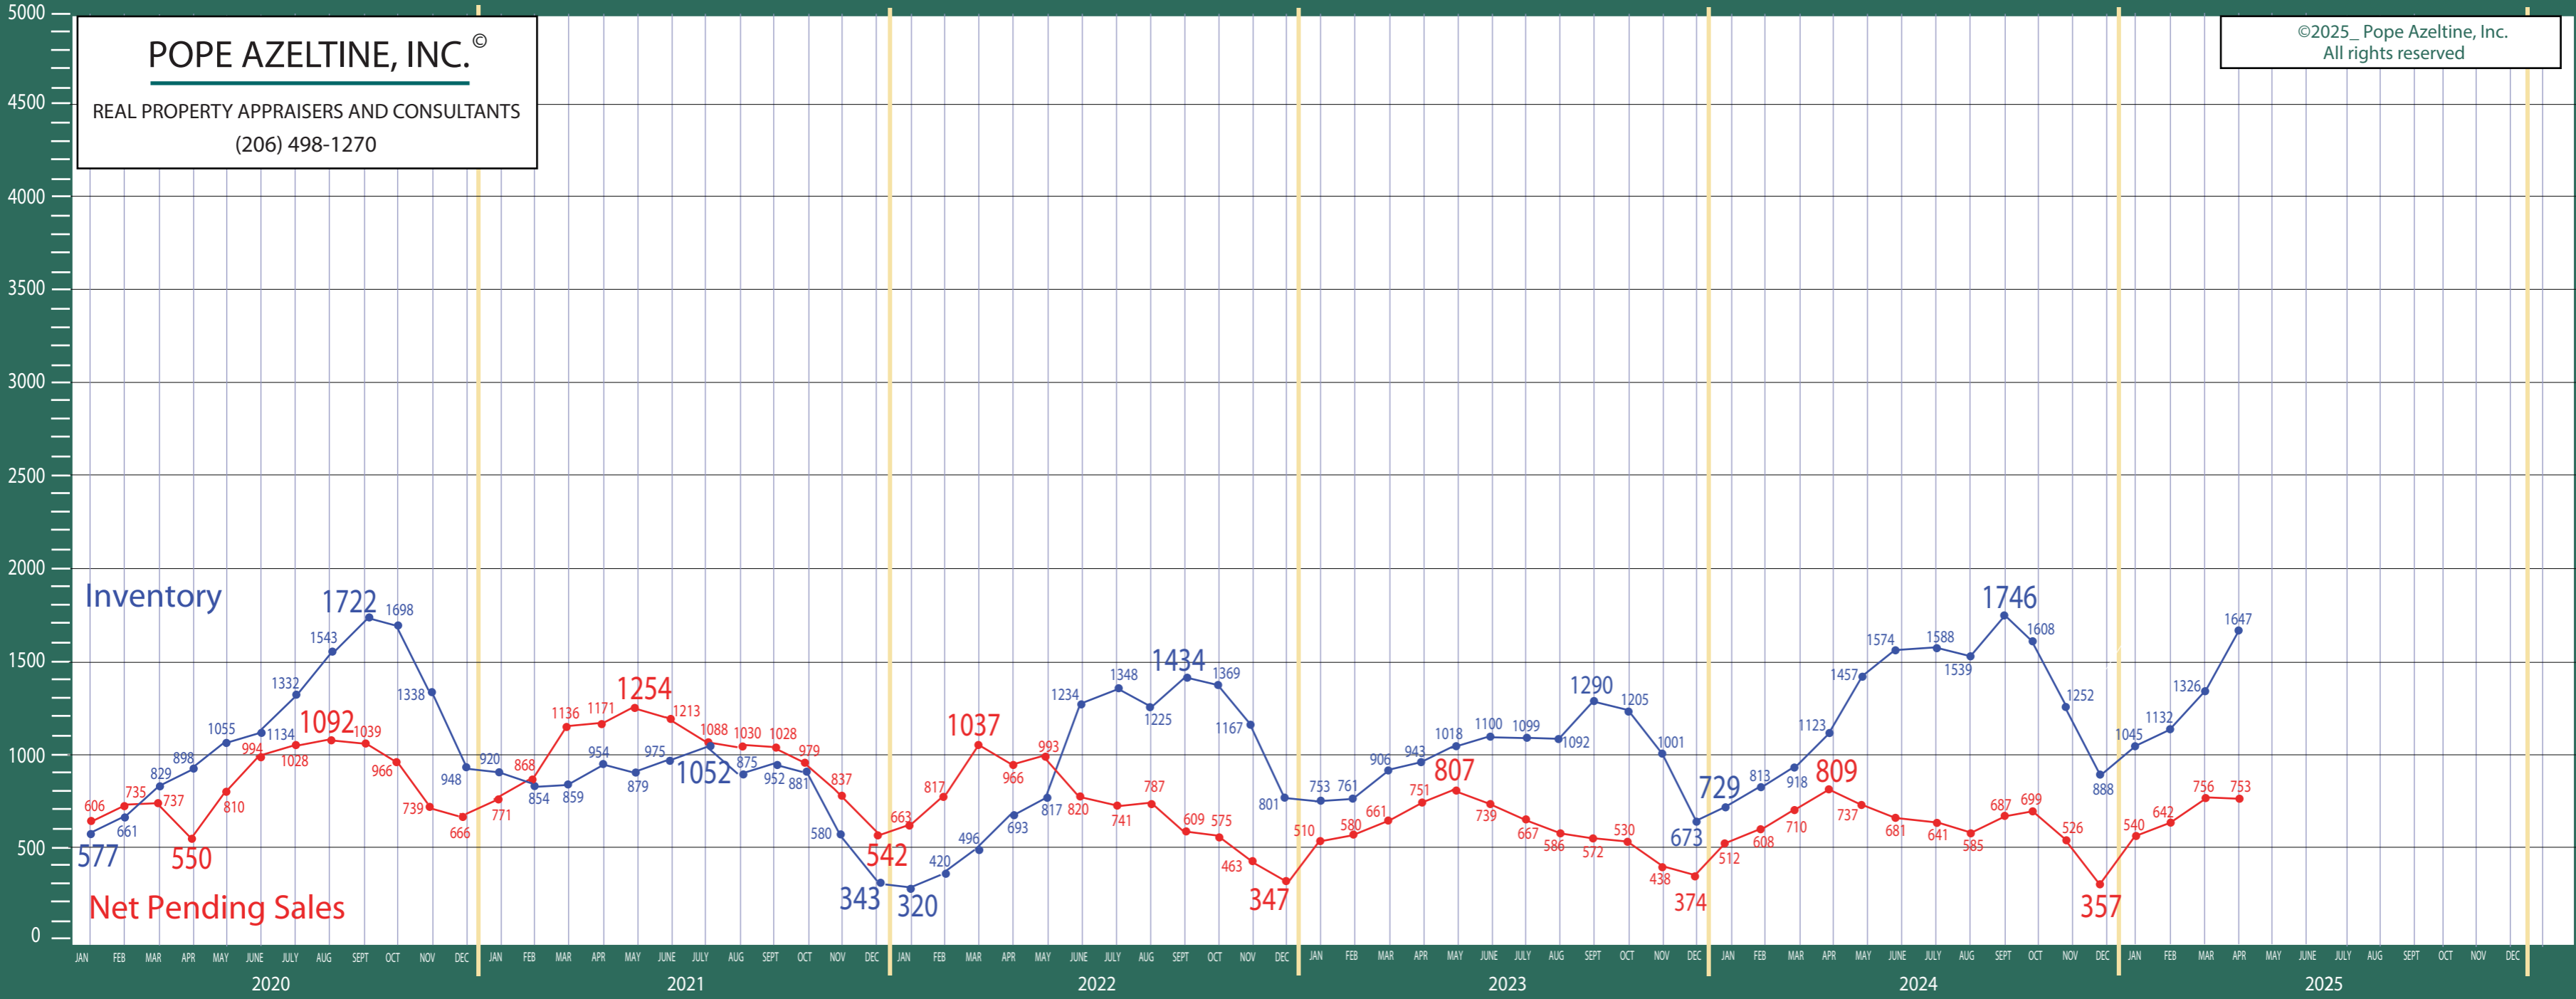

390/700-720 Central/North Seattle

Listing Residential & Condo Only

POPE AZELTINE, INC. ©
 REAL PROPERTY APPRAISERS AND CONSULTANTS
 (206) 498-1270

©2025_ Pope Azeltine, Inc.
 All rights reserved

Absorption of Inventory

Absorption of Inventory January 2013 - December 2018

POPE AZELTINE, INC.®

REAL PROPERTY APPRAISERS AND CONSULTANTS
(206) 498-1270