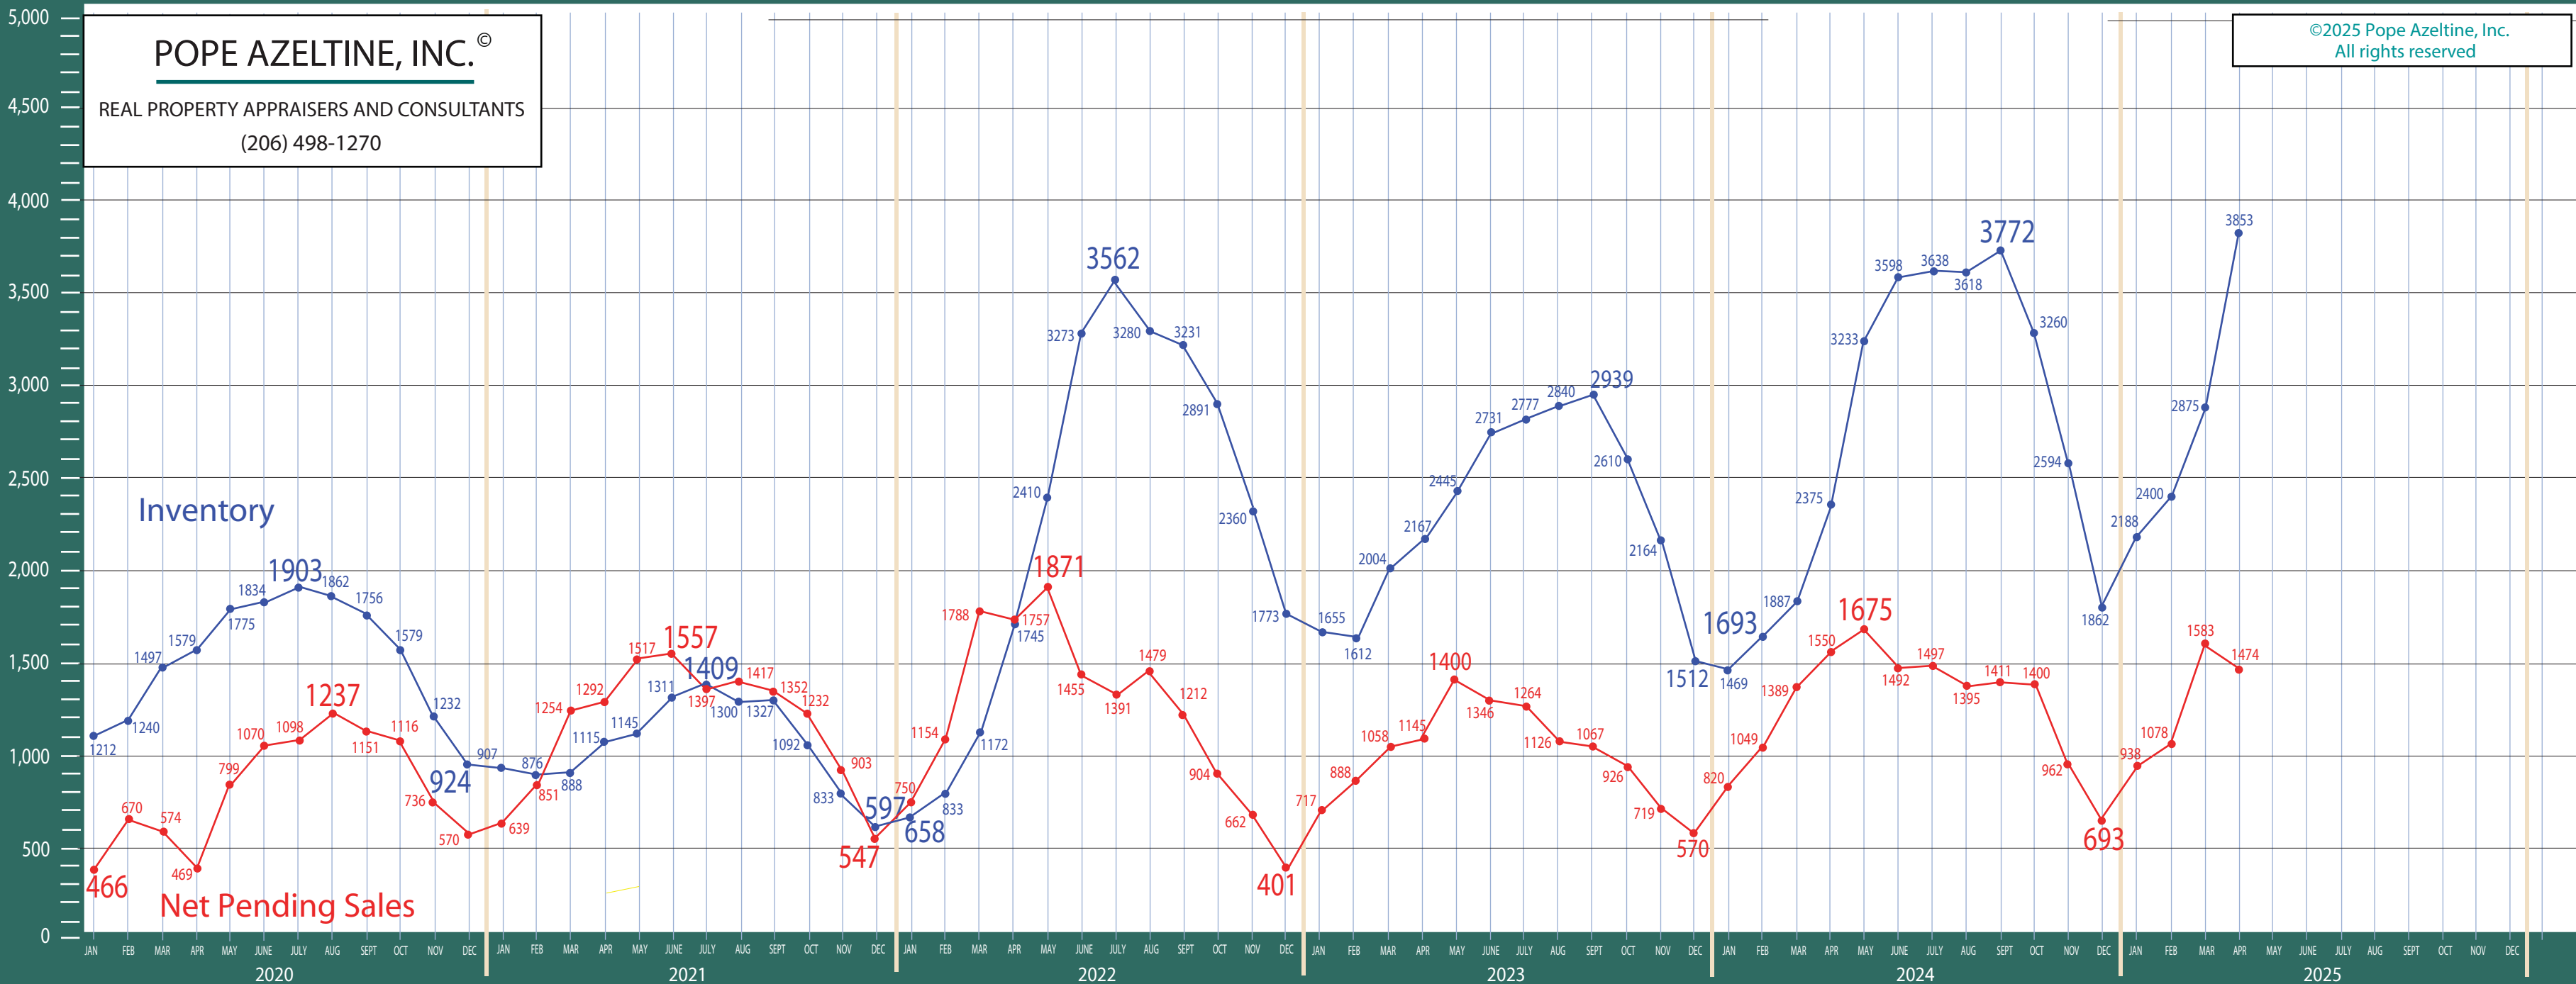

All NWMLS Areas Combined

\$1,000,000 + Residential & Condo Statistics

POPE AZELTINE, INC.®
 REAL PROPERTY APPRAISERS AND CONSULTANTS
 (206) 498-1270

©2025 Pope Azeltine, Inc.
 All rights reserved

POPE AZELTINE, INC.®

REAL PROPERTY APPRAISERS AND CONSULTANTS
(206) 498-1270

©2025 Pope Azeltine, Inc.
All rights reserved

[Absorption of Inventory January 2013 - December 2018](#)