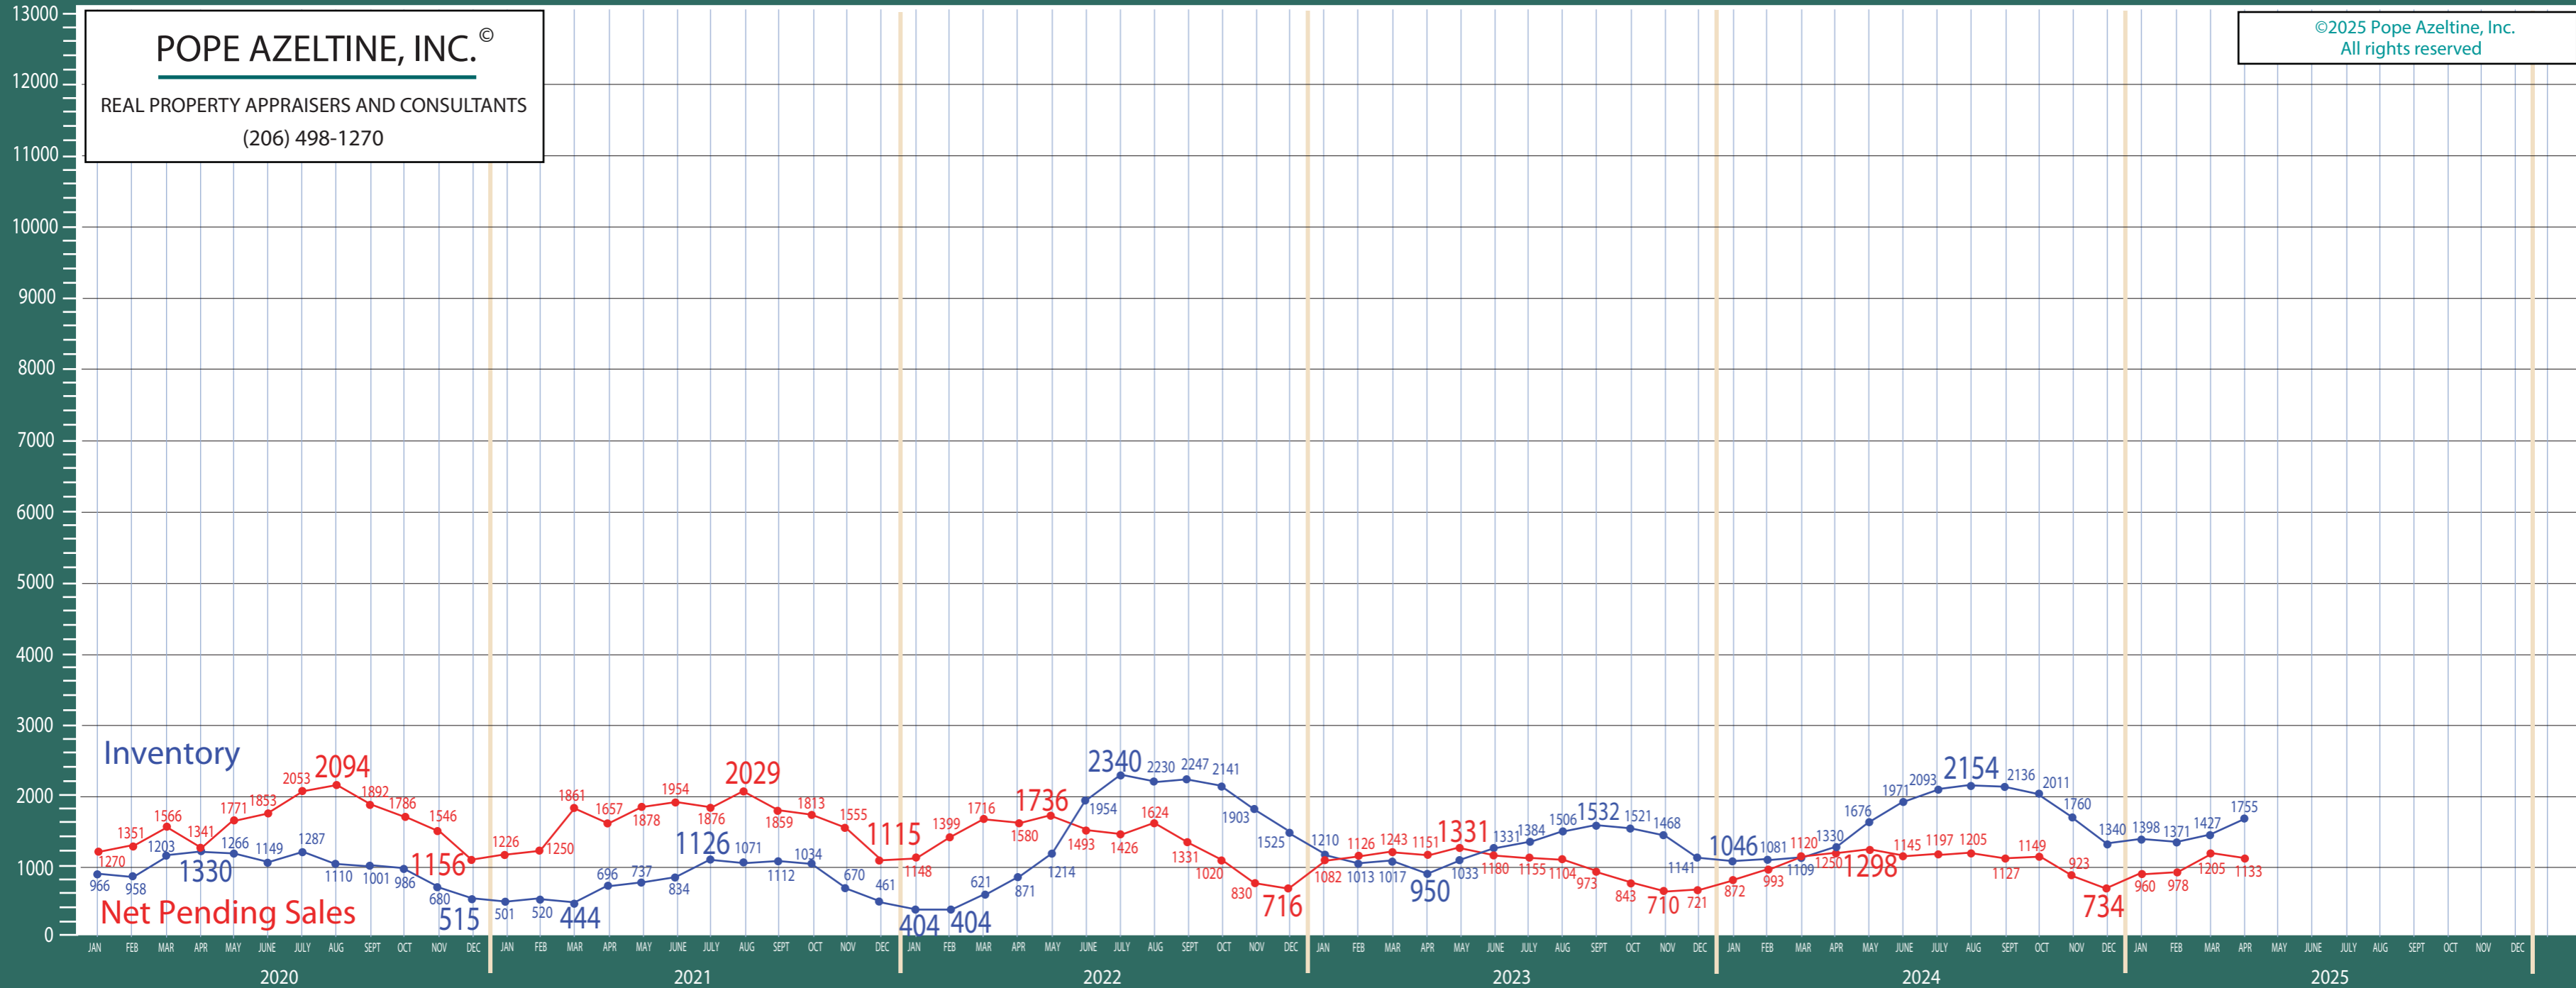

Pierce County

Listing Residential & Condo Only

POPE AZELTINE, INC.®
 REAL PROPERTY APPRAISERS AND CONSULTANTS
 (206) 498-1270

©2025 Pope Azeltine, Inc.
 All rights reserved

POPE AZELTINE, INC.®

REAL PROPERTY APPRAISERS AND CONSULTANTS
(206) 498-1270