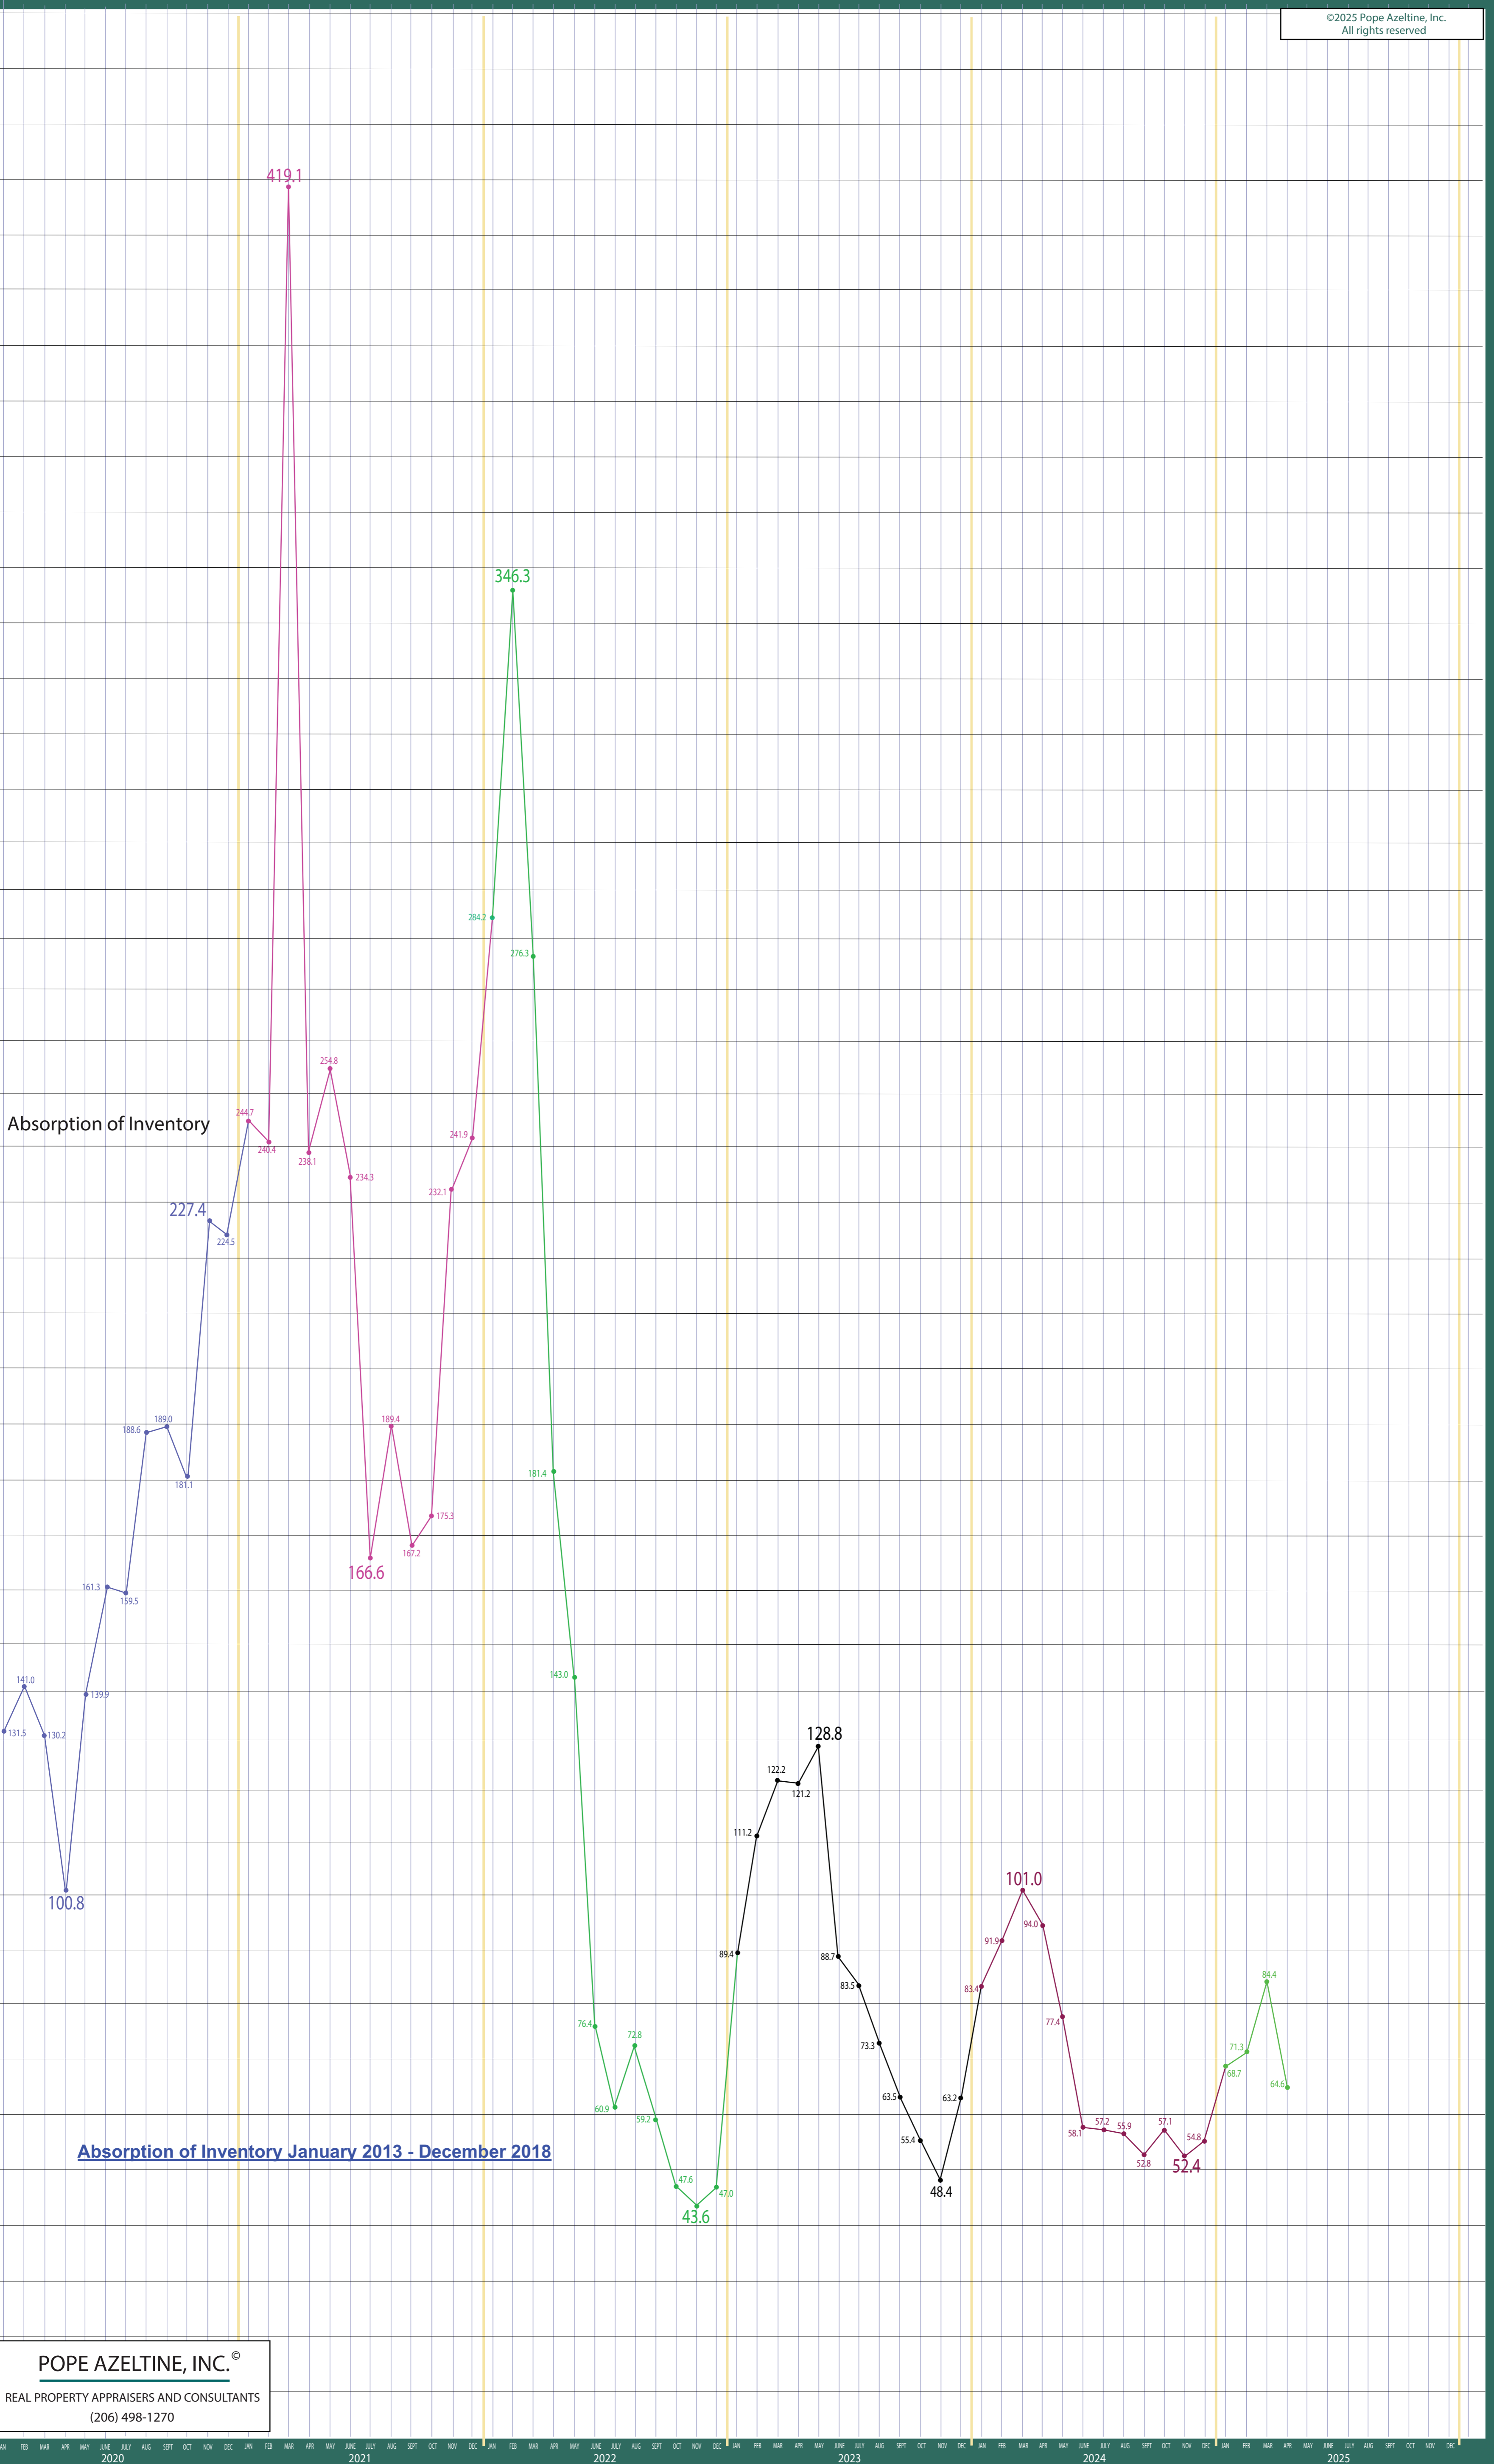

Pierce County

Listing Residential & Condo Only

POPE AZELTINE, INC.®
 REAL PROPERTY APPRAISERS AND CONSULTANTS
 (206) 498-1270

©2025 Pope Azeltine, Inc.
 All rights reserved

POPE AZELTINE, INC.®

REAL PROPERTY APPRAISERS AND CONSULTANTS
(206) 498-1270