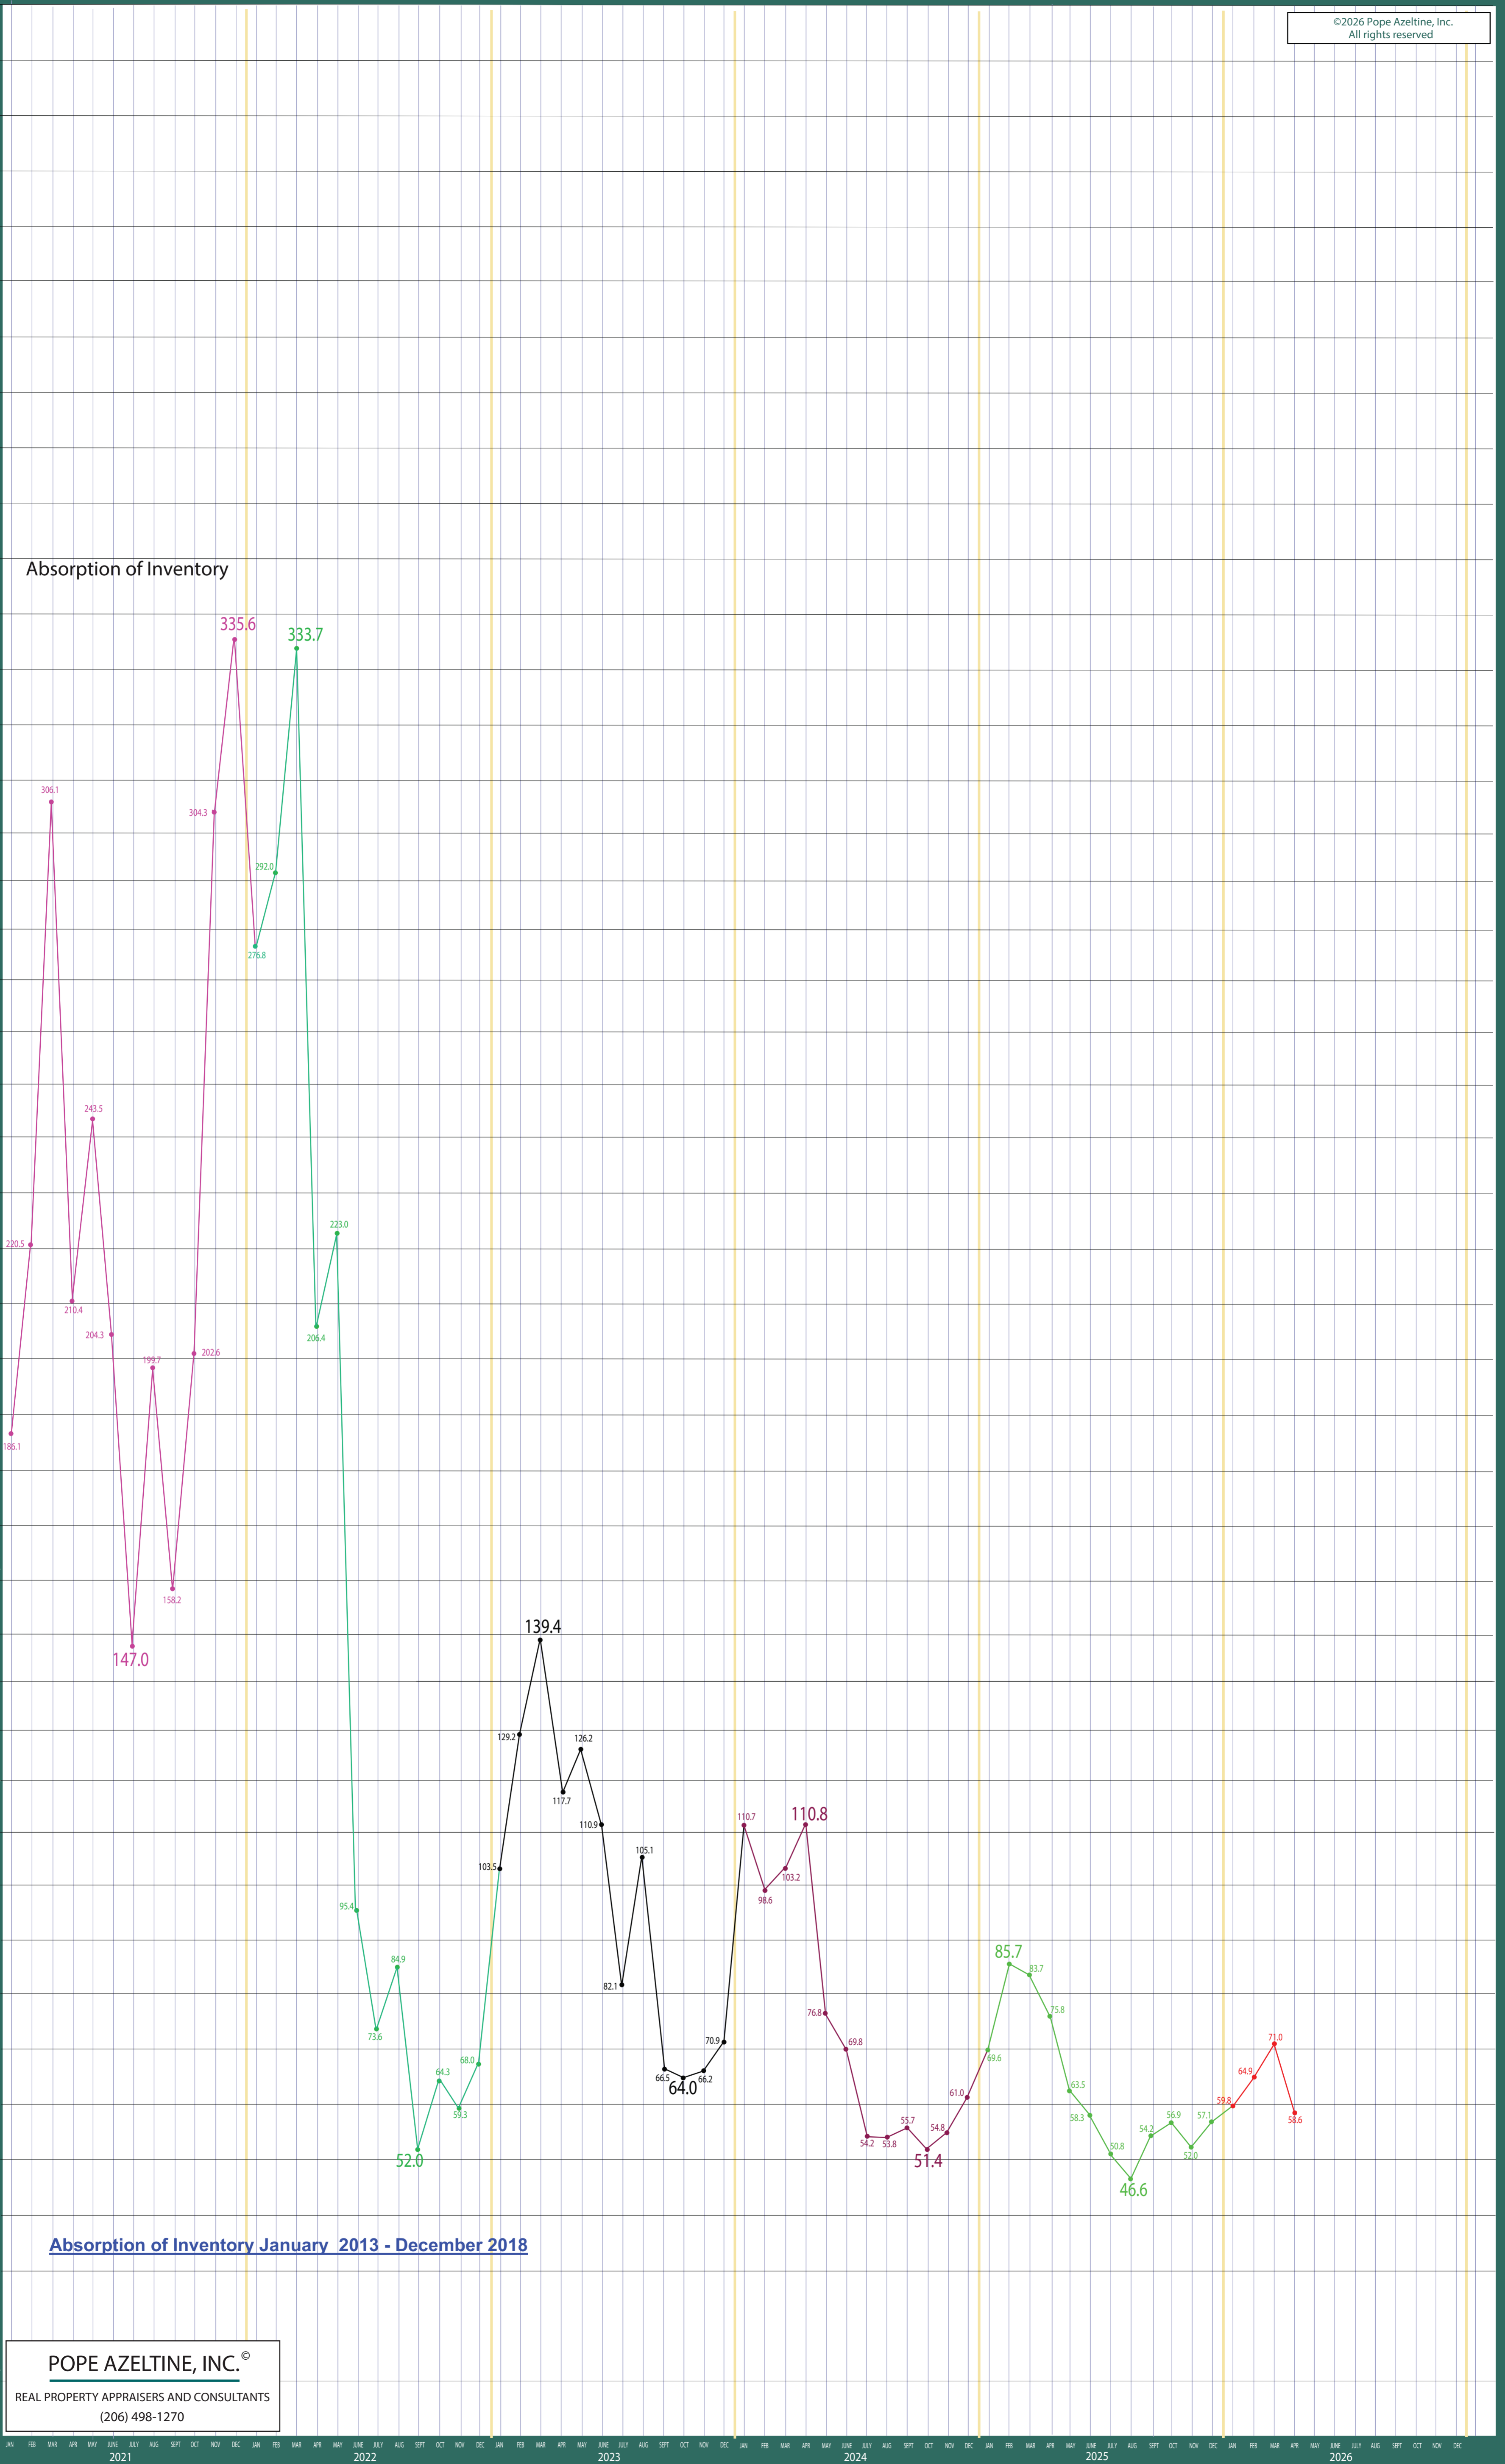

100-140 West Seattle to Federal Way

Listing Residential & Condo Only

POPE AZELTINE, INC.®
 REAL PROPERTY APPRAISERS AND CONSULTANTS
 (206) 498-1270

©2026 Pope Azeltine, Inc.
 All rights reserved

©2026 Pope Azeltine, Inc.
All rights reserved

Absorption of Inventory

Absorption of Inventory January 2013 - December 2018

POPE AZELTINE, INC.®
REAL PROPERTY APPRAISERS AND CONSULTANTS
(206) 498-1270