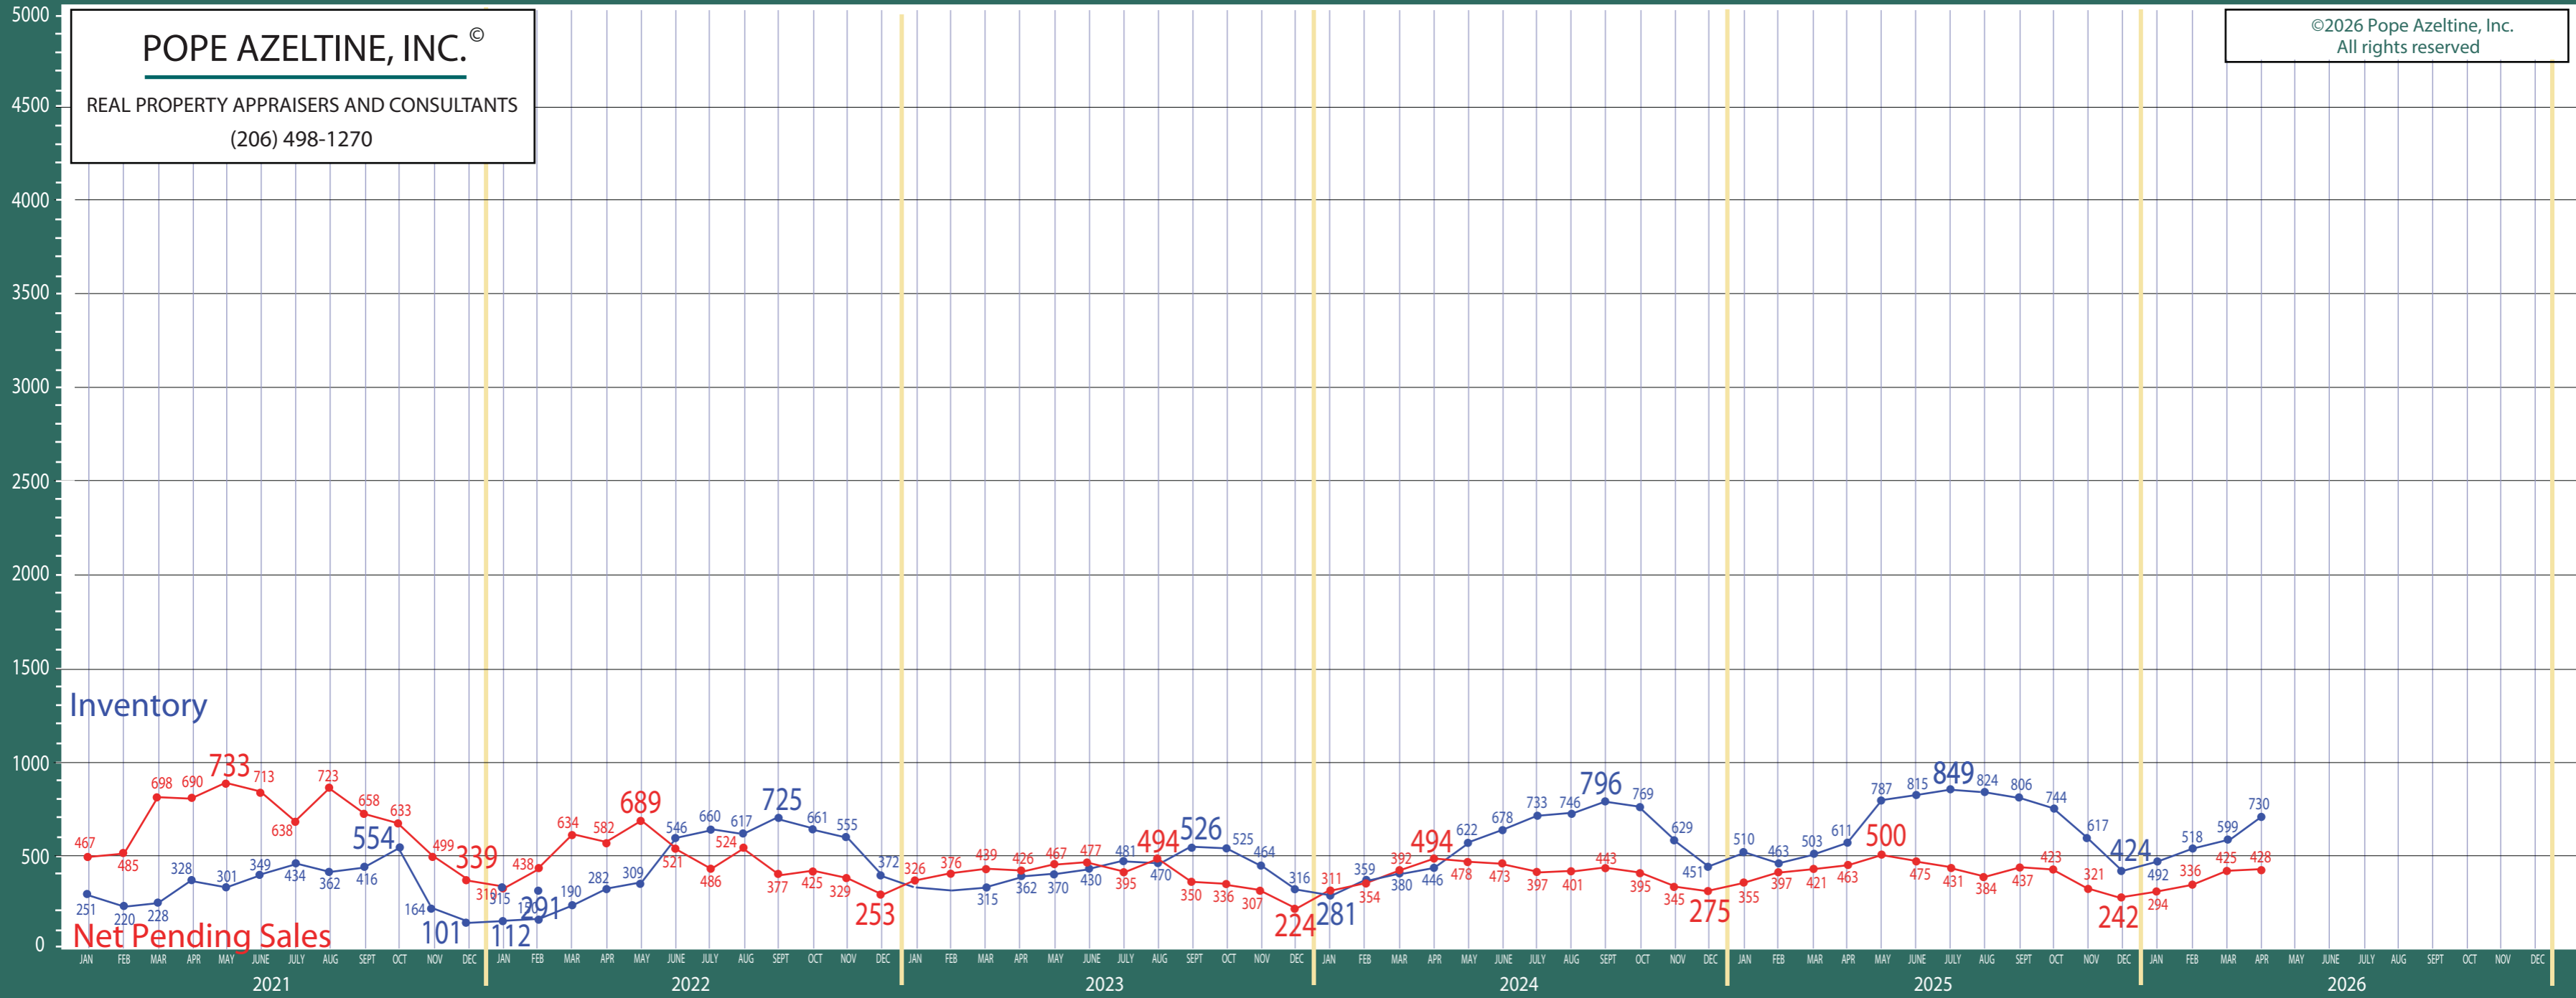

100-140 West Seattle to Federal Way

Listing Residential & Condo Only

POPE AZELTINE, INC.®
 REAL PROPERTY APPRAISERS AND CONSULTANTS
 (206) 498-1270

©2026 Pope Azeltine, Inc.
 All rights reserved

©2026 Pope Azeltine, Inc.
All rights reserved