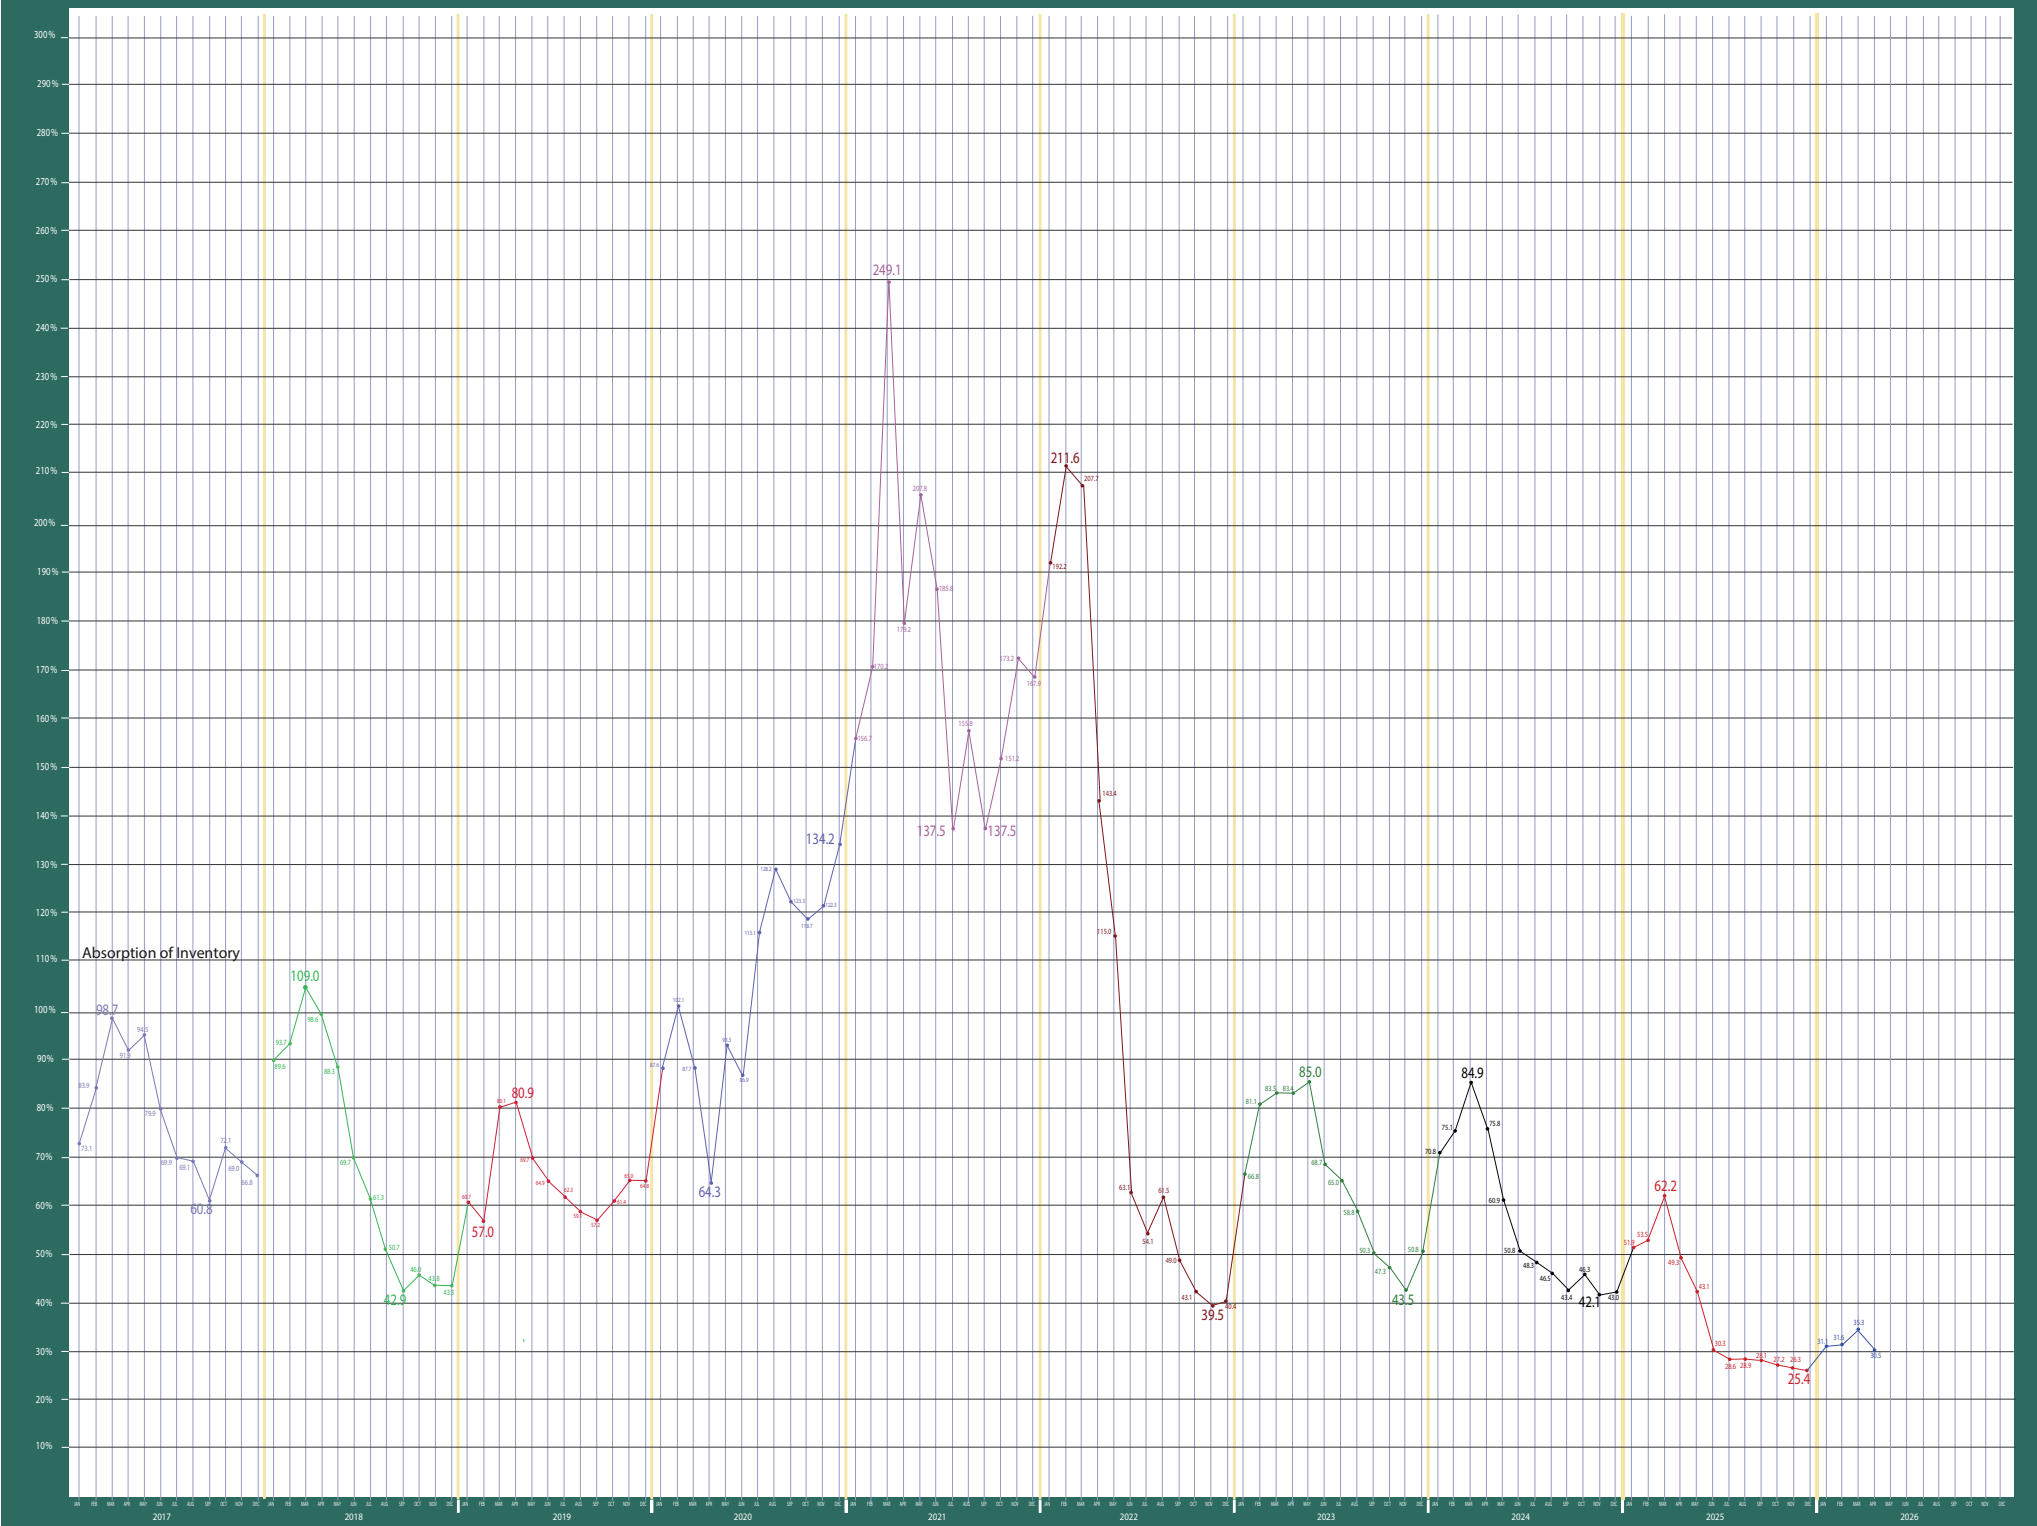

Puget Sound Region Residential & Condominium Units