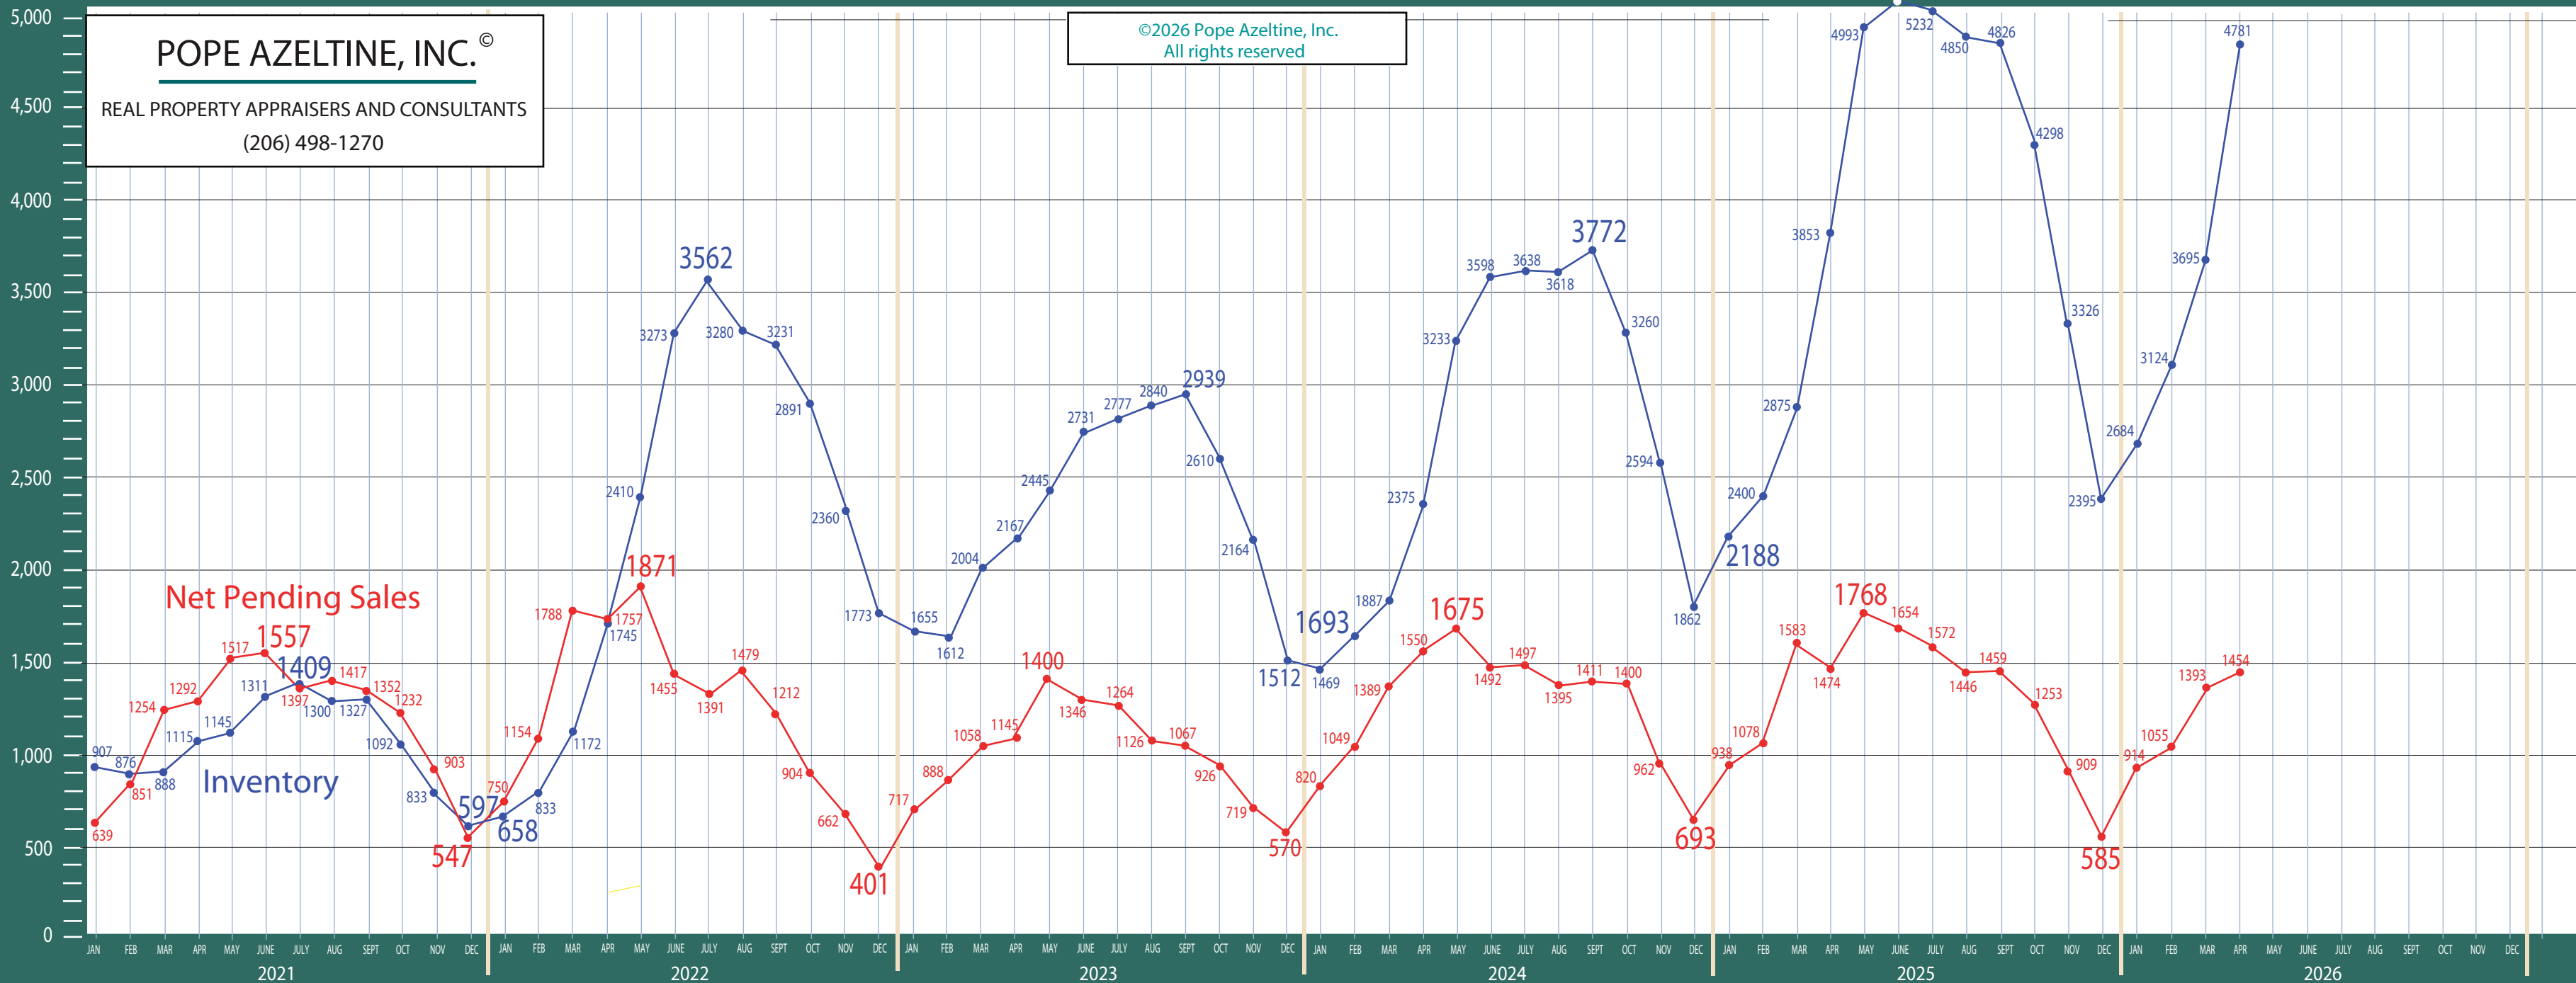

All NWMLS Areas Combined

\$1,000,000 + Residential & Condo Statistics

POPE AZELTINE, INC. ©
 REAL PROPERTY APPRAISERS AND CONSULTANTS
 (206) 498-1270

©2026 Pope Azeltine, Inc.
 All rights reserved

POPE AZELTINE, INC.®