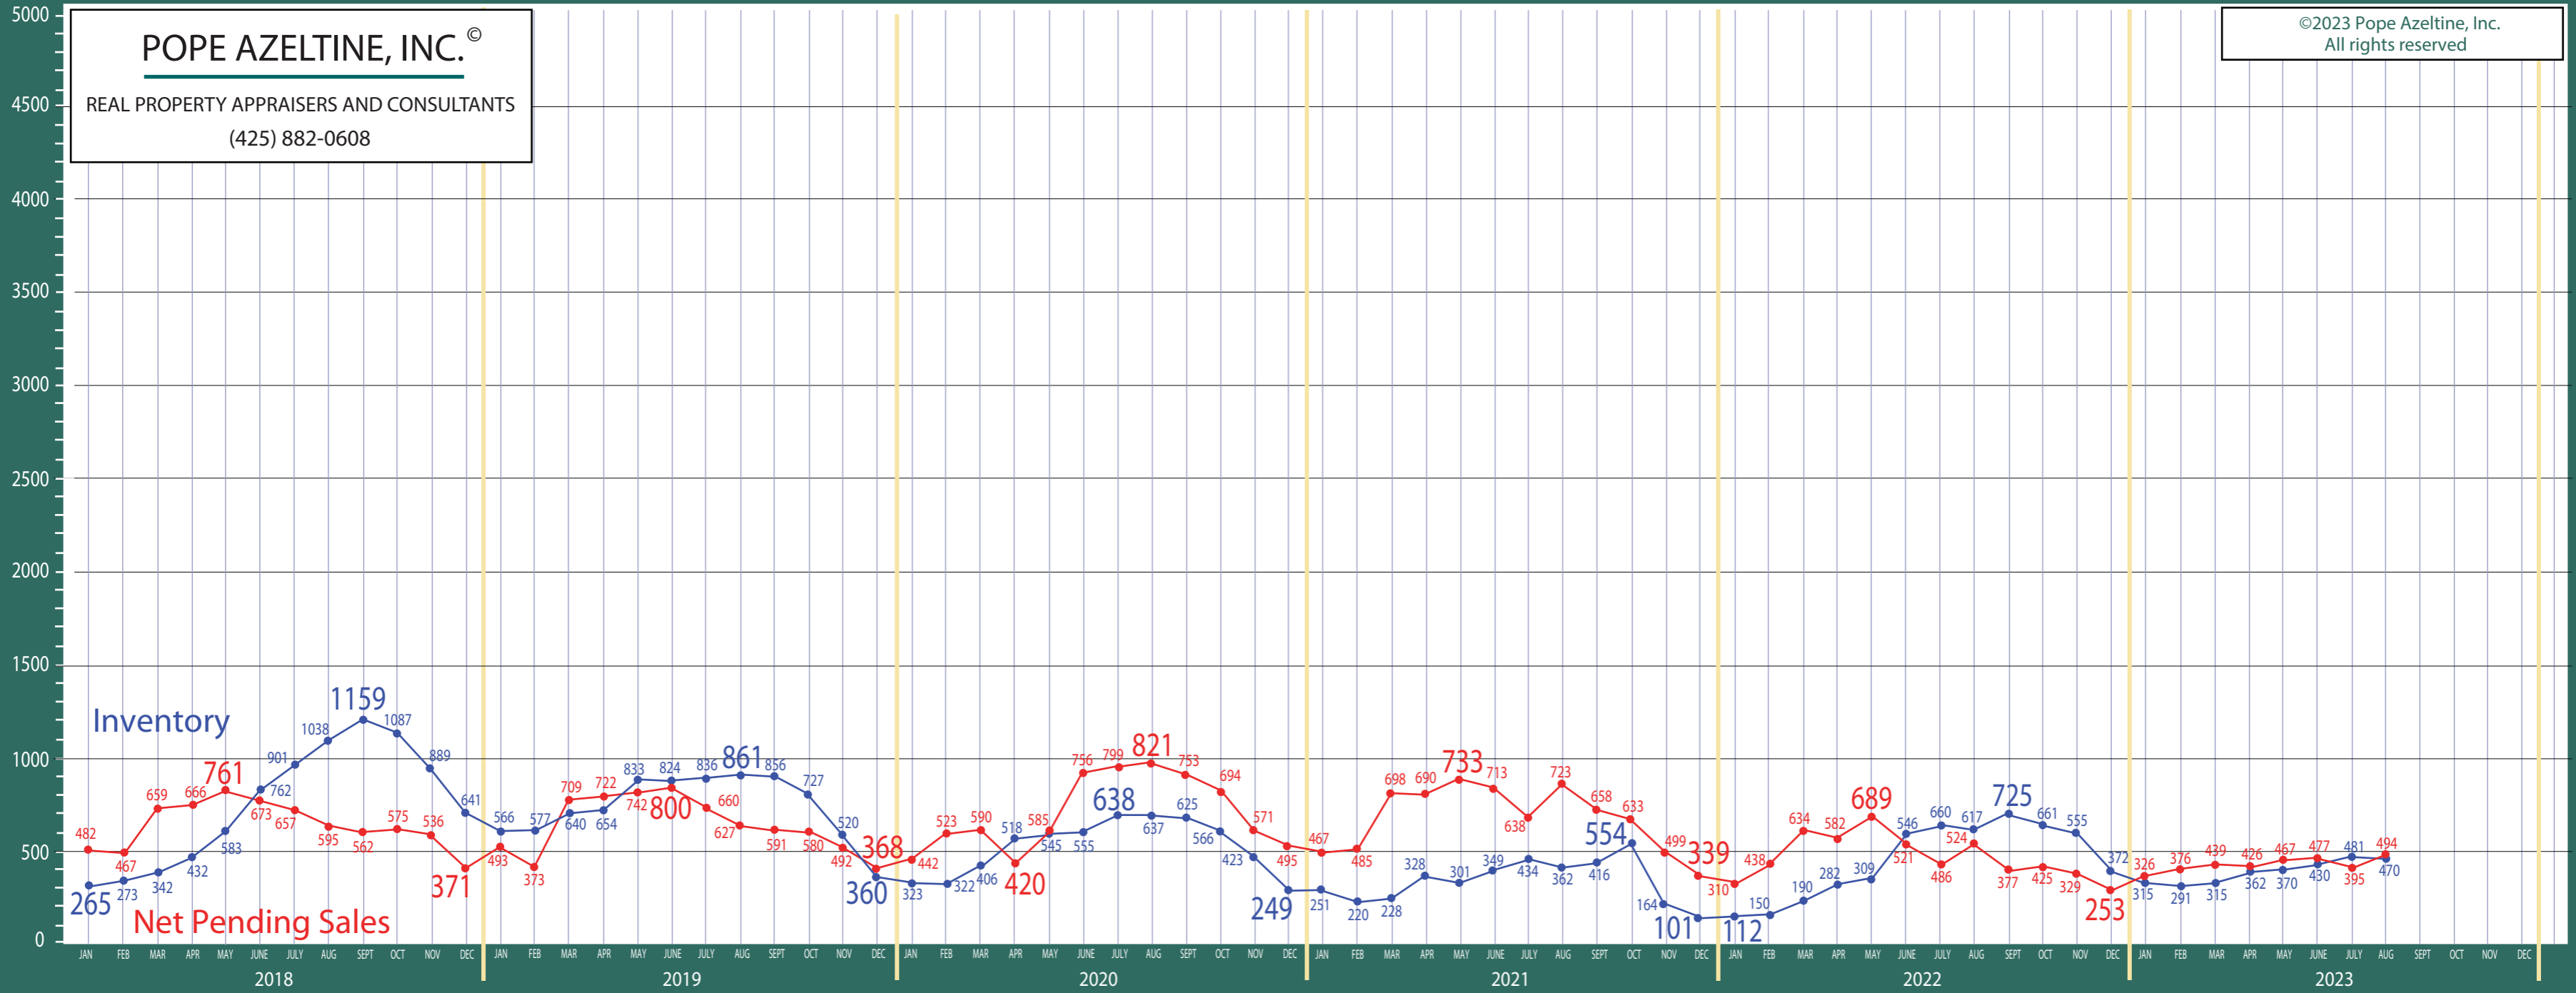

100-140 West Seattle to Federal Way

Listing Residential & Condo Only

POPE AZELTINE, INC.®
 REAL PROPERTY APPRAISERS AND CONSULTANTS
 (425) 882-0608

©2023 Pope Azeltine, Inc.
 All rights reserved

Information Provided by The Northwest Multiple Listing Service