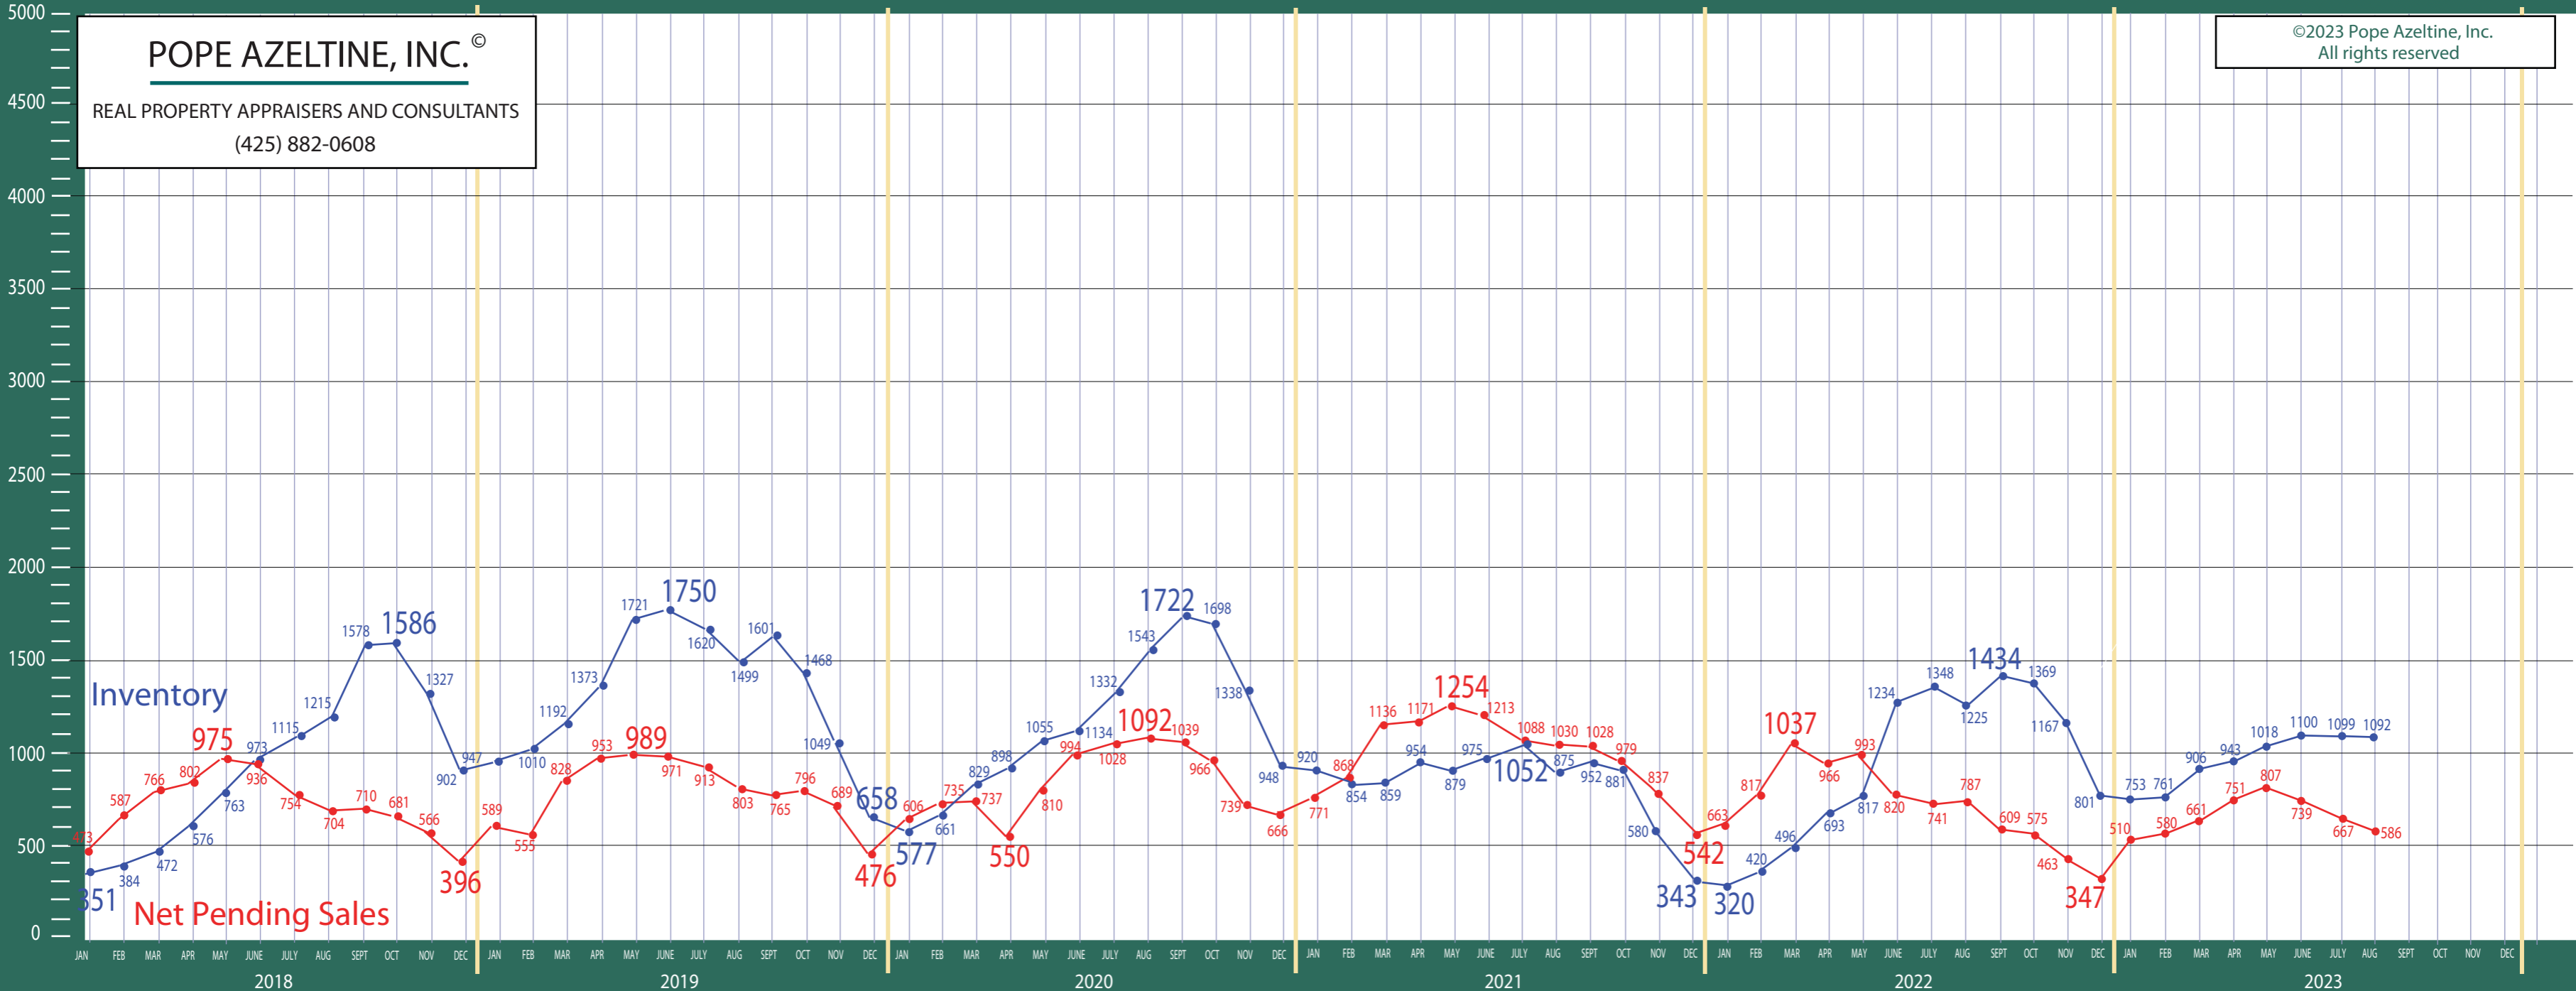

390/700-720 Central/North Seattle

Listing Residential & Condo Only

POPE AZELTINE, INC. ©
 REAL PROPERTY APPRAISERS AND CONSULTANTS
 (425) 882-0608

©2023 Pope Azeltine, Inc.
 All rights reserved

©2023 Pope Azeltine, Inc.
All rights reserved

Absorption of Inventory

Absorption of Inventory January 2013 - December 2018

POPE AZELTINE, INC.®
REAL PROPERTY APPRAISERS AND CONSULTANTS
(425) 882-0608