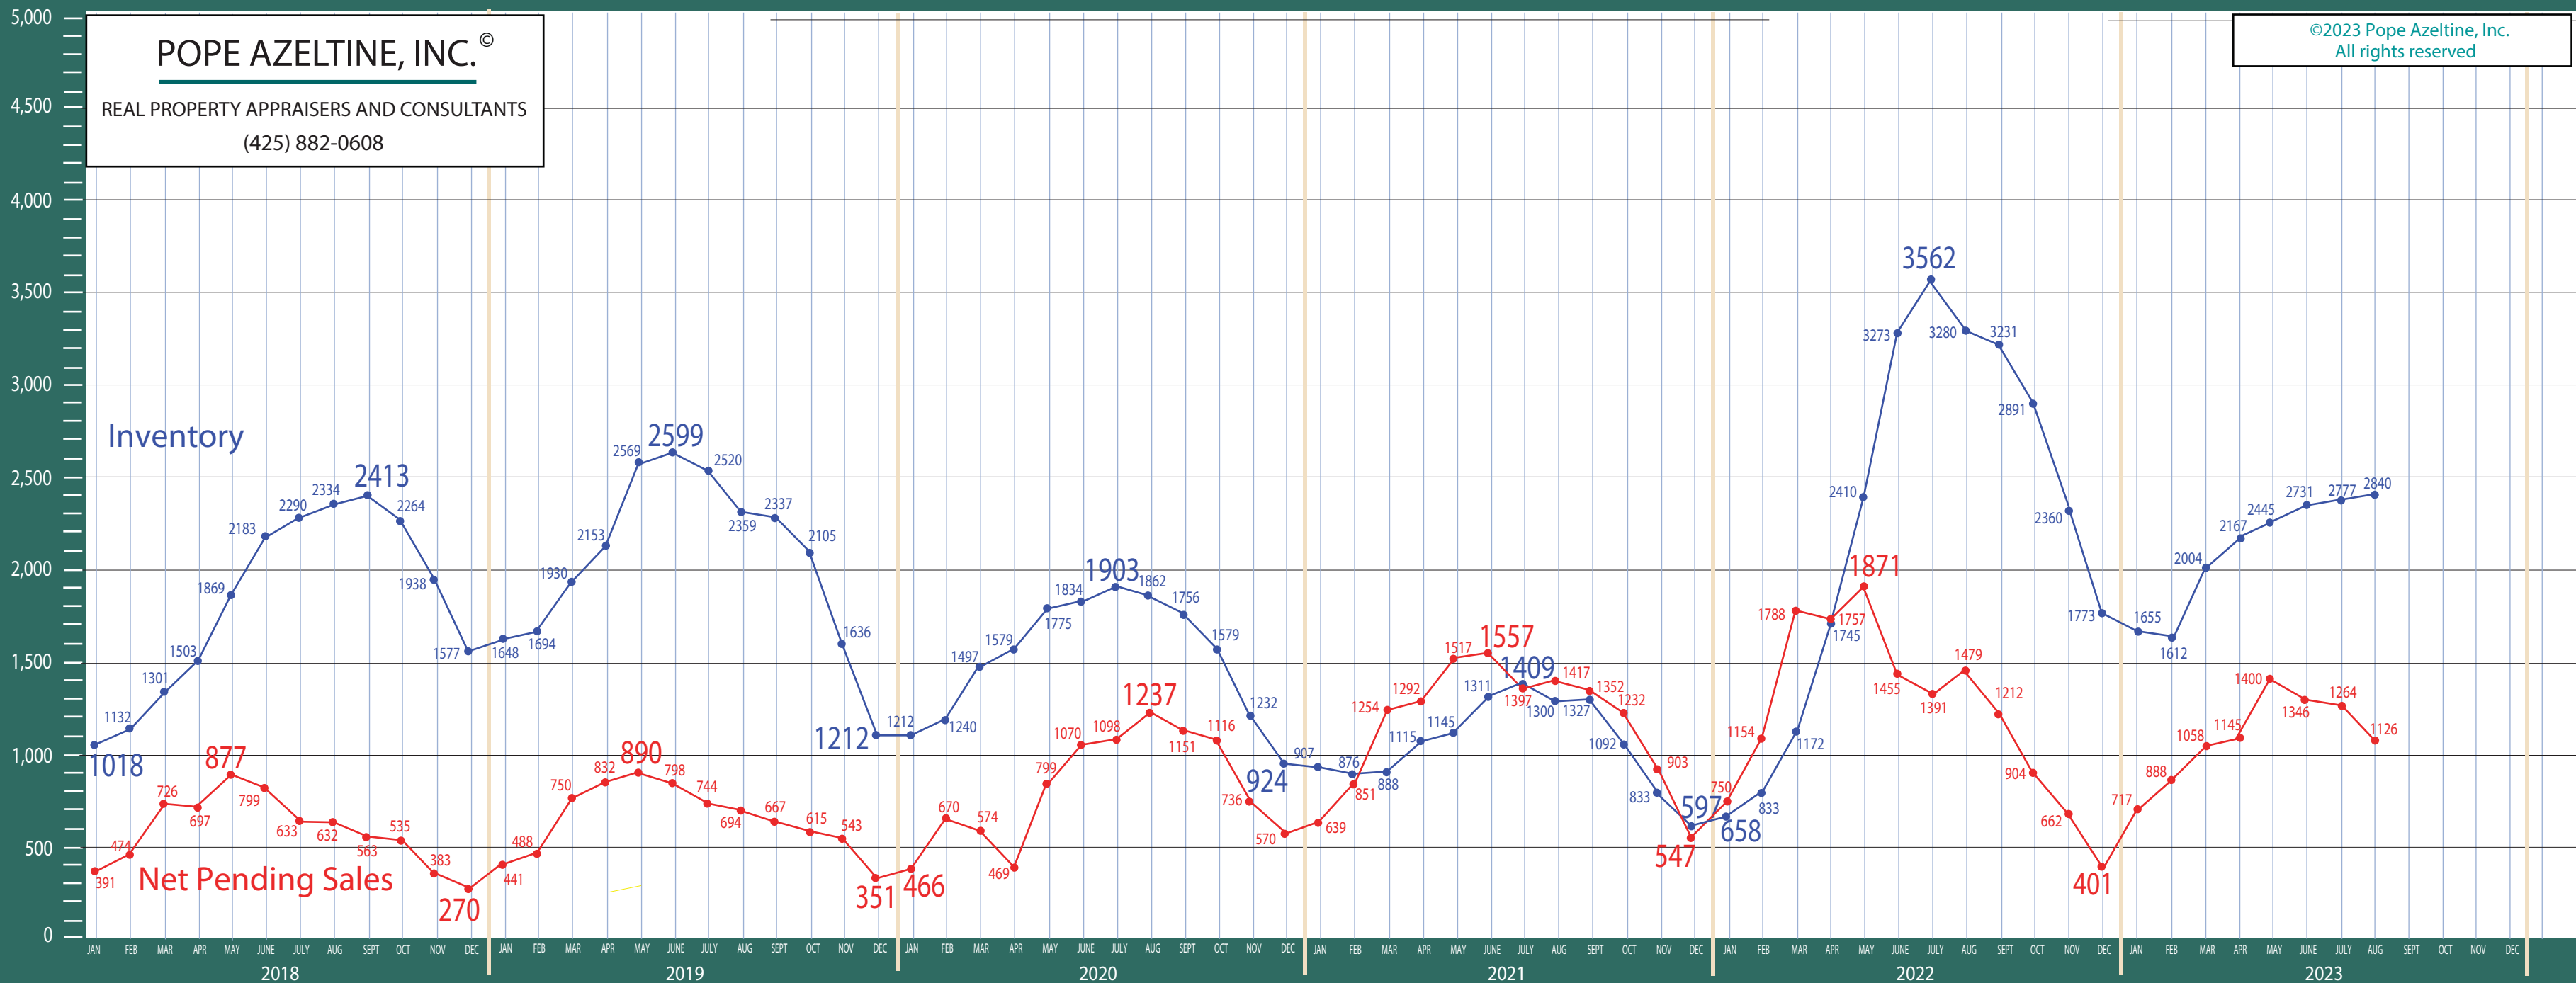

All NWMLS Areas Combined

\$1,000,000 + Residential & Condo Statistics

POPE AZELTINE, INC.®
 REAL PROPERTY APPRAISERS AND CONSULTANTS
 (425) 882-0608

©2023 Pope Azeltine, Inc.
 All rights reserved

POPE AZELTINE, INC.®