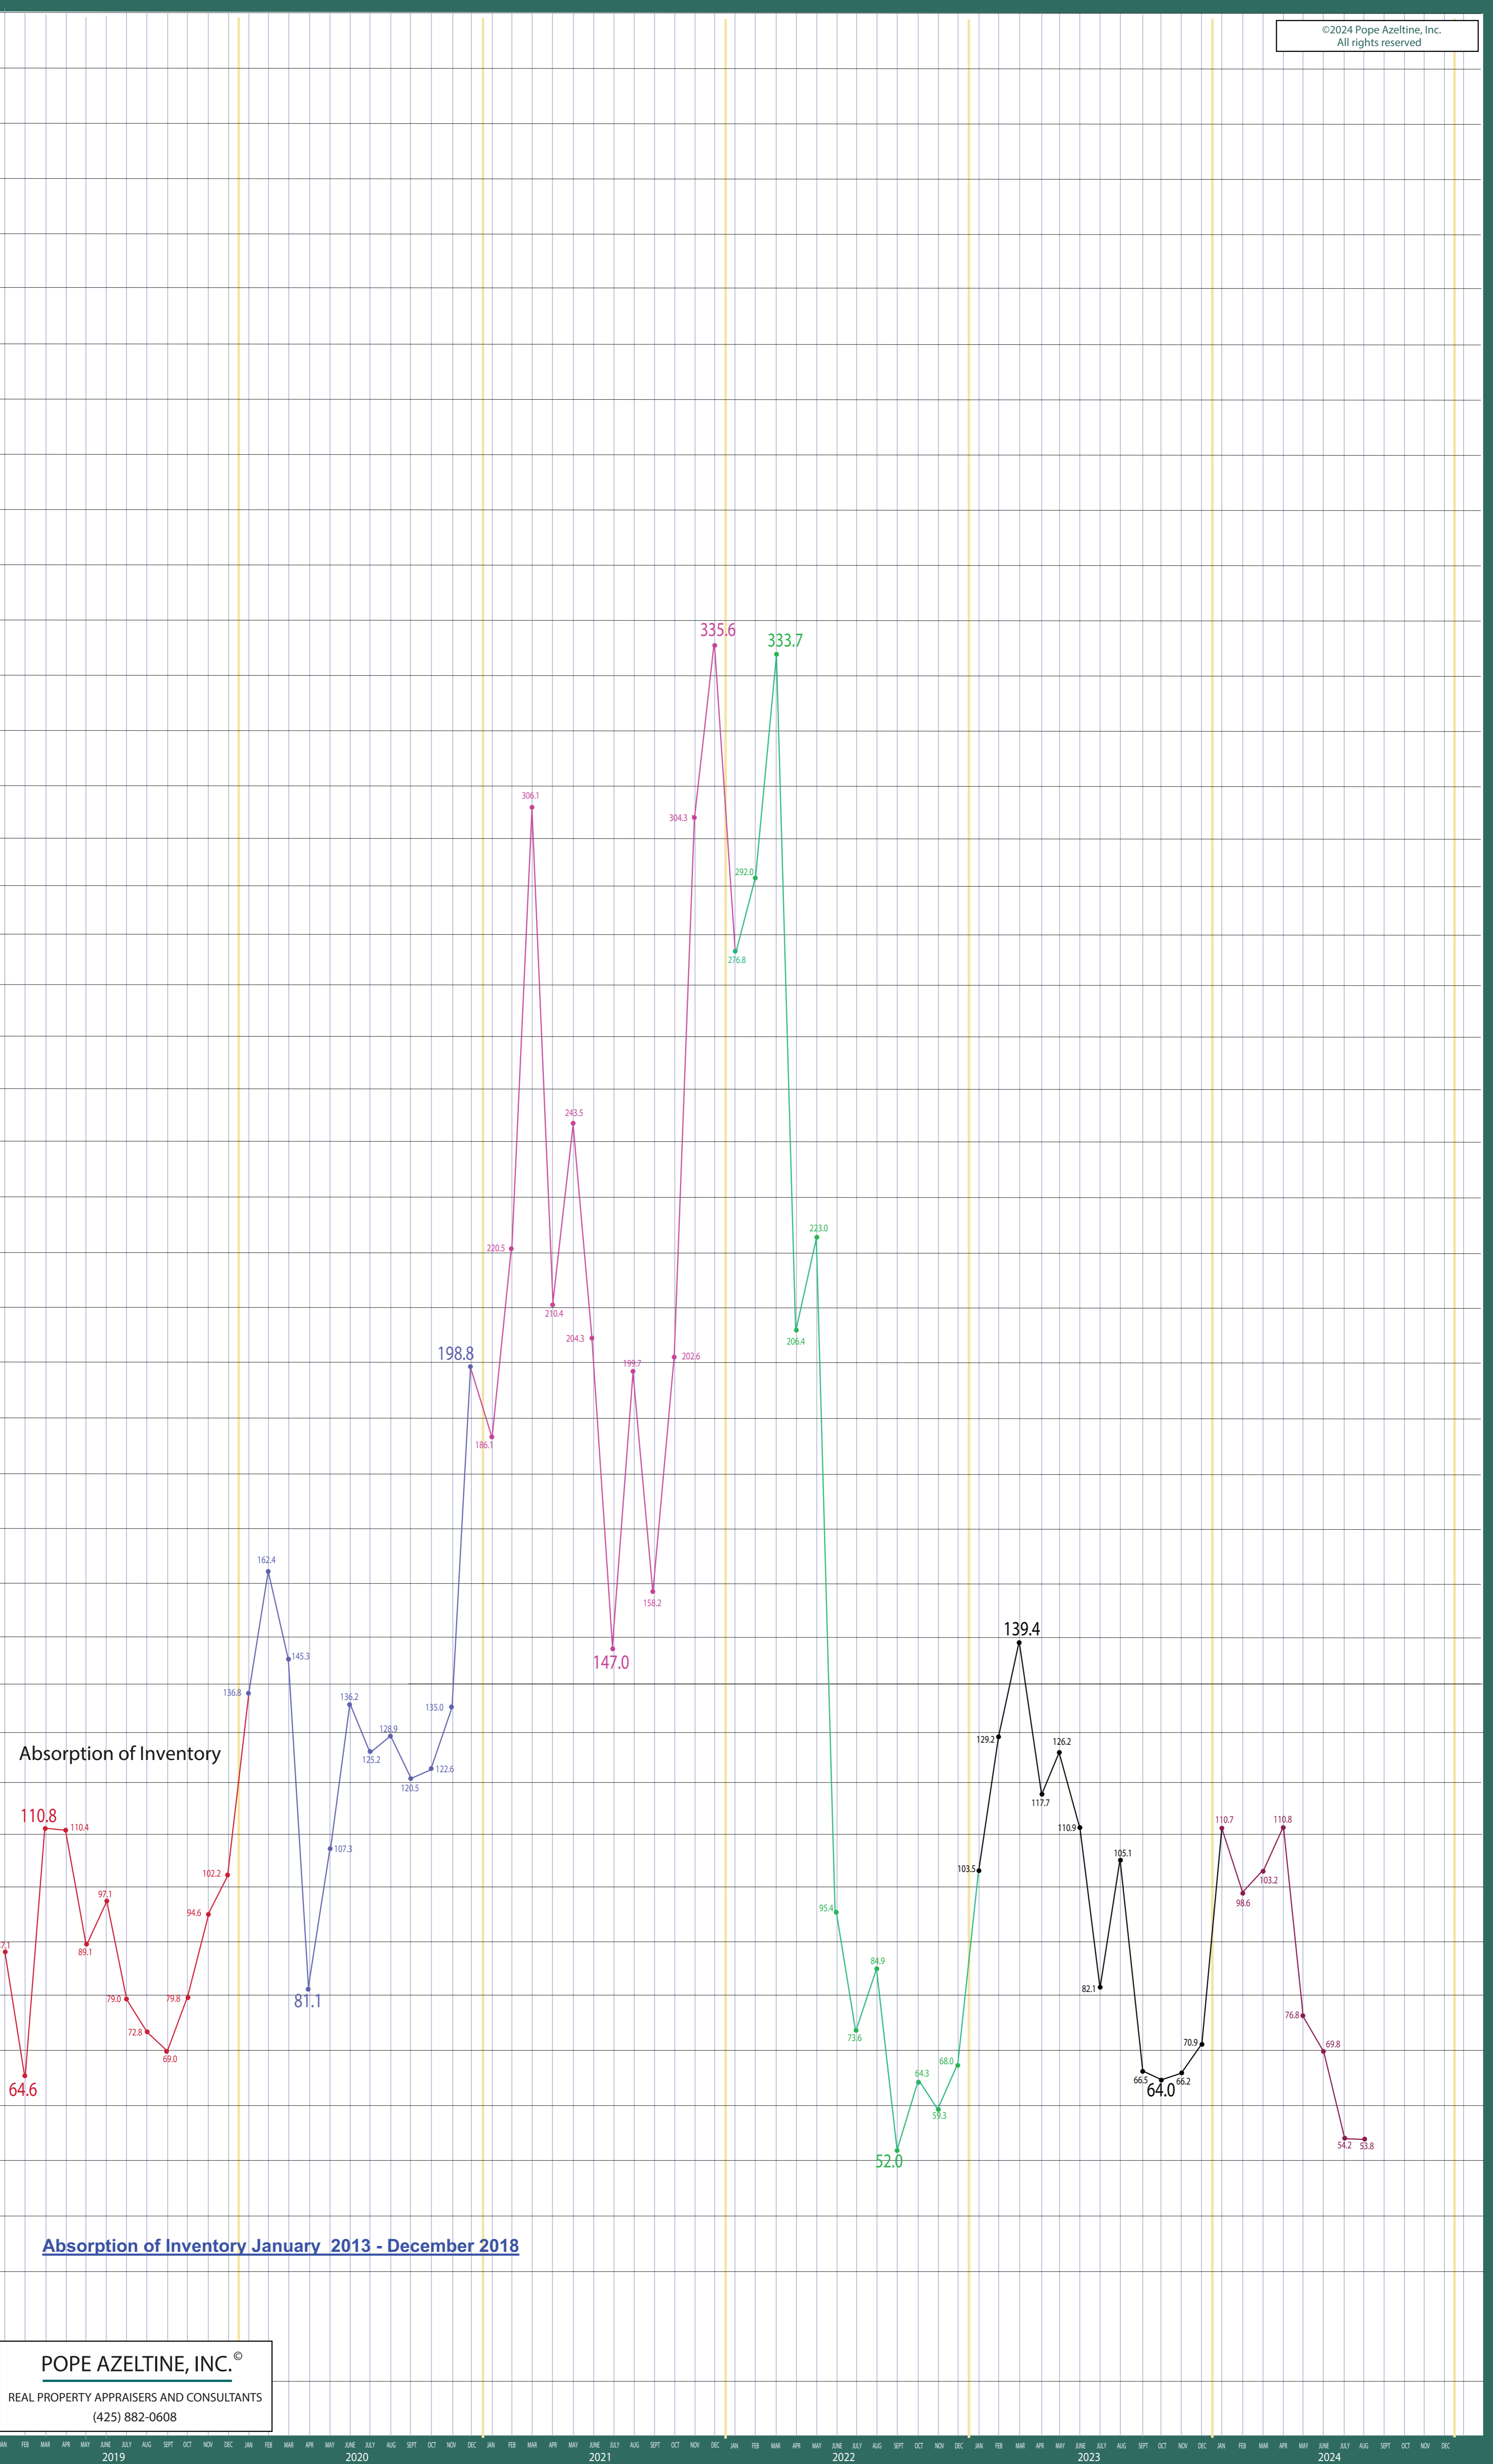

100-140 West Seattle to Federal Way

Listing Residential & Condo Only

POPE AZELTINE, INC.®
 REAL PROPERTY APPRAISERS AND CONSULTANTS
 (425) 882-0608

©2024 Pope Azeltine, Inc.
 All rights reserved

©2024 Pope Azeltine, Inc.
All rights reserved

Absorption of Inventory

Absorption of Inventory January 2013 - December 2018

POPE AZELTINE, INC.®
REAL PROPERTY APPRAISERS AND CONSULTANTS
(425) 882-0608