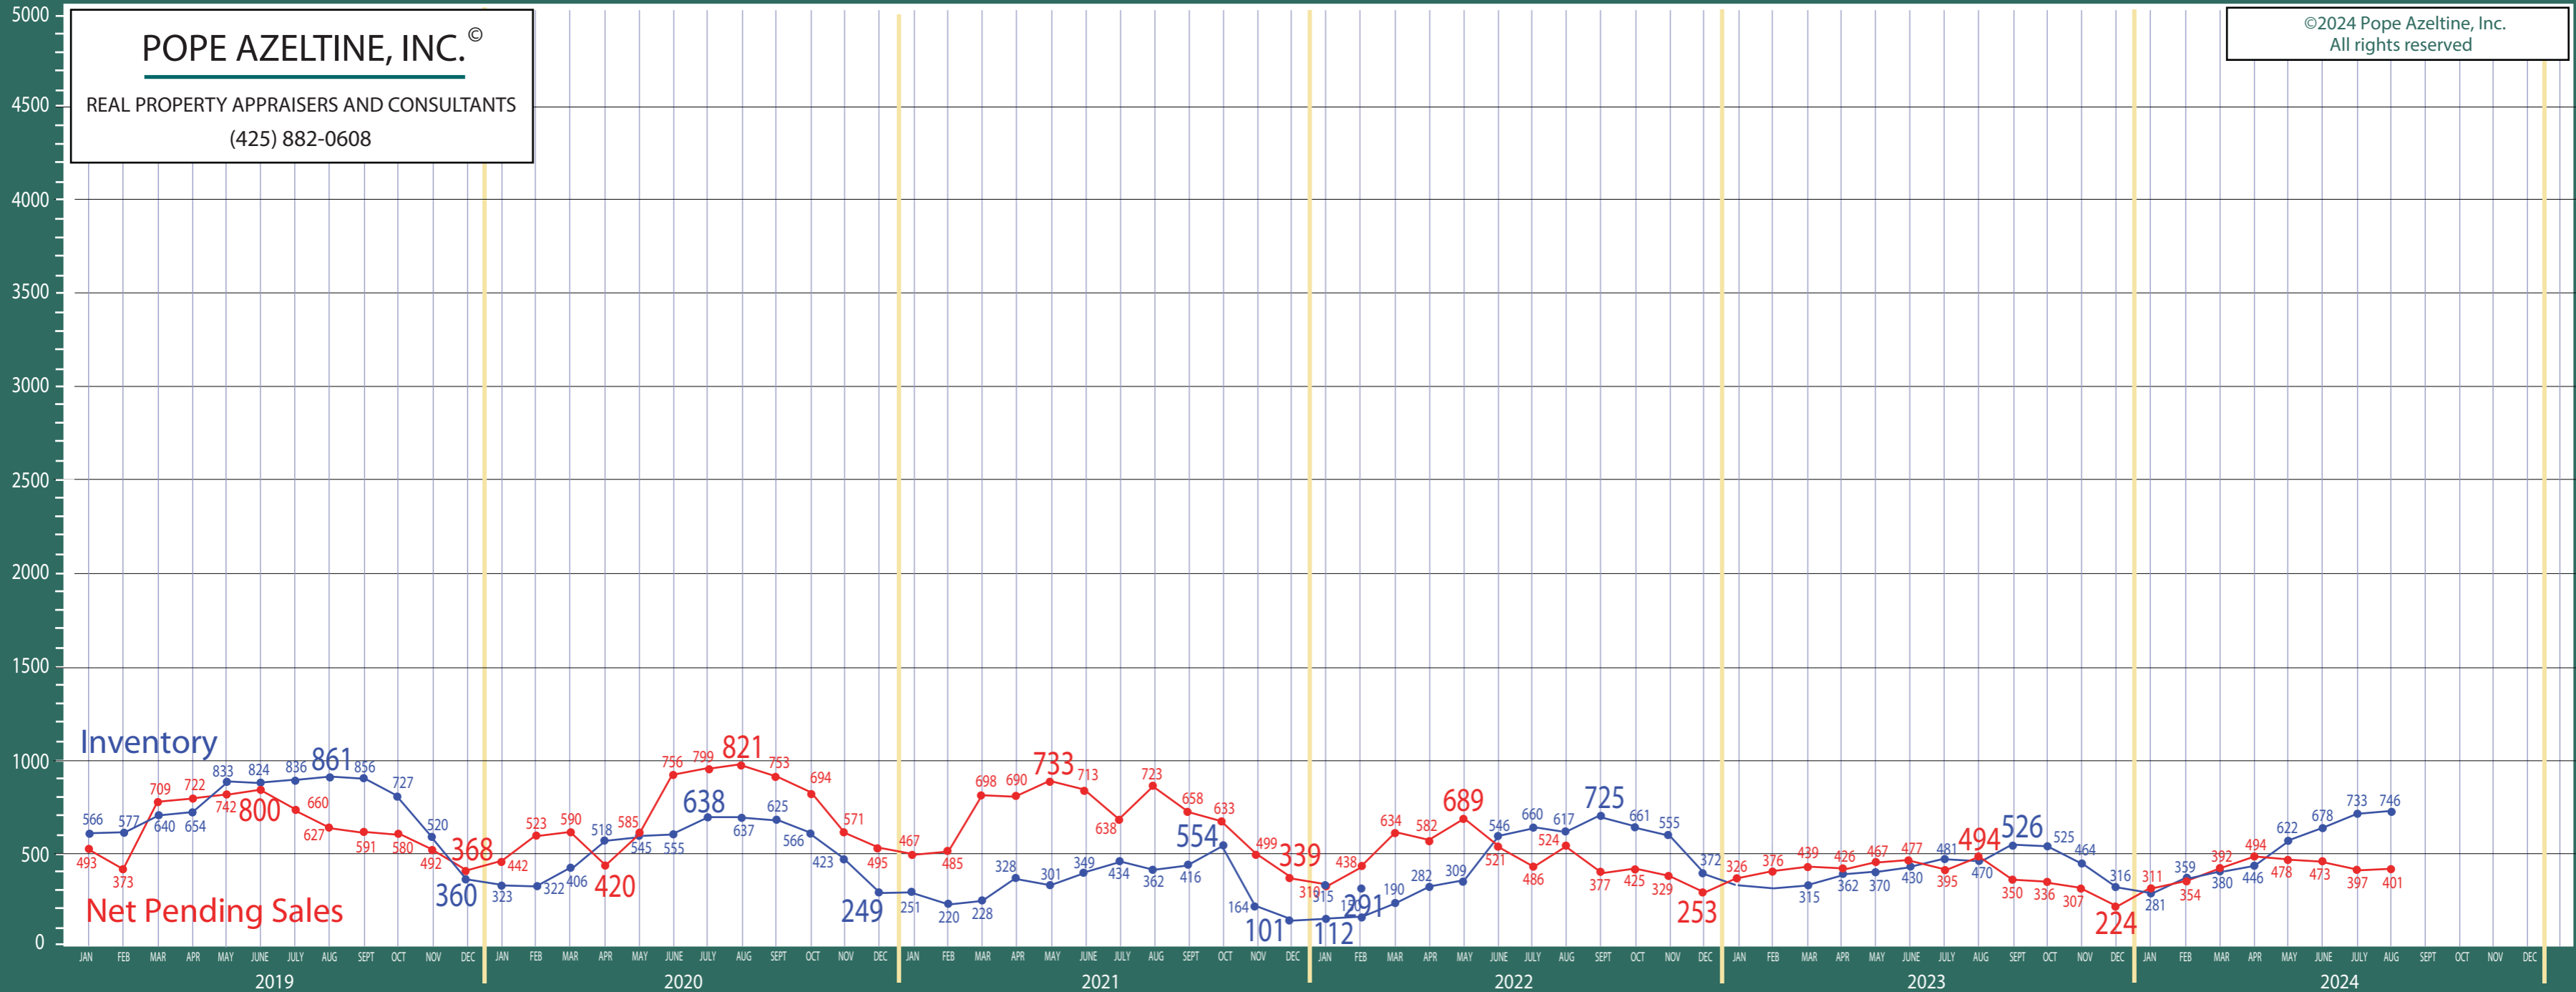

100-140 West Seattle to Federal Way

Listing Residential & Condo Only

POPE AZELTINE, INC.®
 REAL PROPERTY APPRAISERS AND CONSULTANTS
 (425) 882-0608

©2024 Pope Azeltine, Inc.
 All rights reserved

©2024 Pope Azeltine, Inc.
All rights reserved

Absorption of Inventory

Absorption of Inventory January 2013 - December 2018

POPE AZELTINE, INC.®
REAL PROPERTY APPRAISERS AND CONSULTANTS
(425) 882-0608