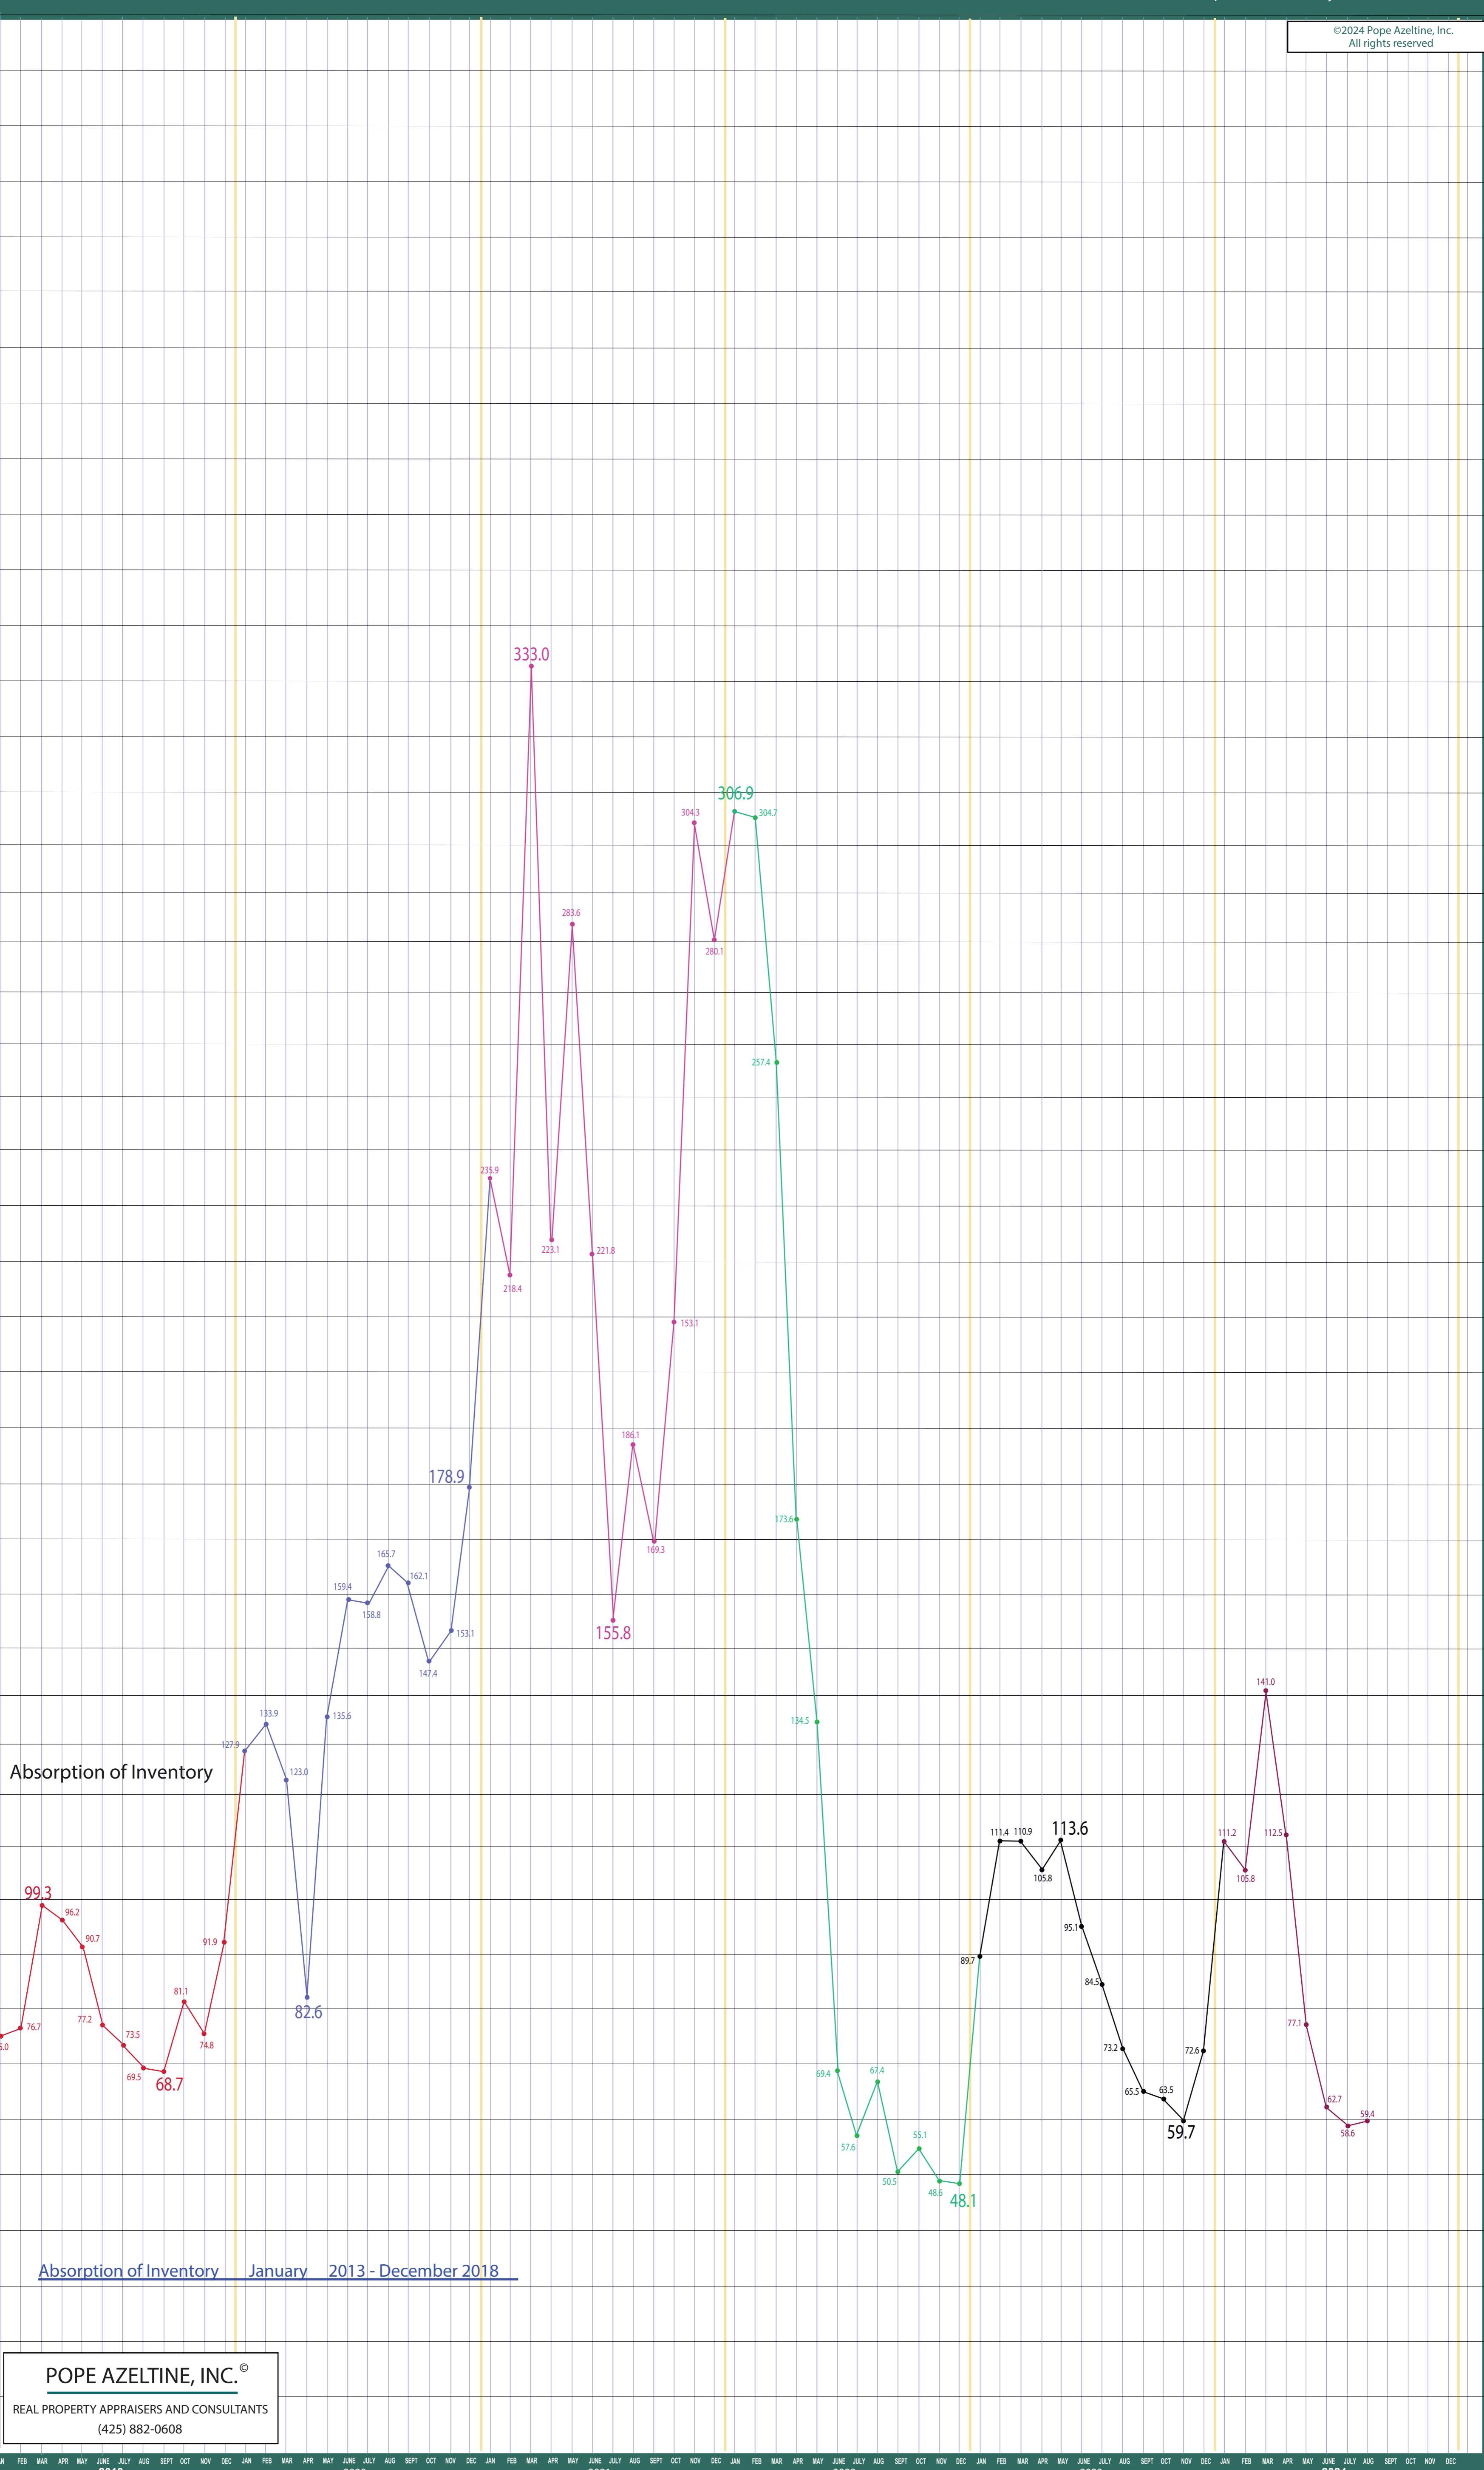

©2024 Pope Azeltine, Inc.
All rights reserved

Absorption of Inventory

Absorption of Inventory January 2013 - December 2018

POPE AZELTINE, INC.®
REAL PROPERTY APPRAISERS AND CONSULTANTS
(425) 882-0608