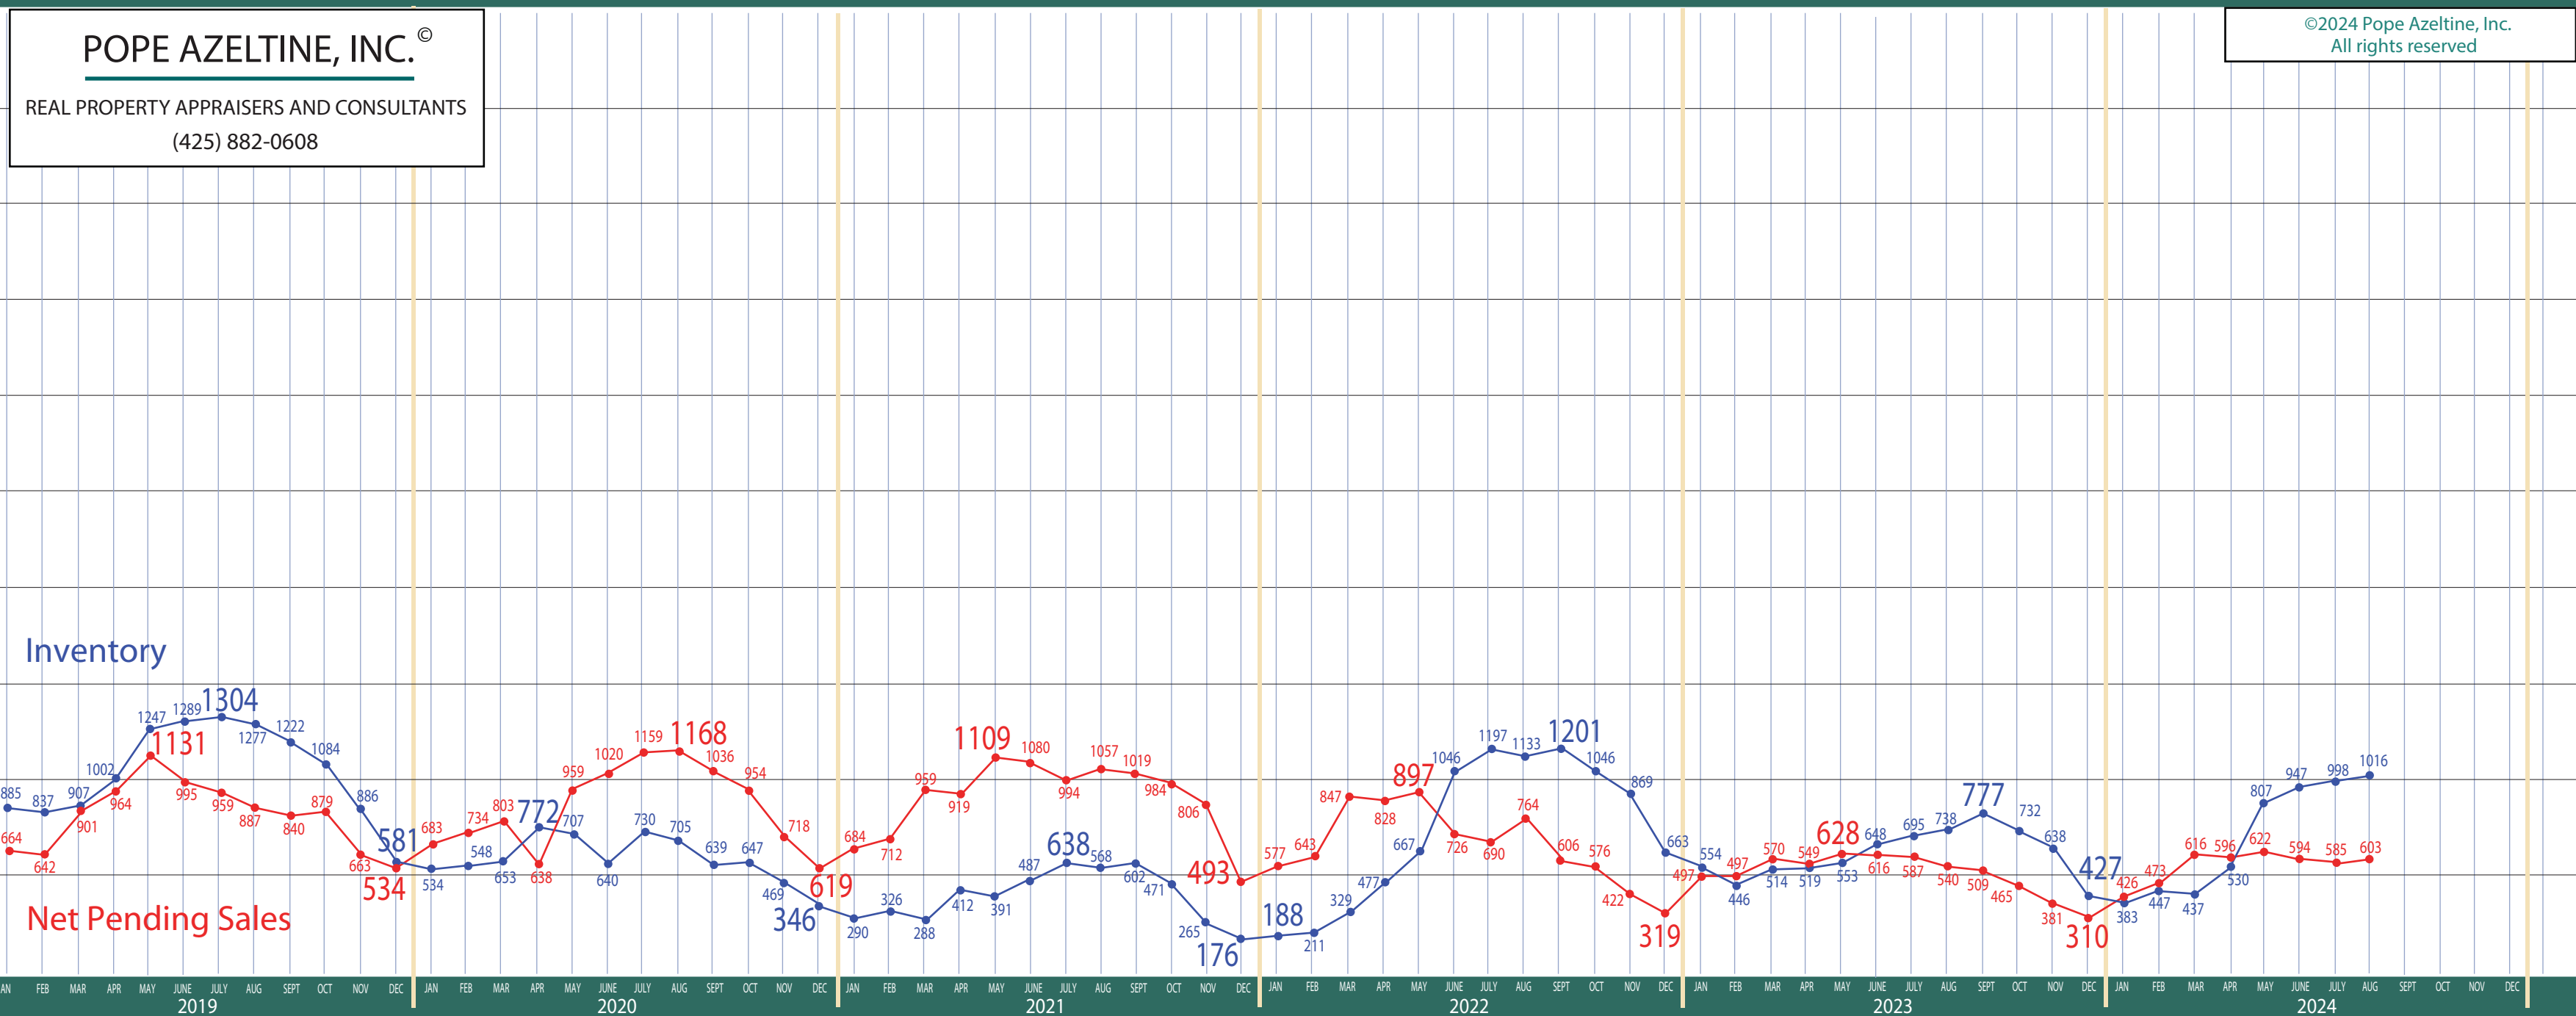

300-385 Auburn, Kent, Renton, South Seattle

Listing Residential & Condo Only

POPE AZELTINE, INC.®
REAL PROPERTY APPRAISERS AND CONSULTANTS
(425) 882-0608

©2024 Pope Azeltine, Inc.
All rights reserved