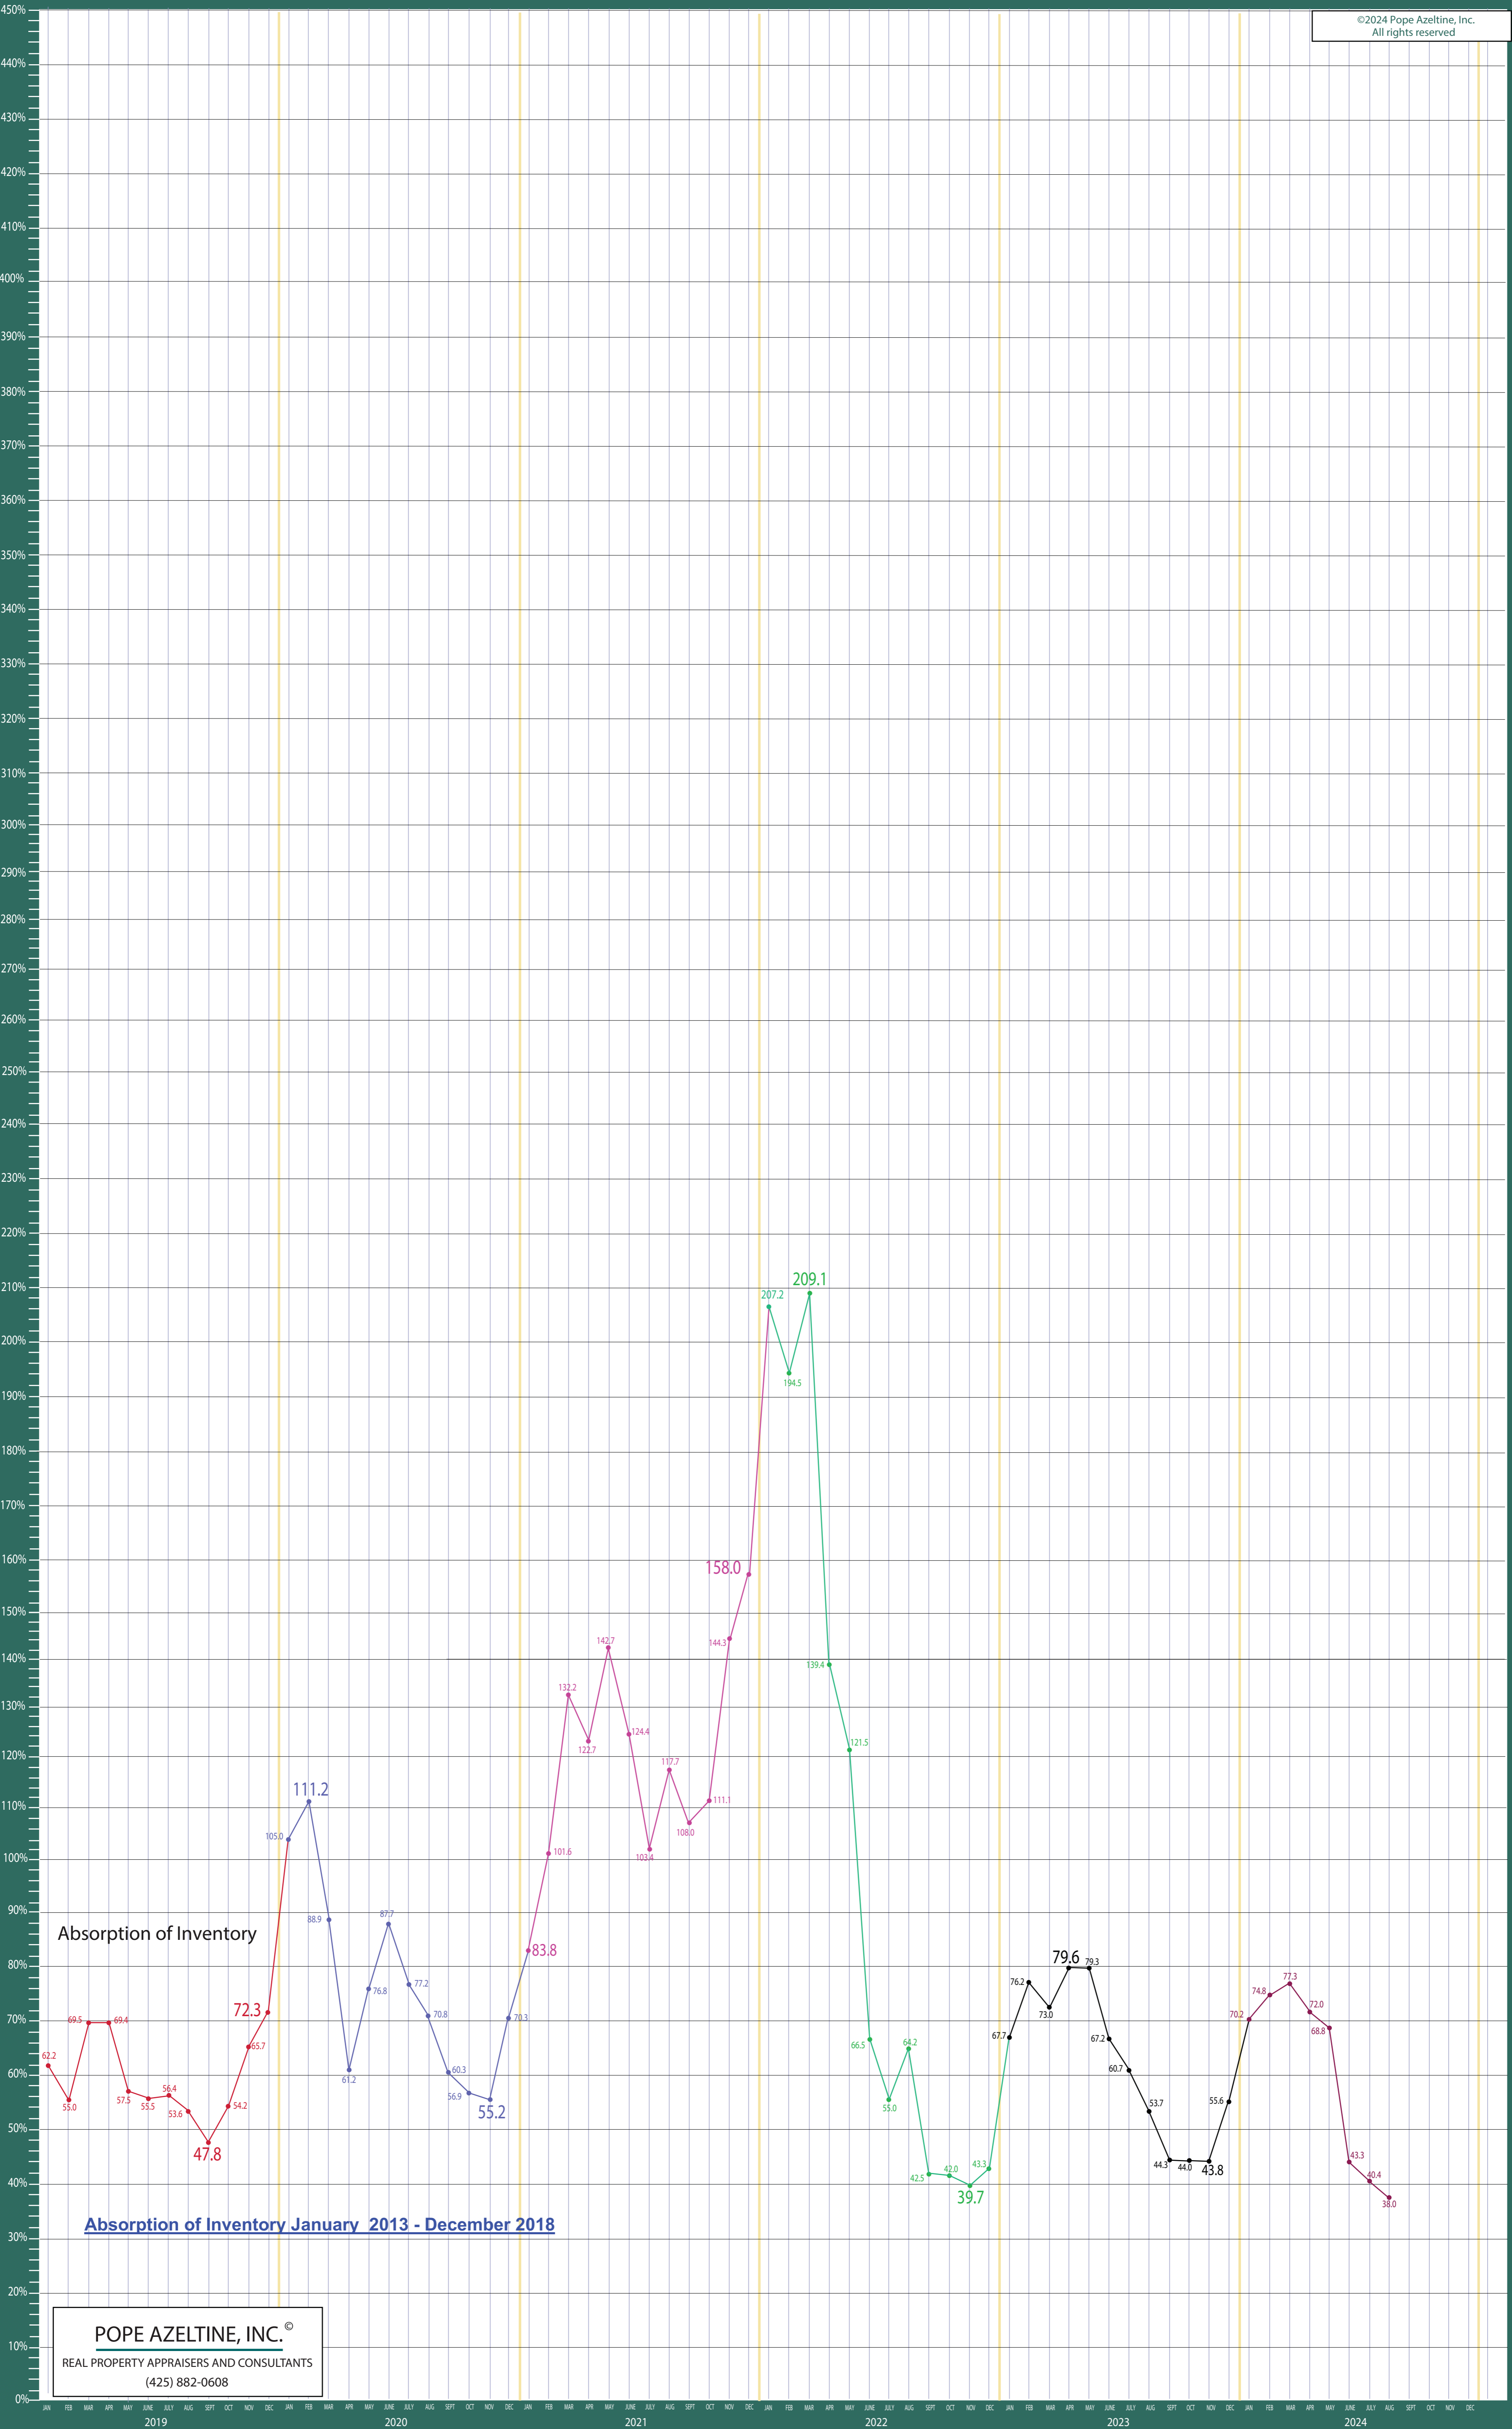

Absorption of Inventory

Absorption of Inventory January 2013 - December 2018

POPE AZELTINE, INC.®
REAL PROPERTY APPRAISERS AND CONSULTANTS
(425) 882-0608