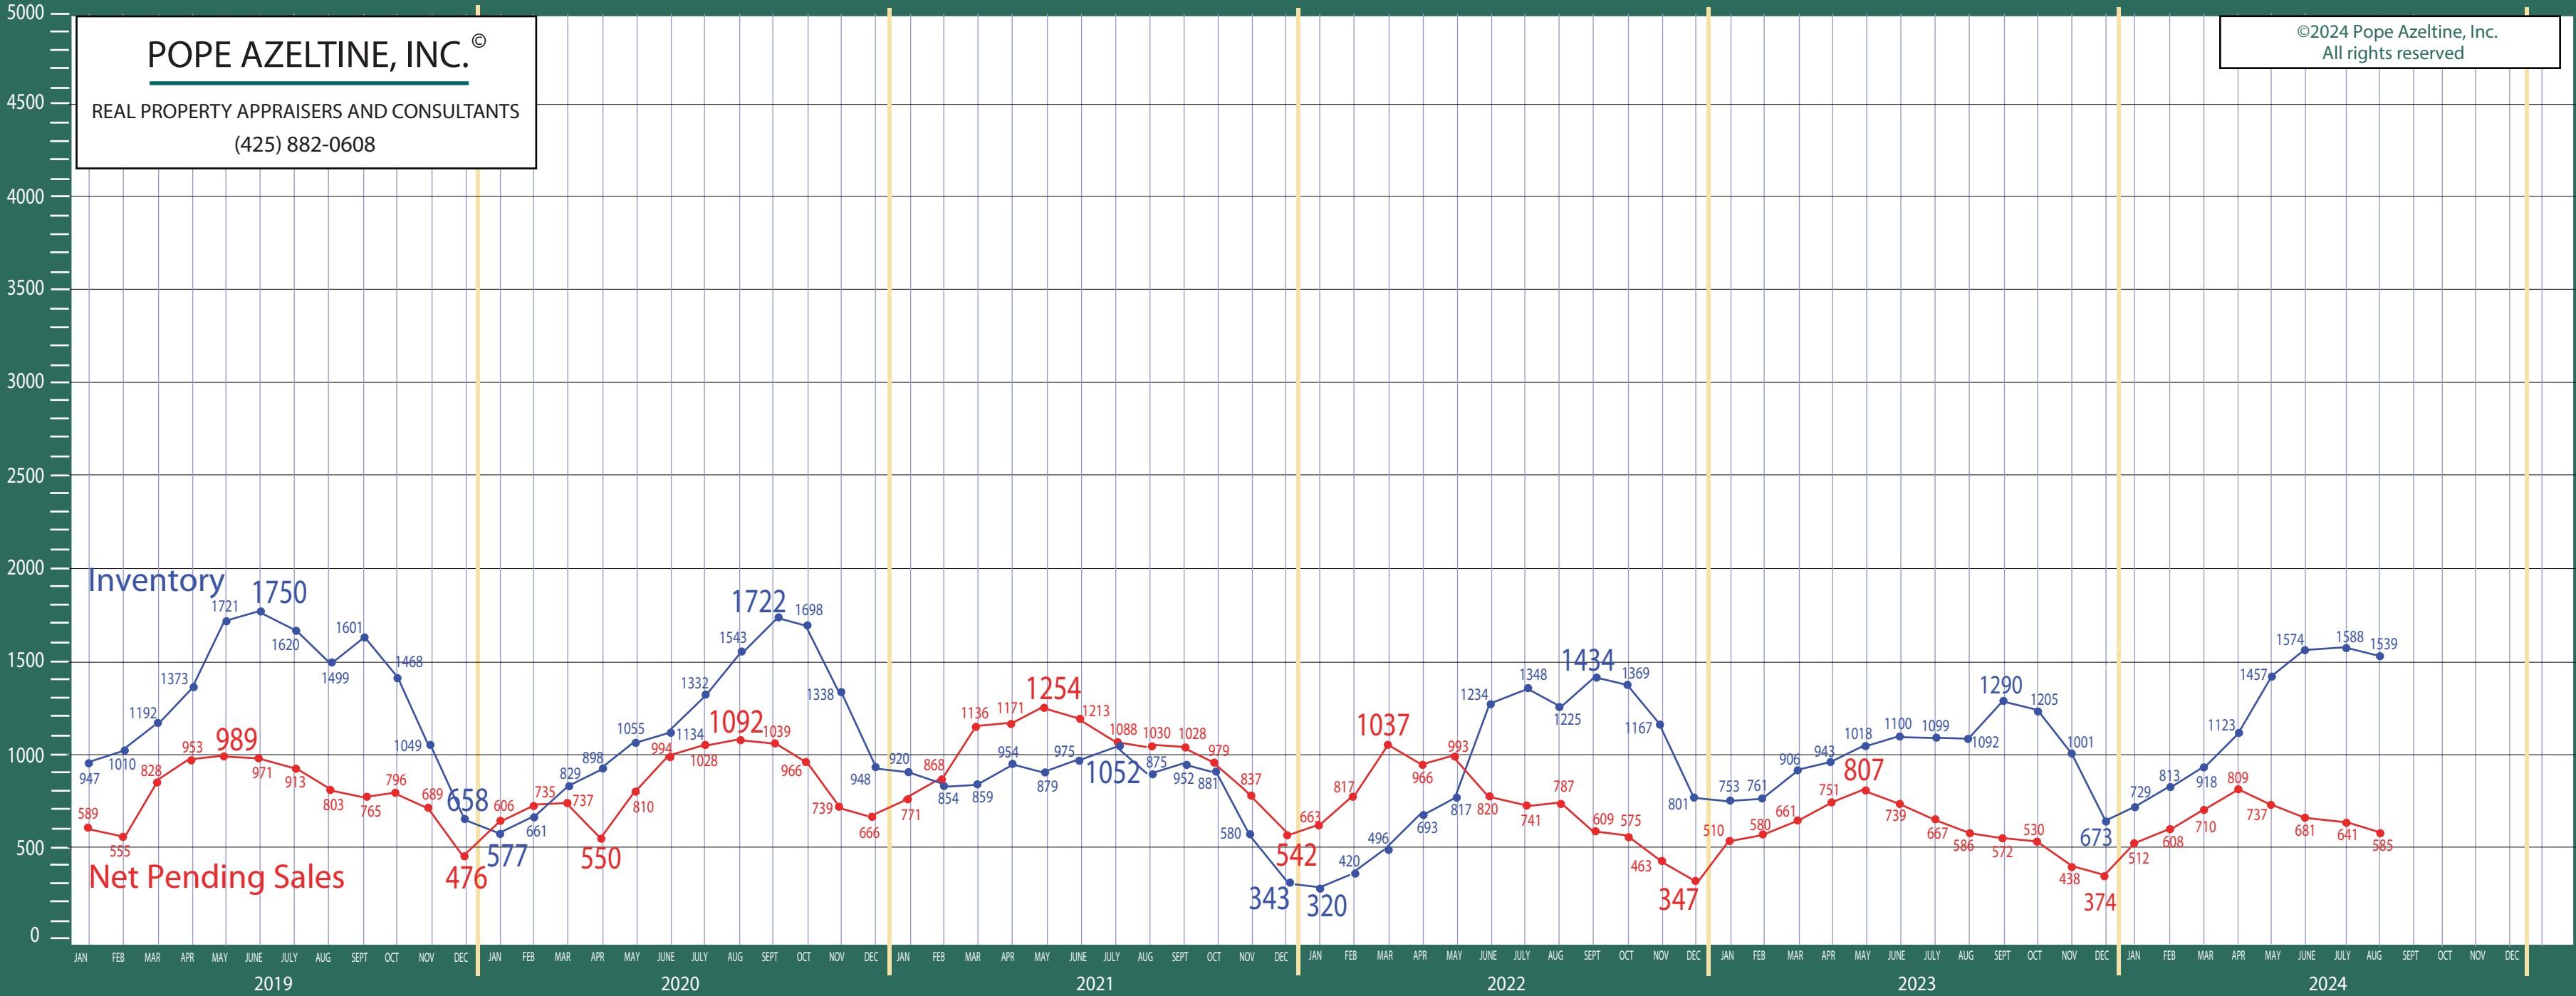

390/700-720 Central/North Seattle

Listing Residential & Condo Only

POPE AZELTINE, INC. ©
REAL PROPERTY APPRAISERS AND CONSULTANTS
(425) 882-0608

©2024 Pope Azeltine, Inc.
All rights reserved