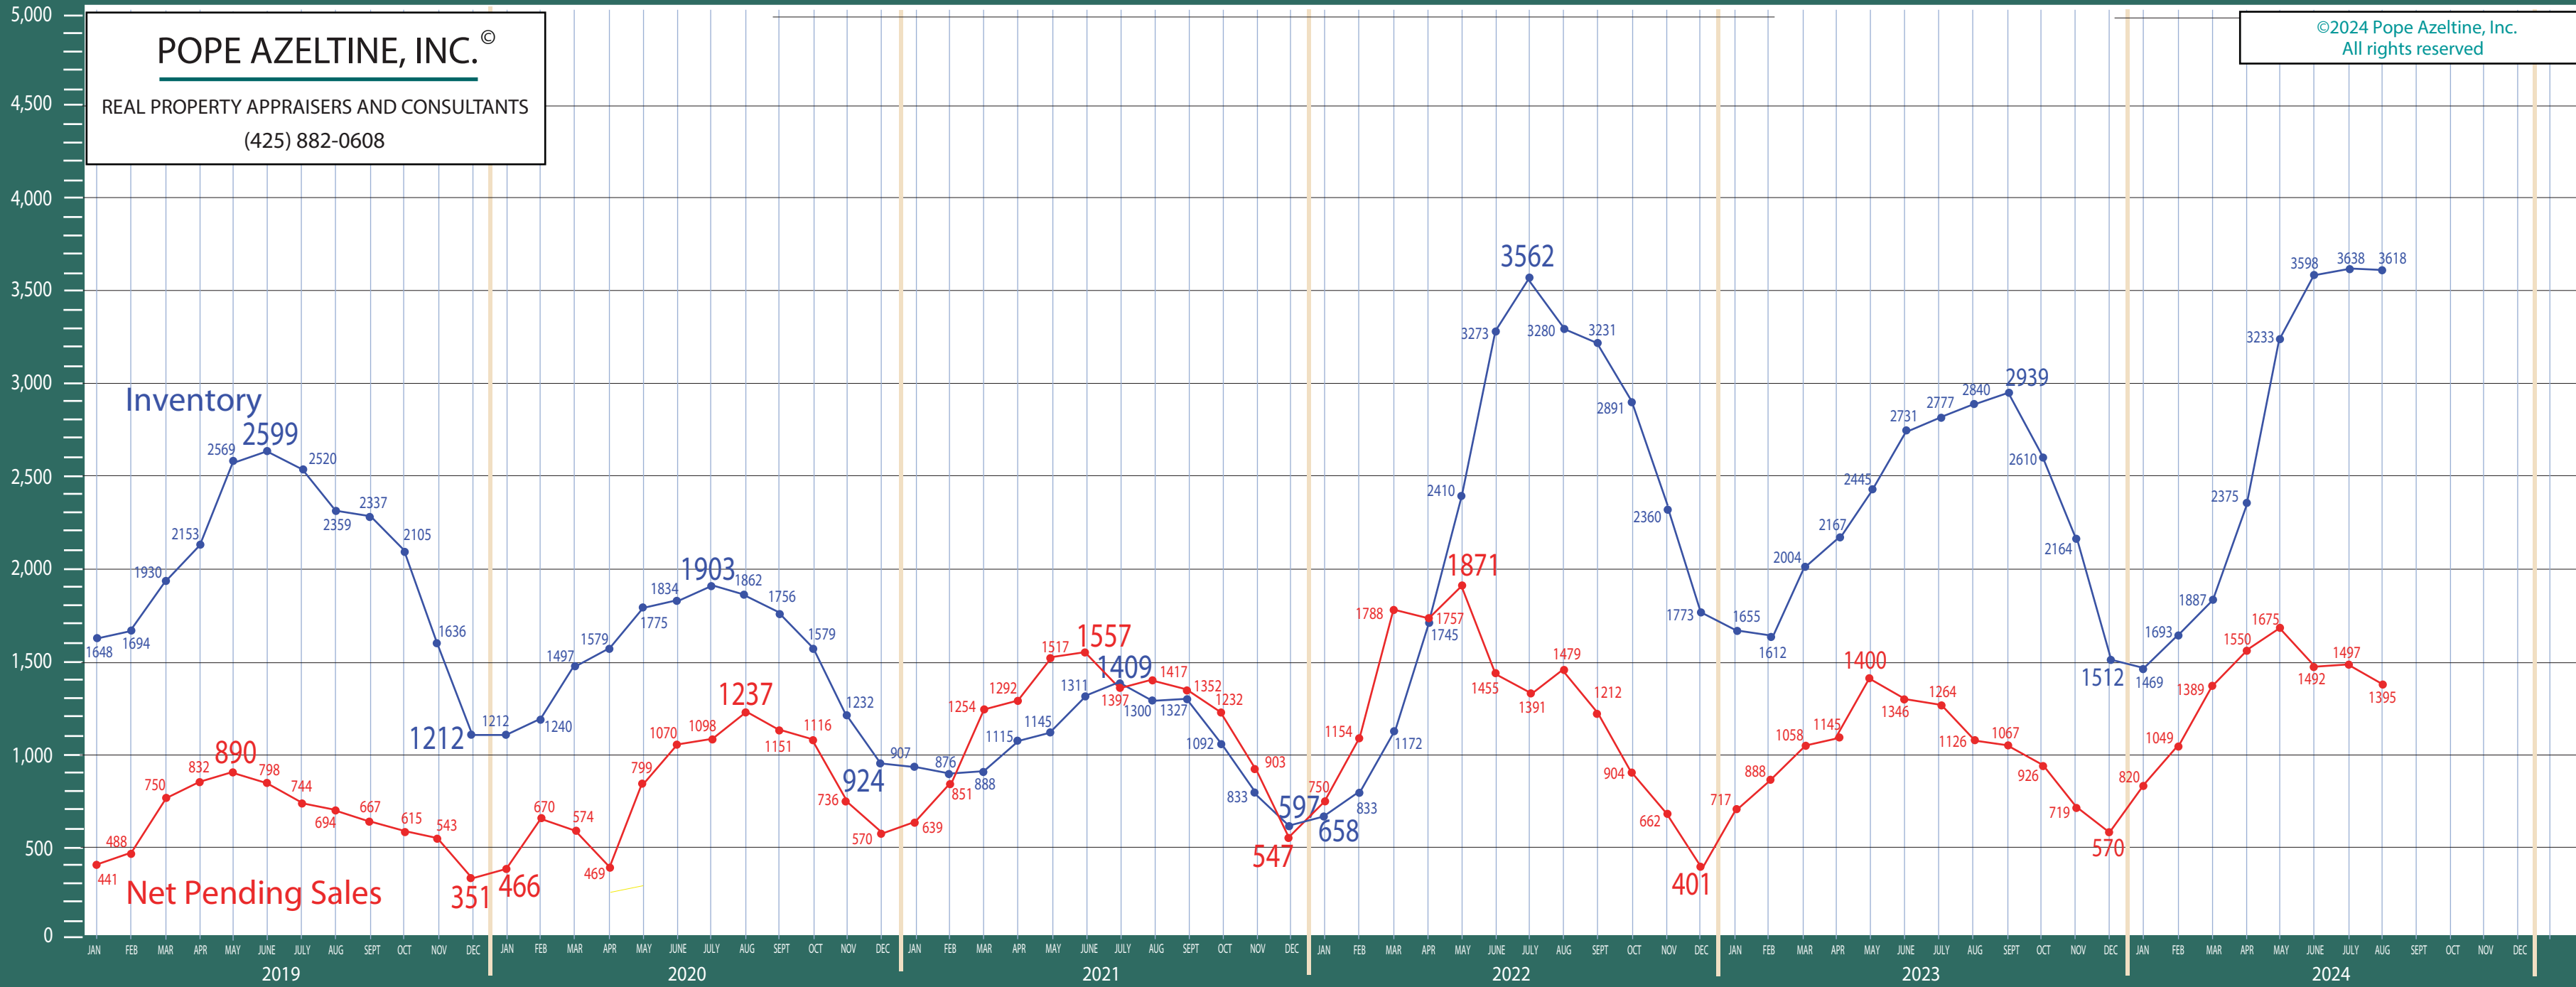

All NWMLS Areas Combined

\$1,000,000 + Residential & Condo Statistics

POPE AZELTINE, INC.®
 REAL PROPERTY APPRAISERS AND CONSULTANTS
 (425) 882-0608

©2024 Pope Azeltine, Inc.
 All rights reserved

POPE AZELTINE, INC.®