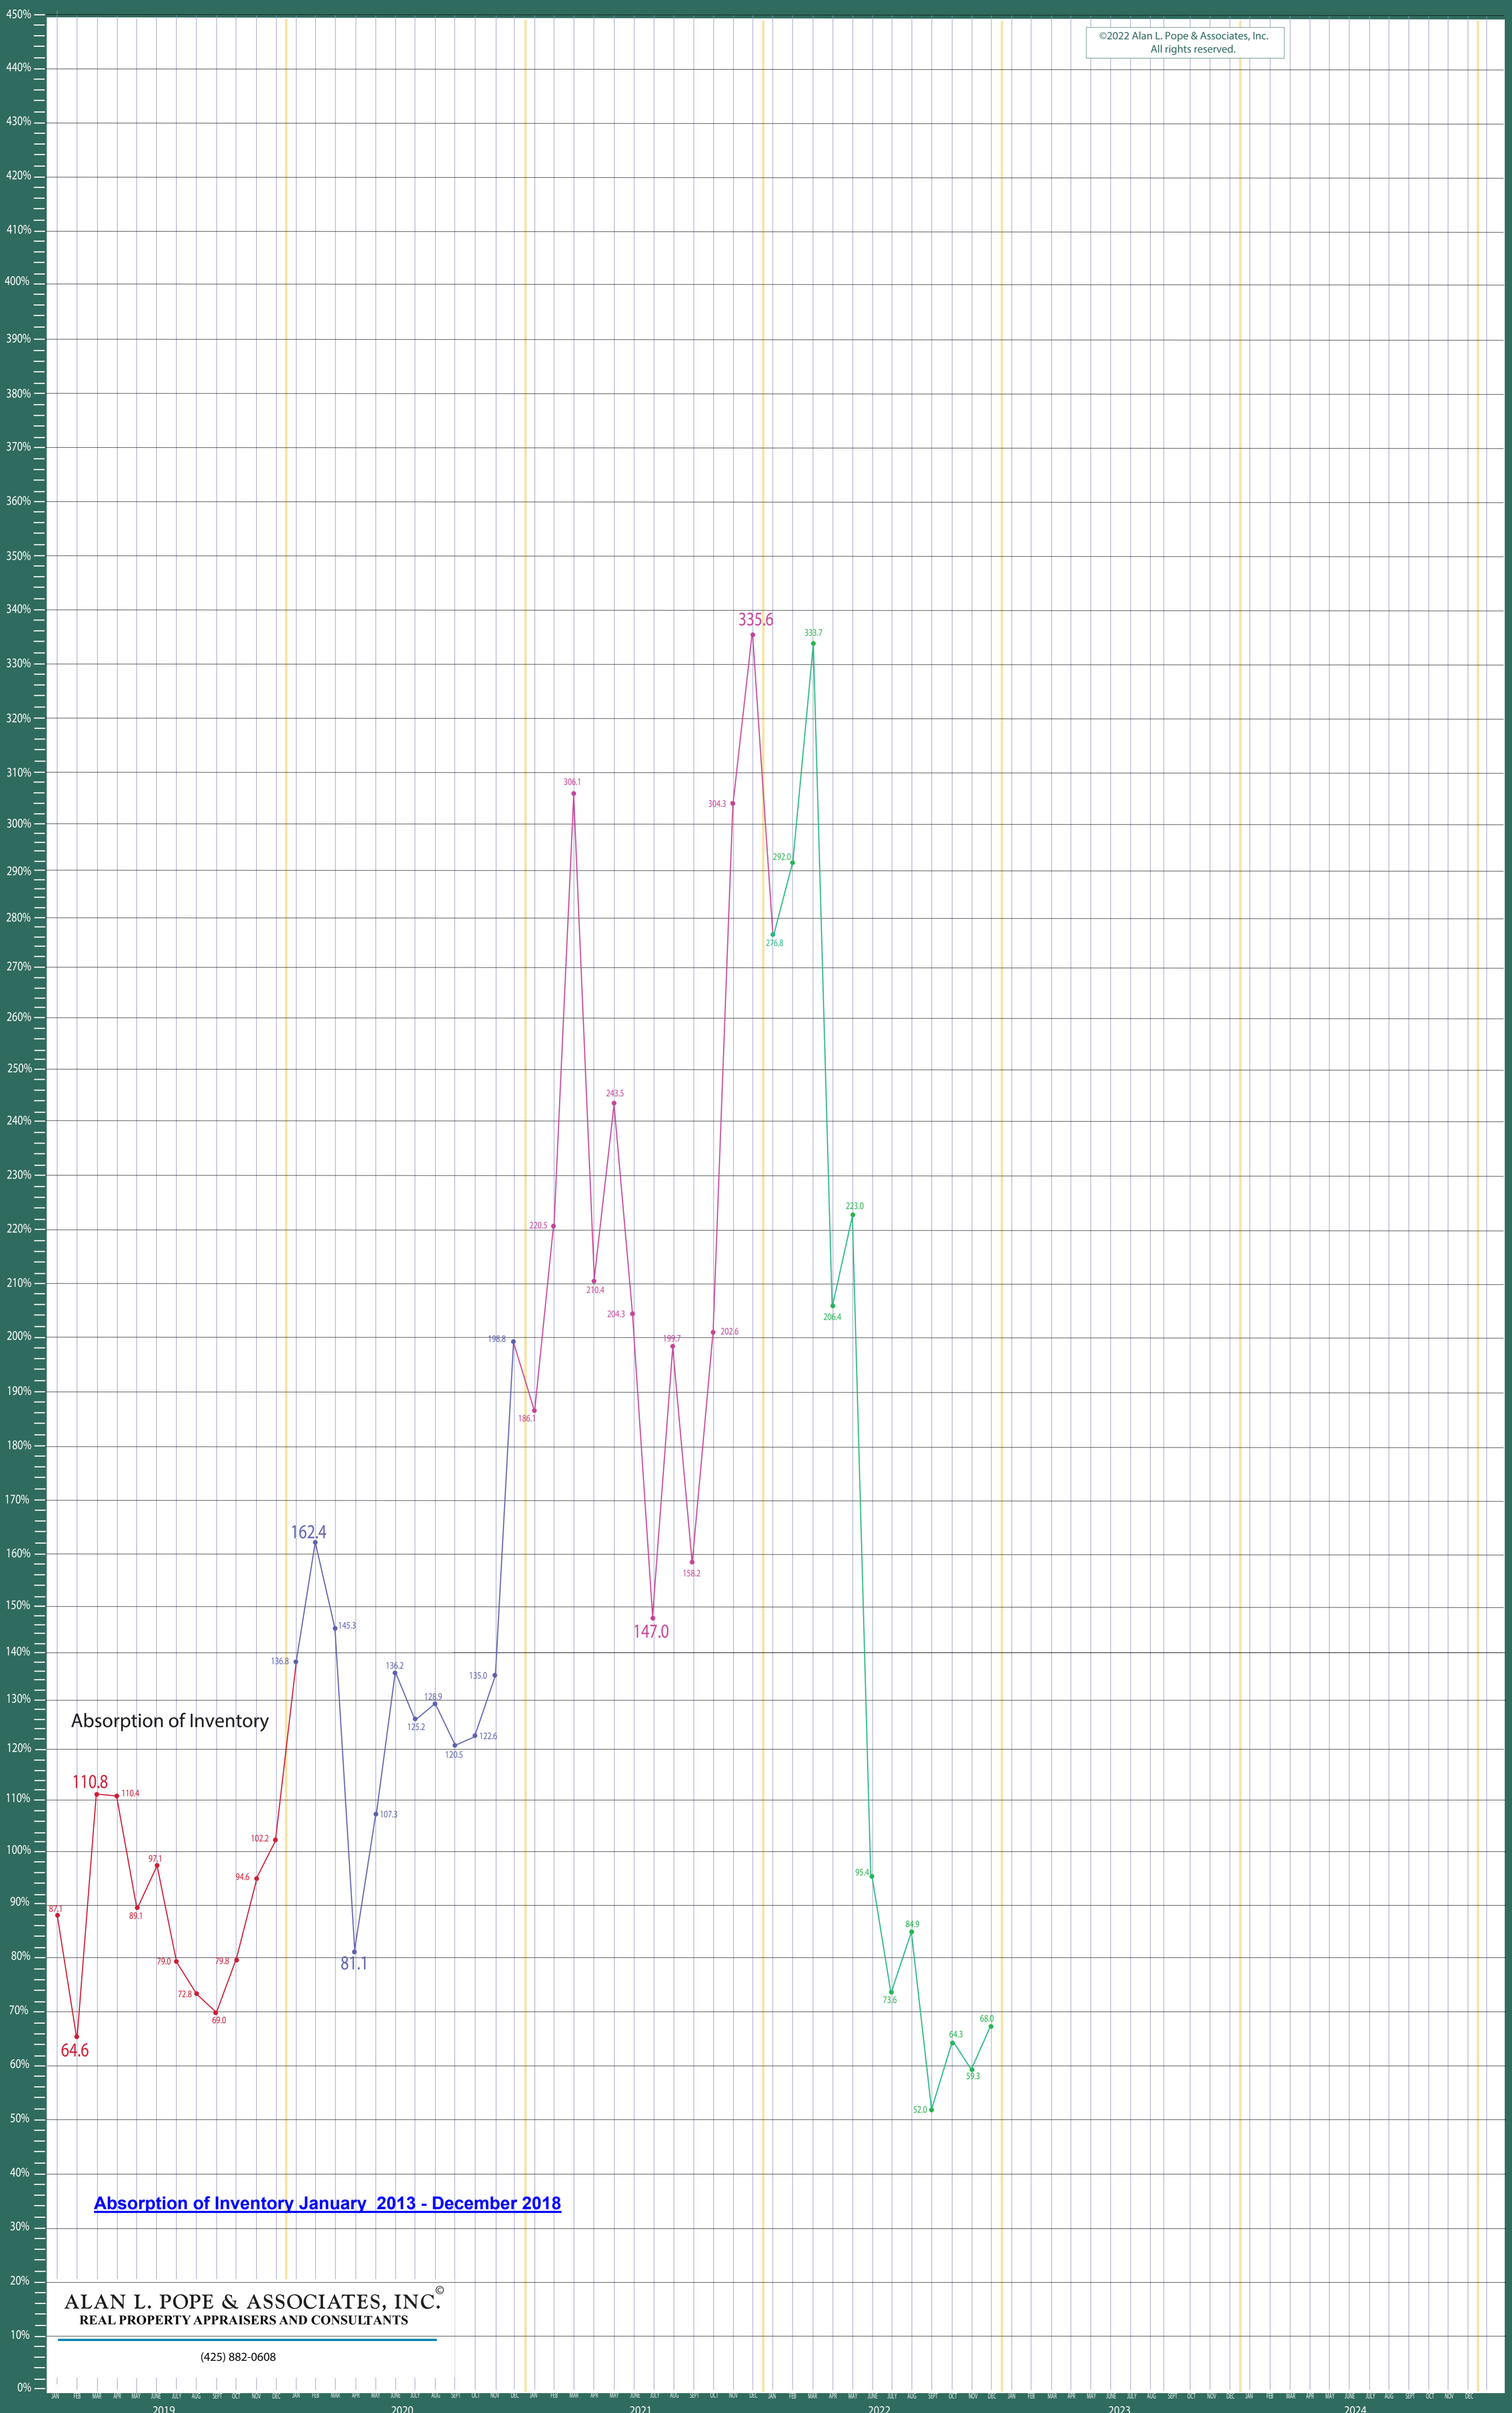

100-140 West Seattle to Federal Way

Listing Residential & Condo Only

ALAN L. POPE & ASSOCIATES, INC.®

REAL PROPERTY APPRAISERS AND CONSULTANTS

(425) 882-0608

©2022 Alan L. Pope & Associates, Inc.
All rights reserved

Information Provided by The Northwest Multiple Listing Service

©2022 Alan L. Pope & Associates, Inc.
All rights reserved.

Absorption of Inventory

Absorption of Inventory January 2013 - December 2018

ALAN L. POPE & ASSOCIATES, INC.
REAL PROPERTY APPRAISERS AND CONSULTANTS