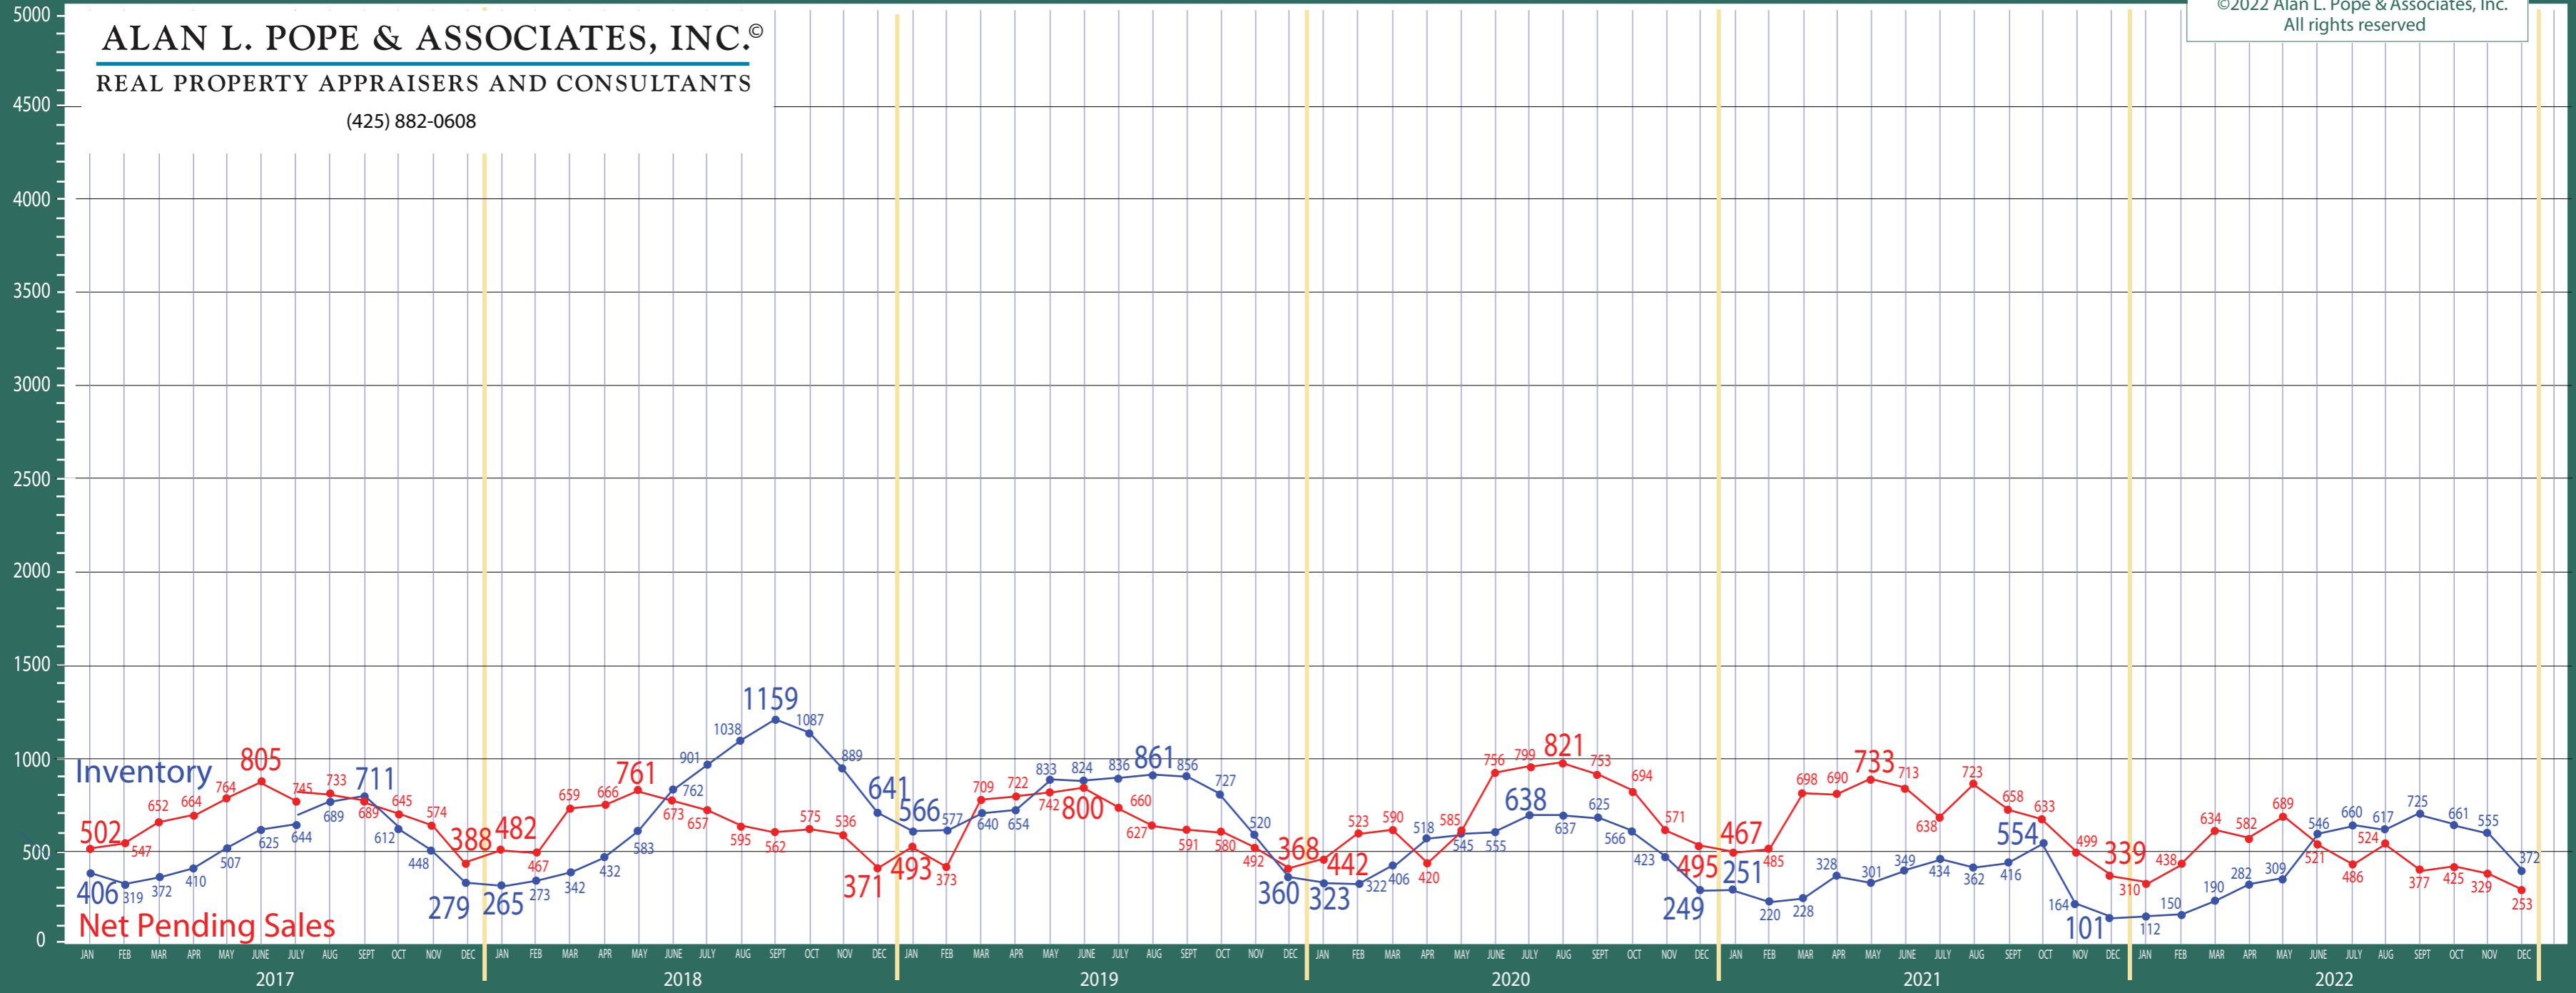

100-140 West Seattle to Federal Way

Listing Residential & Condo Only

ALAN L. POPE & ASSOCIATES, INC.®

REAL PROPERTY APPRAISERS AND CONSULTANTS

(425) 882-0608

©2022 Alan L. Pope & Associates, Inc.
All rights reserved

Information Provided by The Northwest Multiple Listing Service

©2022 Alan L. Pope & Associates, Inc.
All rights reserved.

Absorption of Inventory

Absorption of Inventory January 2013 - December 2018

ALAN L. POPE & ASSOCIATES, INC.
REAL PROPERTY APPRAISERS AND CONSULTANTS