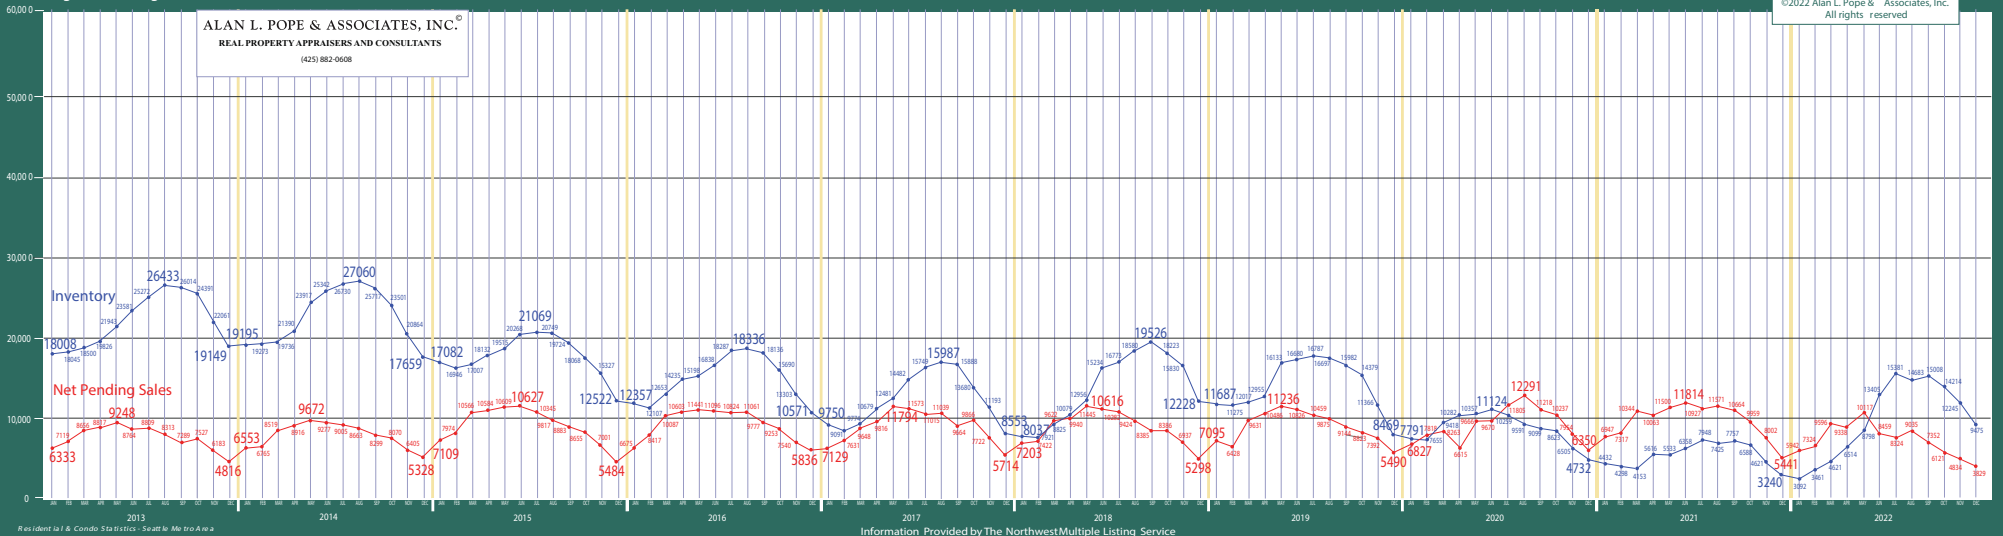

ALAN L. POPE & ASSOCIATES, INC.  
REAL PROPERTY APPRAISERS AND CONSULTANTS  
(425) 882-0608

©2022 Alan L. Pope & Associates, Inc. All rights reserved

ALAN L. POPE & ASSOCIATES, INC.  
REAL PROPERTY APPRAISERS AND CONSULTANTS  
(425) 882-0608