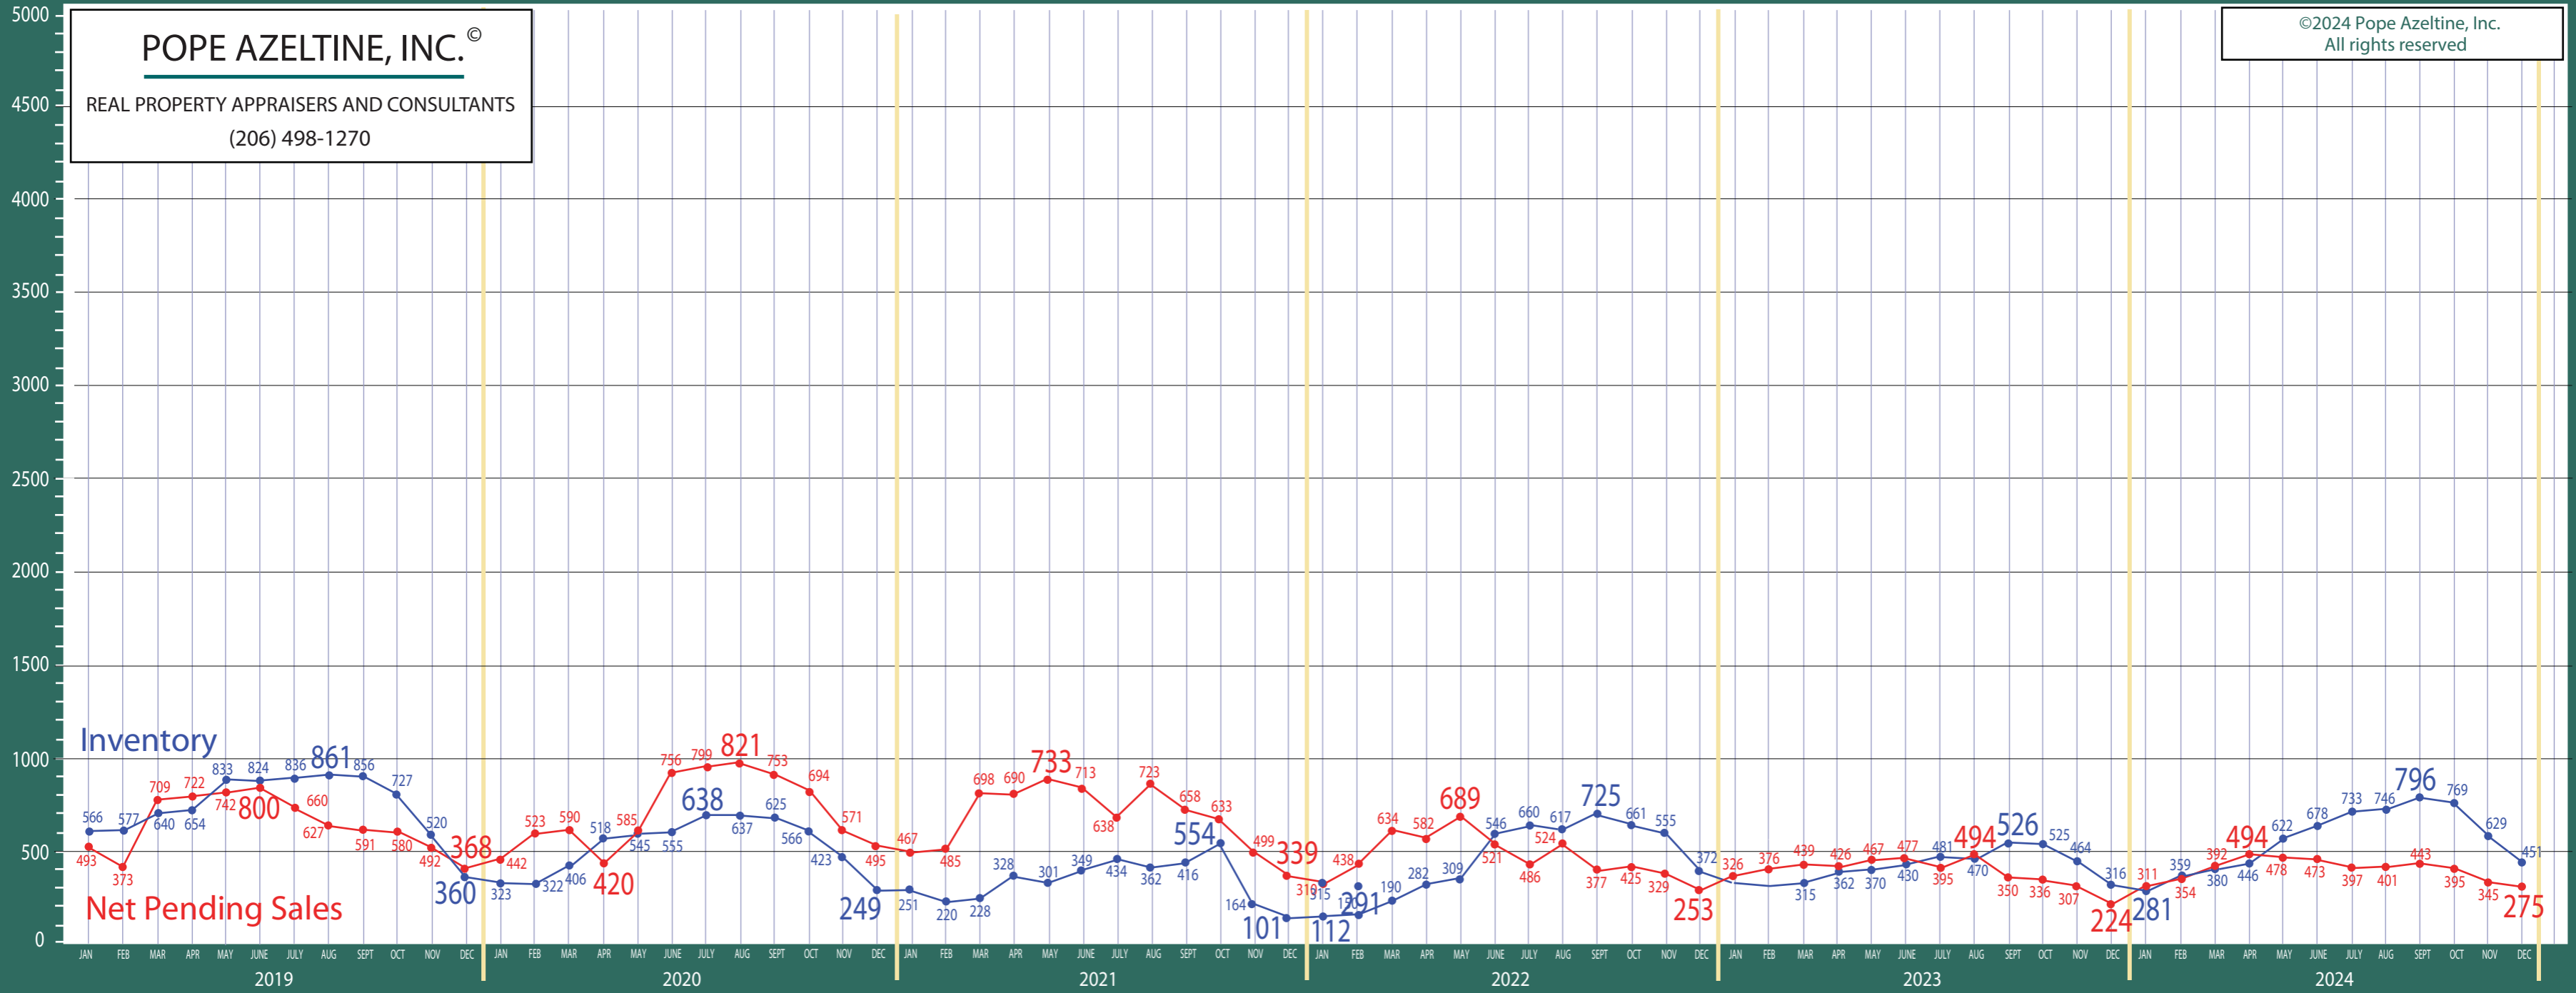

100-140 West Seattle to Federal Way

Listing Residential & Condo Only

POPE AZELTINE, INC.®
 REAL PROPERTY APPRAISERS AND CONSULTANTS
 (206) 498-1270

©2024 Pope Azeltine, Inc.
 All rights reserved

©2024 Pope Azeltine, Inc.
All rights reserved