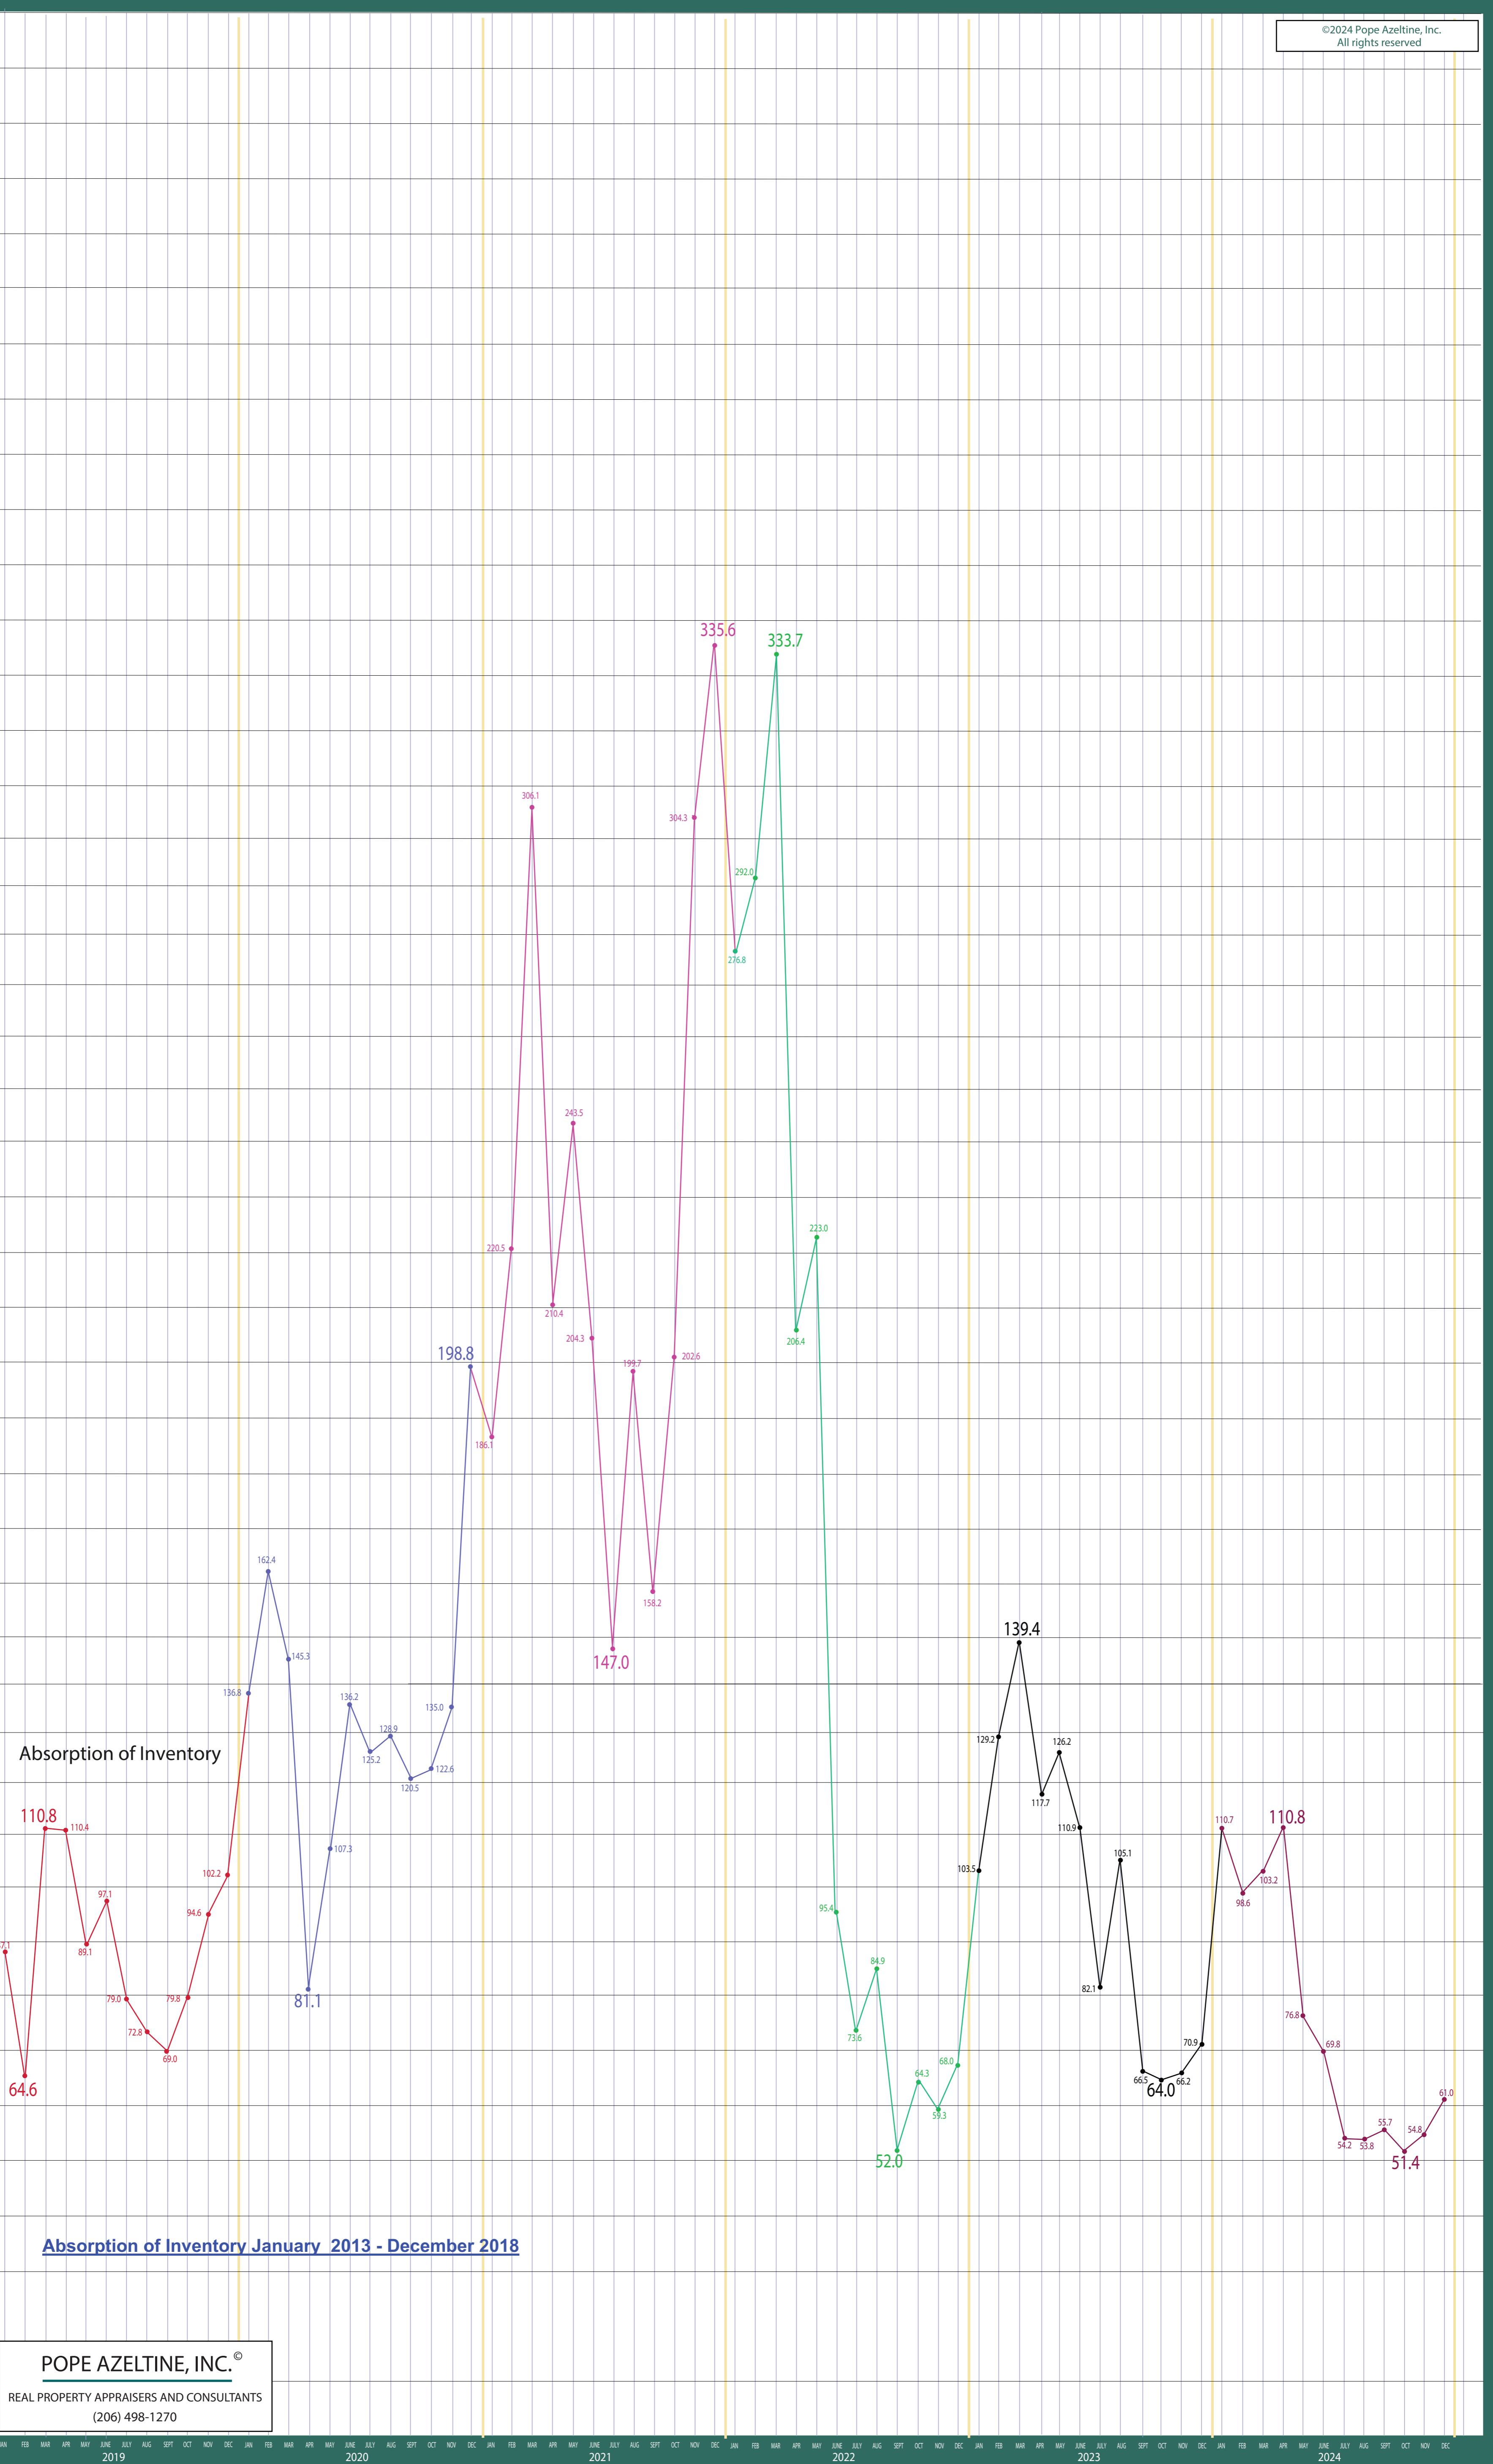

100-140 West Seattle to Federal Way

Listing Residential & Condo Only

POPE AZELTINE, INC.®
 REAL PROPERTY APPRAISERS AND CONSULTANTS
 (206) 498-1270

©2024 Pope Azeltine, Inc.
 All rights reserved

©2024 Pope Azeltine, Inc.
All rights reserved

Absorption of Inventory

Absorption of Inventory January 2013 - December 2018

POPE AZELTINE, INC.®
REAL PROPERTY APPRAISERS AND CONSULTANTS
(206) 498-1270