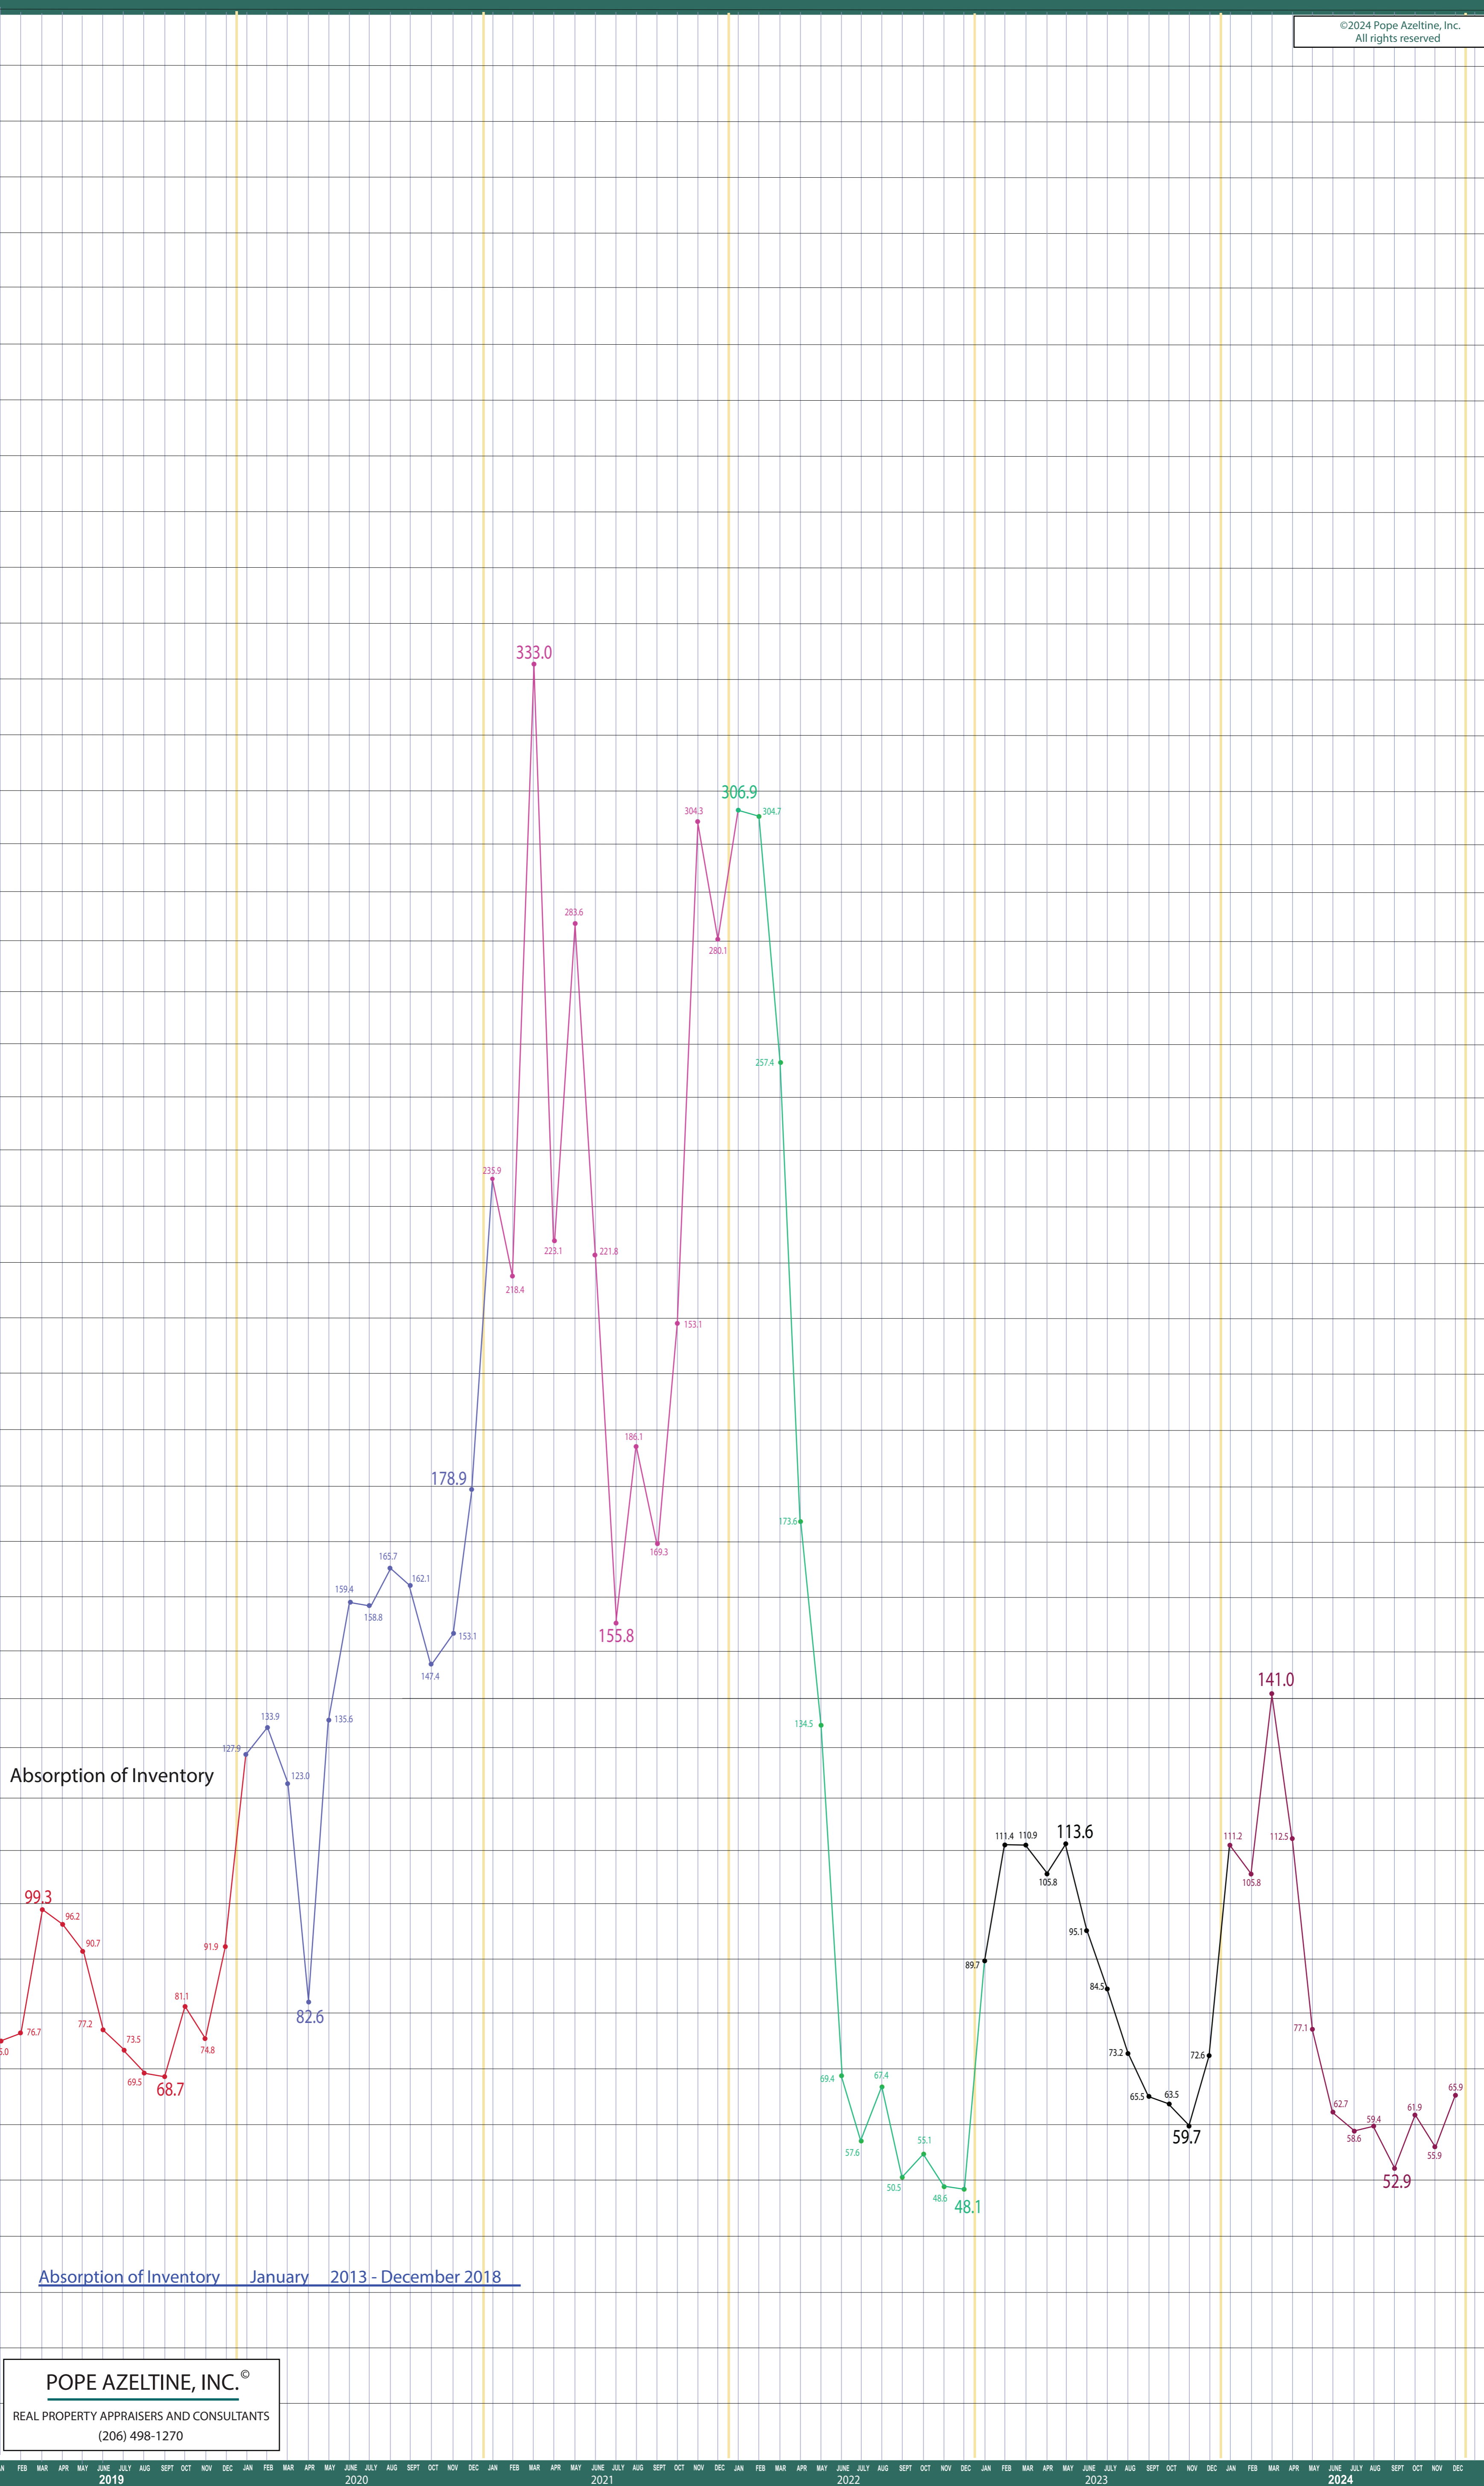

©2024 Pope Azeltine, Inc.
All rights reserved

Absorption of Inventory

Absorption of Inventory January 2013 - December 2018

POPE AZELTINE, INC.®
REAL PROPERTY APPRAISERS AND CONSULTANTS
(206) 498-1270