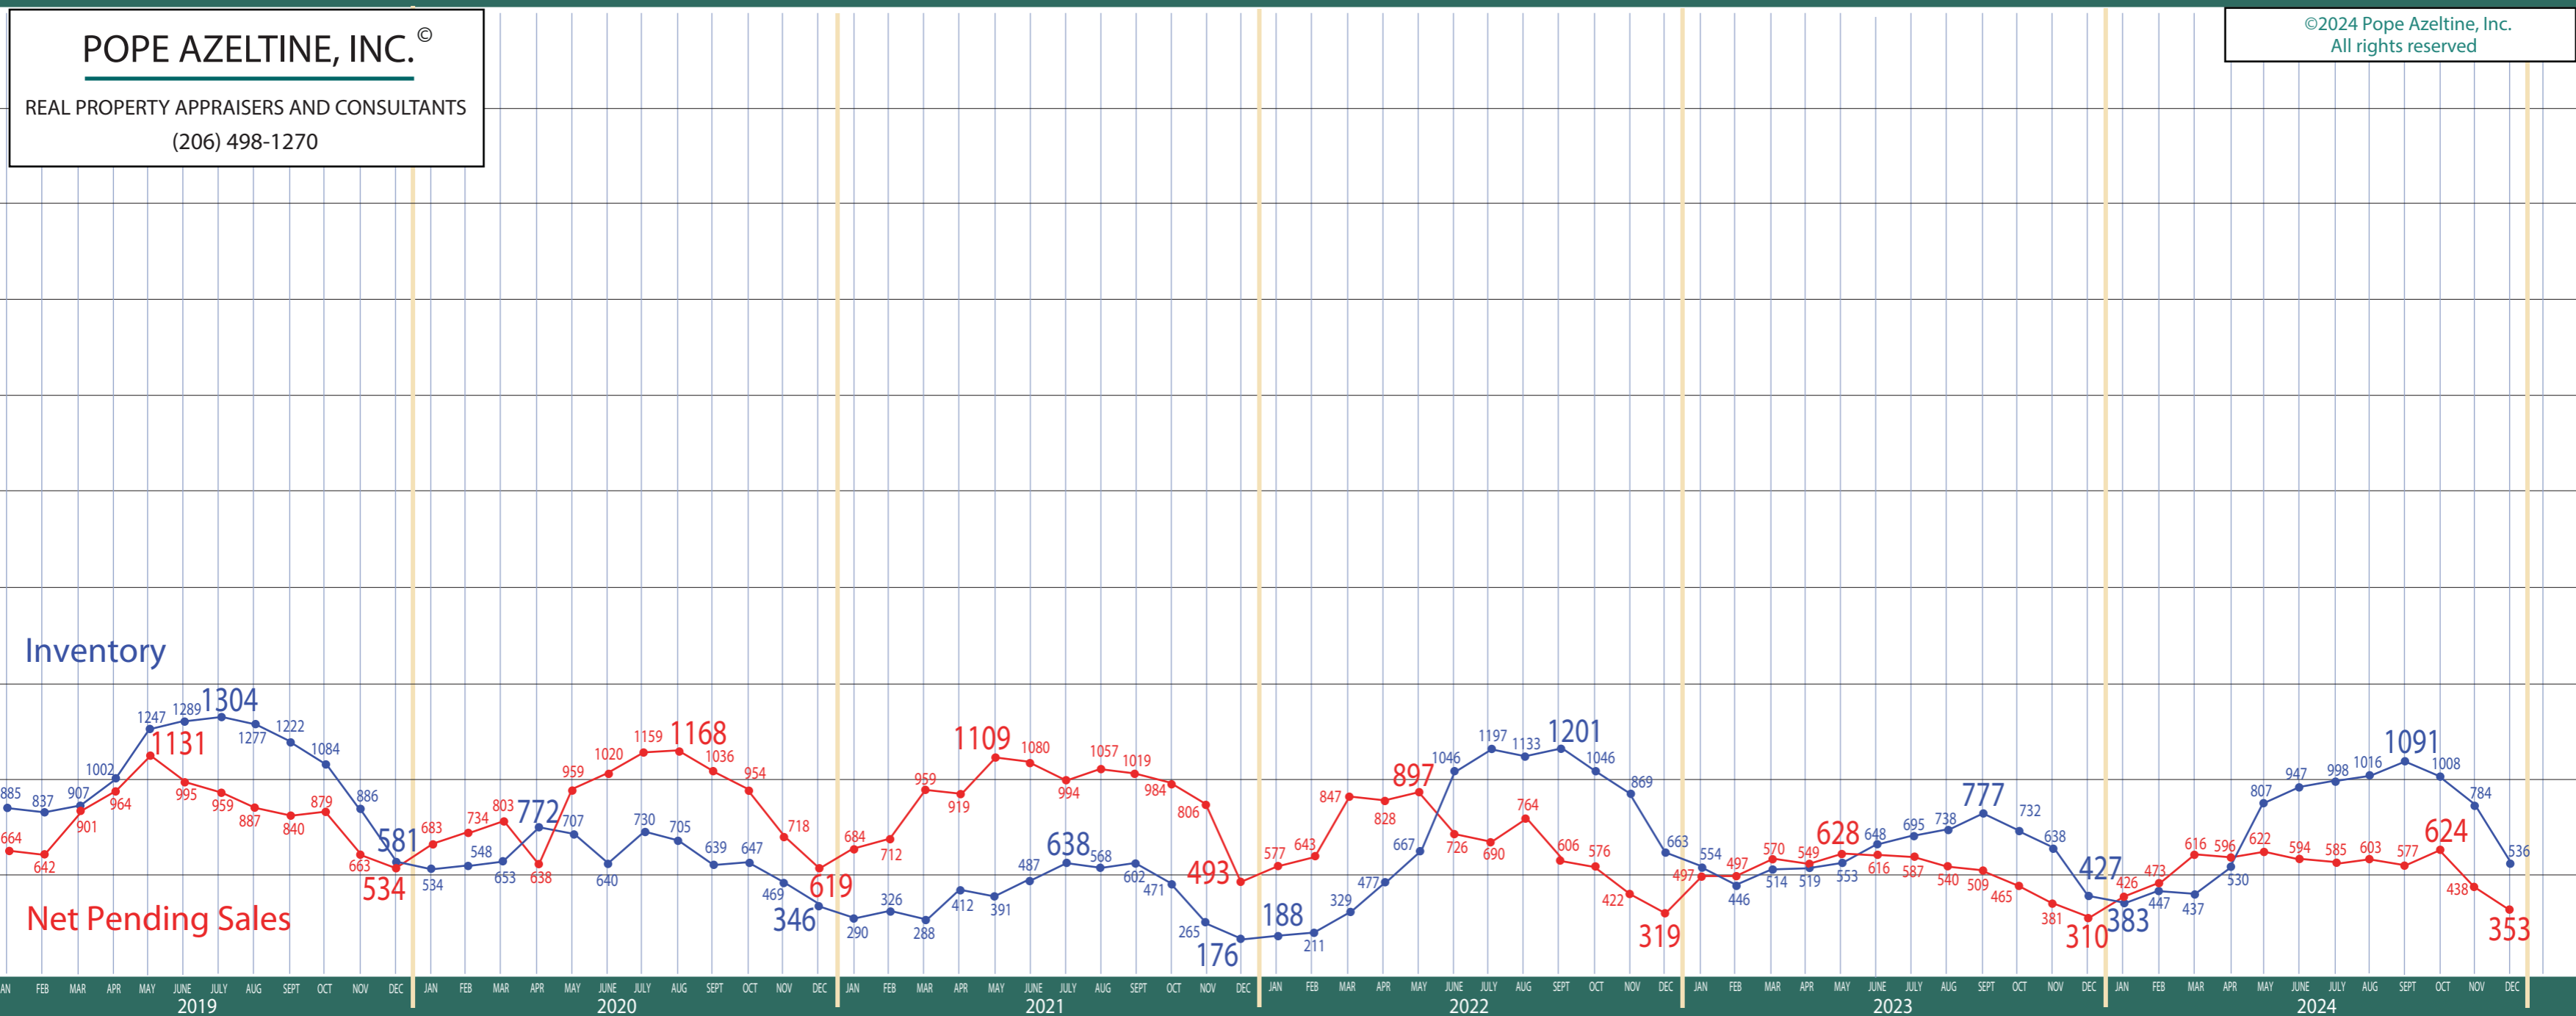

300-385 Auburn, Kent, Renton, South Seattle

Listing Residential & Condo Only

POPE AZELTINE, INC.®
REAL PROPERTY APPRAISERS AND CONSULTANTS
(206) 498-1270

©2024 Pope Azeltine, Inc.
All rights reserved