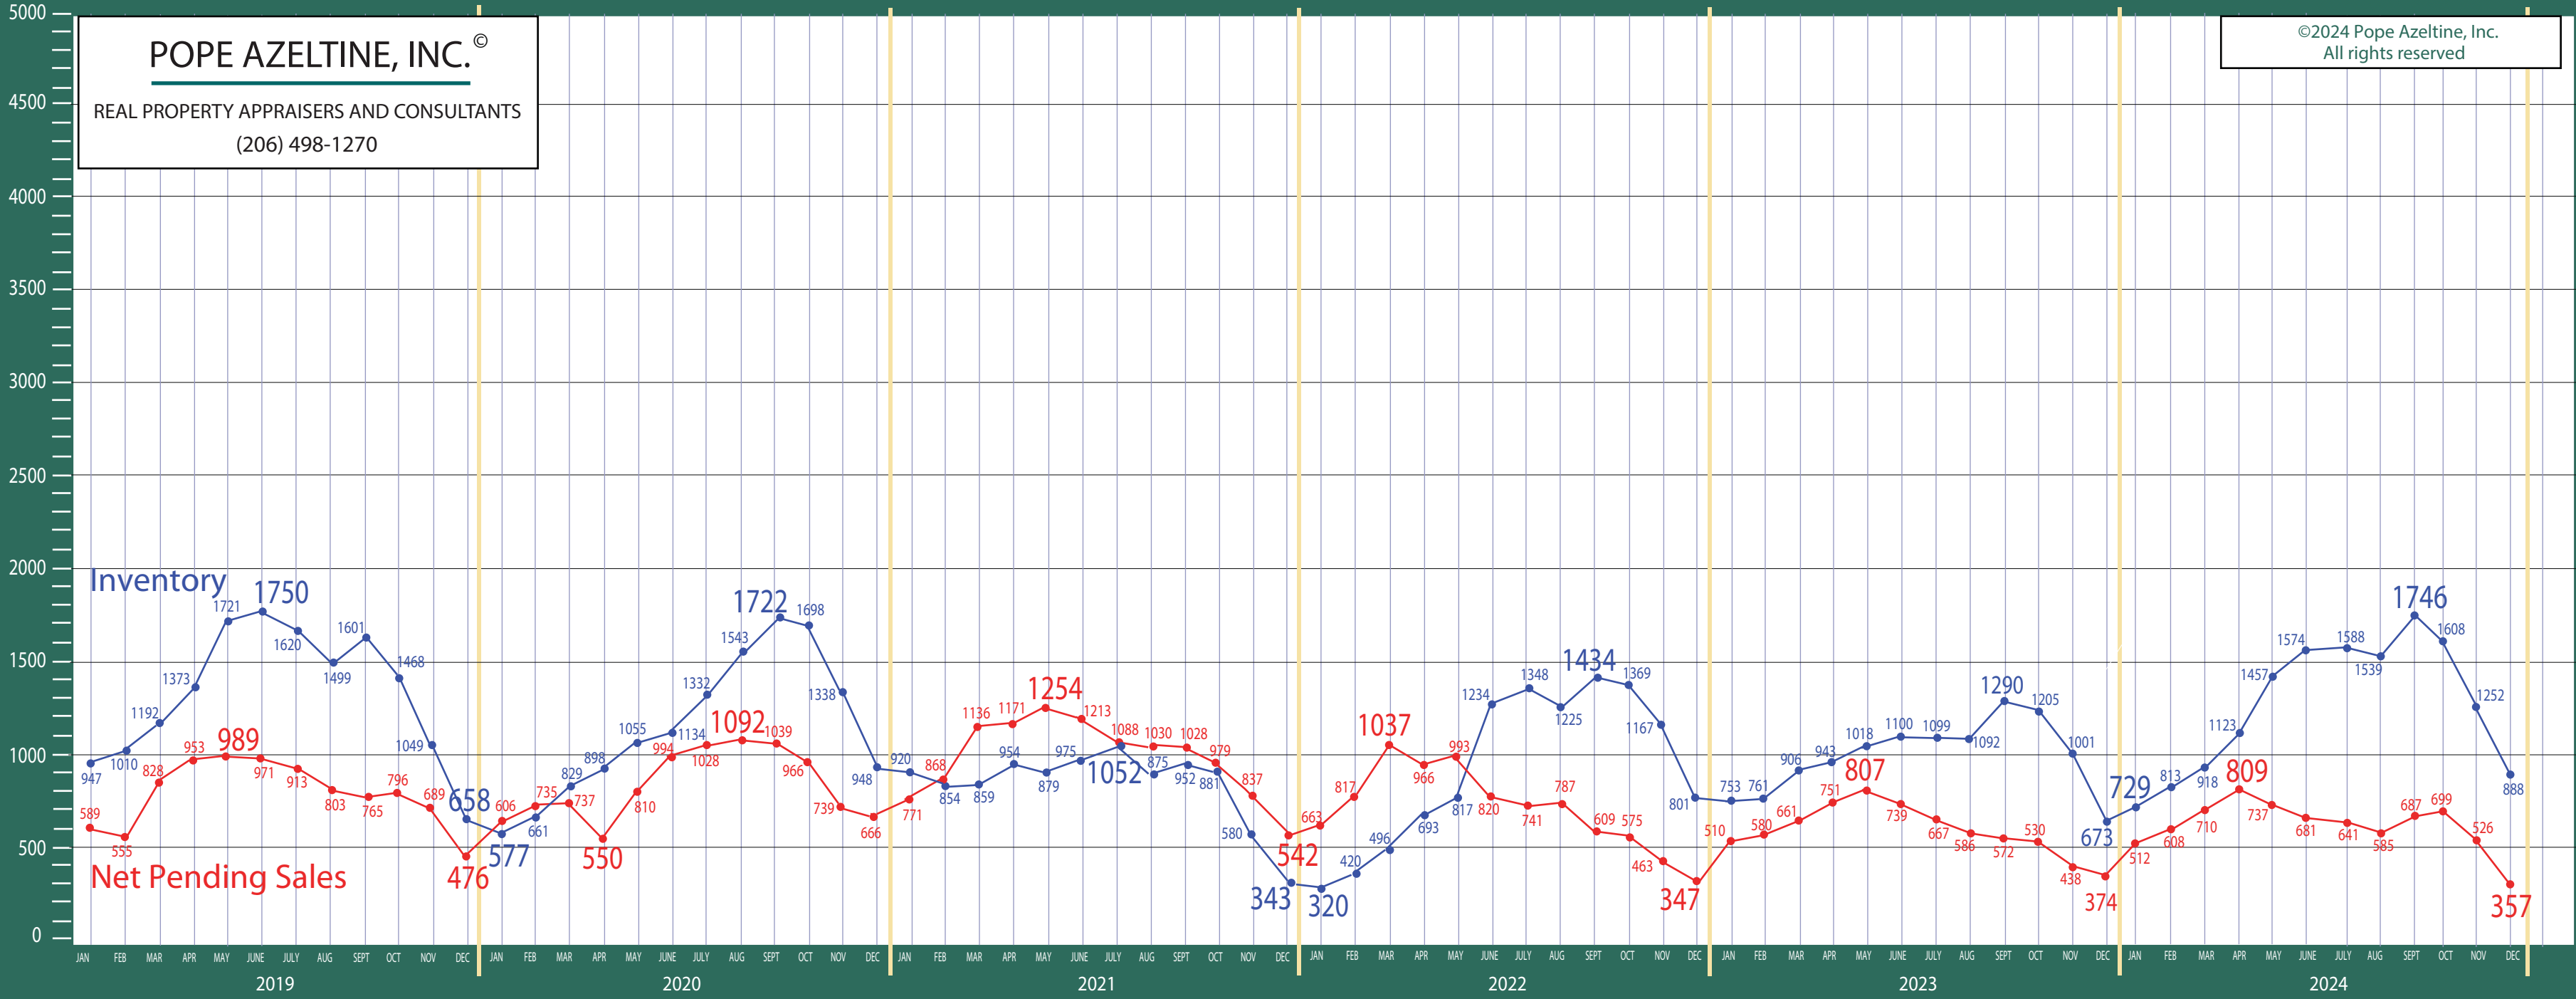

390/700-720 Central/North Seattle

Listing Residential & Condo Only

POPE AZELTINE, INC. ©
 REAL PROPERTY APPRAISERS AND CONSULTANTS
 (206) 498-1270

©2024 Pope Azeltine, Inc.
 All rights reserved

©2024 Pope Azeltine, Inc.
All rights reserved

Absorption of Inventory

Absorption of Inventory January 2013 - December 2018

POPE AZELTINE, INC.®
REAL PROPERTY APPRAISERS AND CONSULTANTS
(206) 498-1270