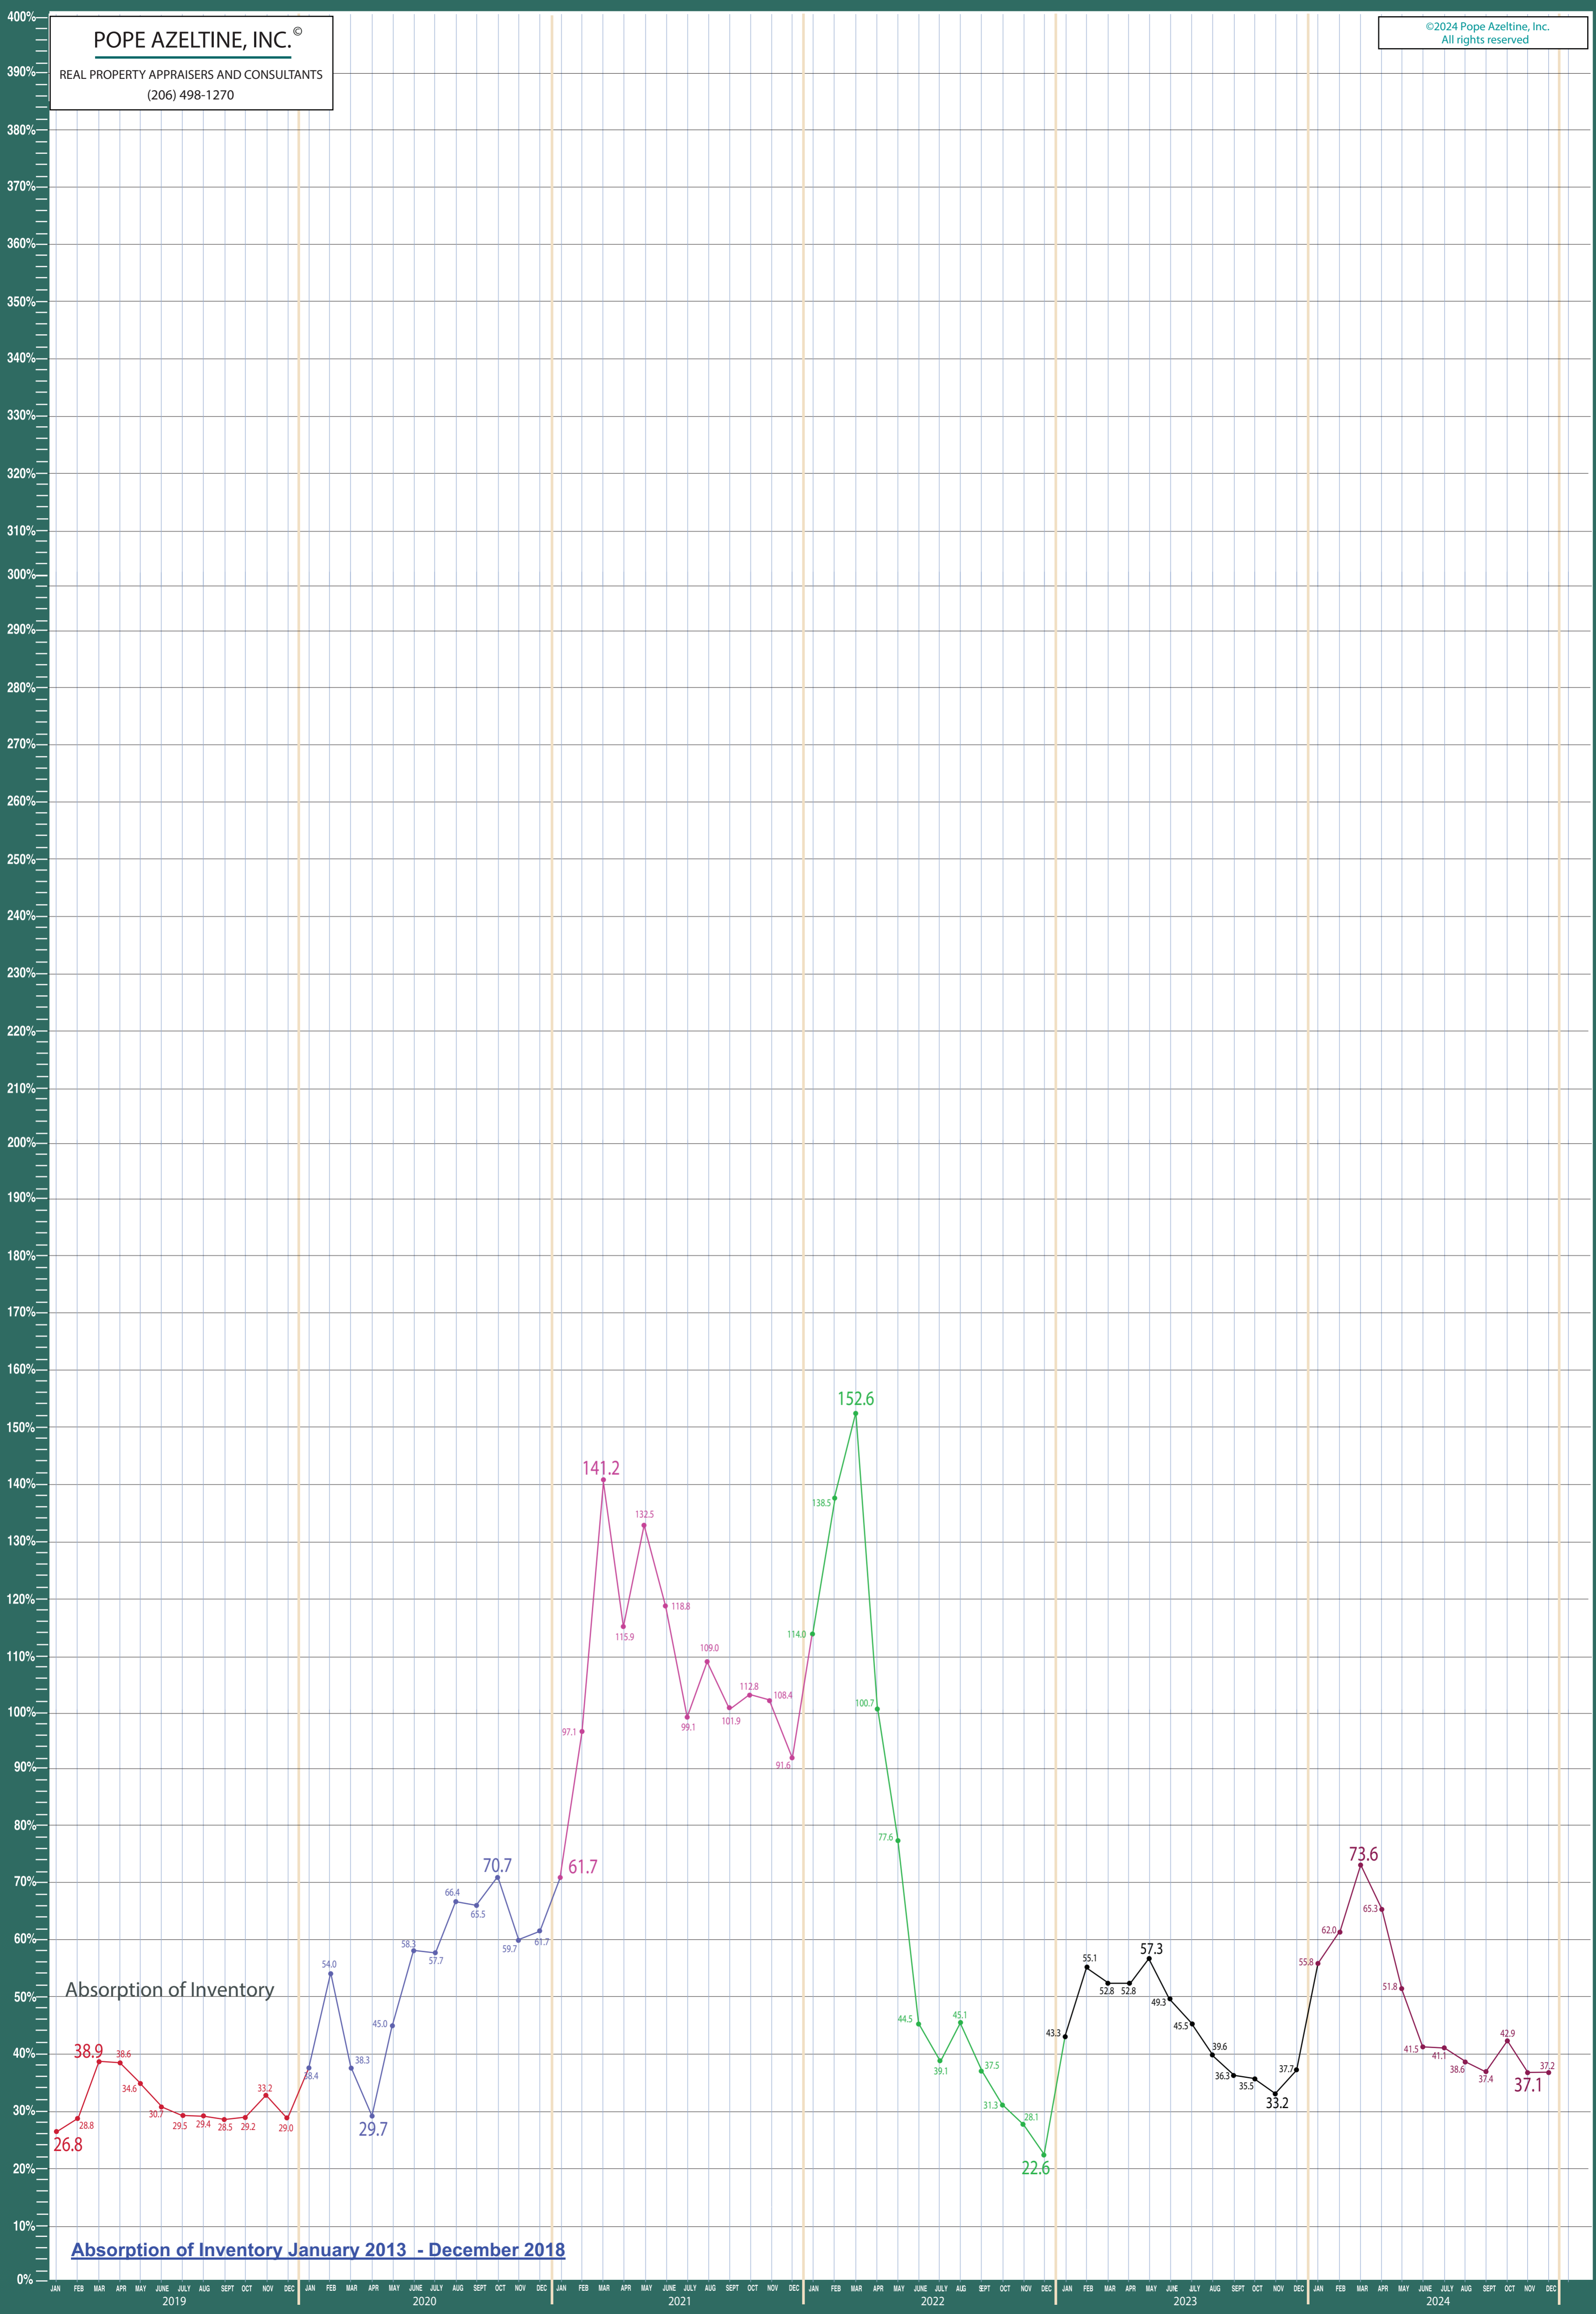

All NWMLS Areas Combined

\$1,000,000 + Residential & Condo Statistics

POPE AZELTINE, INC.®
 REAL PROPERTY APPRAISERS AND CONSULTANTS
 (206) 498-1270

©2024 Pope Azeltine, Inc.
 All rights reserved

POPE AZELTINE, INC.®

REAL PROPERTY APPRAISERS AND CONSULTANTS
(206) 498-1270

©2024 Pope Azeltine, Inc.
All rights reserved

Absorption of Inventory

Absorption of Inventory January 2013 - December 2018