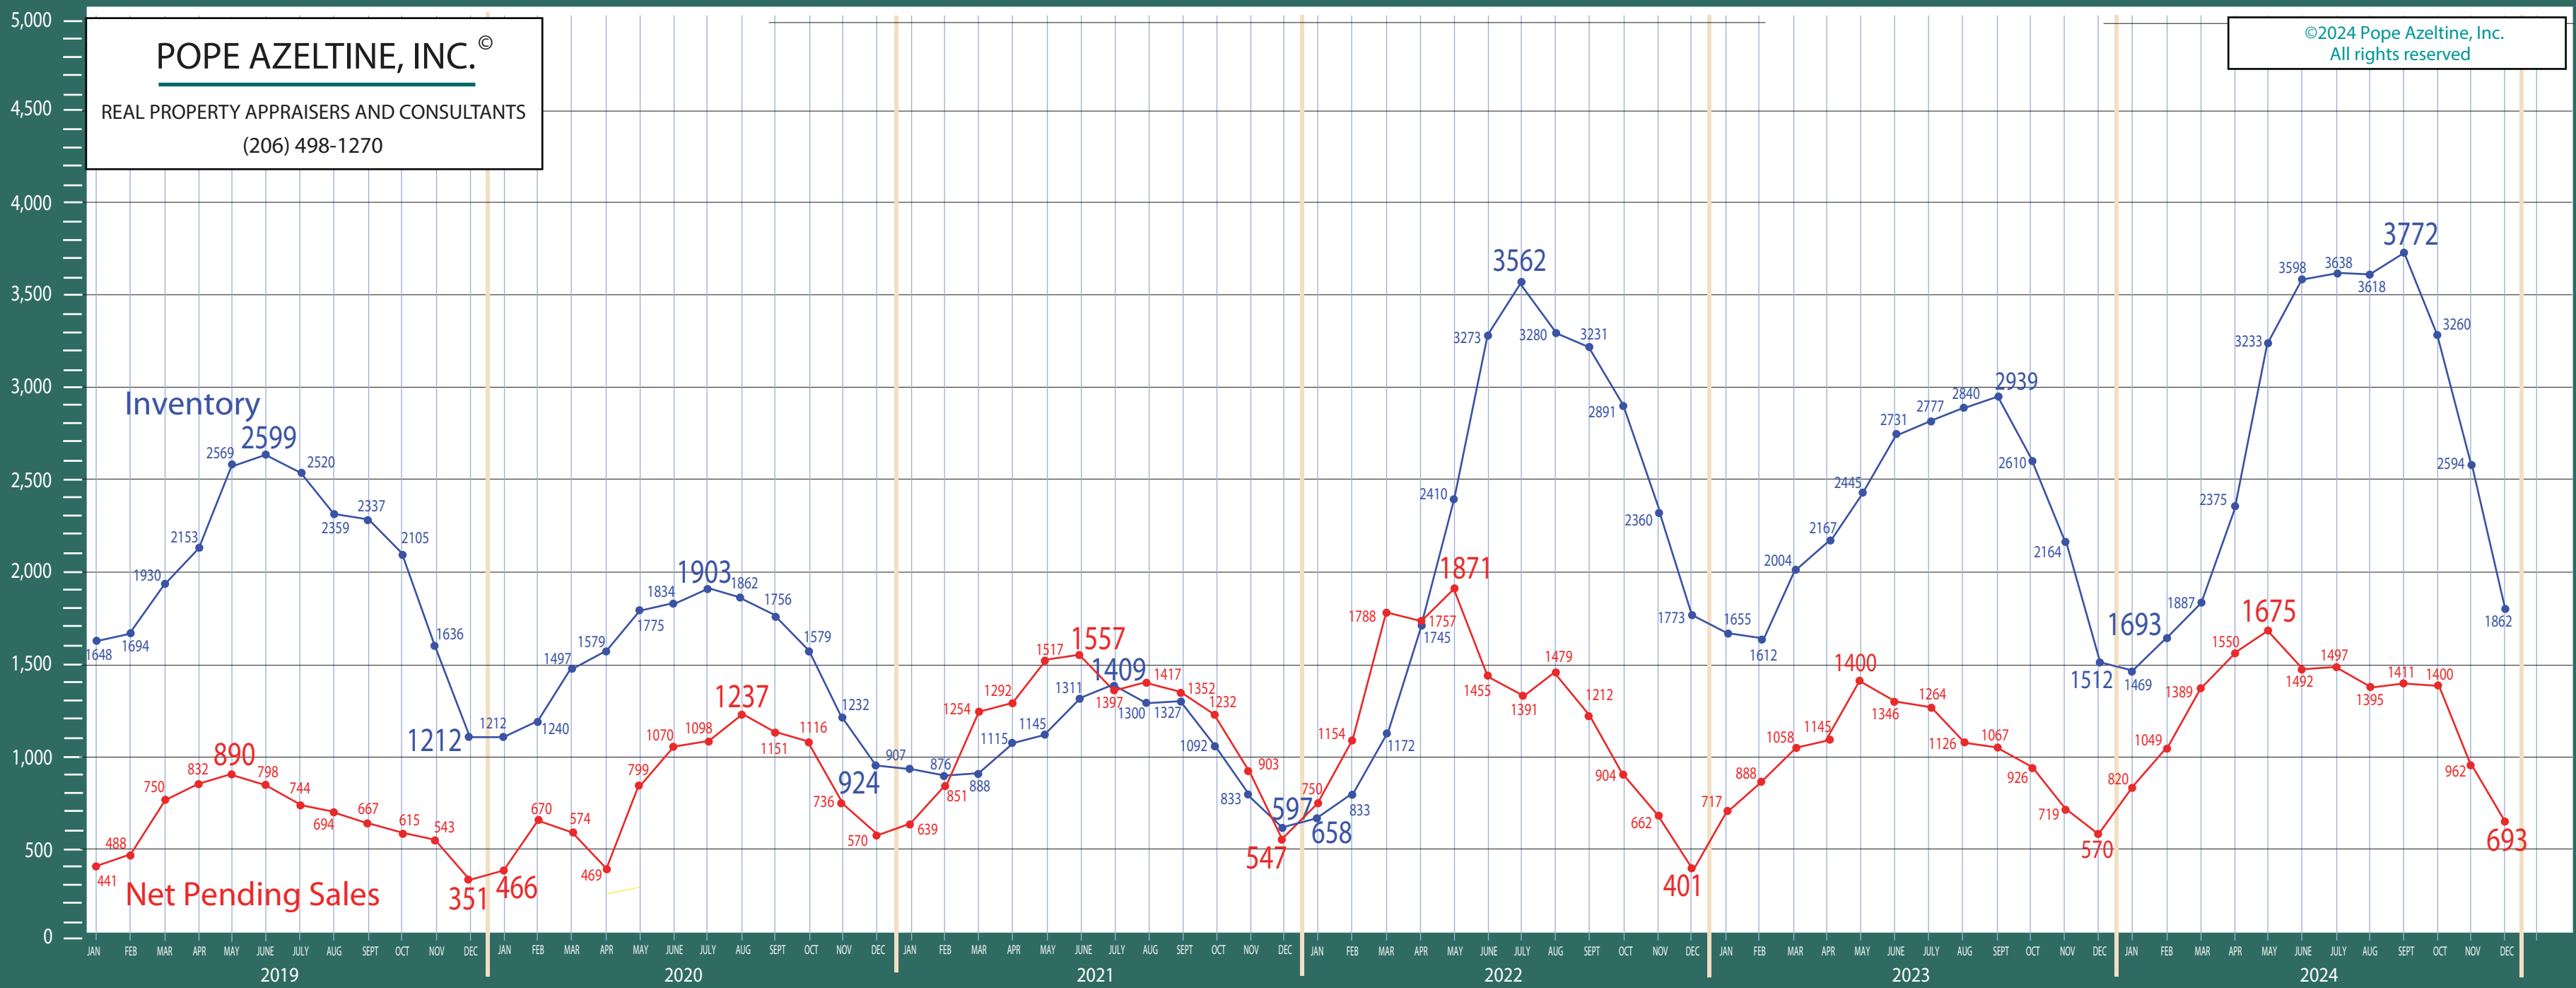

All NWMLS Areas Combined

\$1,000,000 + Residential & Condo Statistics

POPE AZELTINE, INC.®
 REAL PROPERTY APPRAISERS AND CONSULTANTS
 (206) 498-1270

©2024 Pope Azeltine, Inc.
 All rights reserved

POPE AZELTINE, INC.®