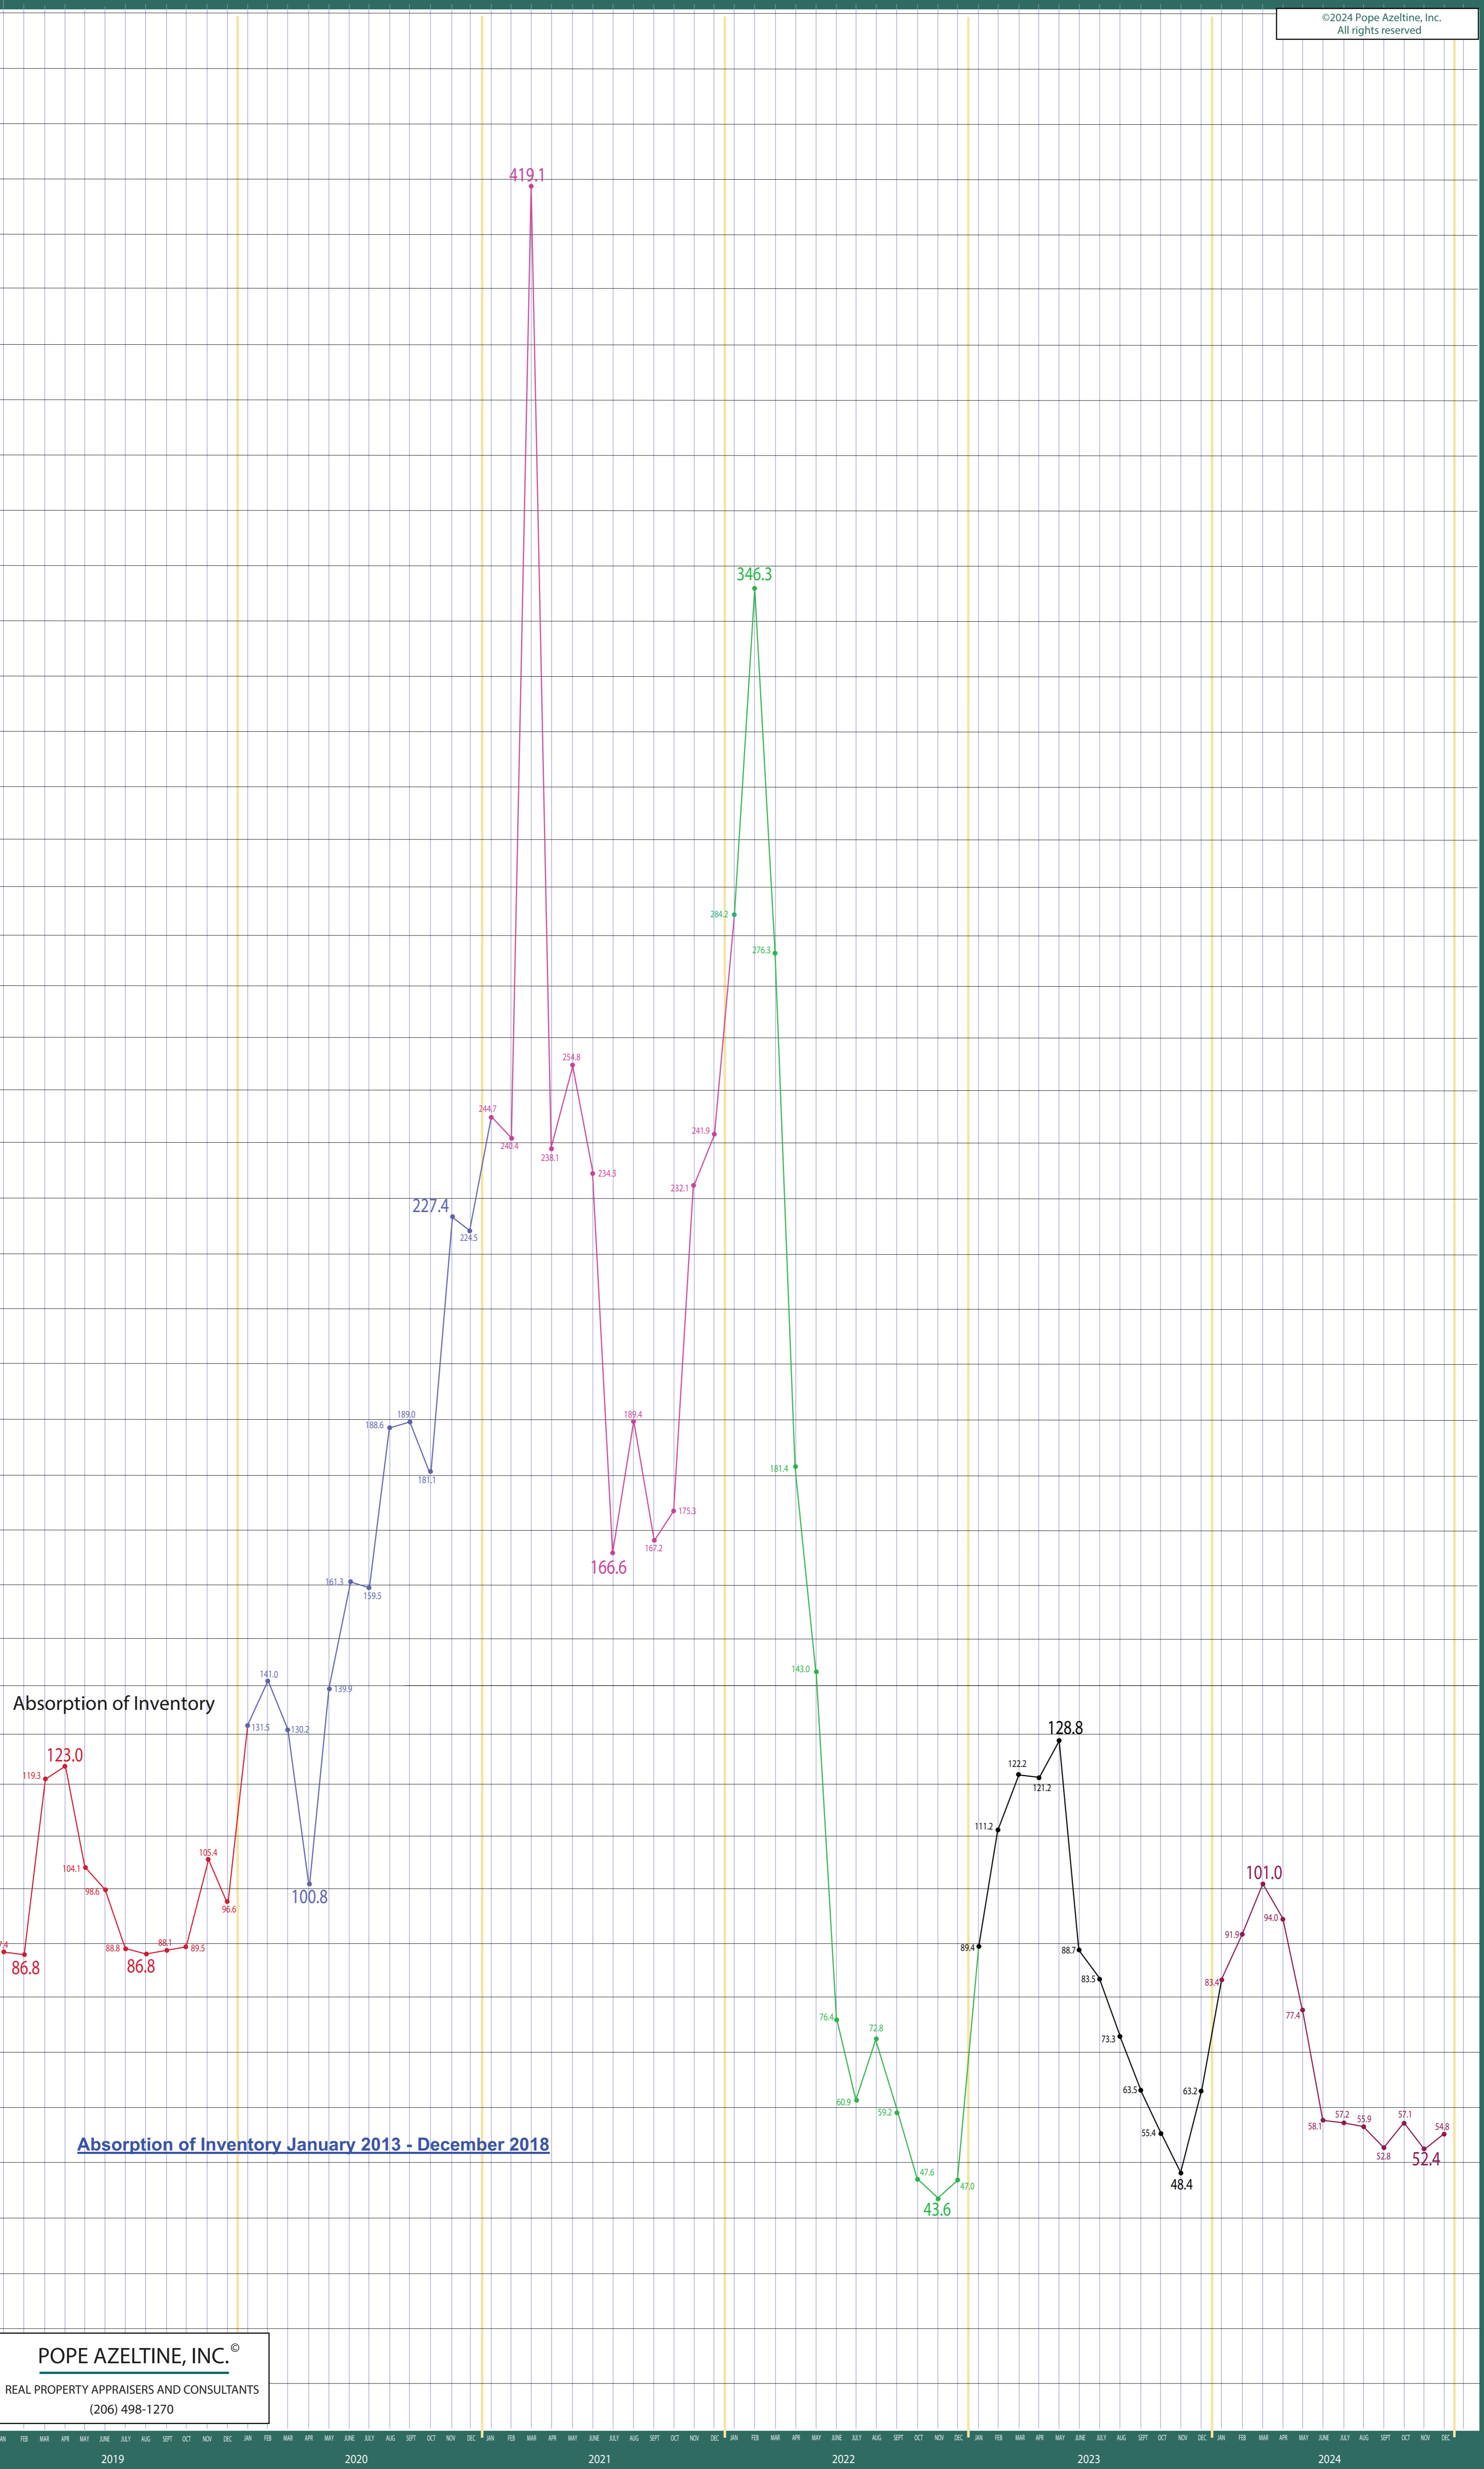

Pierce County

Listing Residential & Condo Only

POPE AZELTINE, INC.®
 REAL PROPERTY APPRAISERS AND CONSULTANTS
 (206) 498-1270

©2024 Pope Azeltine, Inc.
 All rights reserved

Absorption of Inventory

Absorption of Inventory January 2013 - December 2018