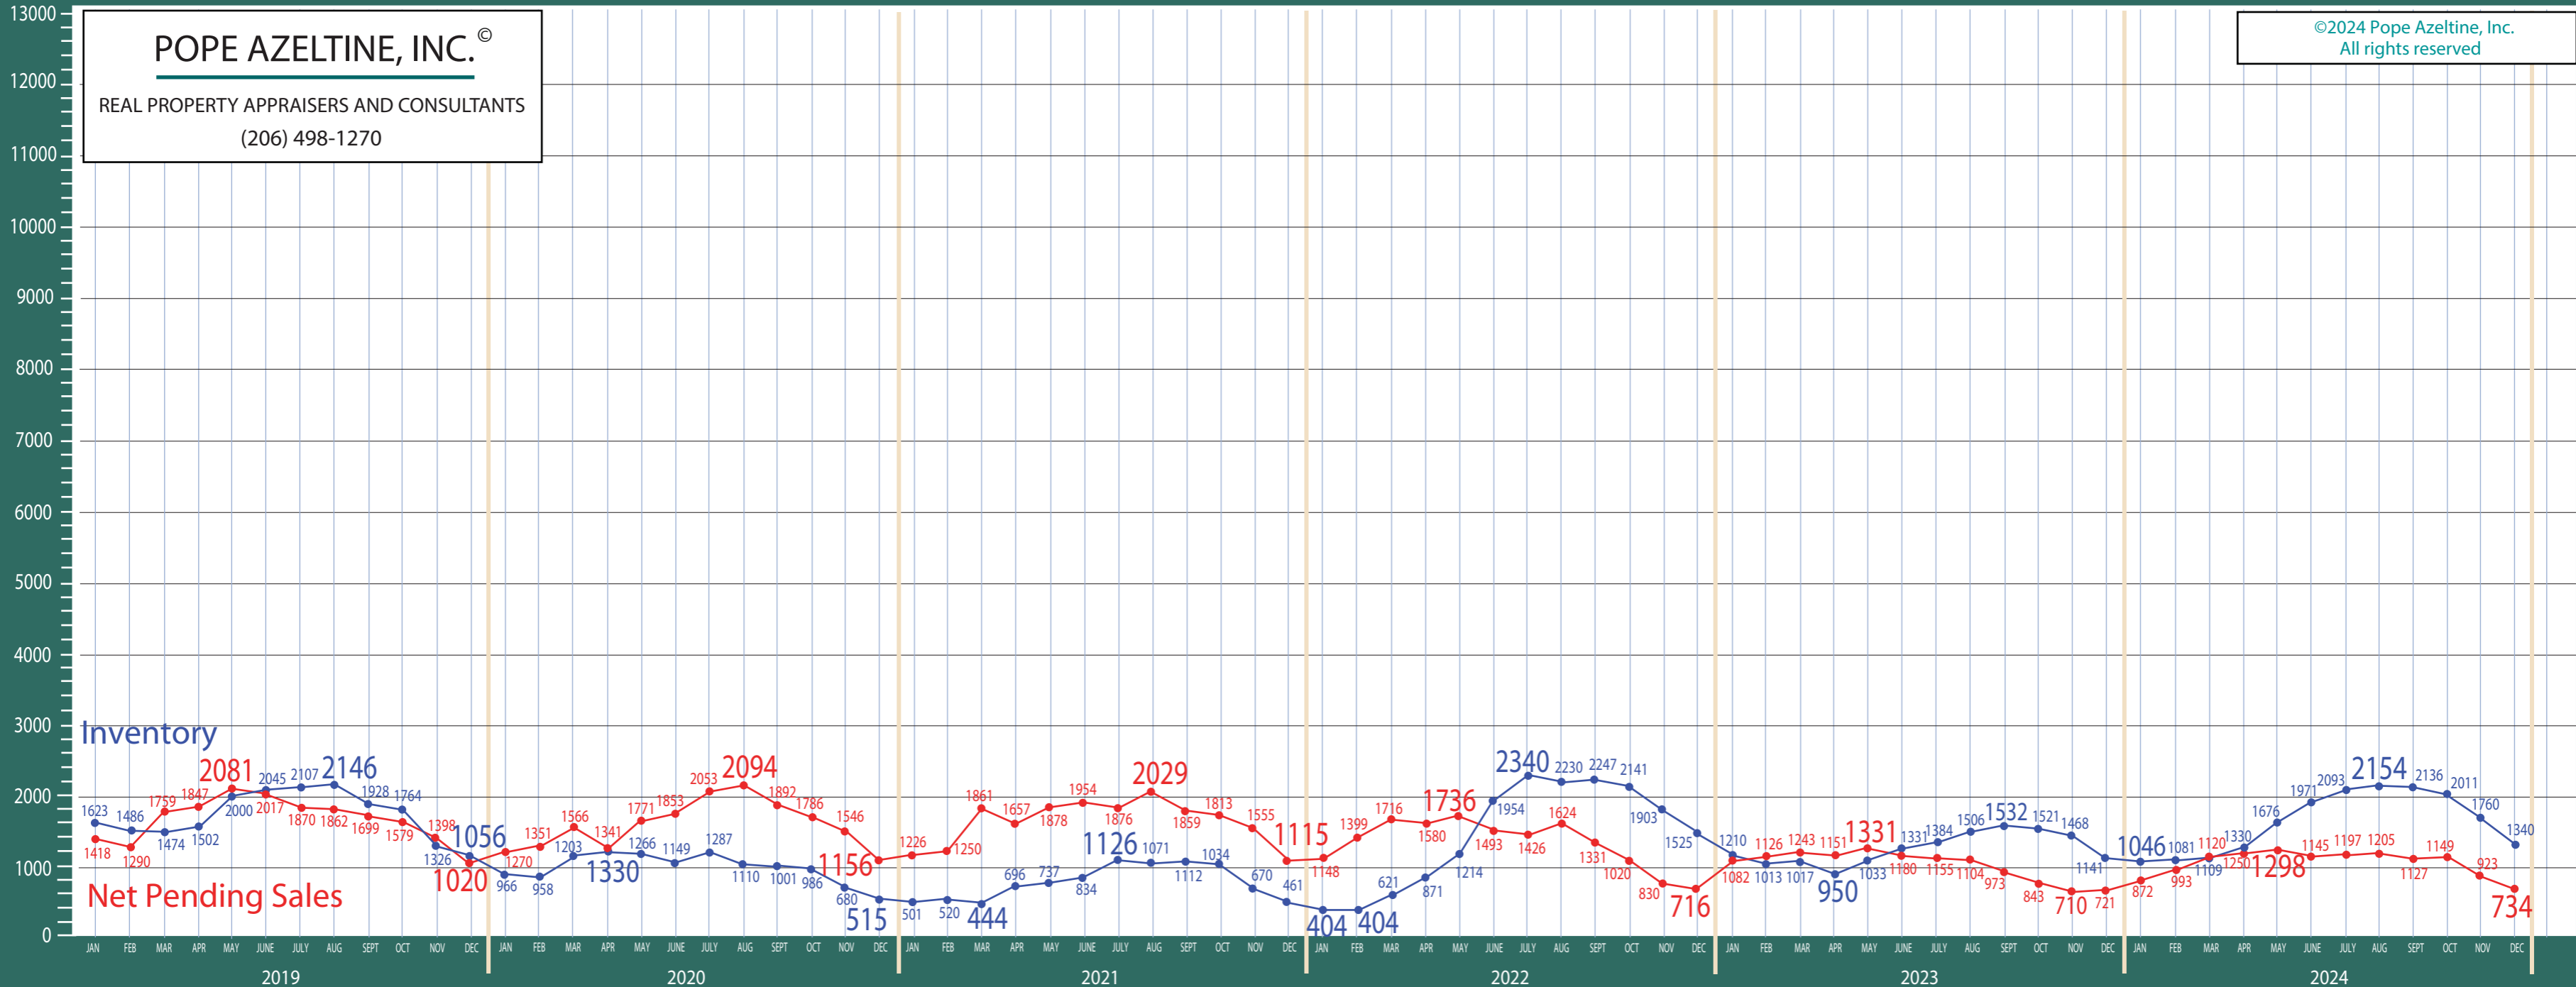

Pierce County

Listing Residential & Condo Only

POPE AZELTINE, INC.®
 REAL PROPERTY APPRAISERS AND CONSULTANTS
 (206) 498-1270

©2024 Pope Azeltine, Inc.
 All rights reserved

Absorption of Inventory

Absorption of Inventory January 2013 - December 2018