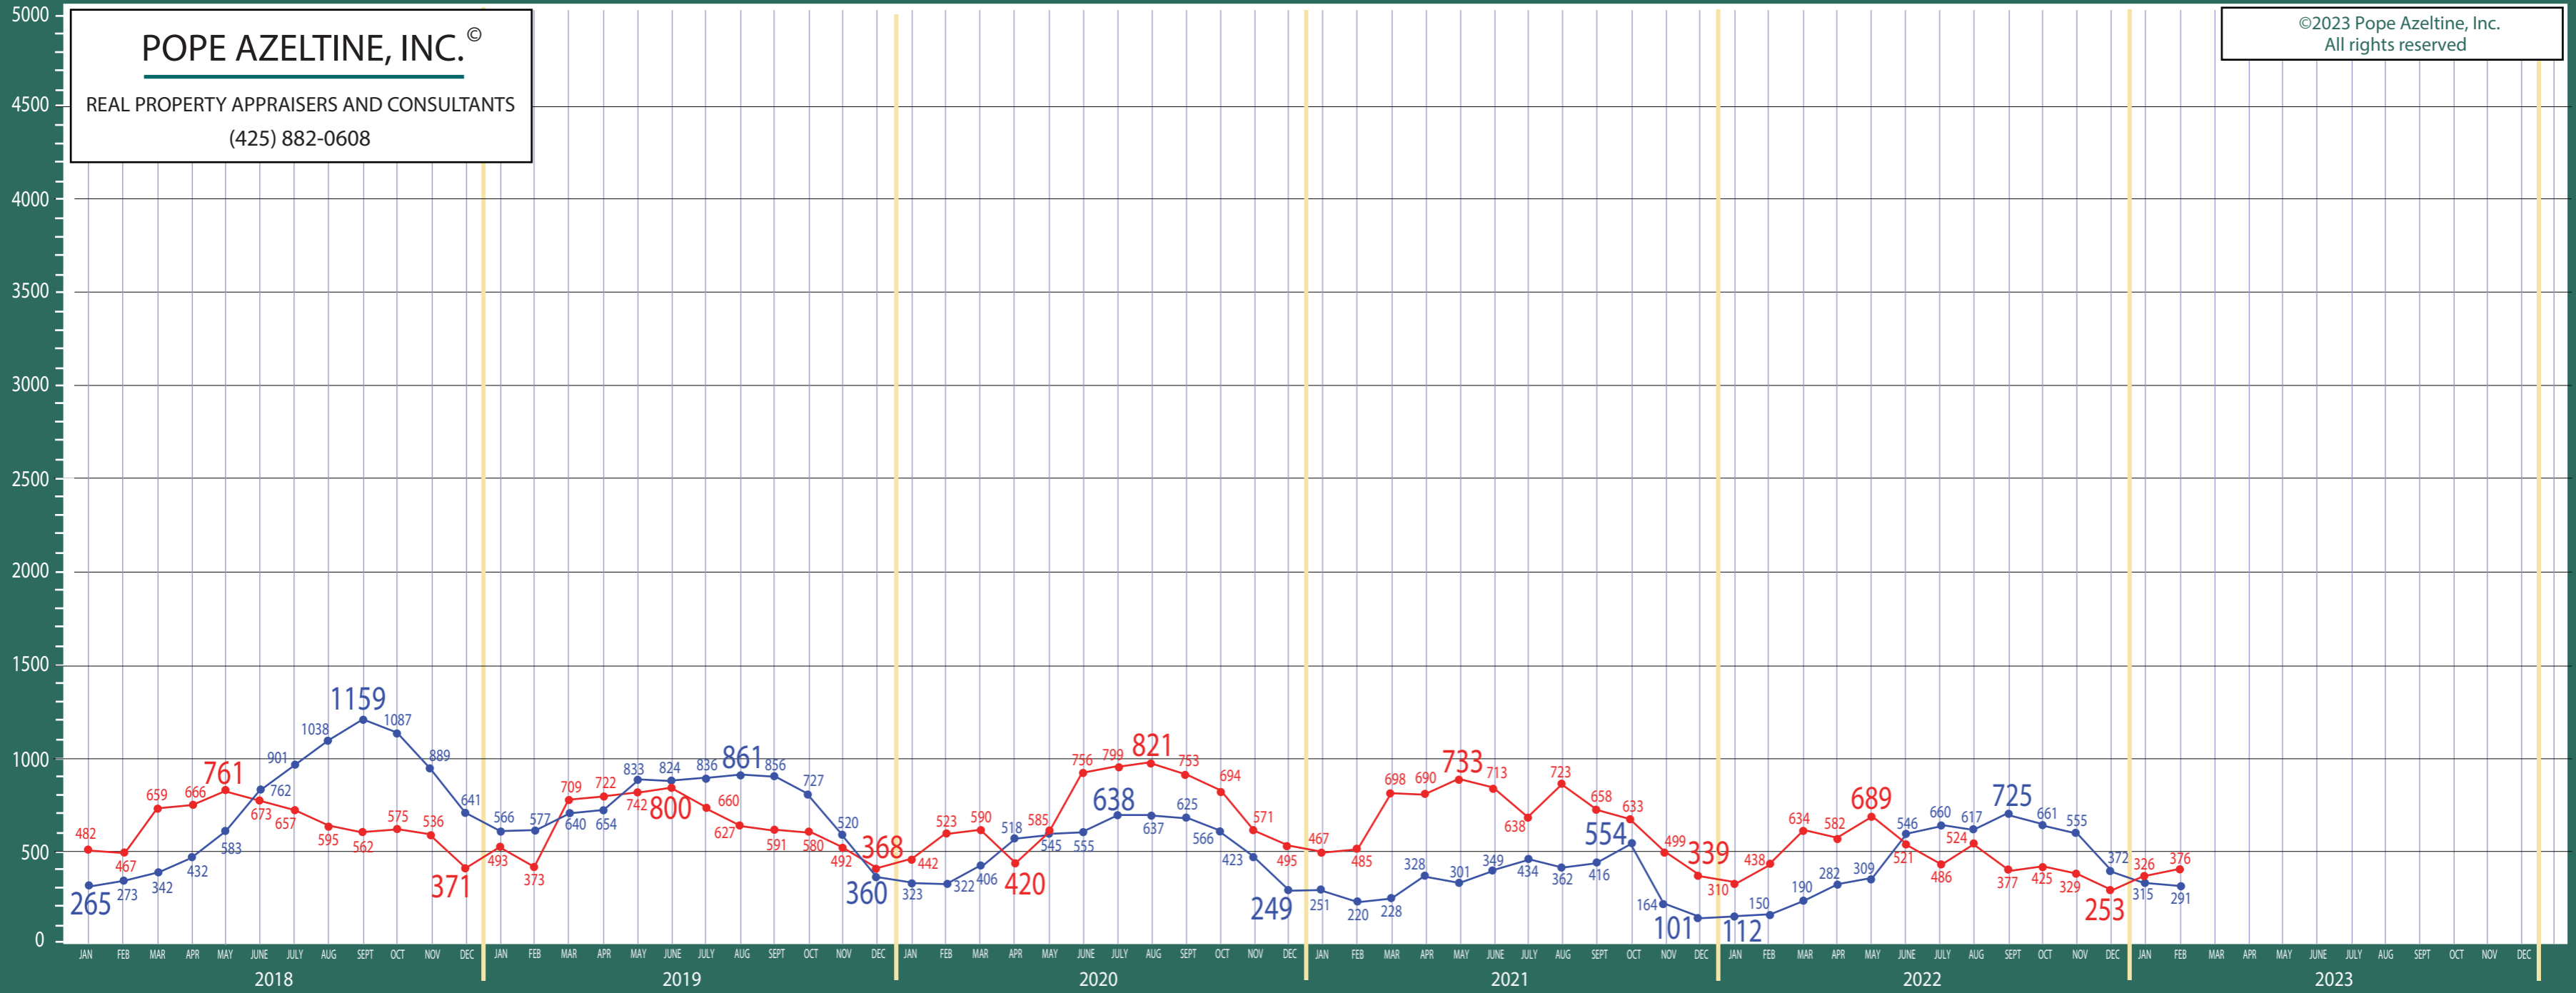

100-140 West Seattle to Federal Way

Listing Residential & Condo Only

POPE AZELTINE, INC.®
REAL PROPERTY APPRAISERS AND CONSULTANTS
(425) 882-0608

©2023 Pope Azeltine, Inc.
All rights reserved

Information Provided by The Northwest Multiple Listing Service