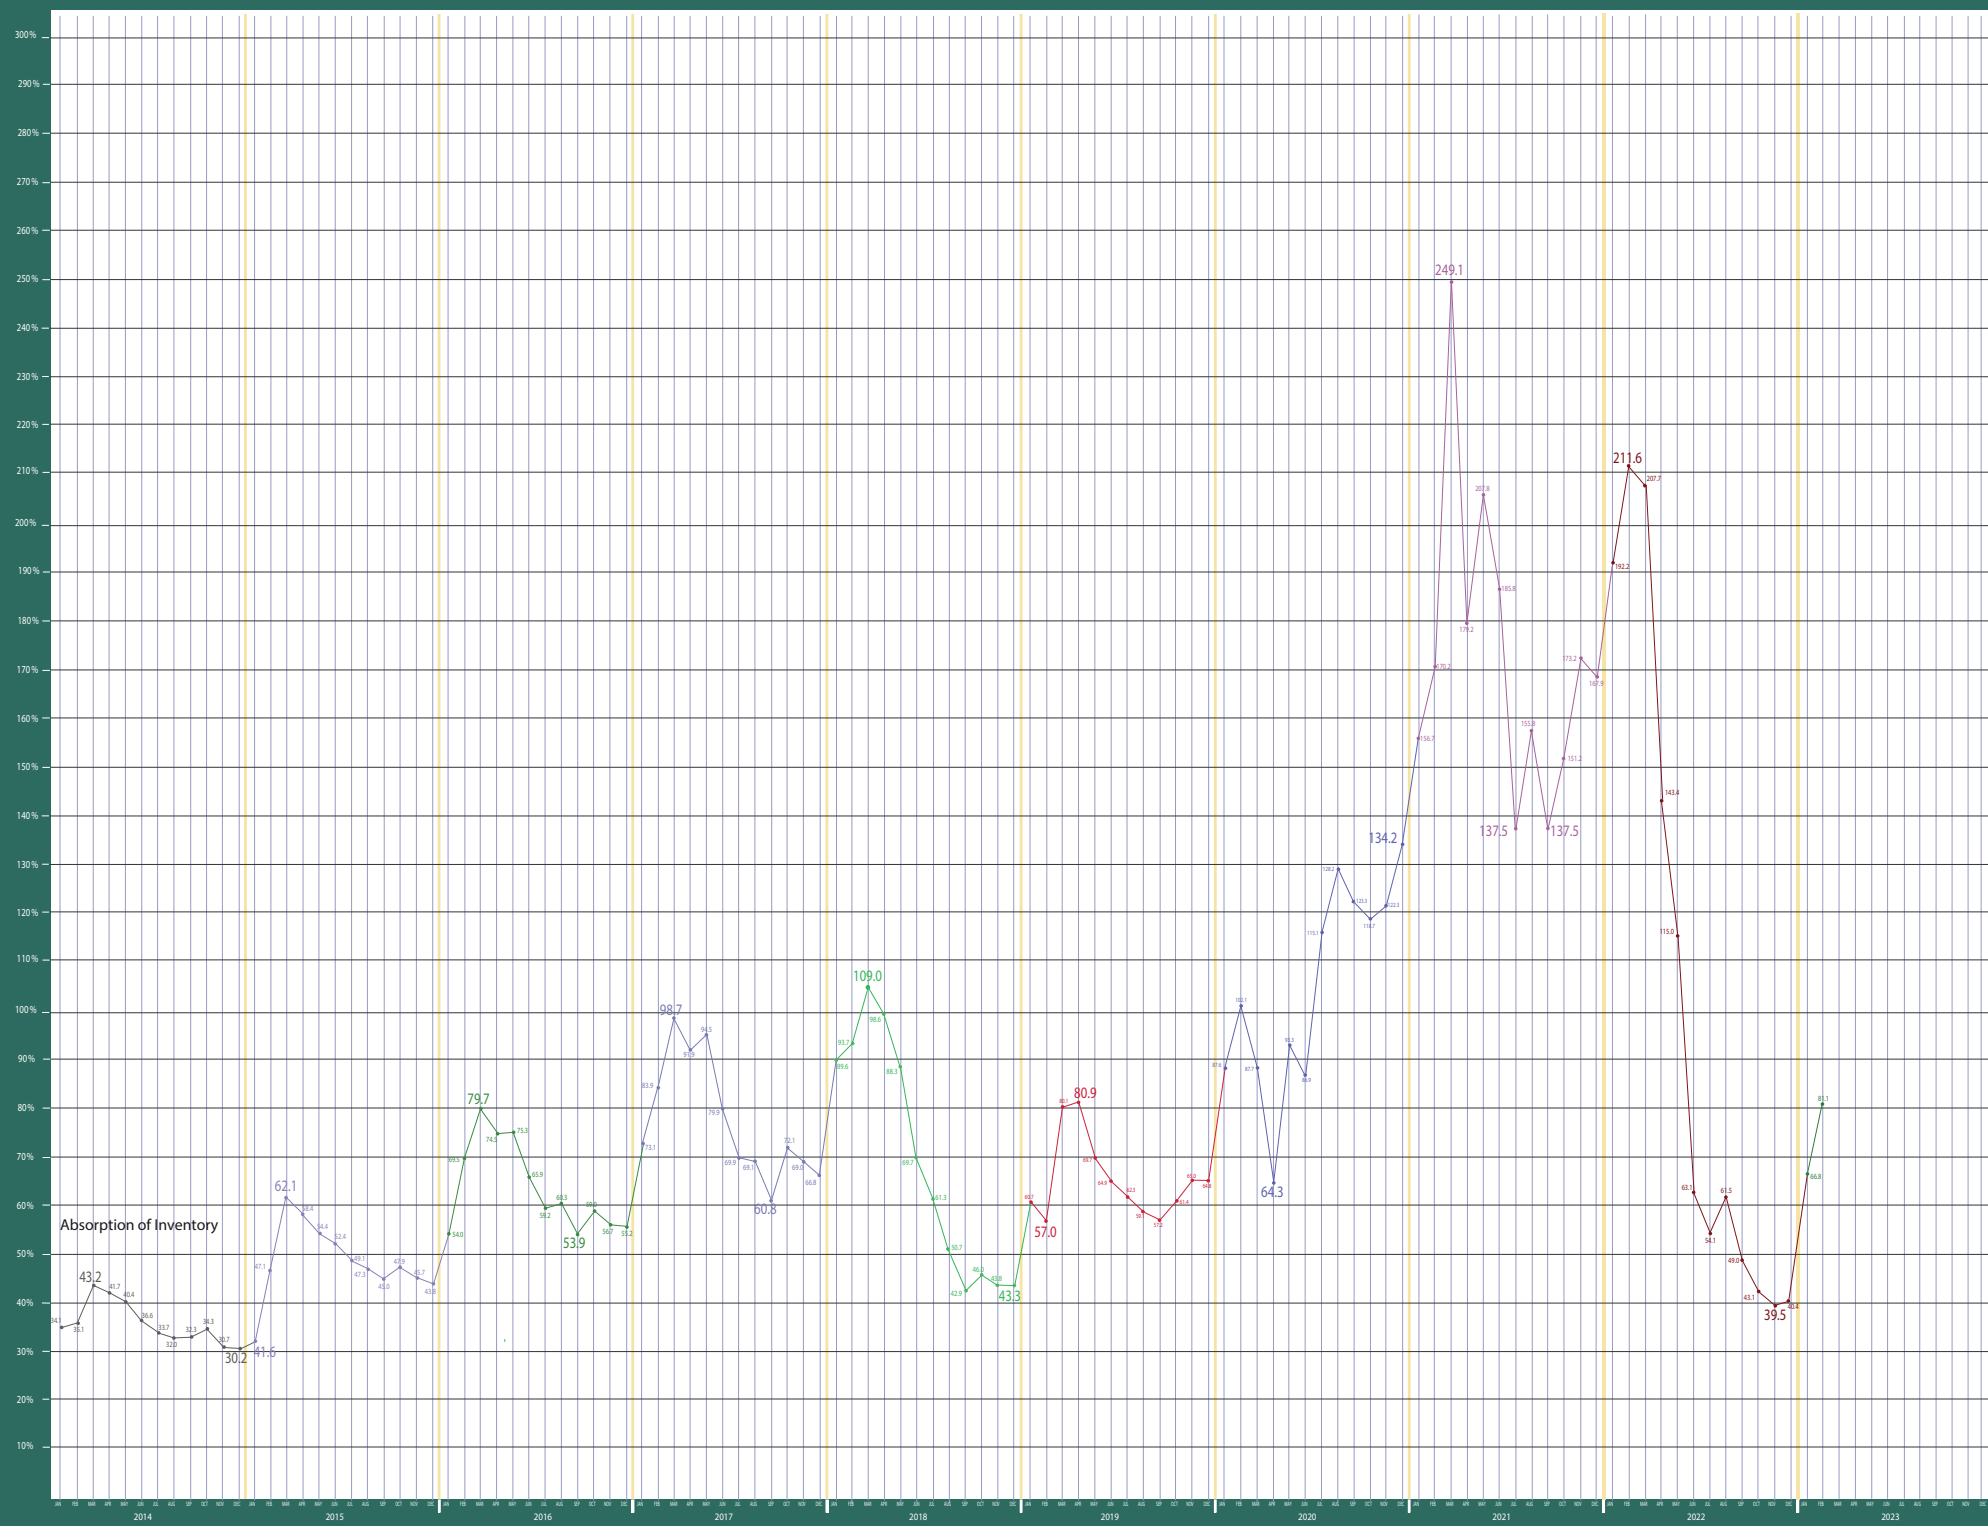

Puget Sound Region

Residential & Condominium Units