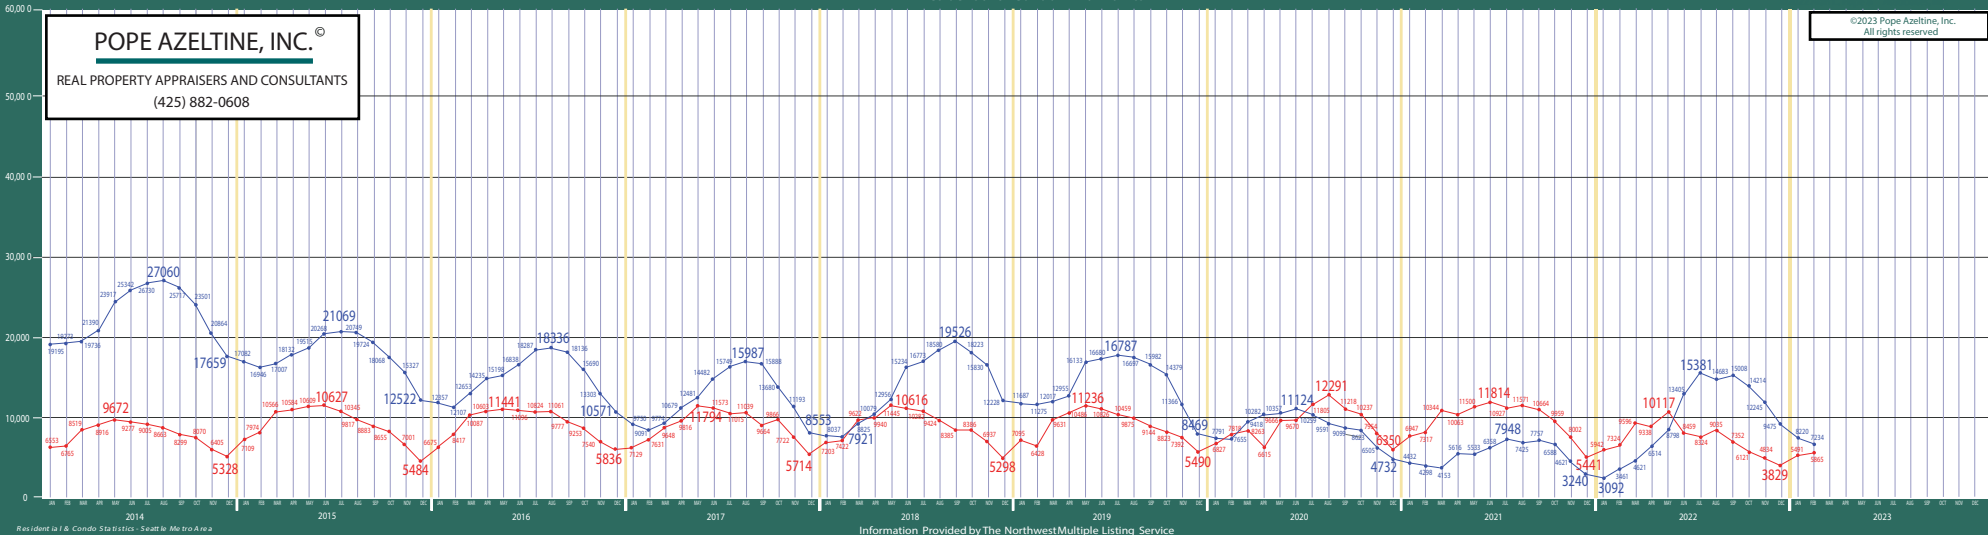

POPE AZELTINE, INC.®
REAL PROPERTY APPRAISERS AND CONSULTANTS
(425) 882-0608