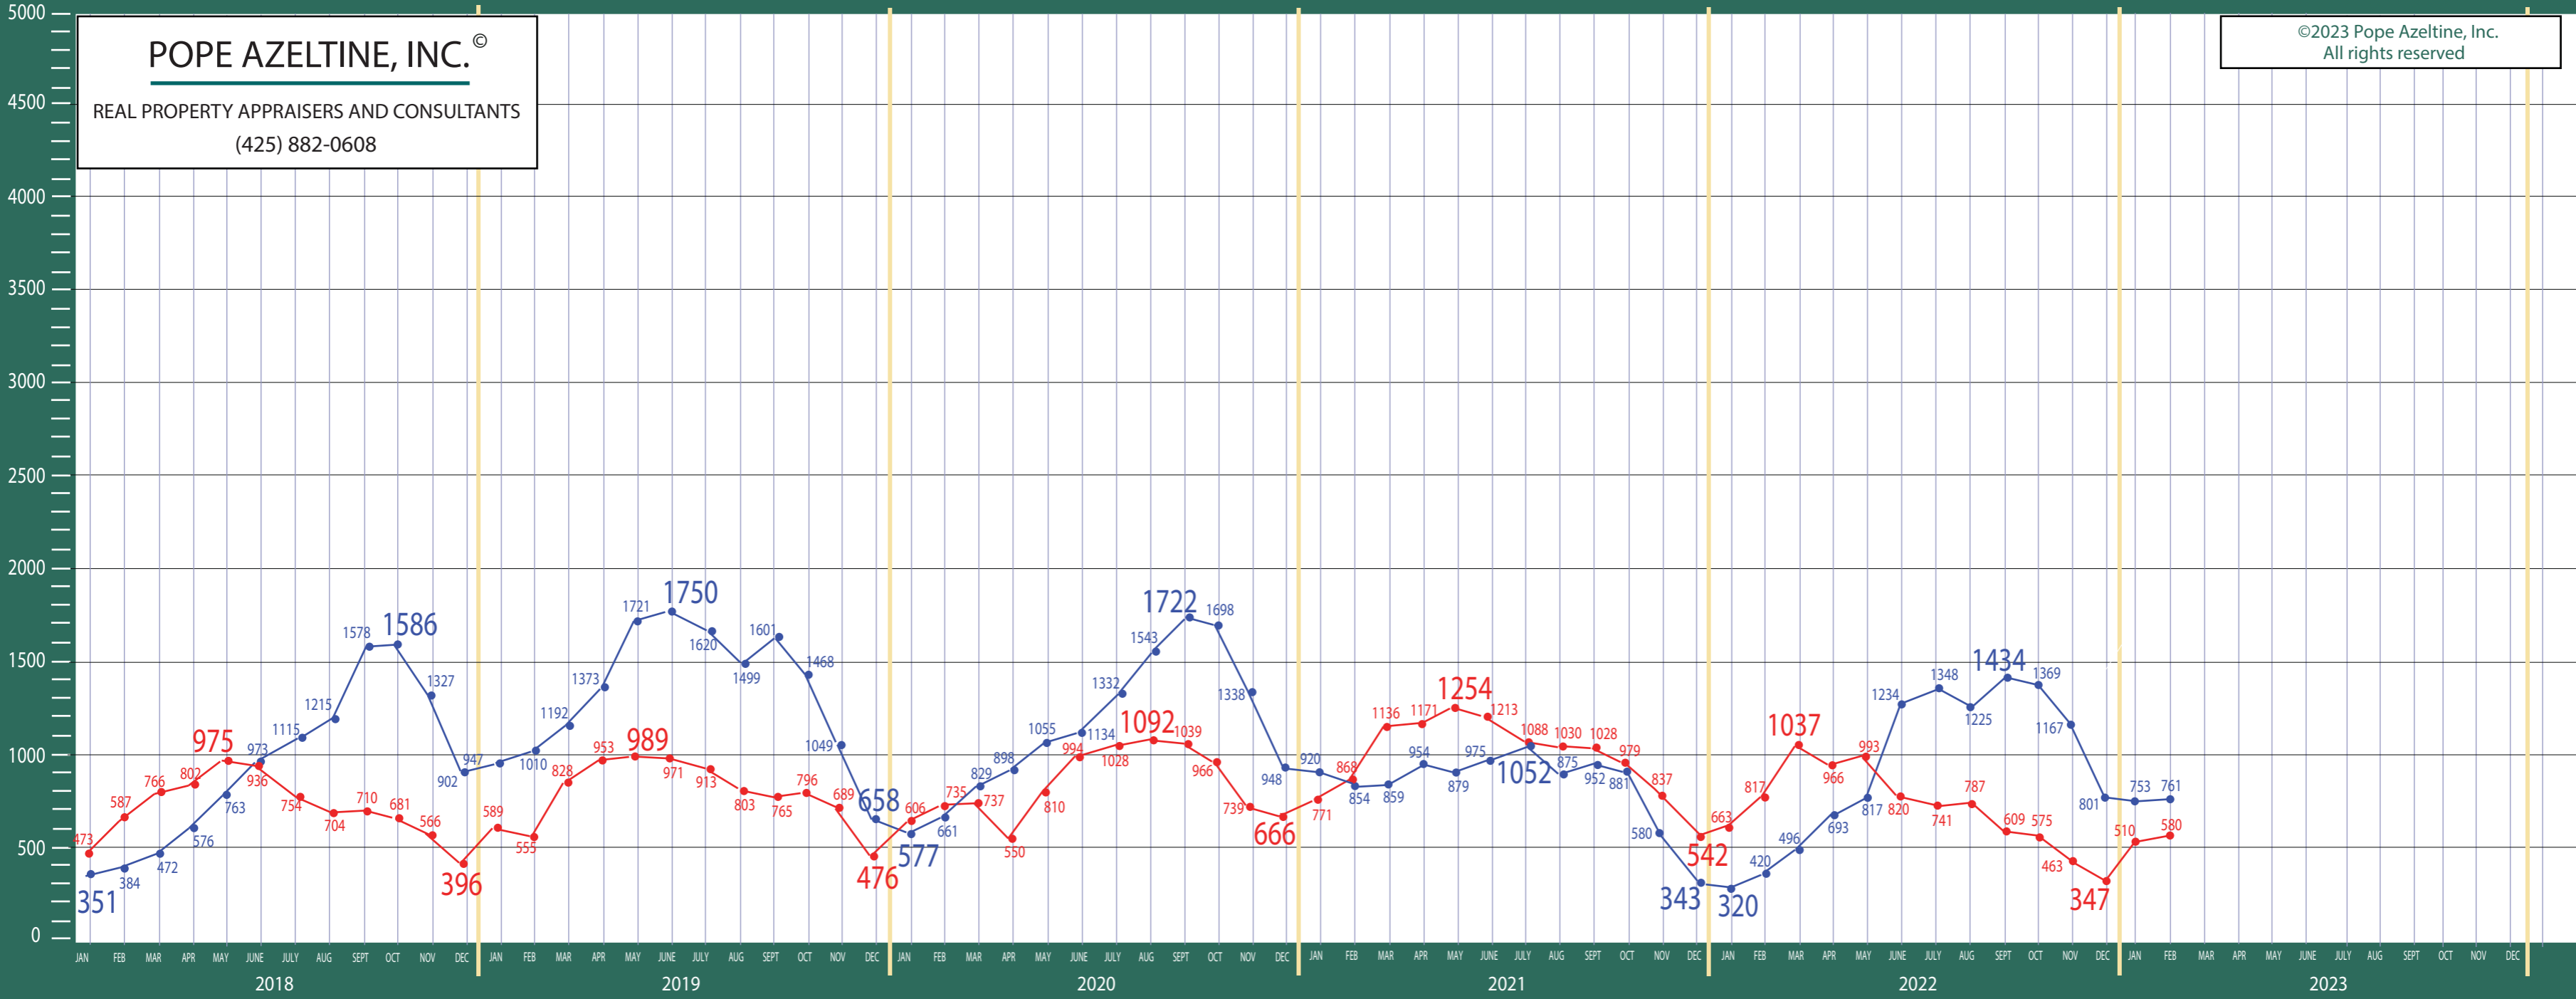

390/700-720 Central/North Seattle

Listing Residential & Condo Only

POPE AZELTINE, INC. ©
 REAL PROPERTY APPRAISERS AND CONSULTANTS
 (425) 882-0608

©2023 Pope Azeltine, Inc.
 All rights reserved

©2023 Pope Azeltine, Inc.
All rights reserved

Absorption of Inventory

Absorption of Inventory January 2013 - December 2018

POPE AZELTINE, INC.®
REAL PROPERTY APPRAISERS AND CONSULTANTS
(425) 882-0608