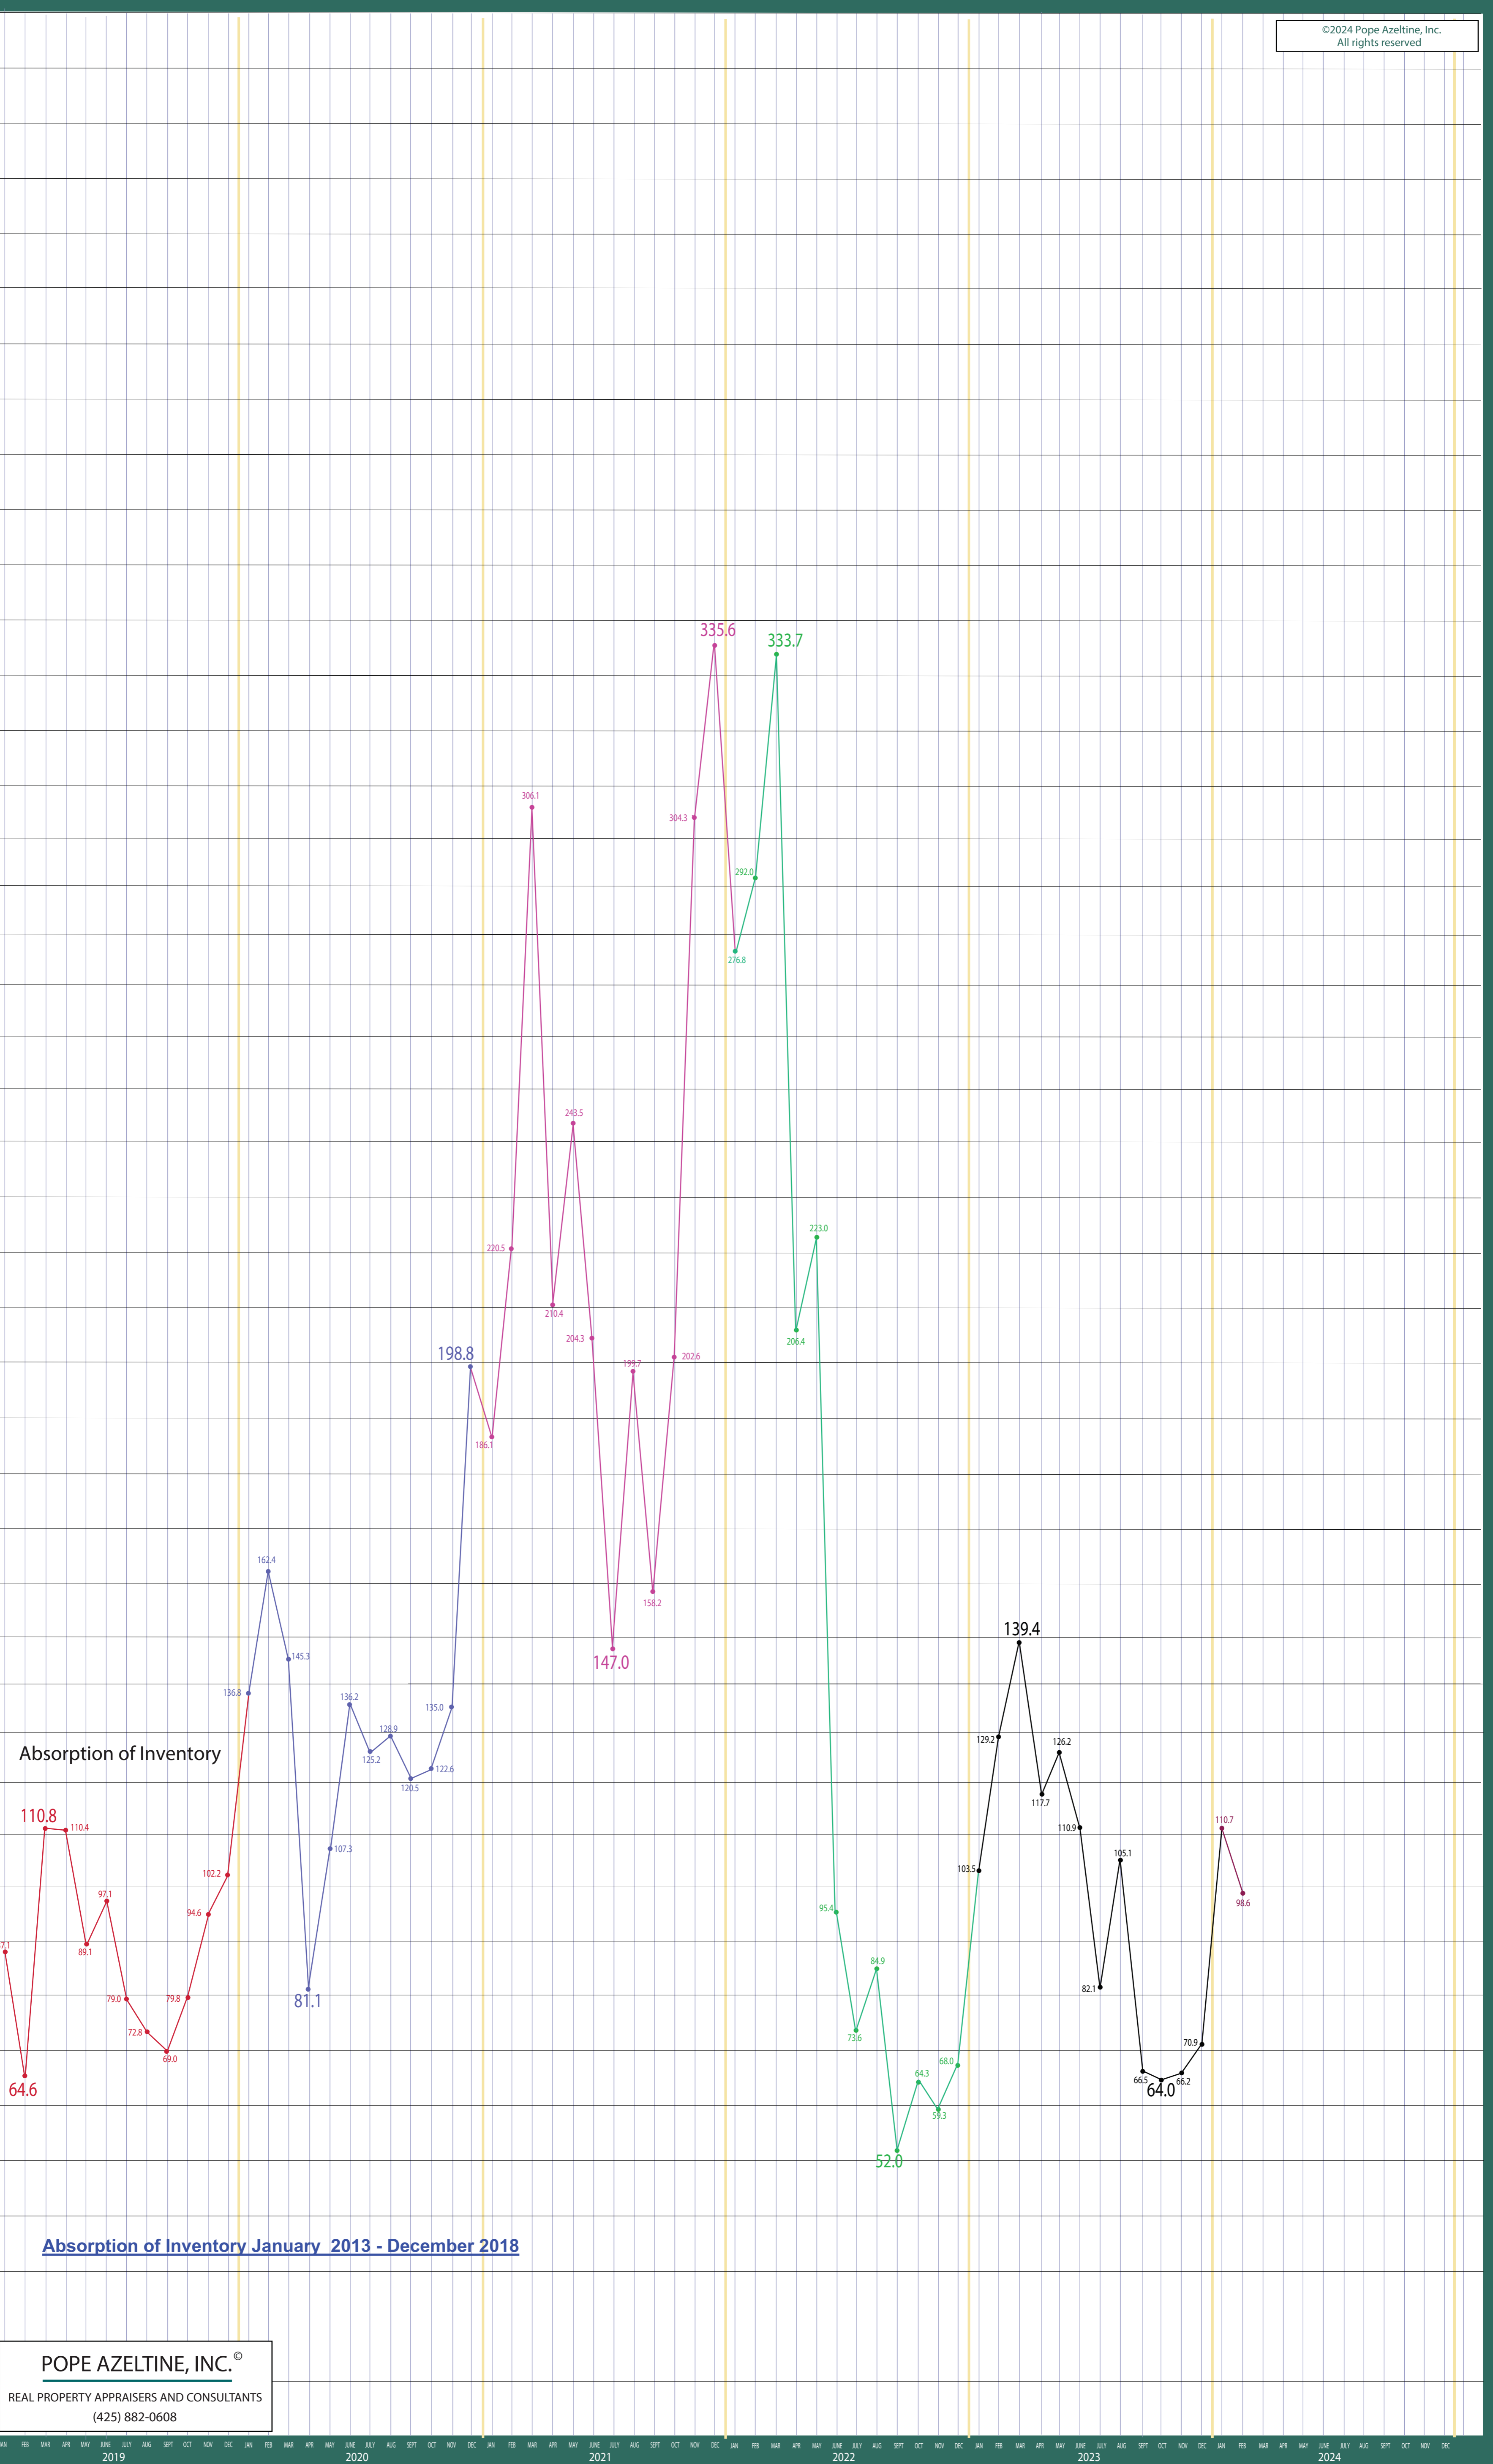

©2024 Pope Azeltine, Inc.
All rights reserved

Absorption of Inventory

Absorption of Inventory January 2013 - December 2018

POPE AZELTINE, INC.®
REAL PROPERTY APPRAISERS AND CONSULTANTS
(425) 882-0608