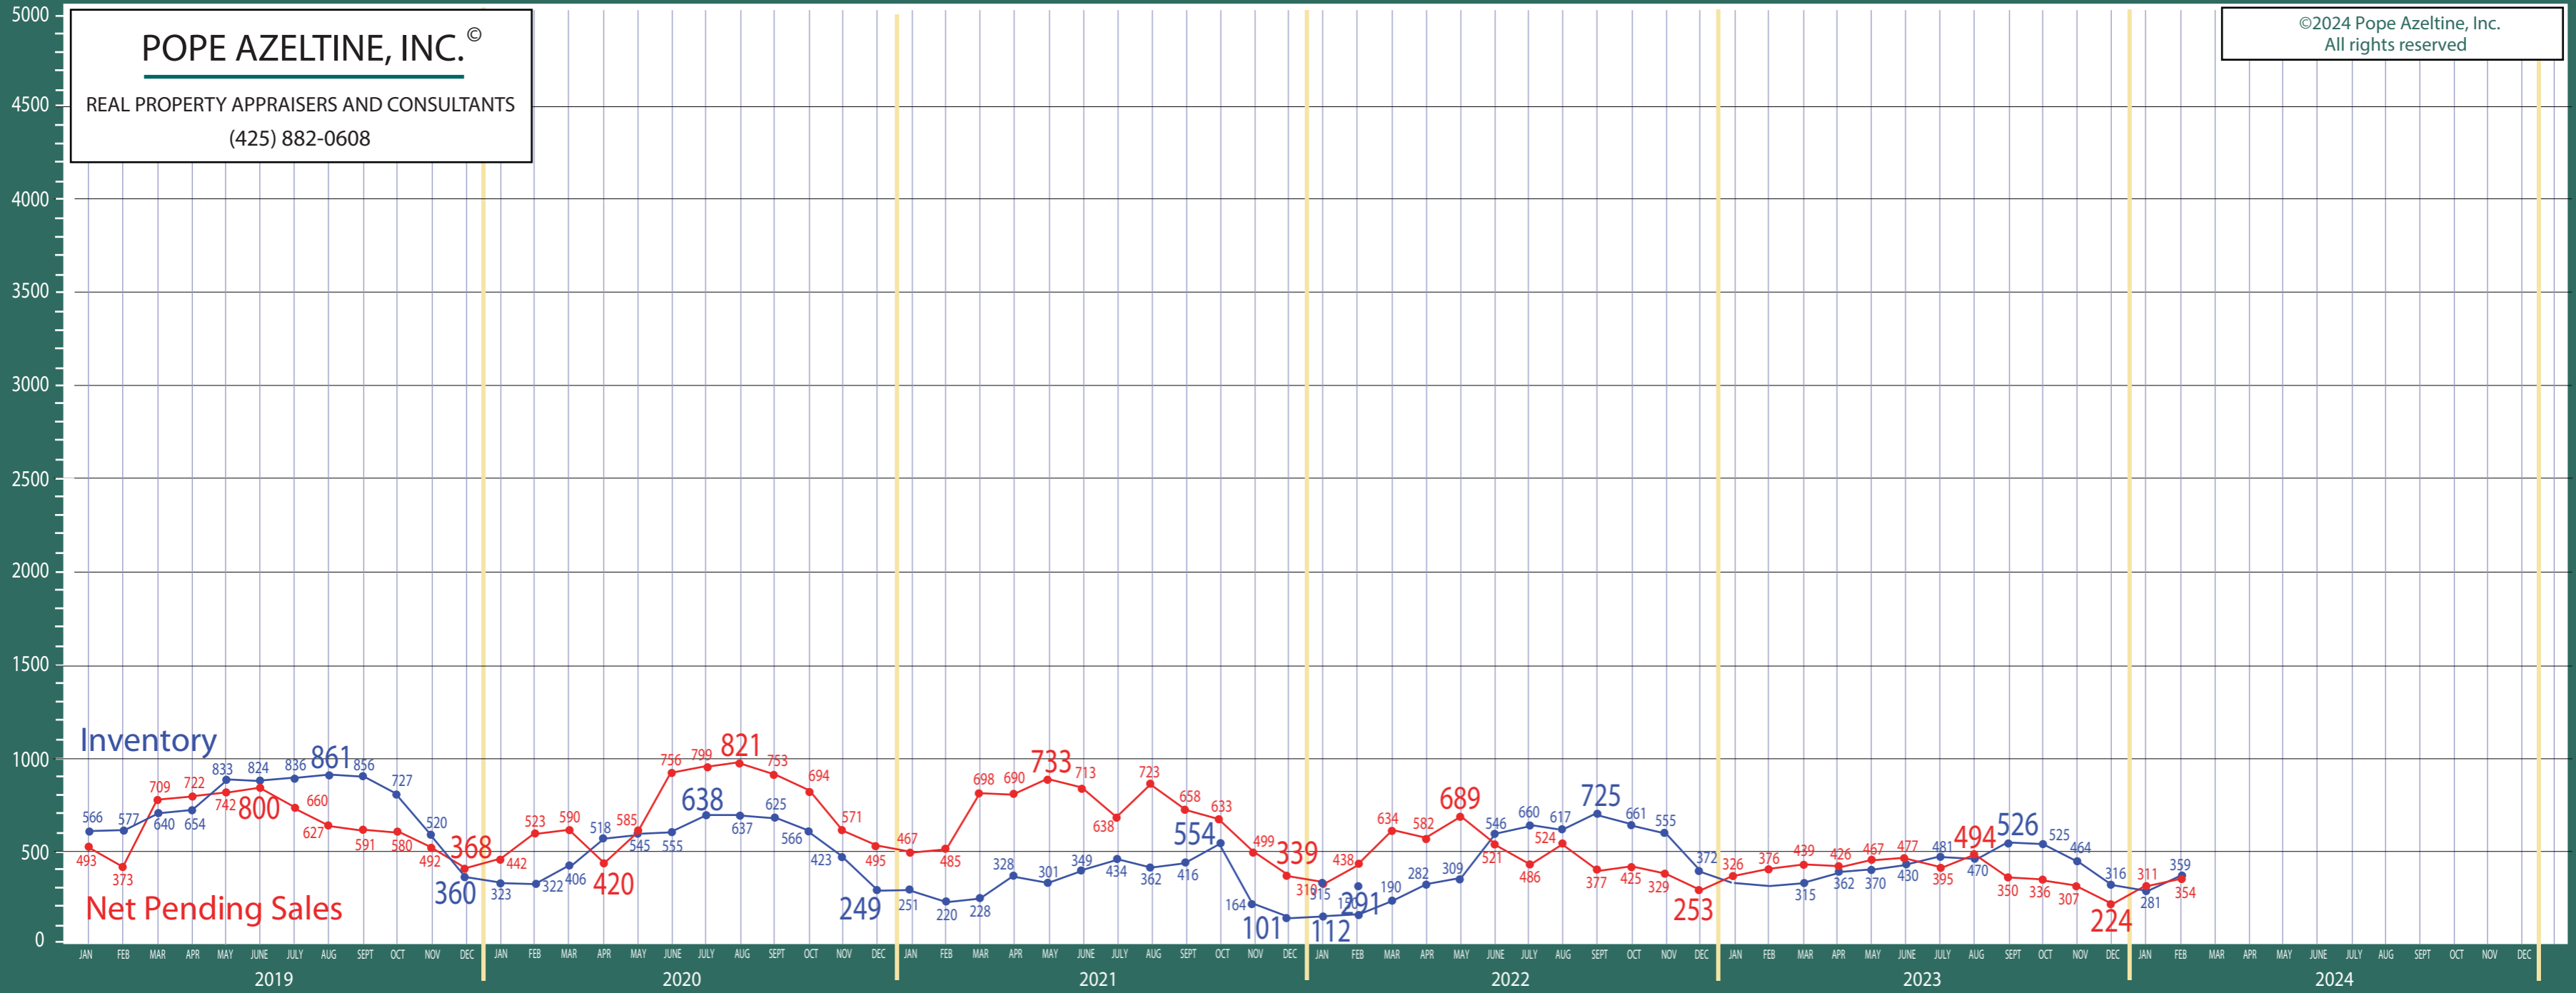

100-140 West Seattle to Federal Way

Listing Residential & Condo Only

POPE AZELTINE, INC.®
REAL PROPERTY APPRAISERS AND CONSULTANTS
(425) 882-0608

©2024 Pope Azeltine, Inc.
All rights reserved

Information Provided by The Northwest Multiple Listing Service