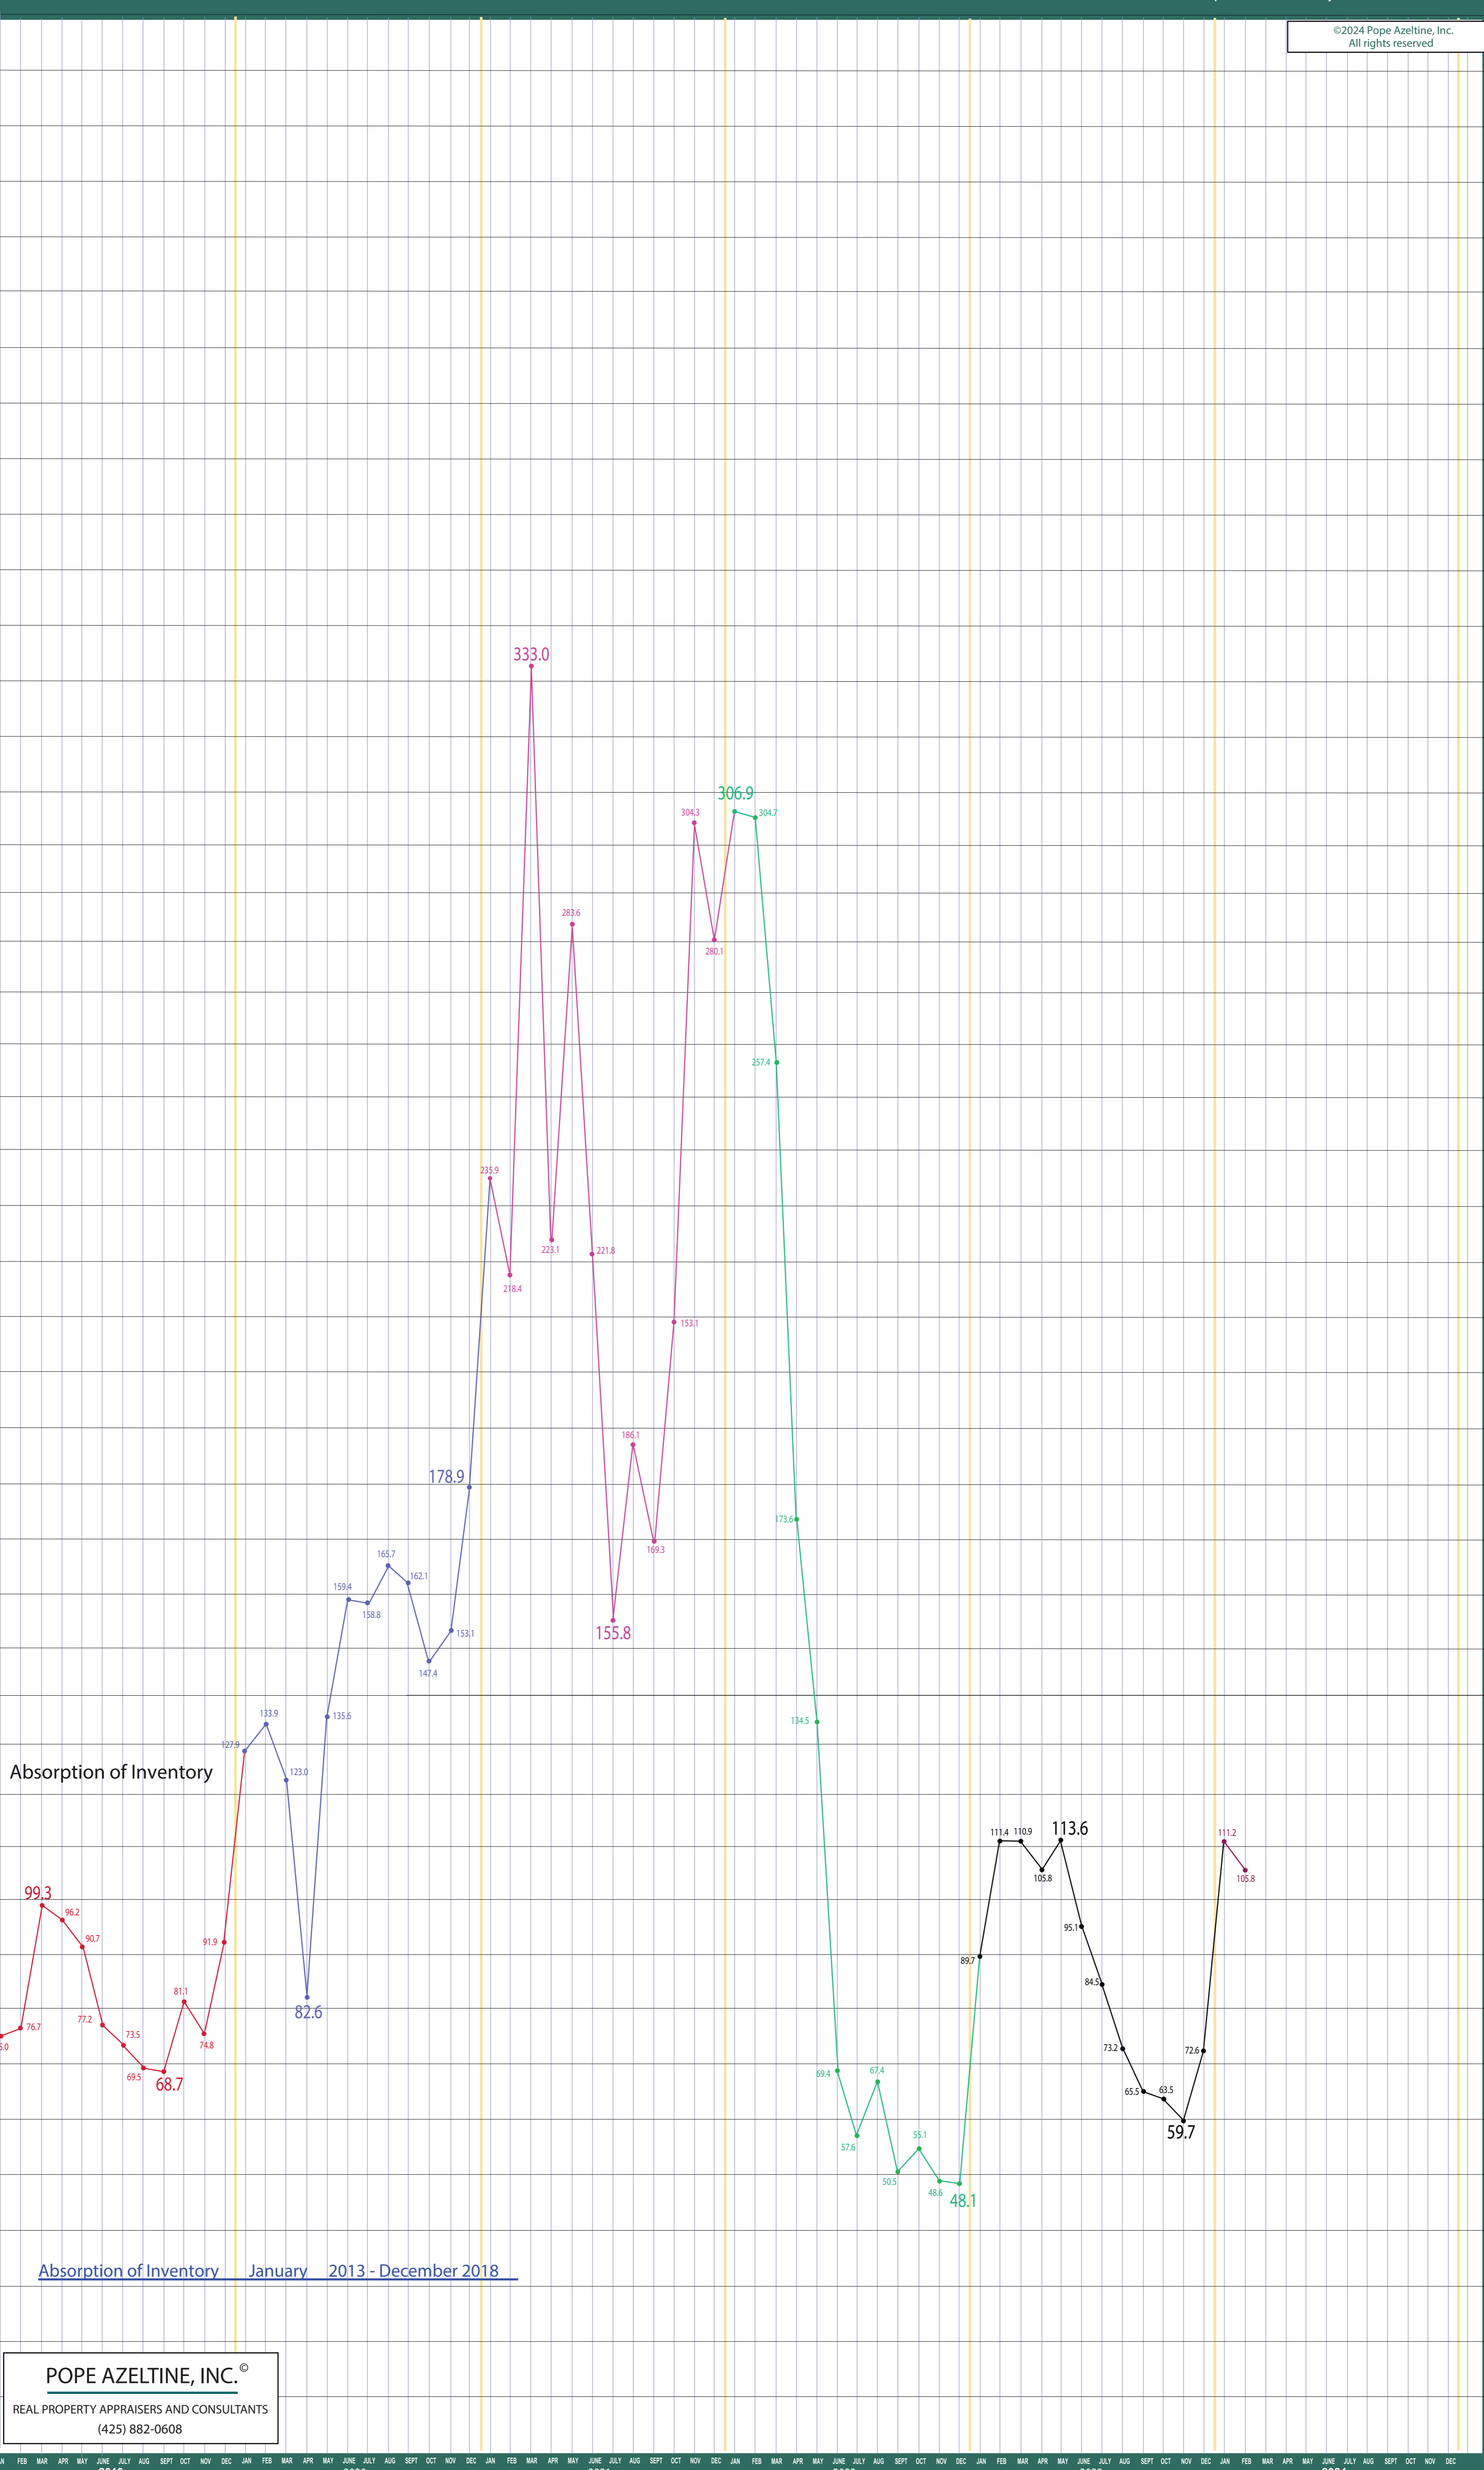

300-385 Auburn, Kent, Renton, South Seattle

Listing Residential & Condo Only

POPE AZELTINE, INC.®
 REAL PROPERTY APPRAISERS AND CONSULTANTS
 (425) 882-0608

©2024 Pope Azeltine, Inc.
 All rights reserved

©2024 Pope Azeltine, Inc.
All rights reserved

Absorption of Inventory

Absorption of Inventory January 2013 - December 2018

POPE AZELTINE, INC.®
REAL PROPERTY APPRAISERS AND CONSULTANTS
(425) 882-0608