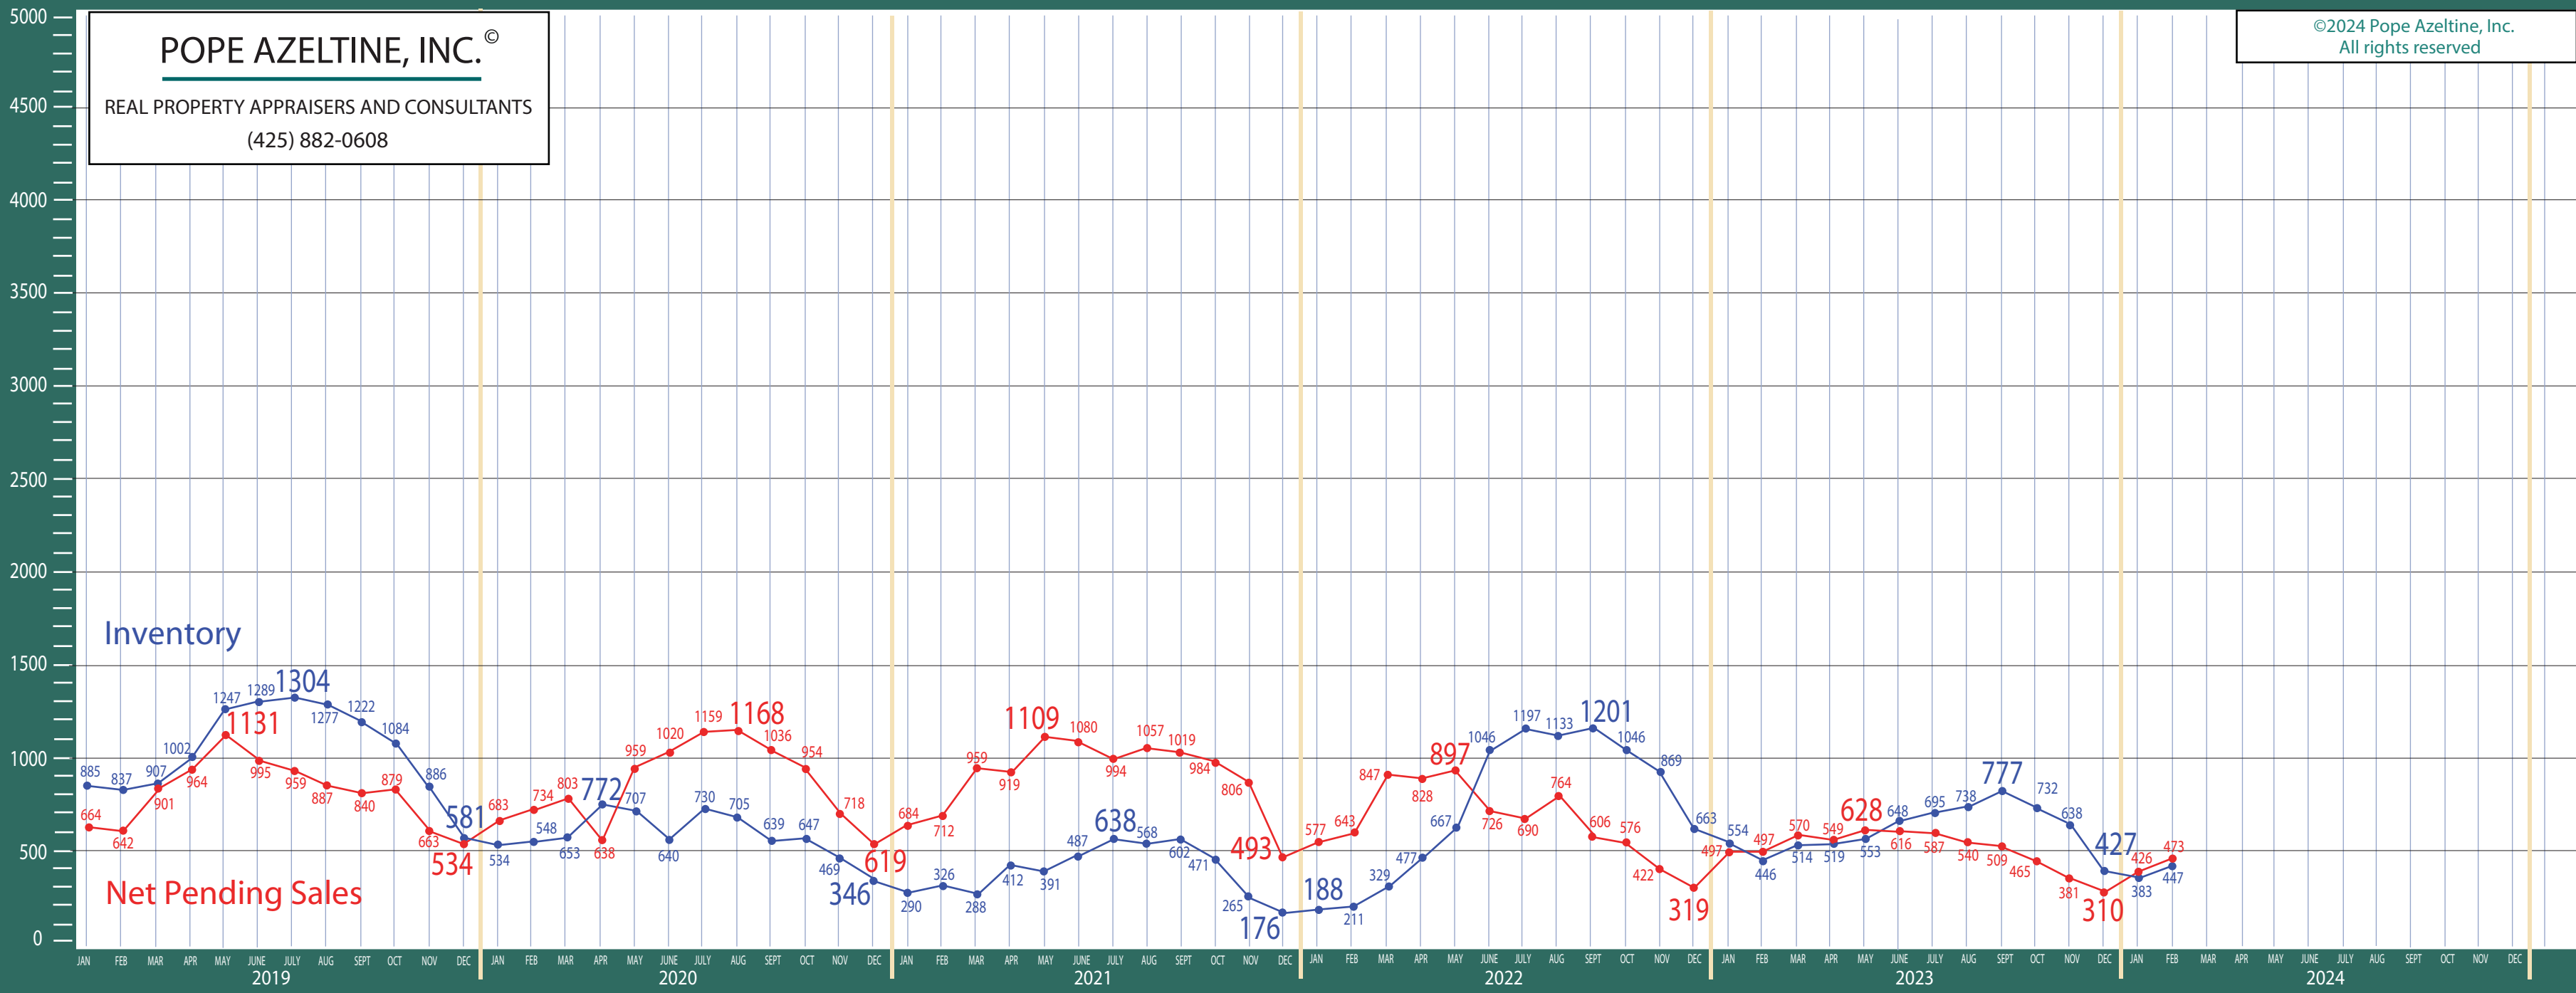

300-385 Auburn, Kent, Renton, South Seattle

Listing Residential & Condo Only

POPE AZELTINE, INC.®
 REAL PROPERTY APPRAISERS AND CONSULTANTS
 (425) 882-0608

©2024 Pope Azeltine, Inc.
 All rights reserved

©2024 Pope Azeltine, Inc.
All rights reserved