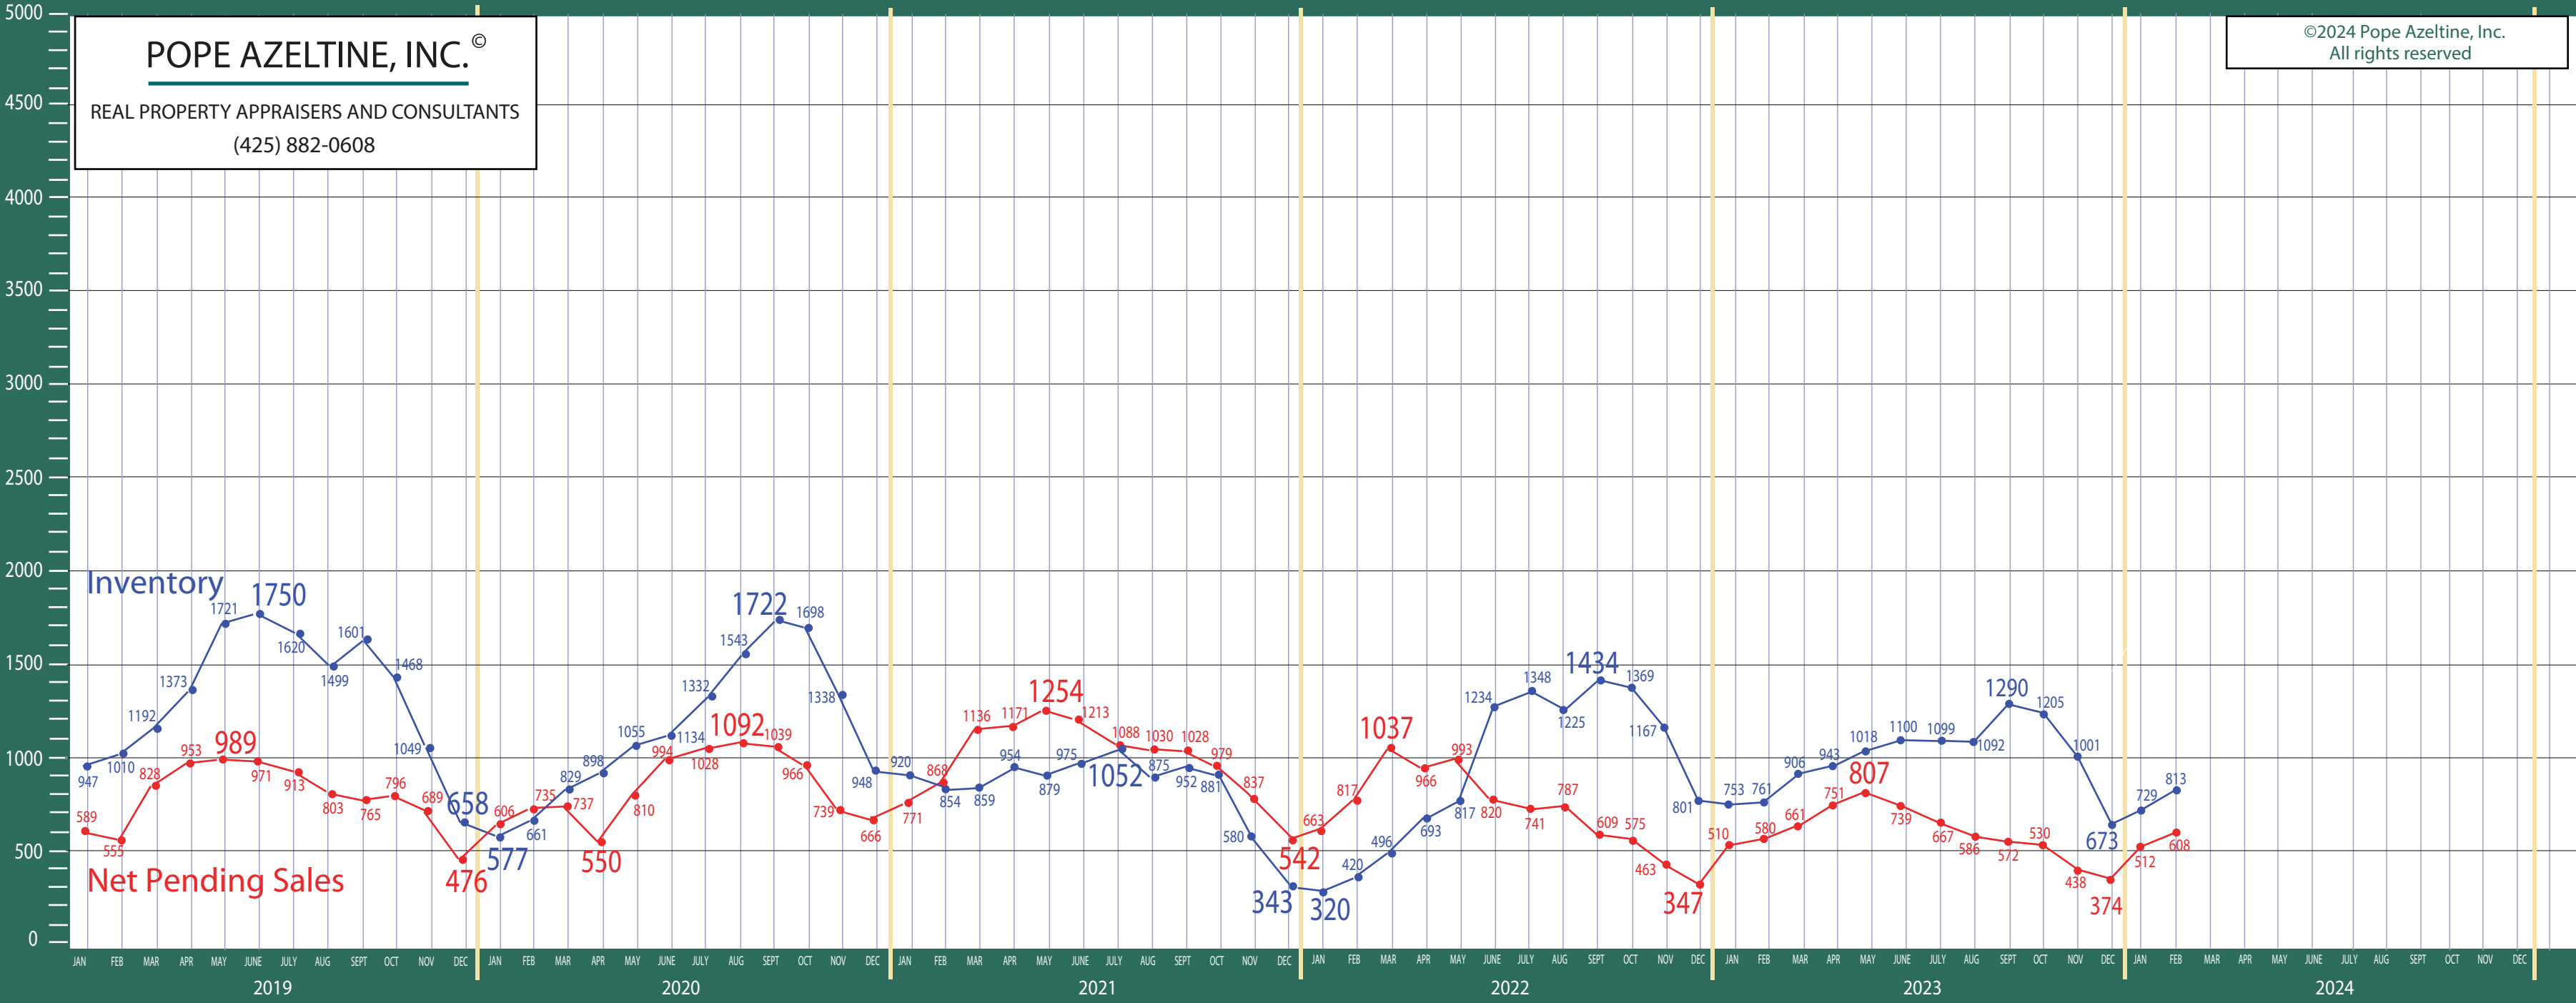

390/700-720 Central/North Seattle

Listing Residential & Condo Only

POPE AZELTINE, INC. ©
REAL PROPERTY APPRAISERS AND CONSULTANTS
(425) 882-0608

©2024 Pope Azeltine, Inc.
All rights reserved