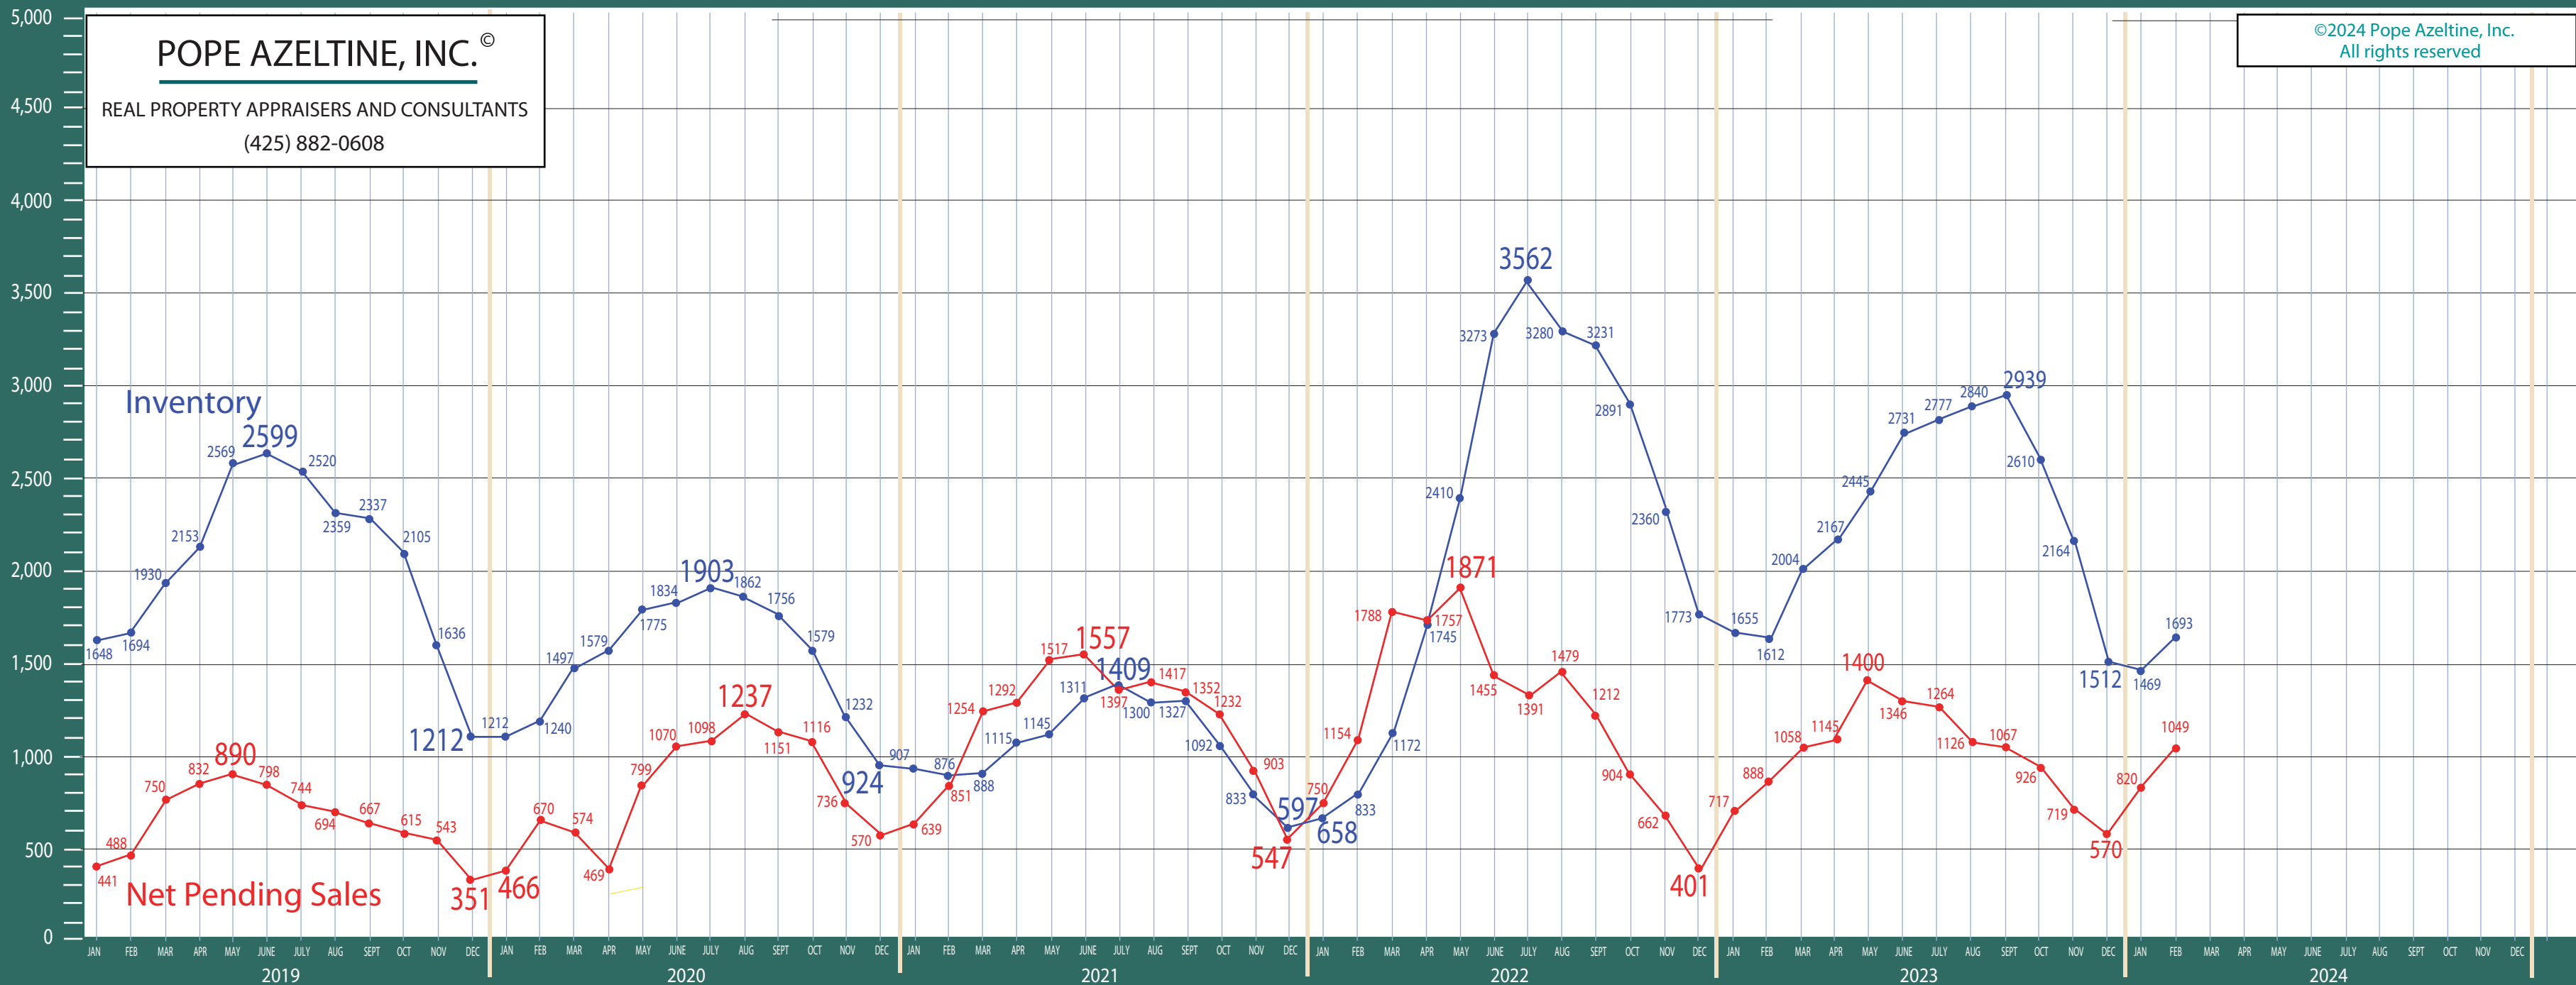

All NWMLS Areas Combined

\$1,000,000 + Residential & Condo Statistics

POPE AZELTINE, INC.®
 REAL PROPERTY APPRAISERS AND CONSULTANTS
 (425) 882-0608

©2024 Pope Azeltine, Inc.
 All rights reserved

POPE AZELTINE, INC.®