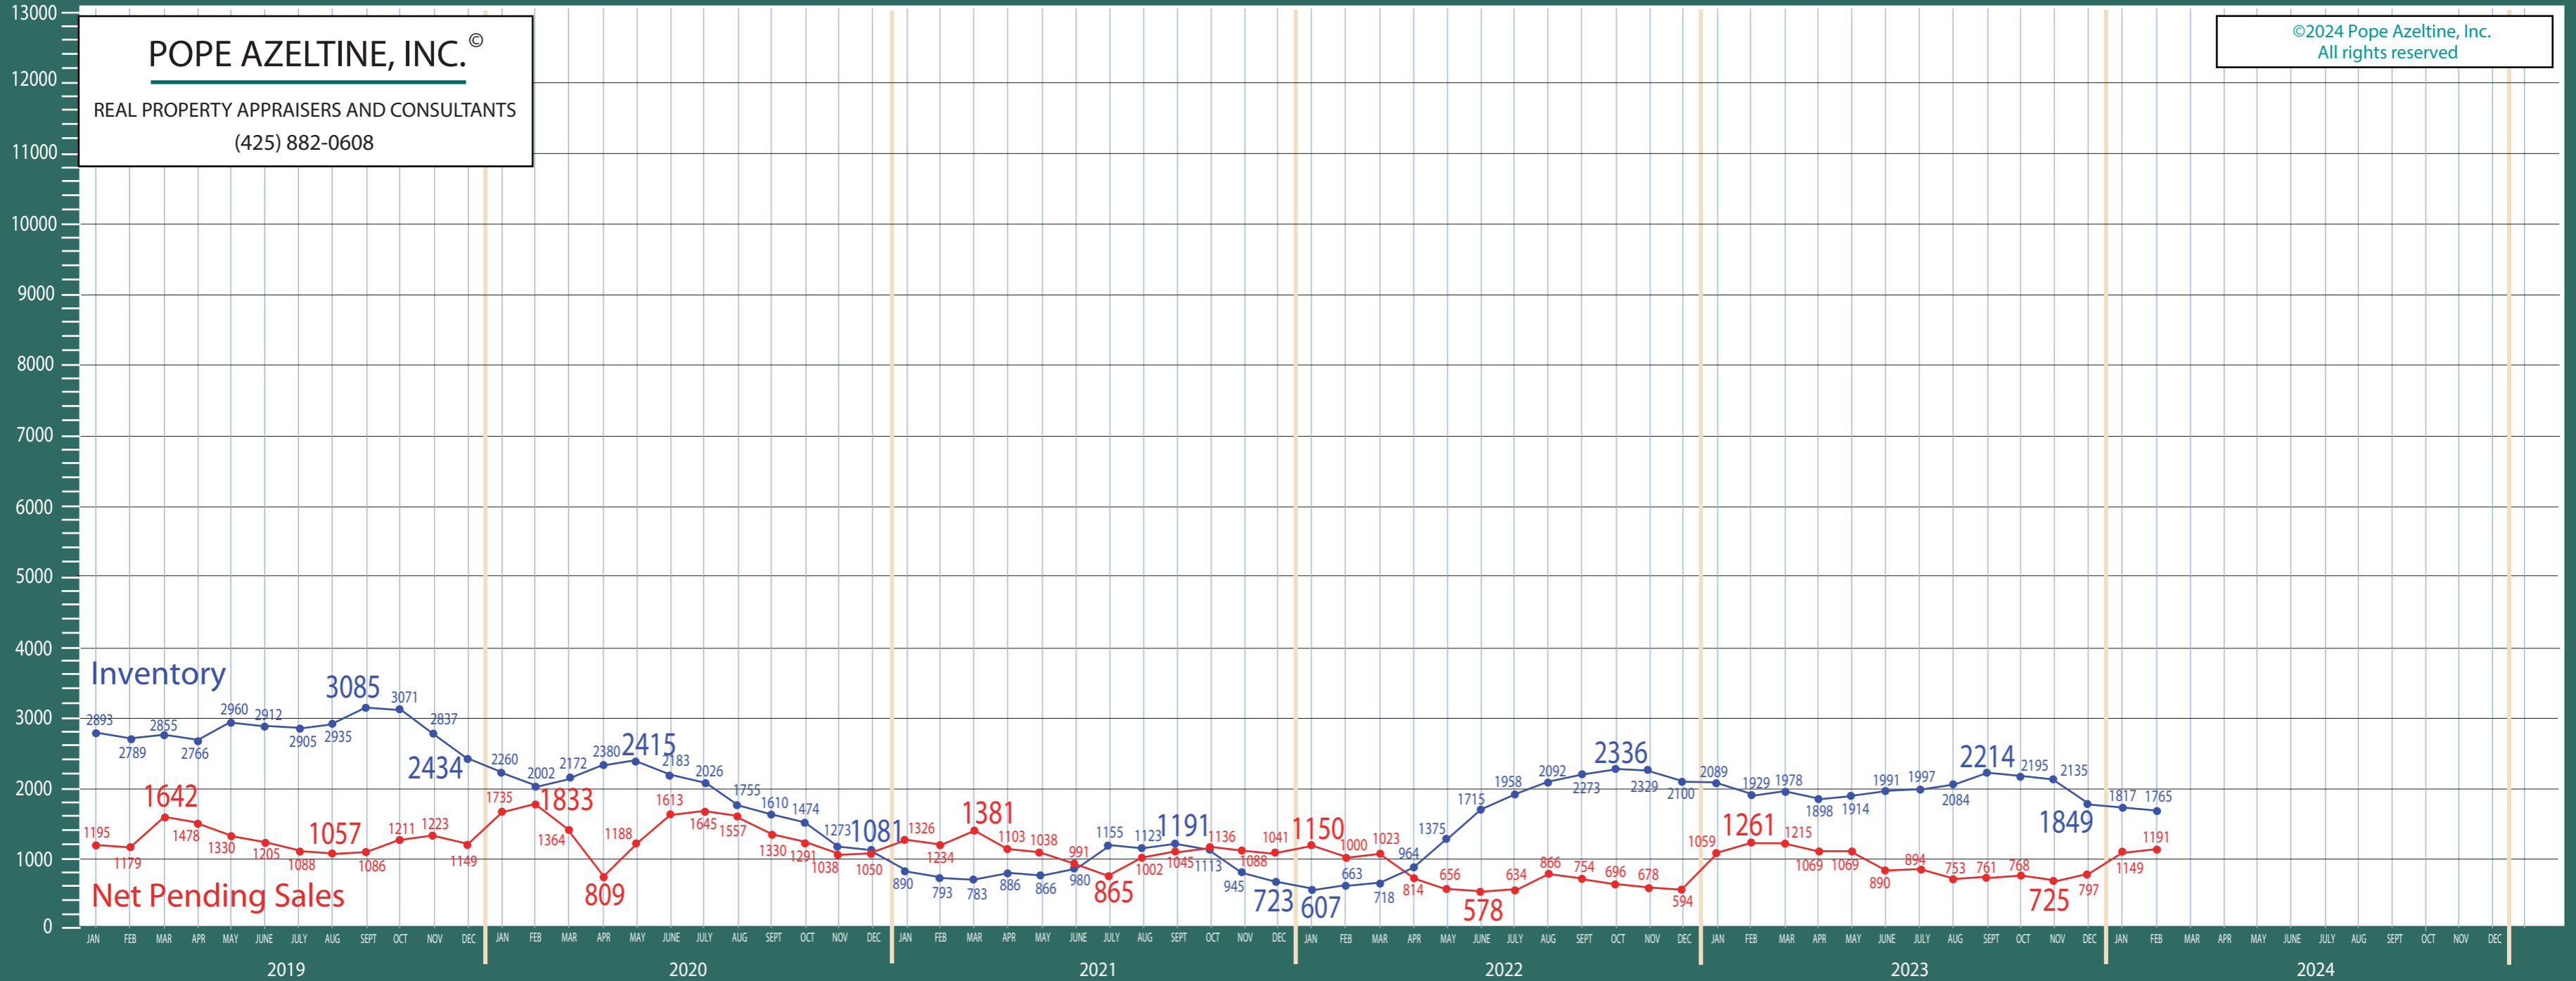

Puget Sound Region

New Construction - Residential & Condo Statistics

POPE AZELTINE, INC.®

REAL PROPERTY APPRAISERS AND CONSULTANTS
(425) 882-0608

©2024 Pope Azeltine, Inc.
All rights reserved