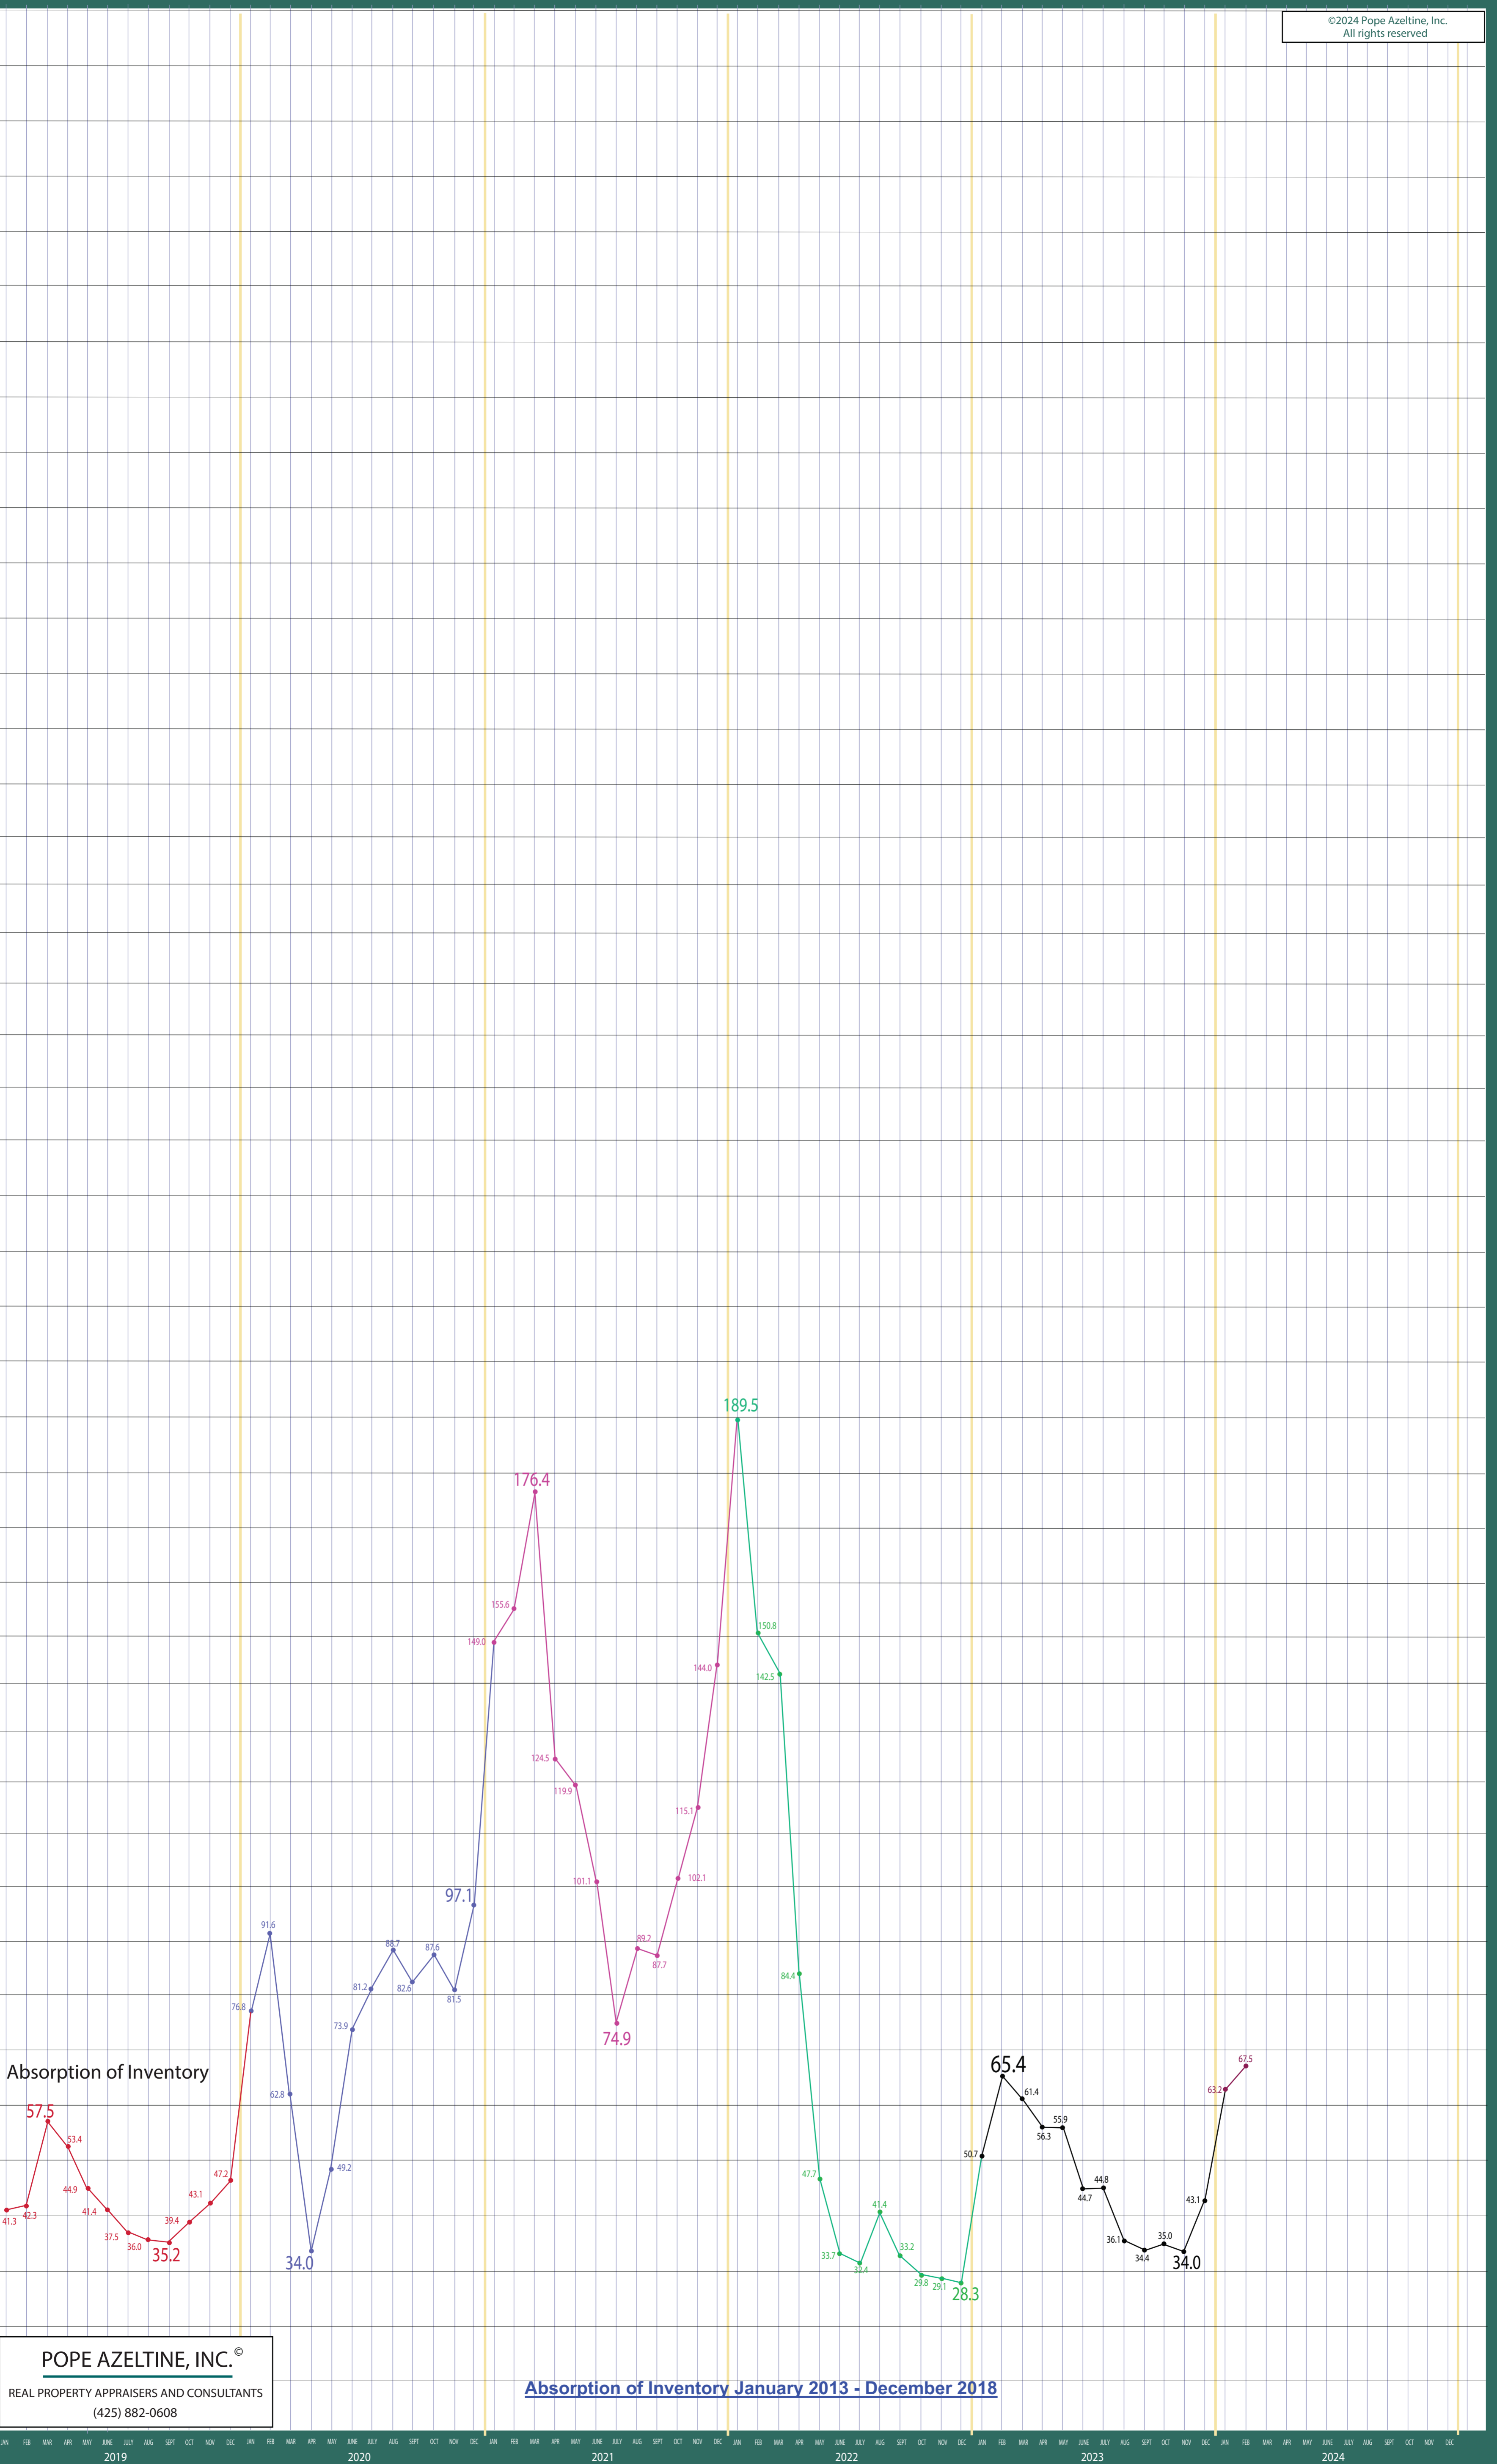

Puget Sound Region

New Construction - Residential & Condo Statistics

POPE AZELTINE, INC.®

REAL PROPERTY APPRAISERS AND CONSULTANTS
(425) 882-0608

©2024 Pope Azeltine, Inc.
All rights reserved

©2024 Pope Azeltine, Inc.
All rights reserved