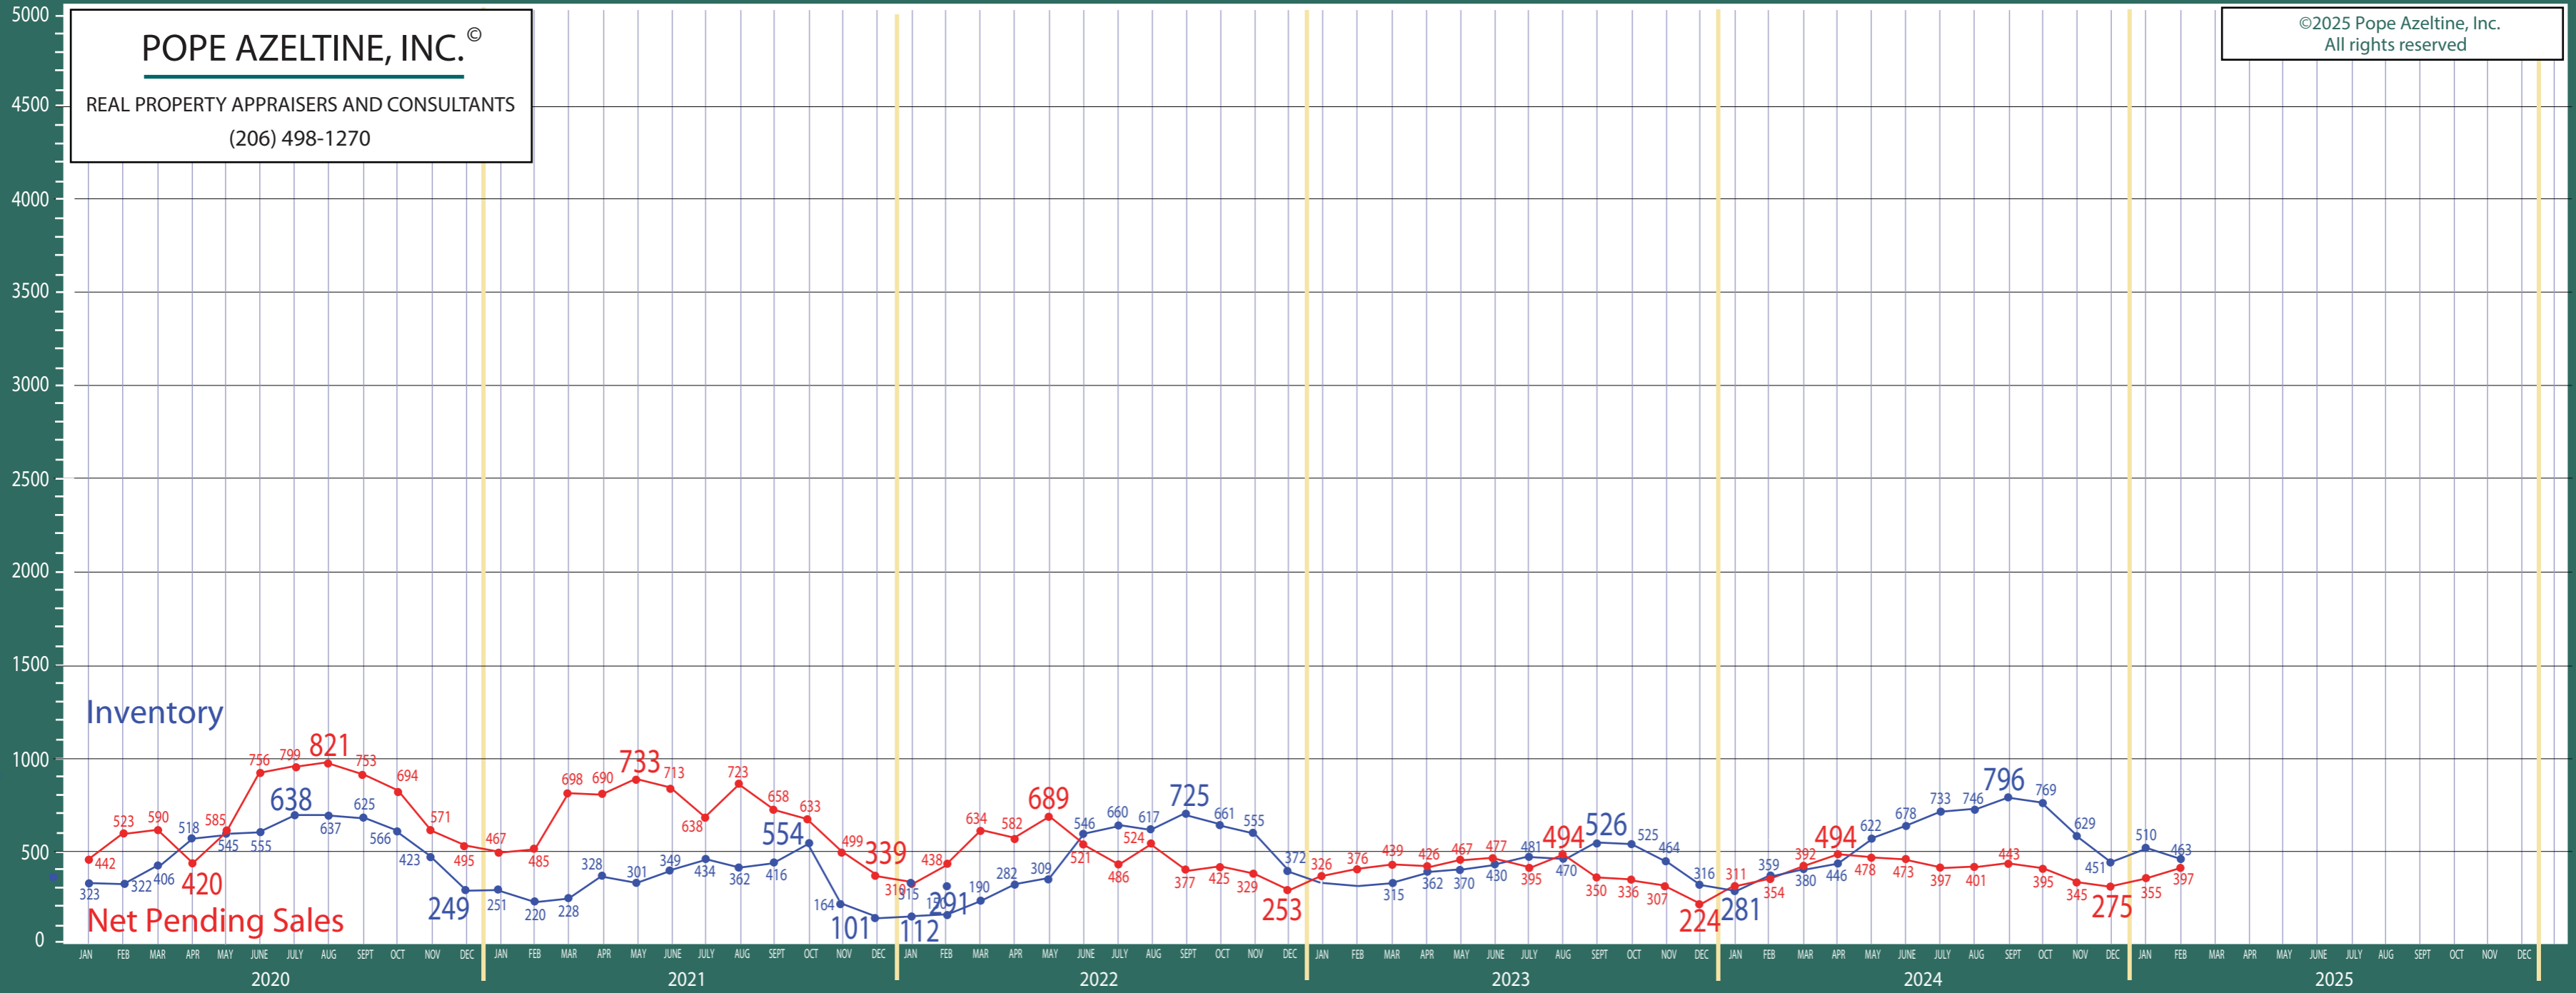

100-140 West Seattle to Federal Way

Listing Residential & Condo Only

POPE AZELTINE, INC.®
 REAL PROPERTY APPRAISERS AND CONSULTANTS
 (206) 498-1270

©2025 Pope Azeltine, Inc.
 All rights reserved

Absorption of Inventory

Absorption of Inventory January 2013 - December 2018

POPE AZELTINE, INC.®

REAL PROPERTY APPRAISERS AND CONSULTANTS
(206) 498-1270