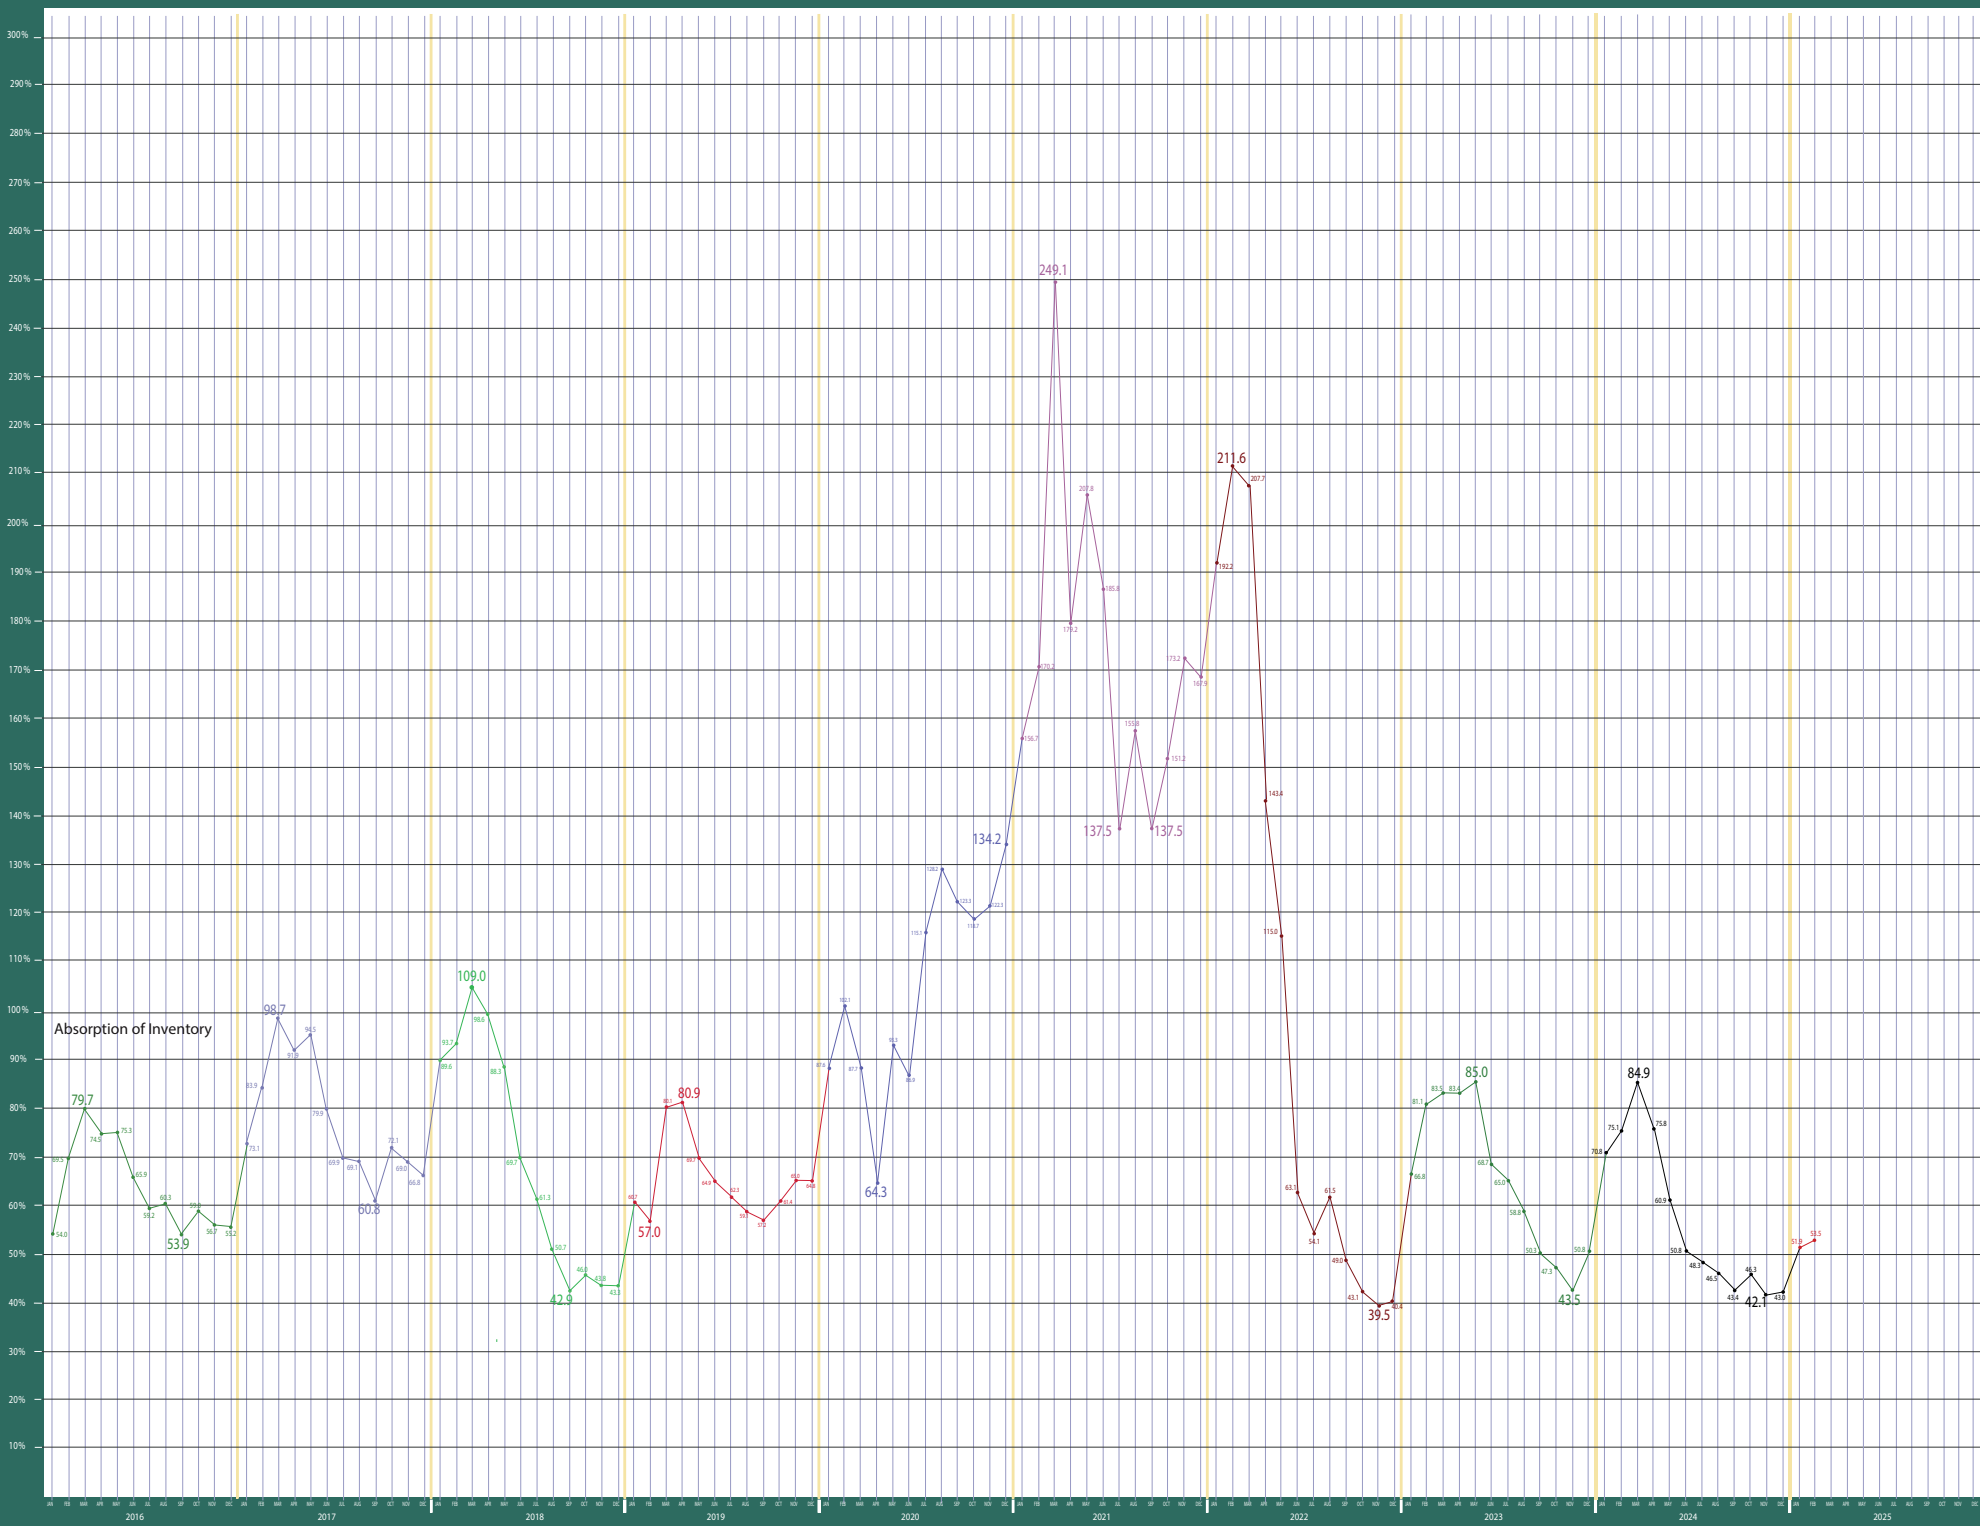

Puget Sound Region

Residential & Condominium Units