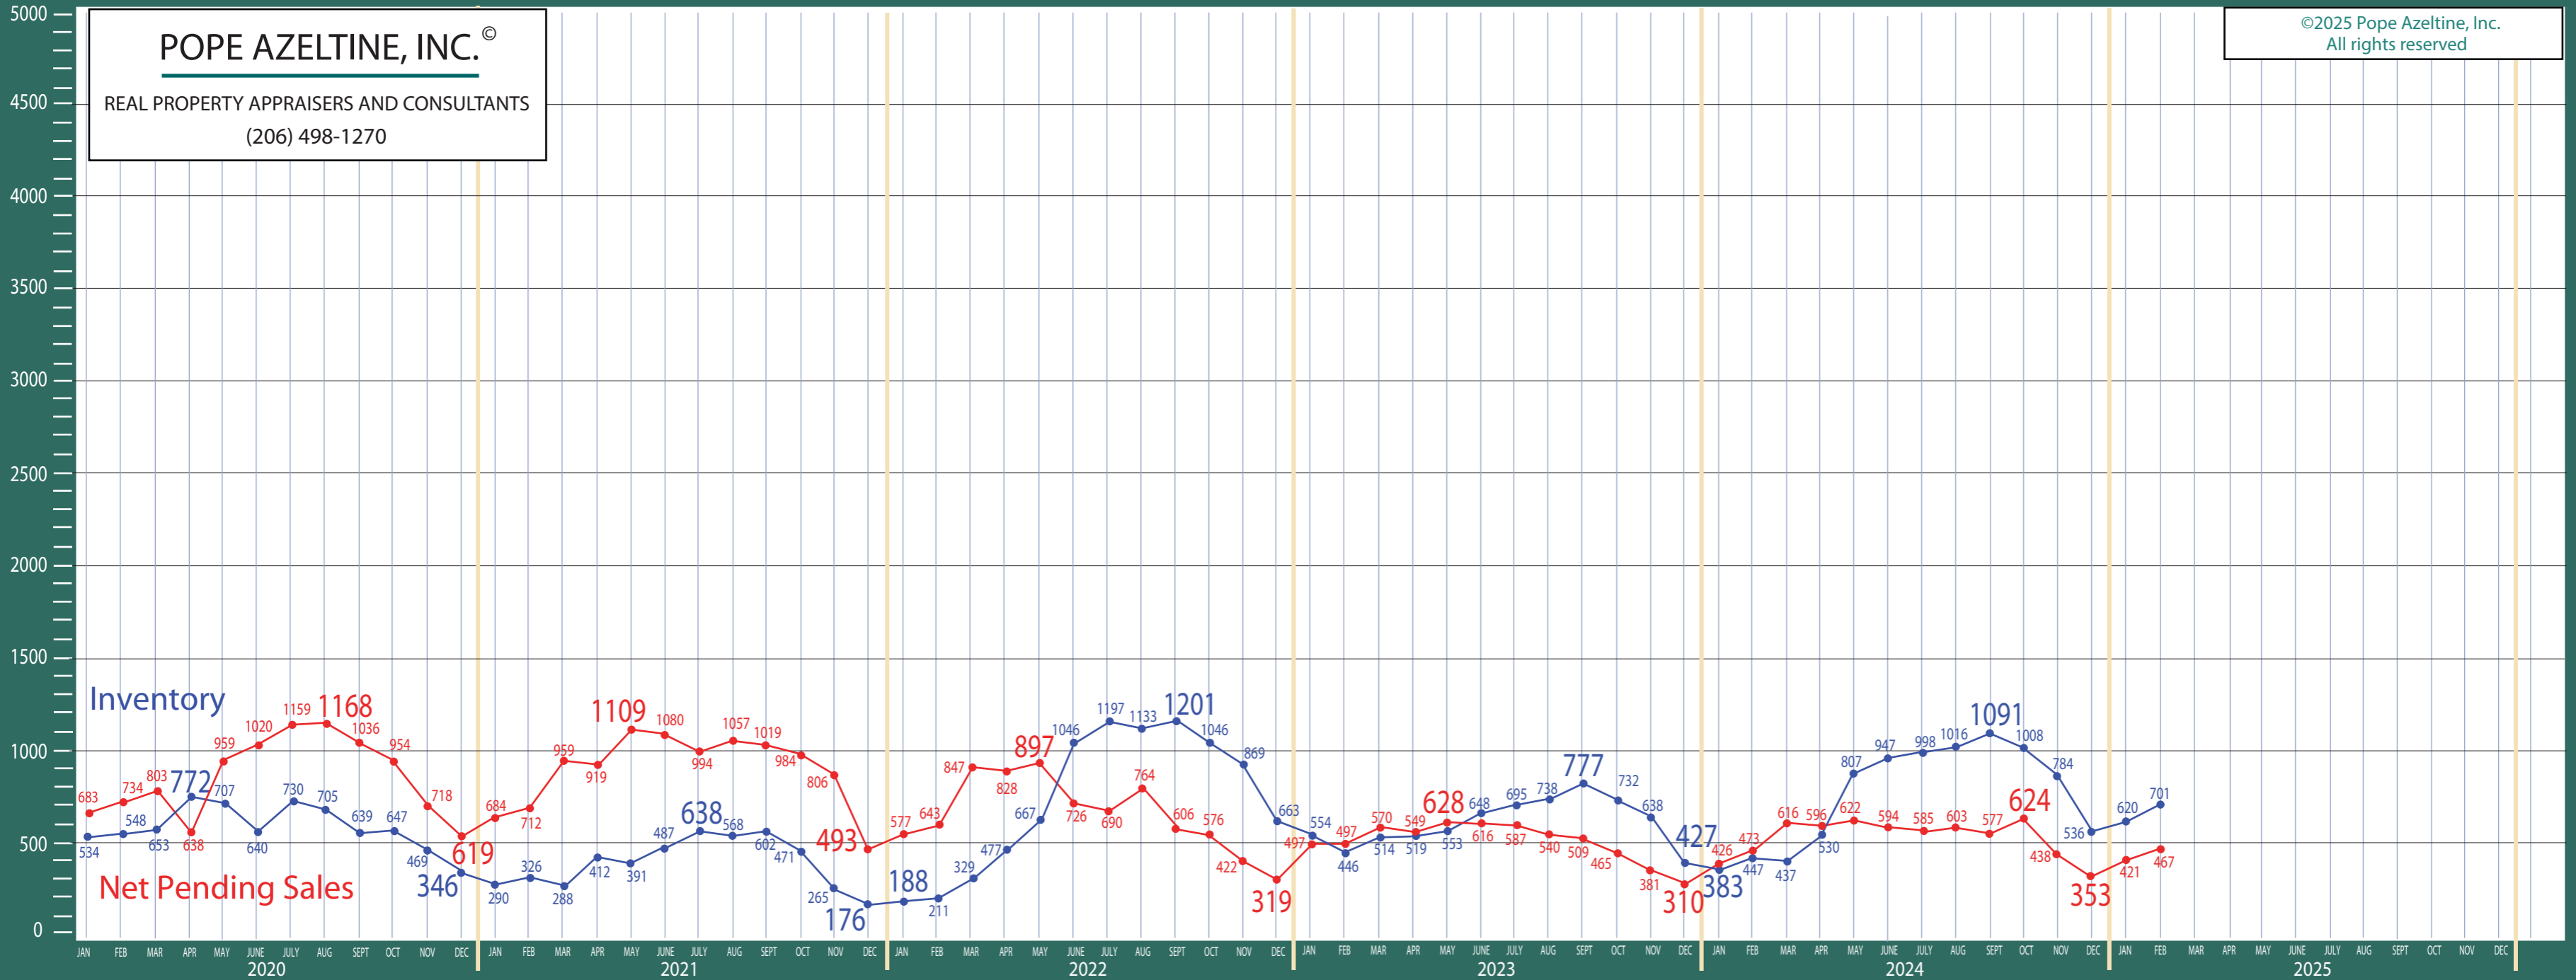

300-385 Auburn, Kent, Renton, South Seattle

Listing Residential & Condo Only

POPE AZELTINE, INC.®

REAL PROPERTY APPRAISERS AND CONSULTANTS

(206) 498-1270

©2025 Pope Azeltine, Inc.
All rights reserved

Absorption of Inventory