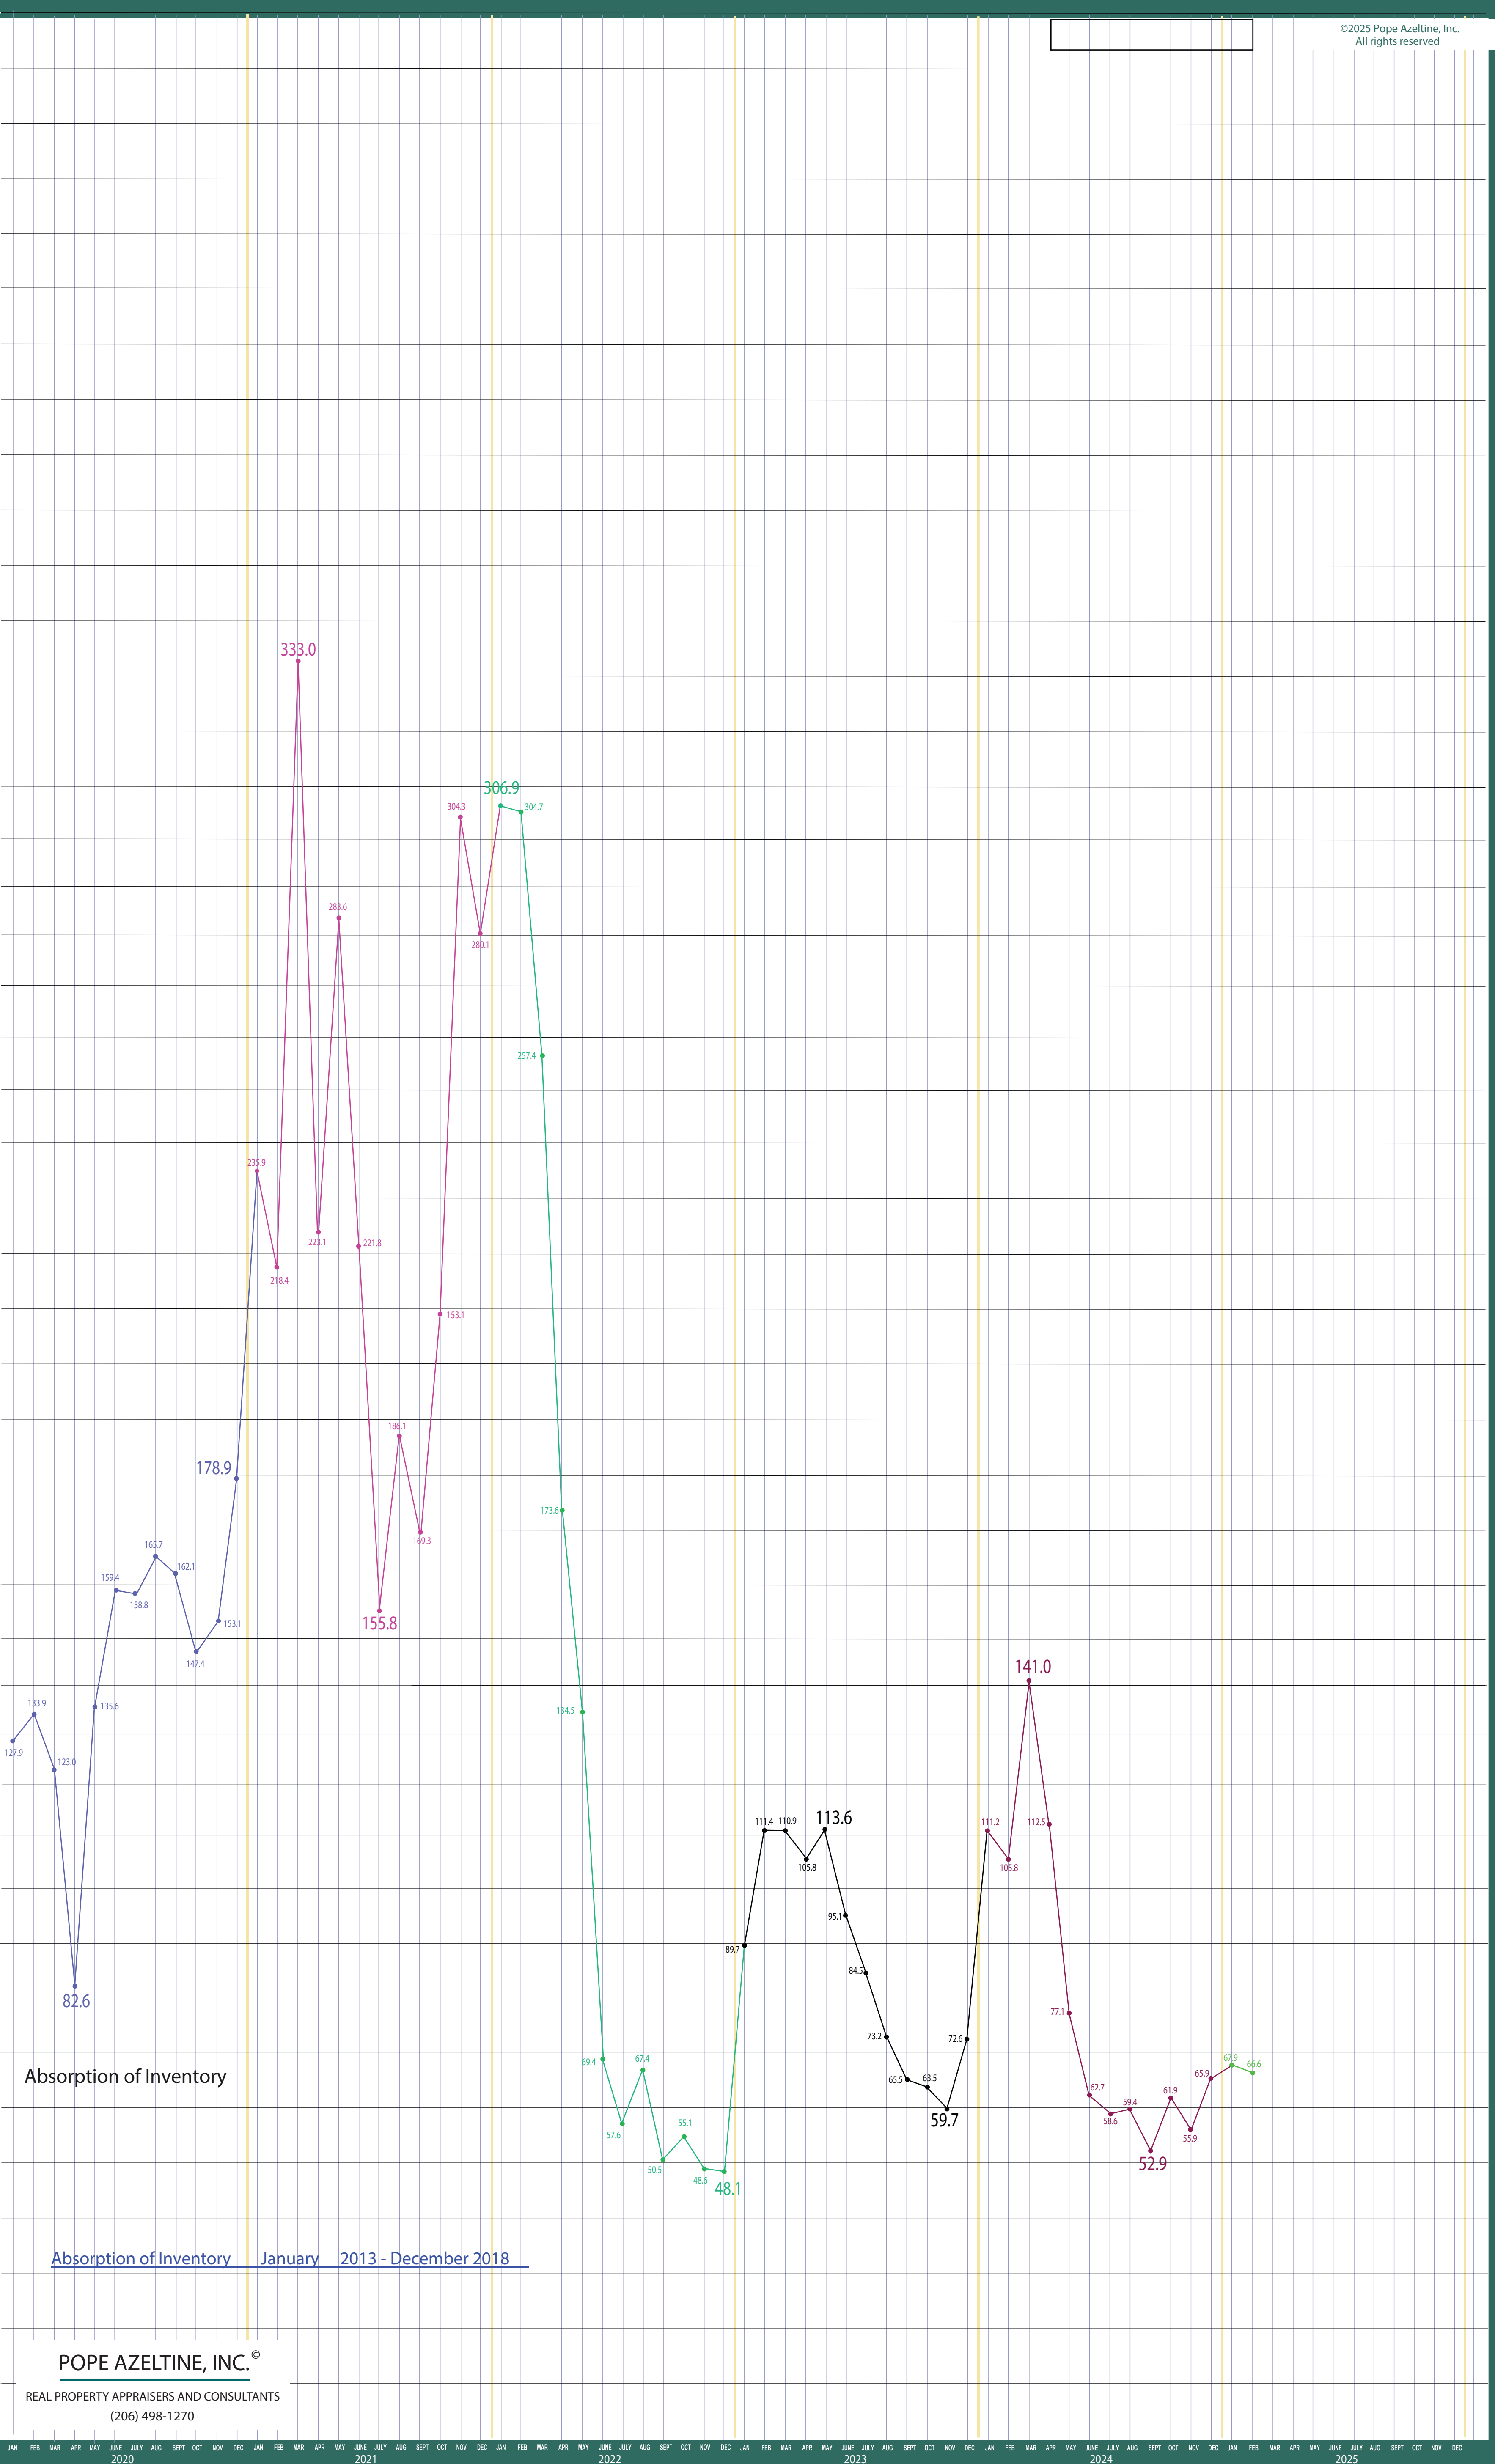

300-385 Auburn, Kent, Renton, South Seattle

Listing Residential & Condo Only

POPE AZELTINE, INC.®

REAL PROPERTY APPRAISERS AND CONSULTANTS

(206) 498-1270

©2025 Pope Azeltine, Inc.
All rights reserved

Absorption of Inventory

Absorption of Inventory January 2013 - December 2018

POPE AZELTINE, INC.®

REAL PROPERTY APPRAISERS AND CONSULTANTS
(206) 498-1270