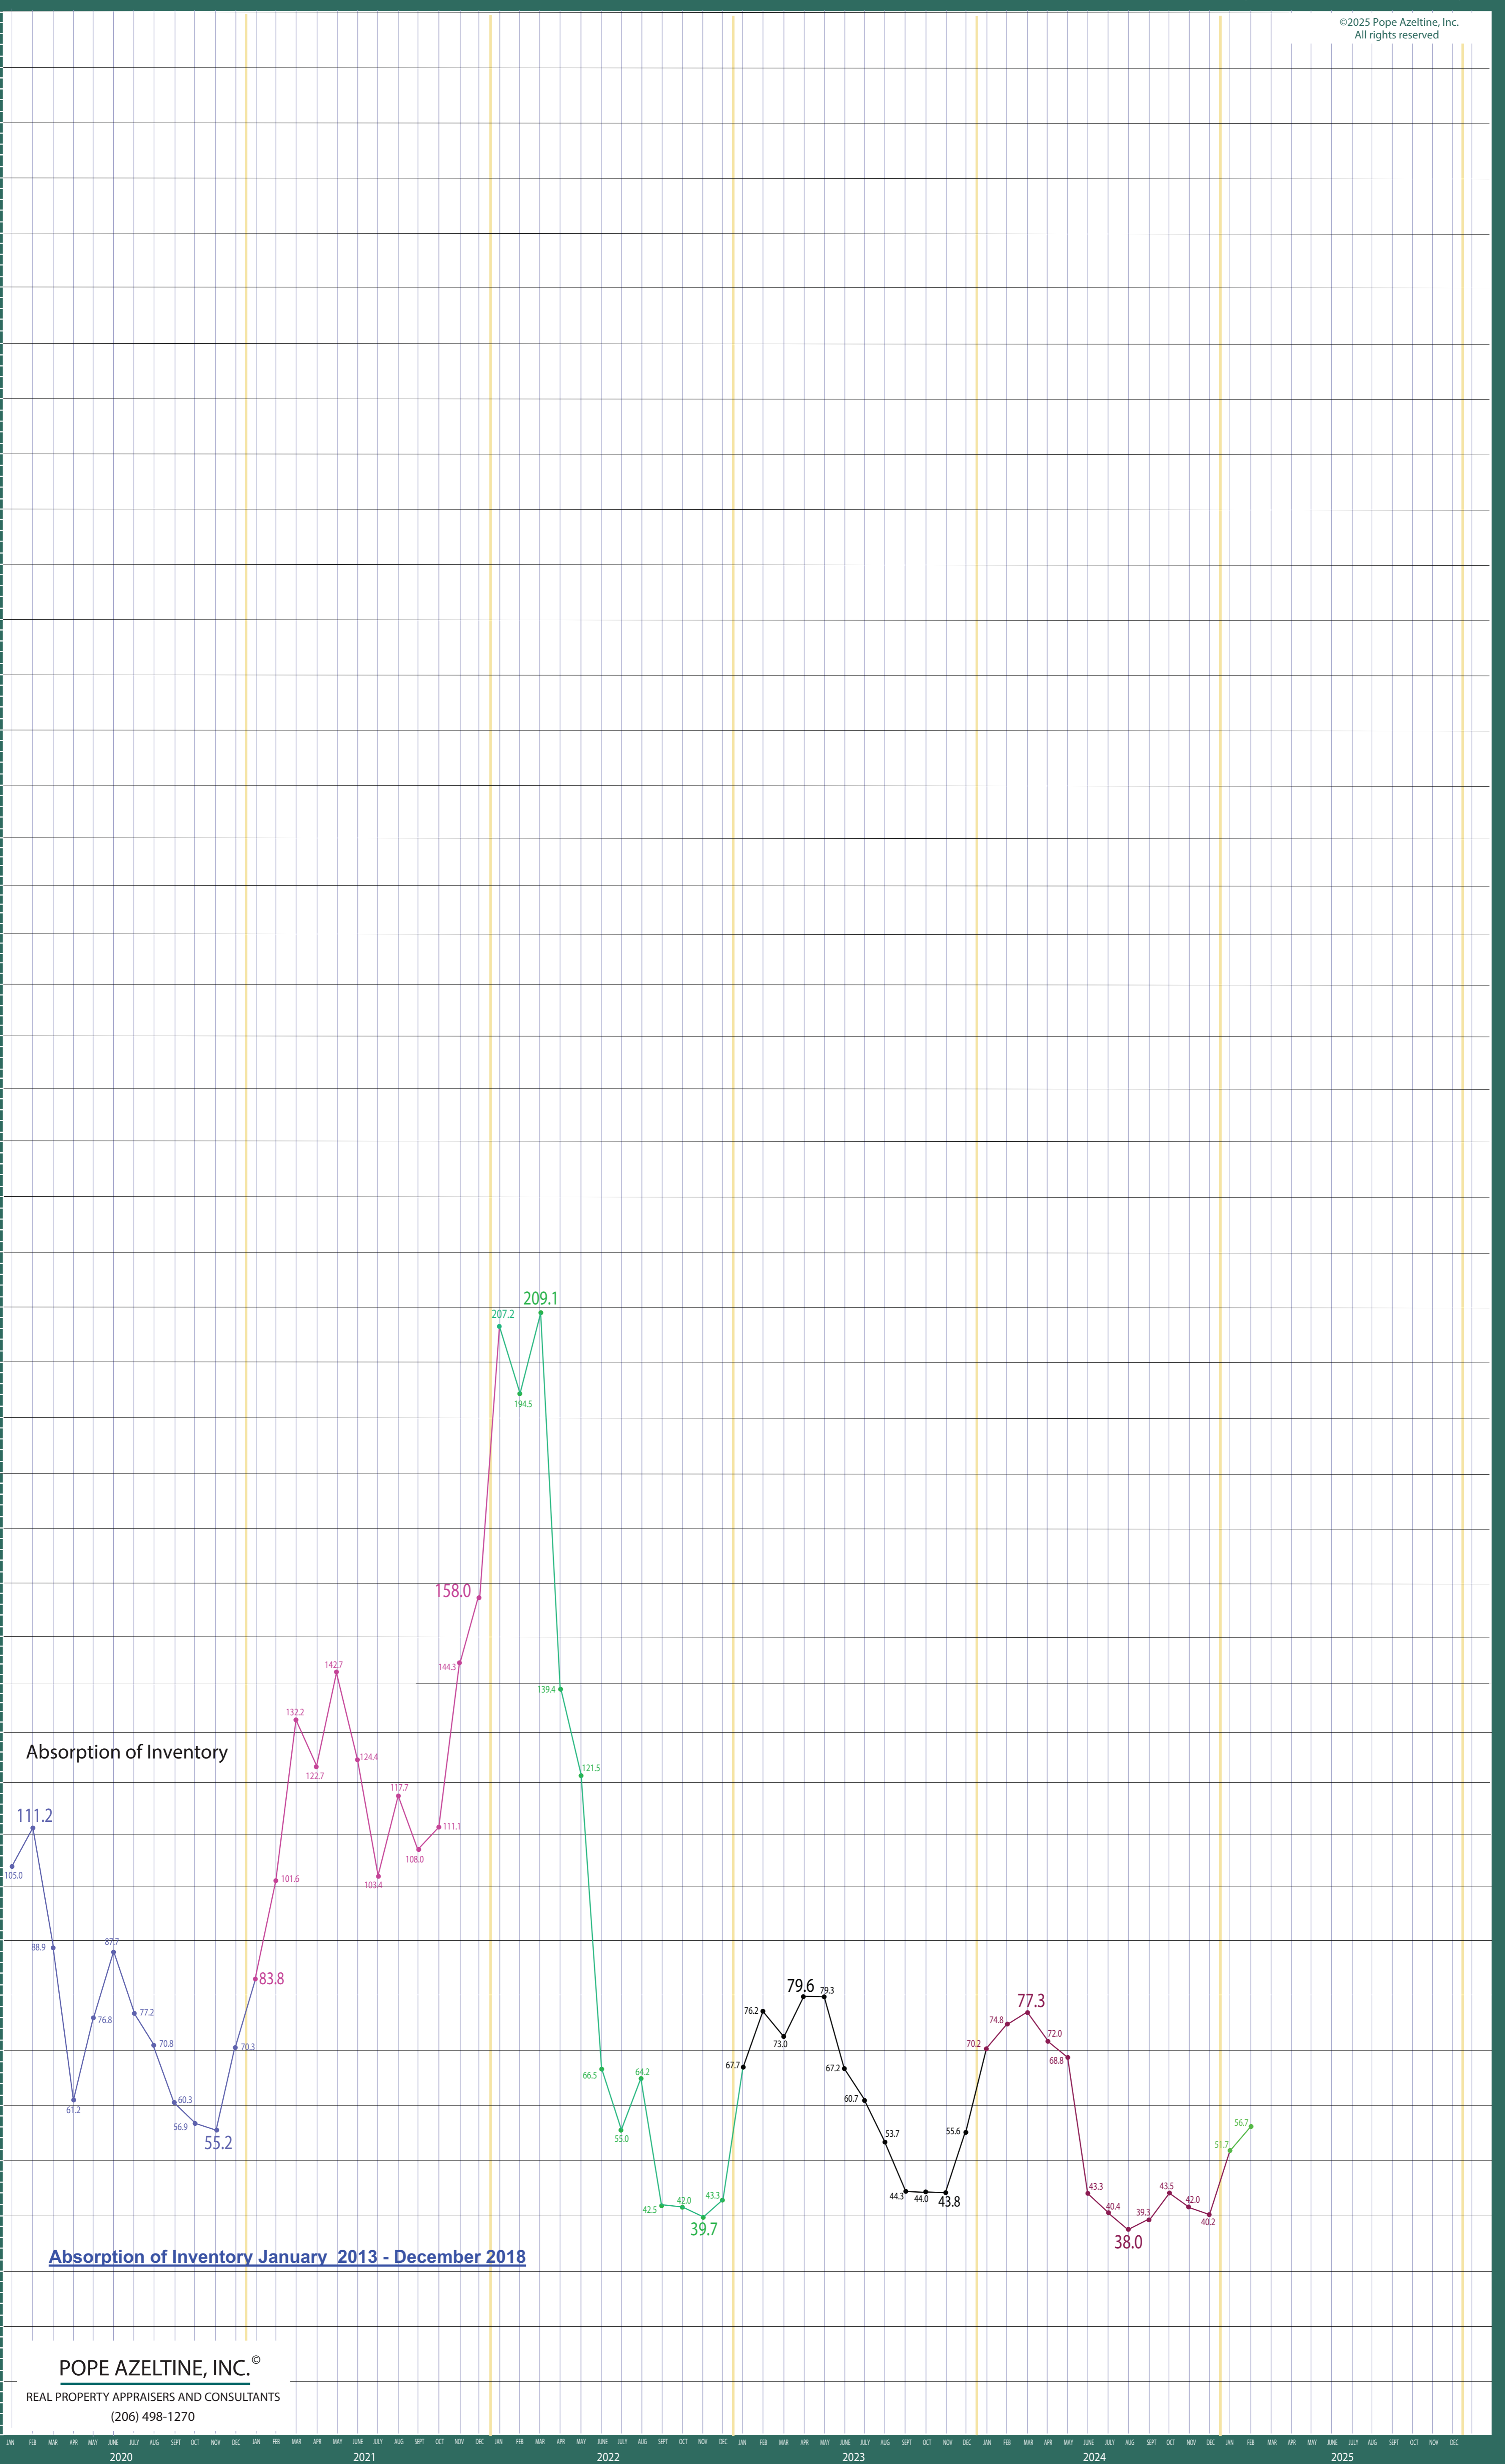

Absorption of Inventory

Absorption of Inventory January 2013 - December 2018

POPE AZELTINE, INC.®
REAL PROPERTY APPRAISERS AND CONSULTANTS
(206) 498-1270