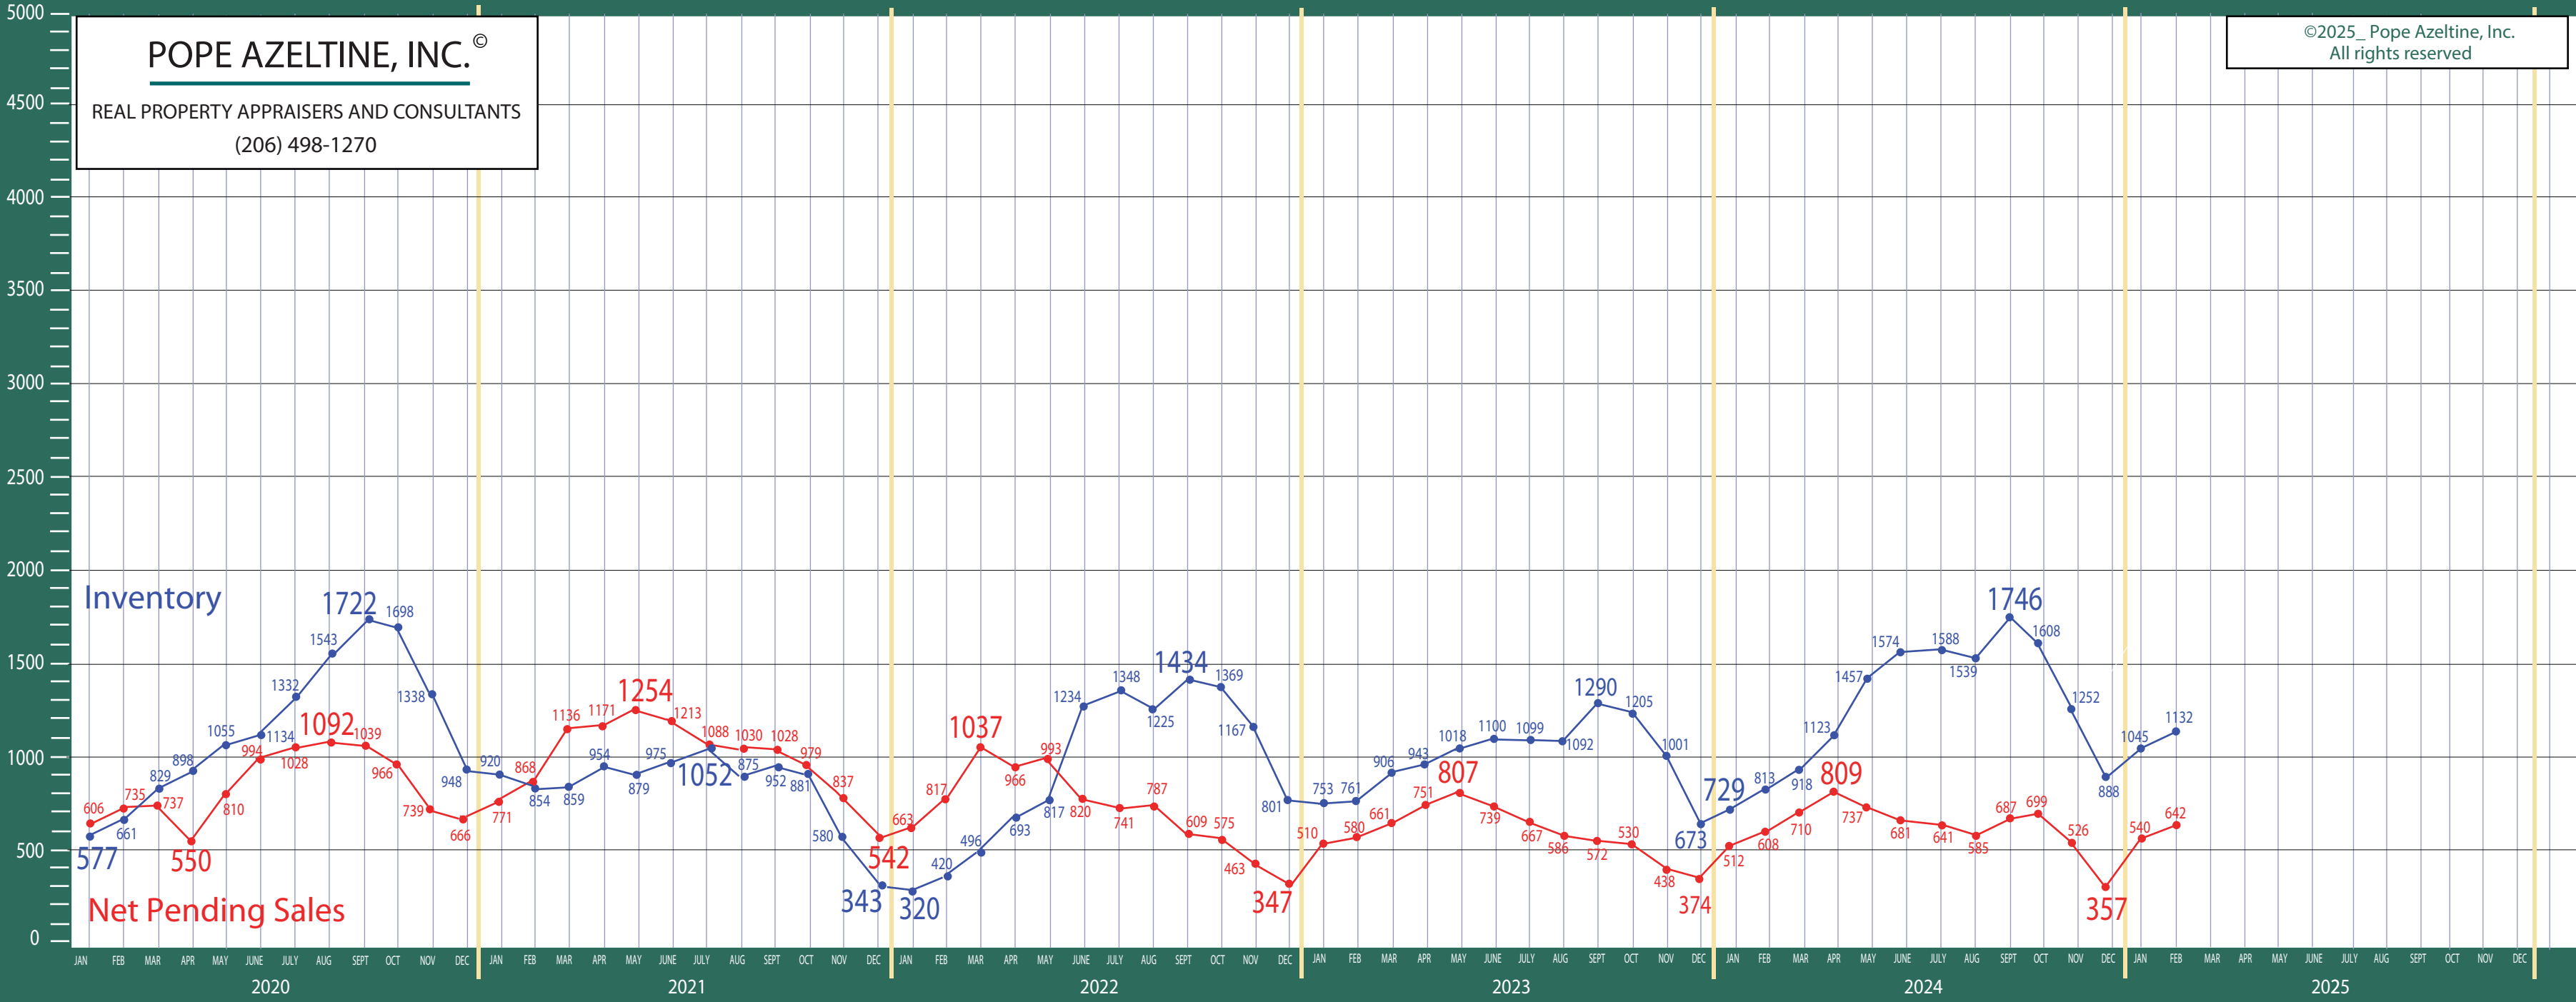

390/700-720 Central/North Seattle

Listing Residential & Condo Only

POPE AZELTINE, INC. ©
REAL PROPERTY APPRAISERS AND CONSULTANTS
(206) 498-1270

©2025_ Pope Azeltine, Inc.
All rights reserved