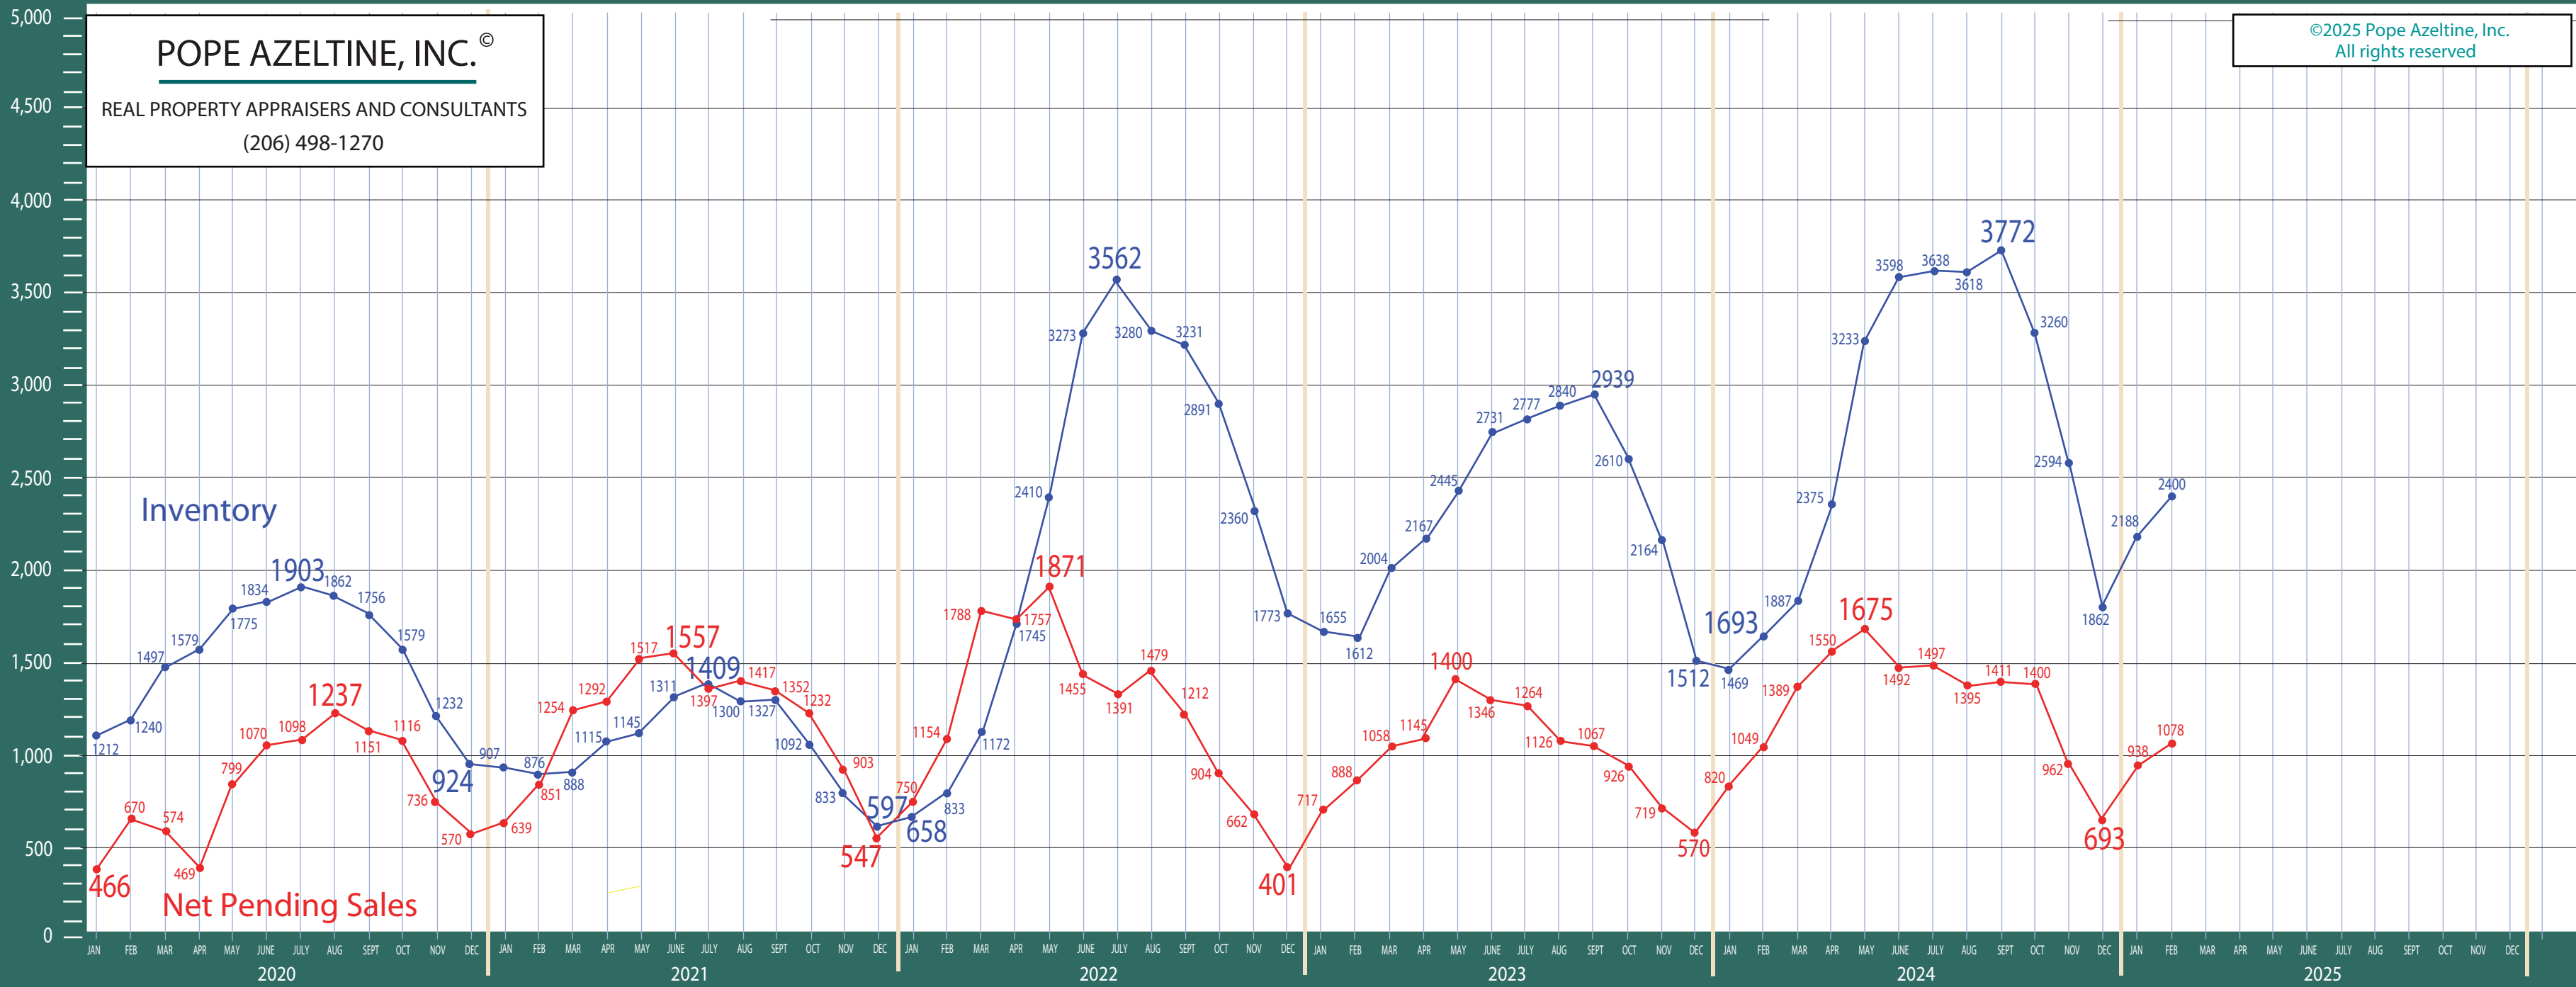

All NWMLS Areas Combined

\$1,000,000 + Residential & Condo Statistics

POPE AZELTINE, INC.®
 REAL PROPERTY APPRAISERS AND CONSULTANTS
 (206) 498-1270

©2025 Pope Azeltine, Inc.
 All rights reserved

POPE AZELTINE, INC.®