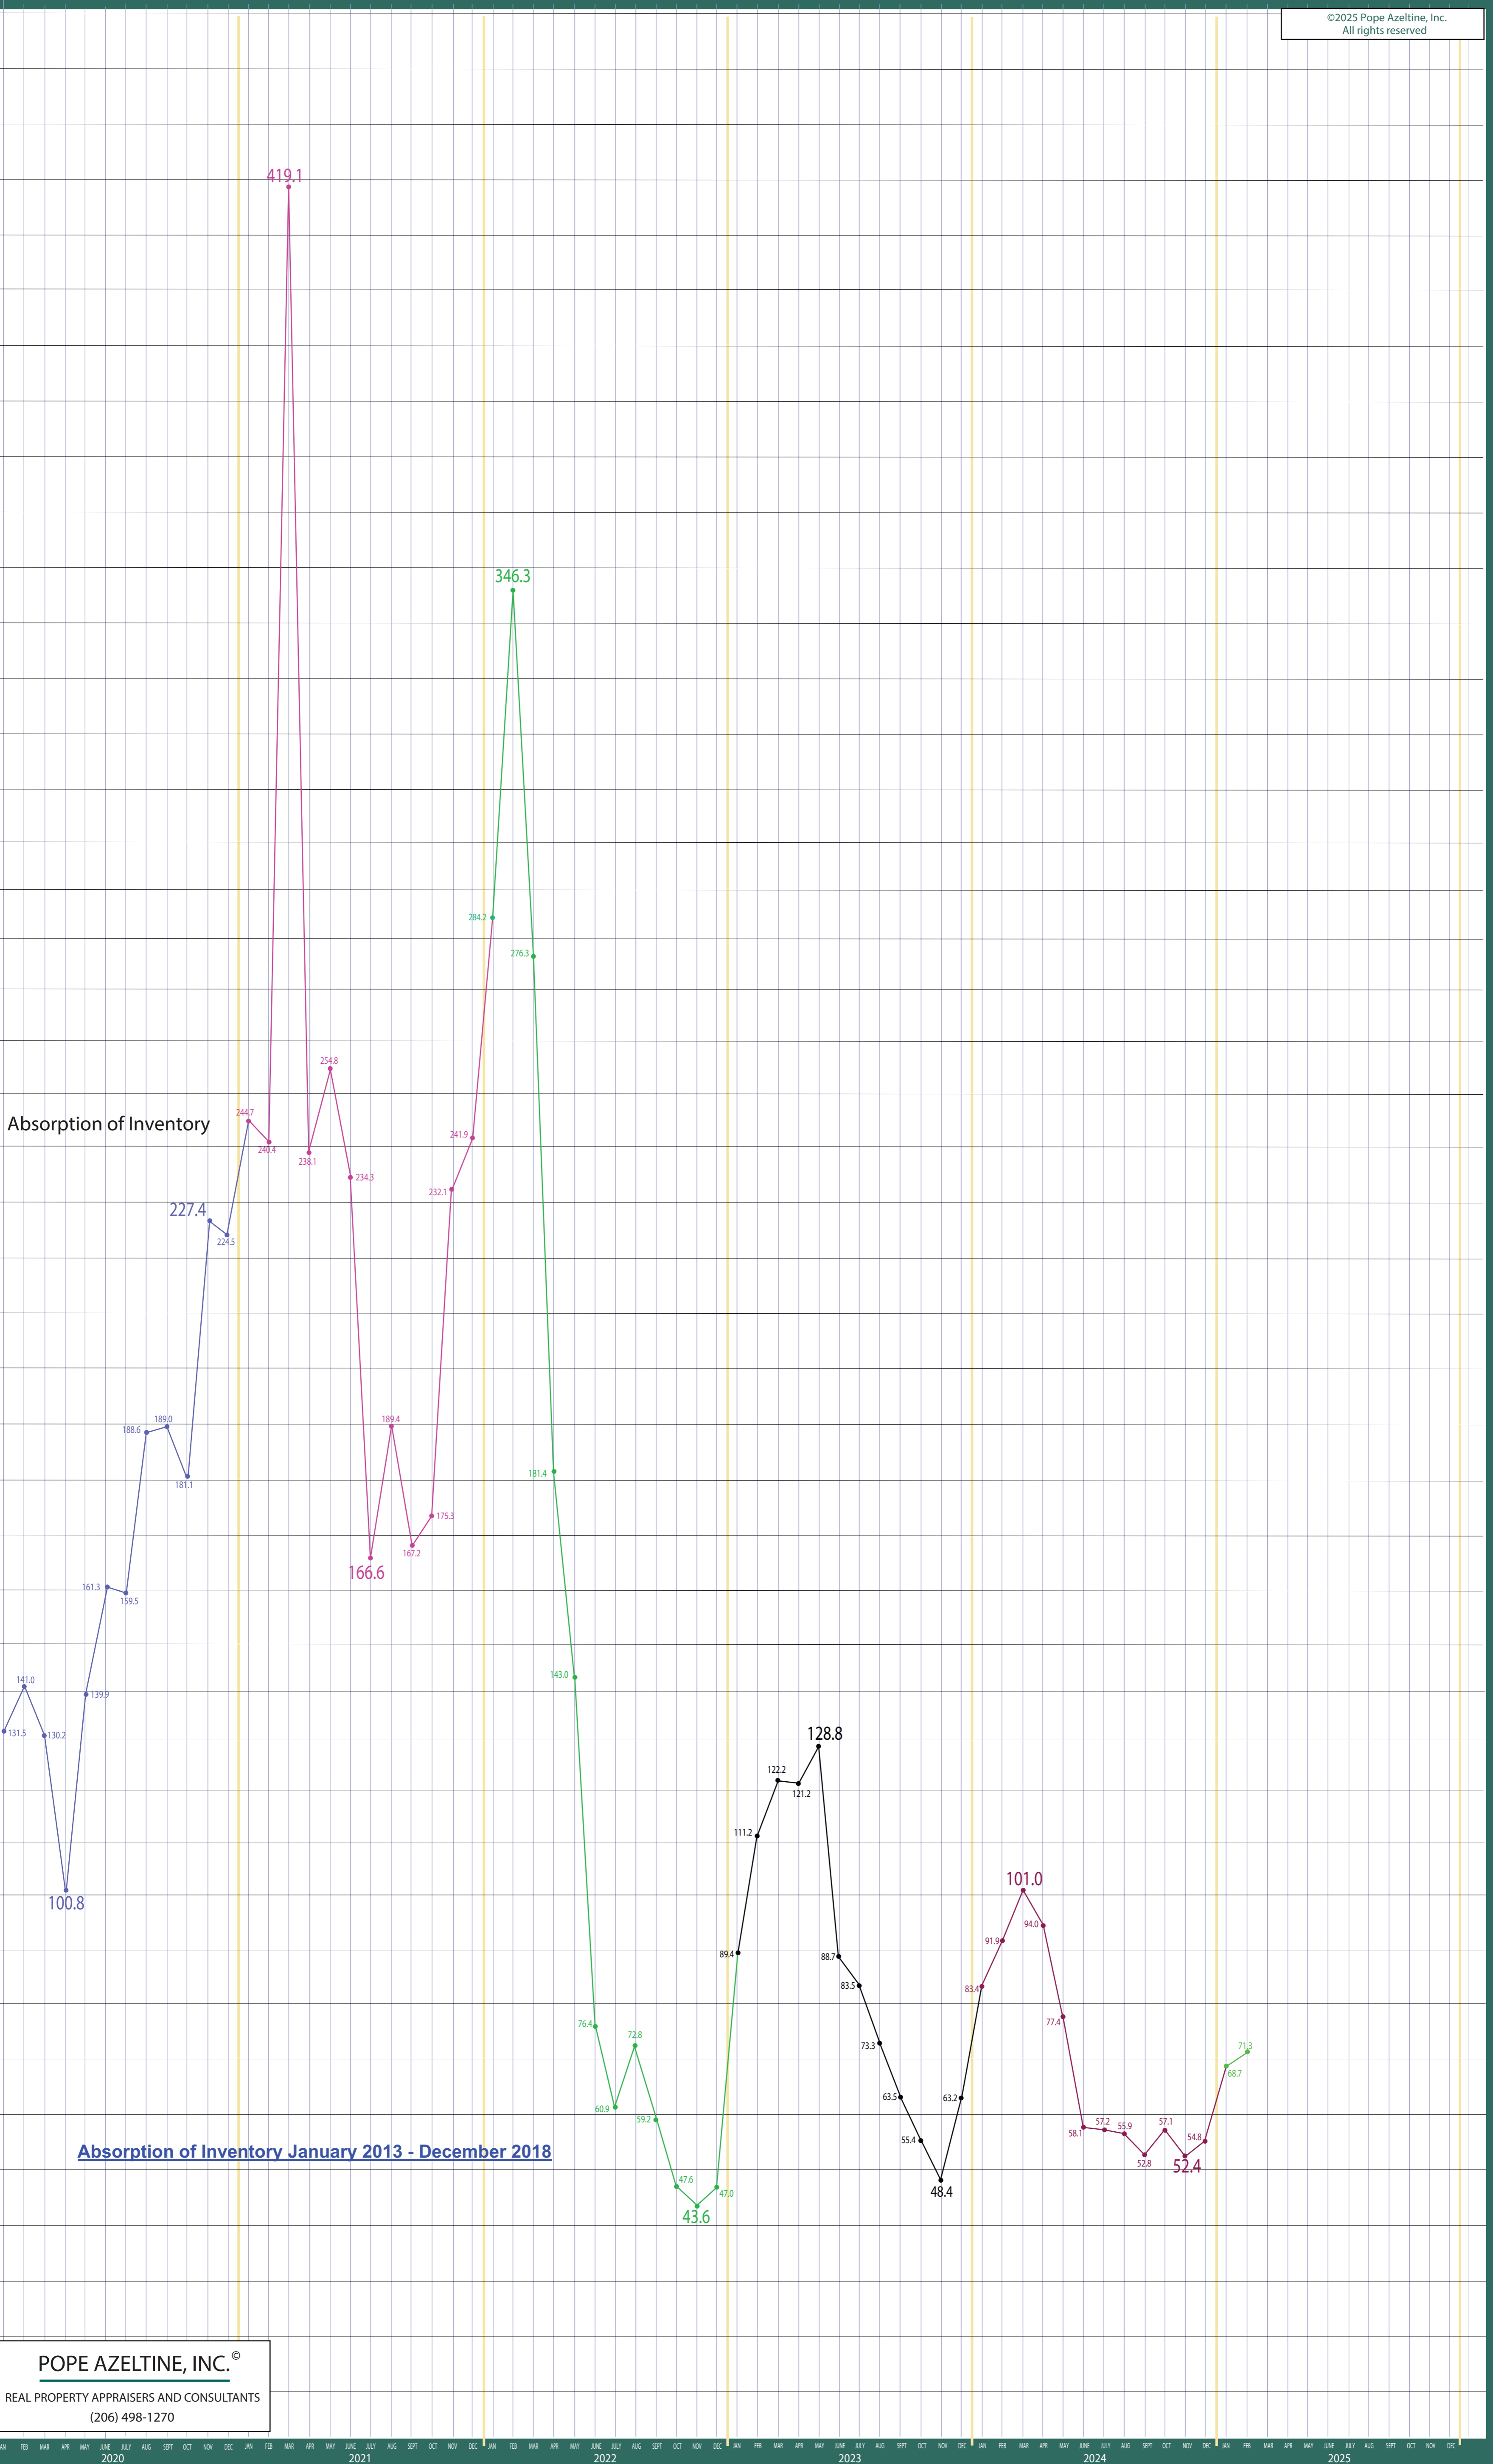

Pierce County

Listing Residential & Condo Only

POPE AZELTINE, INC.®
 REAL PROPERTY APPRAISERS AND CONSULTANTS
 (206) 498-1270

©2025 Pope Azeltine, Inc.
 All rights reserved

POPE AZELTINE, INC.®

REAL PROPERTY APPRAISERS AND CONSULTANTS
(206) 498-1270