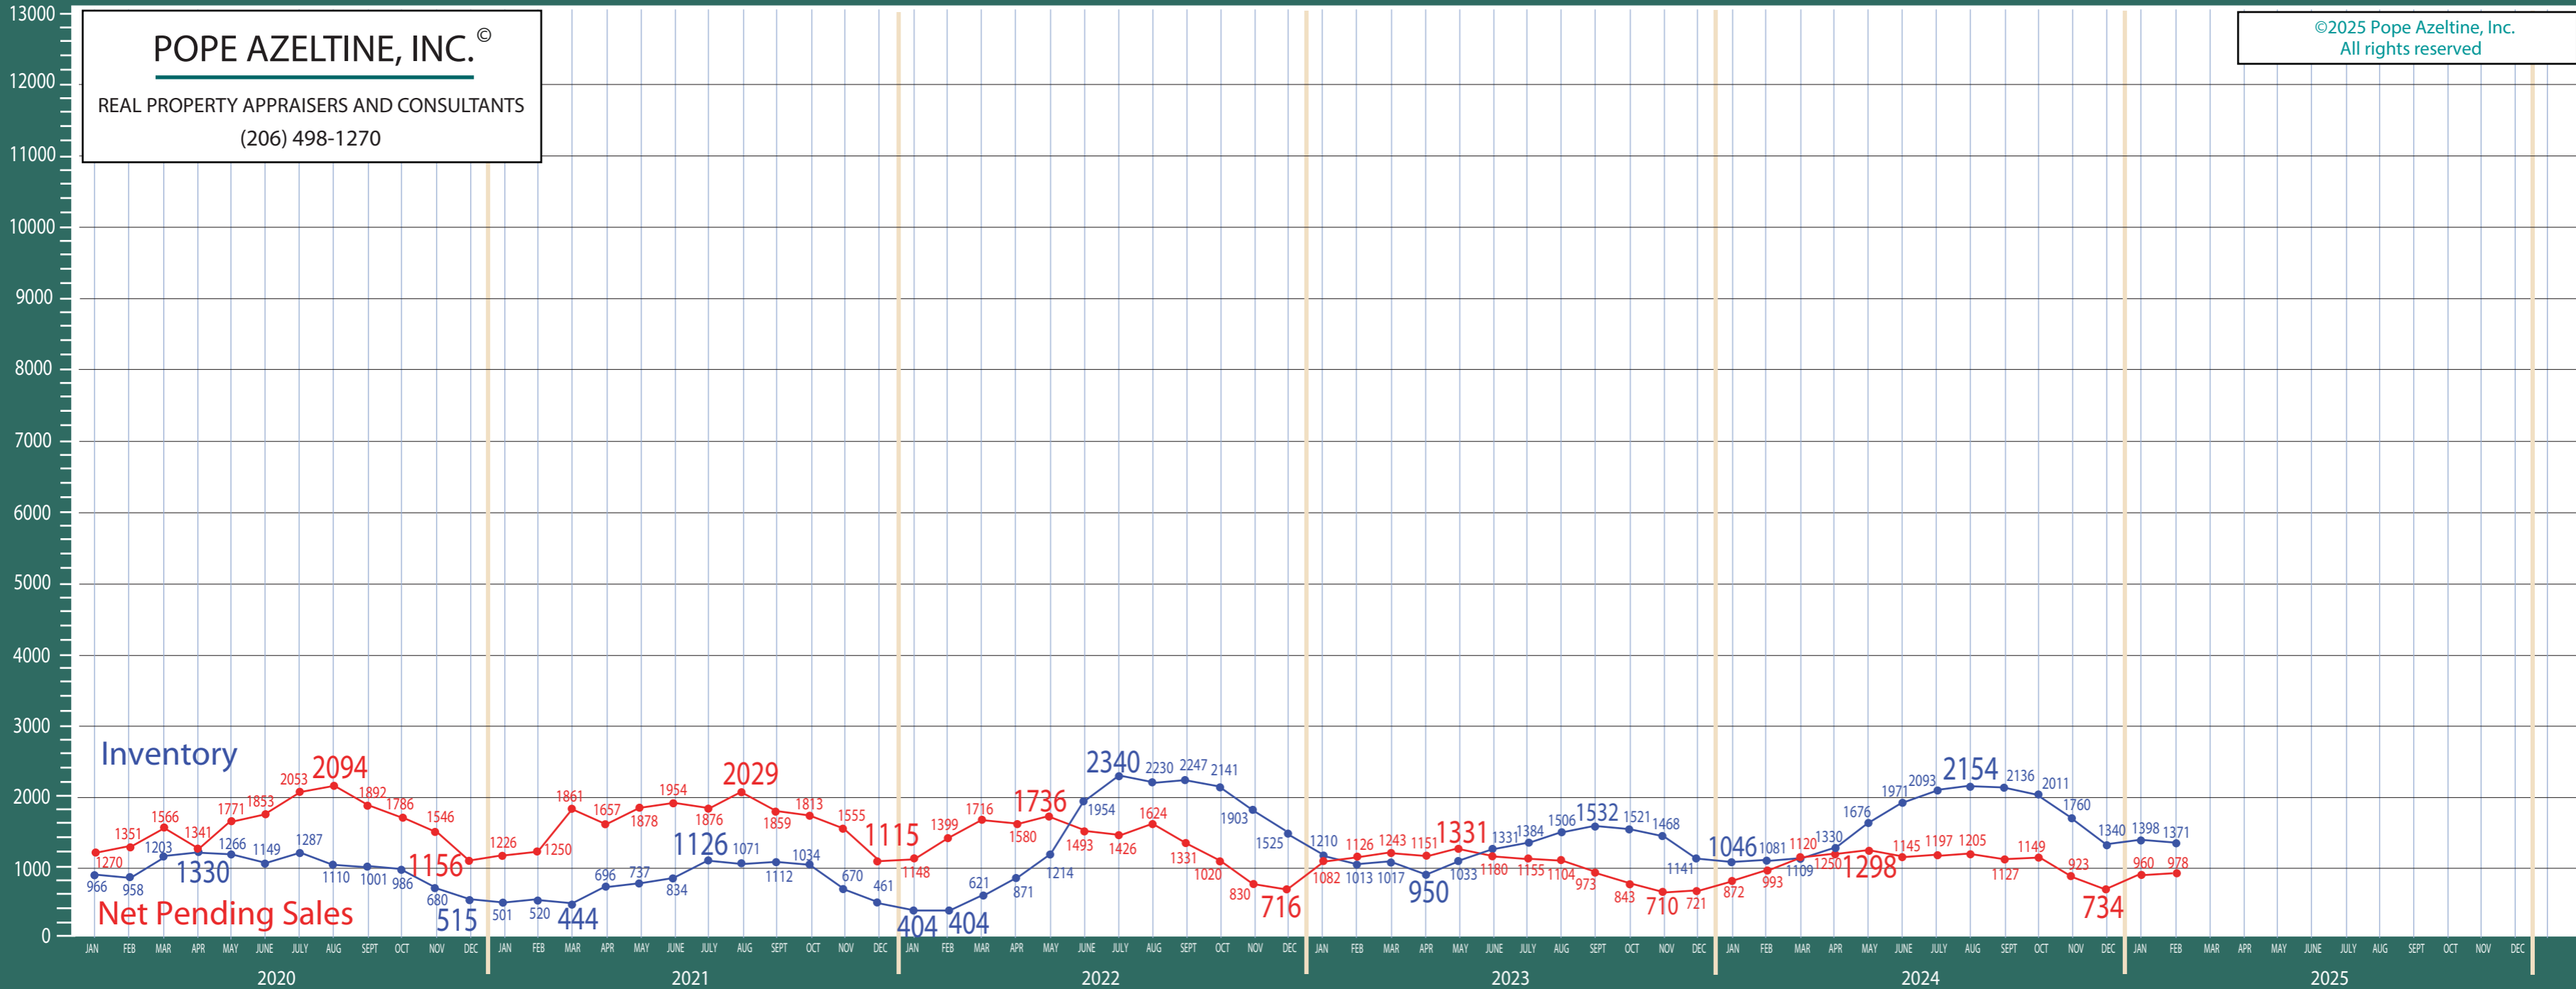

Pierce County

Listing Residential & Condo Only

POPE AZELTINE, INC.®
 REAL PROPERTY APPRAISERS AND CONSULTANTS
 (206) 498-1270

©2025 Pope Azeltine, Inc.
 All rights reserved

POPE AZELTINE, INC.®

REAL PROPERTY APPRAISERS AND CONSULTANTS
(206) 498-1270