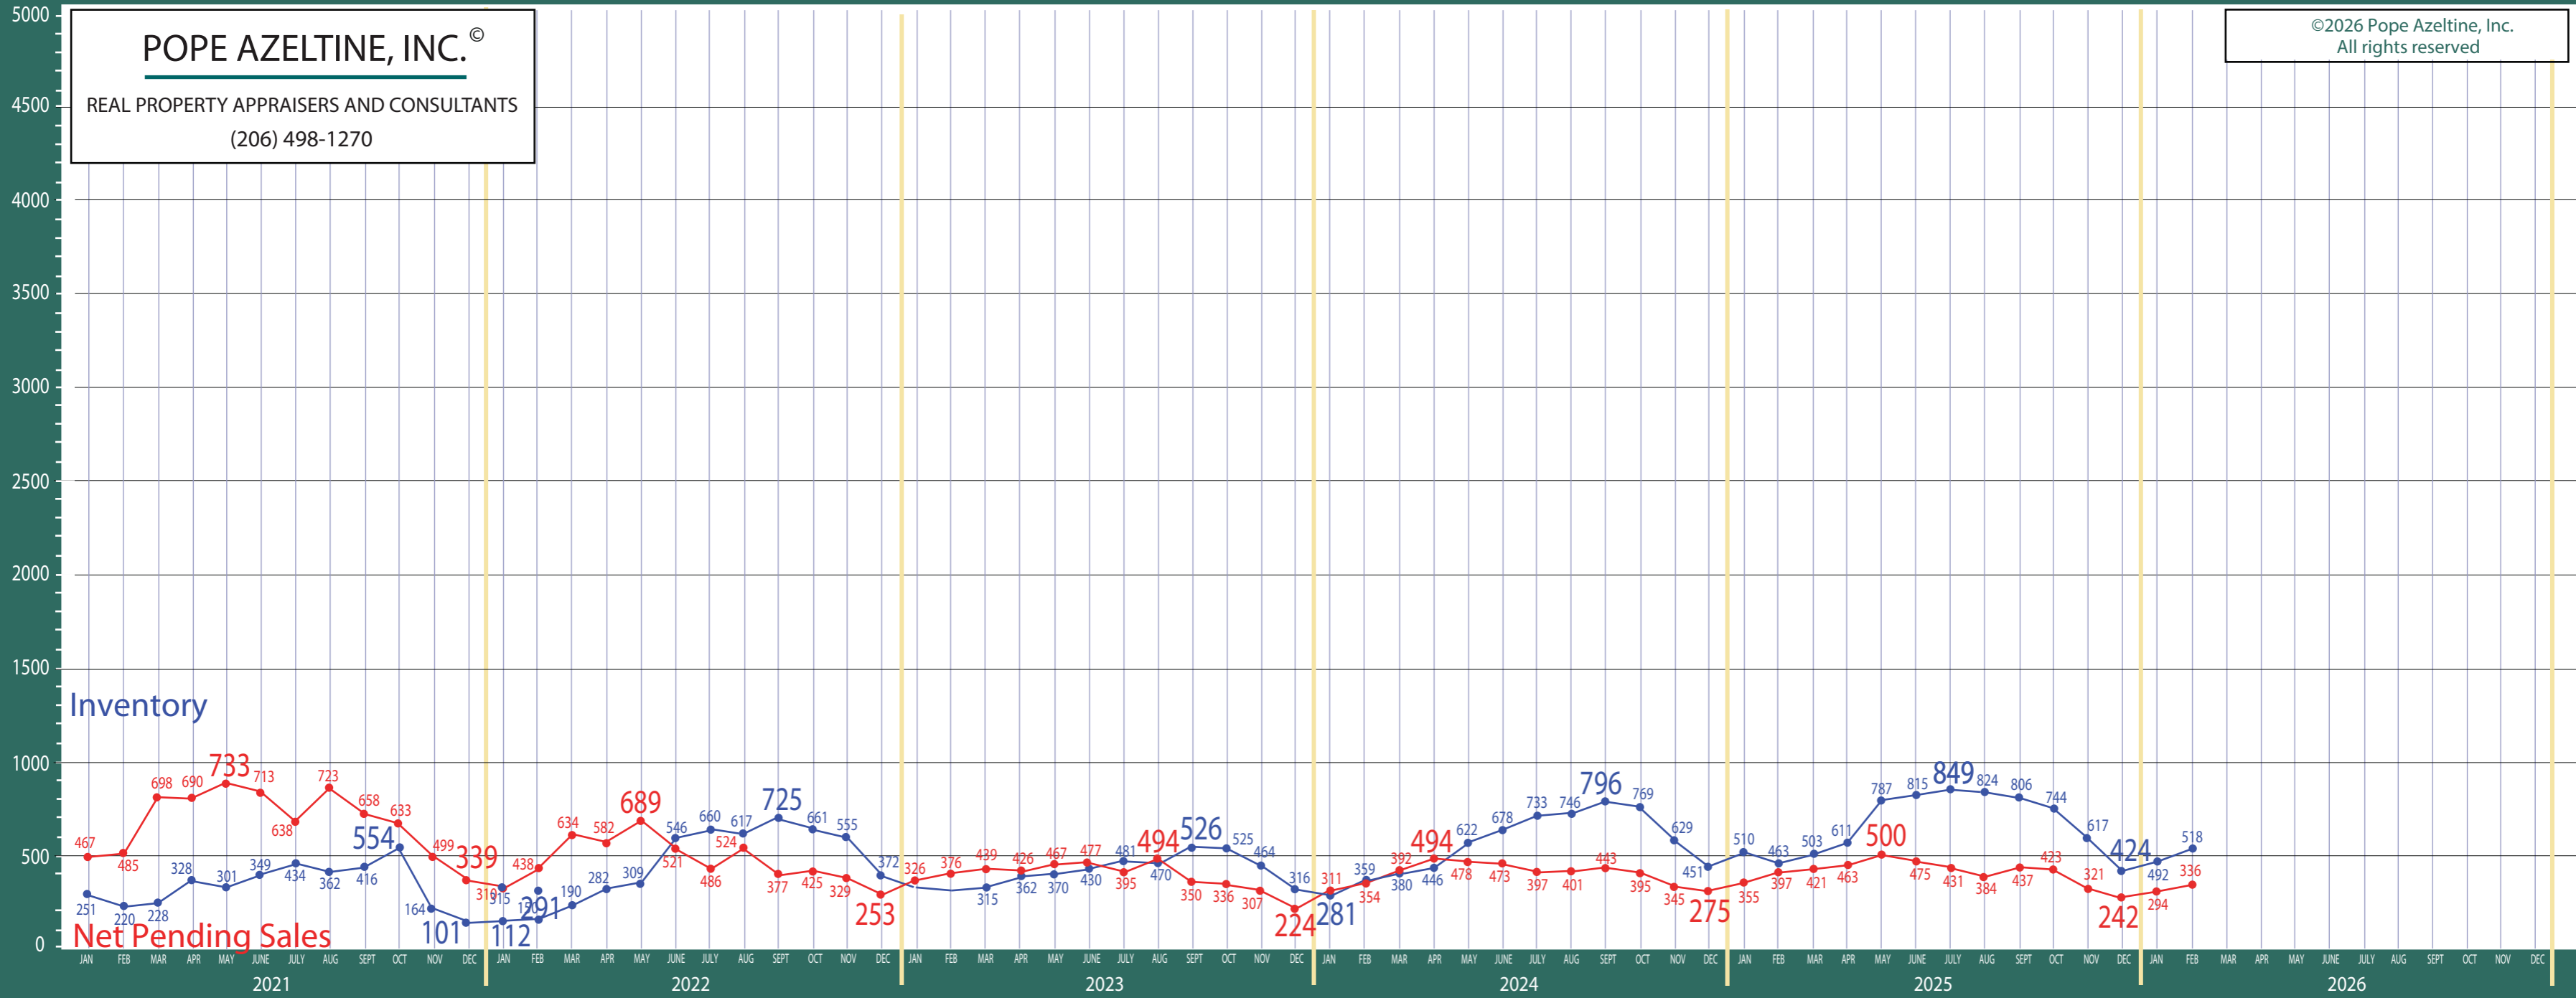

100-140 West Seattle to Federal Way

Listing Residential & Condo Only

POPE AZELTINE, INC.®
 REAL PROPERTY APPRAISERS AND CONSULTANTS
 (206) 498-1270

©2026 Pope Azeltine, Inc.
 All rights reserved

©2026 Pope Azeltine, Inc.
All rights reserved