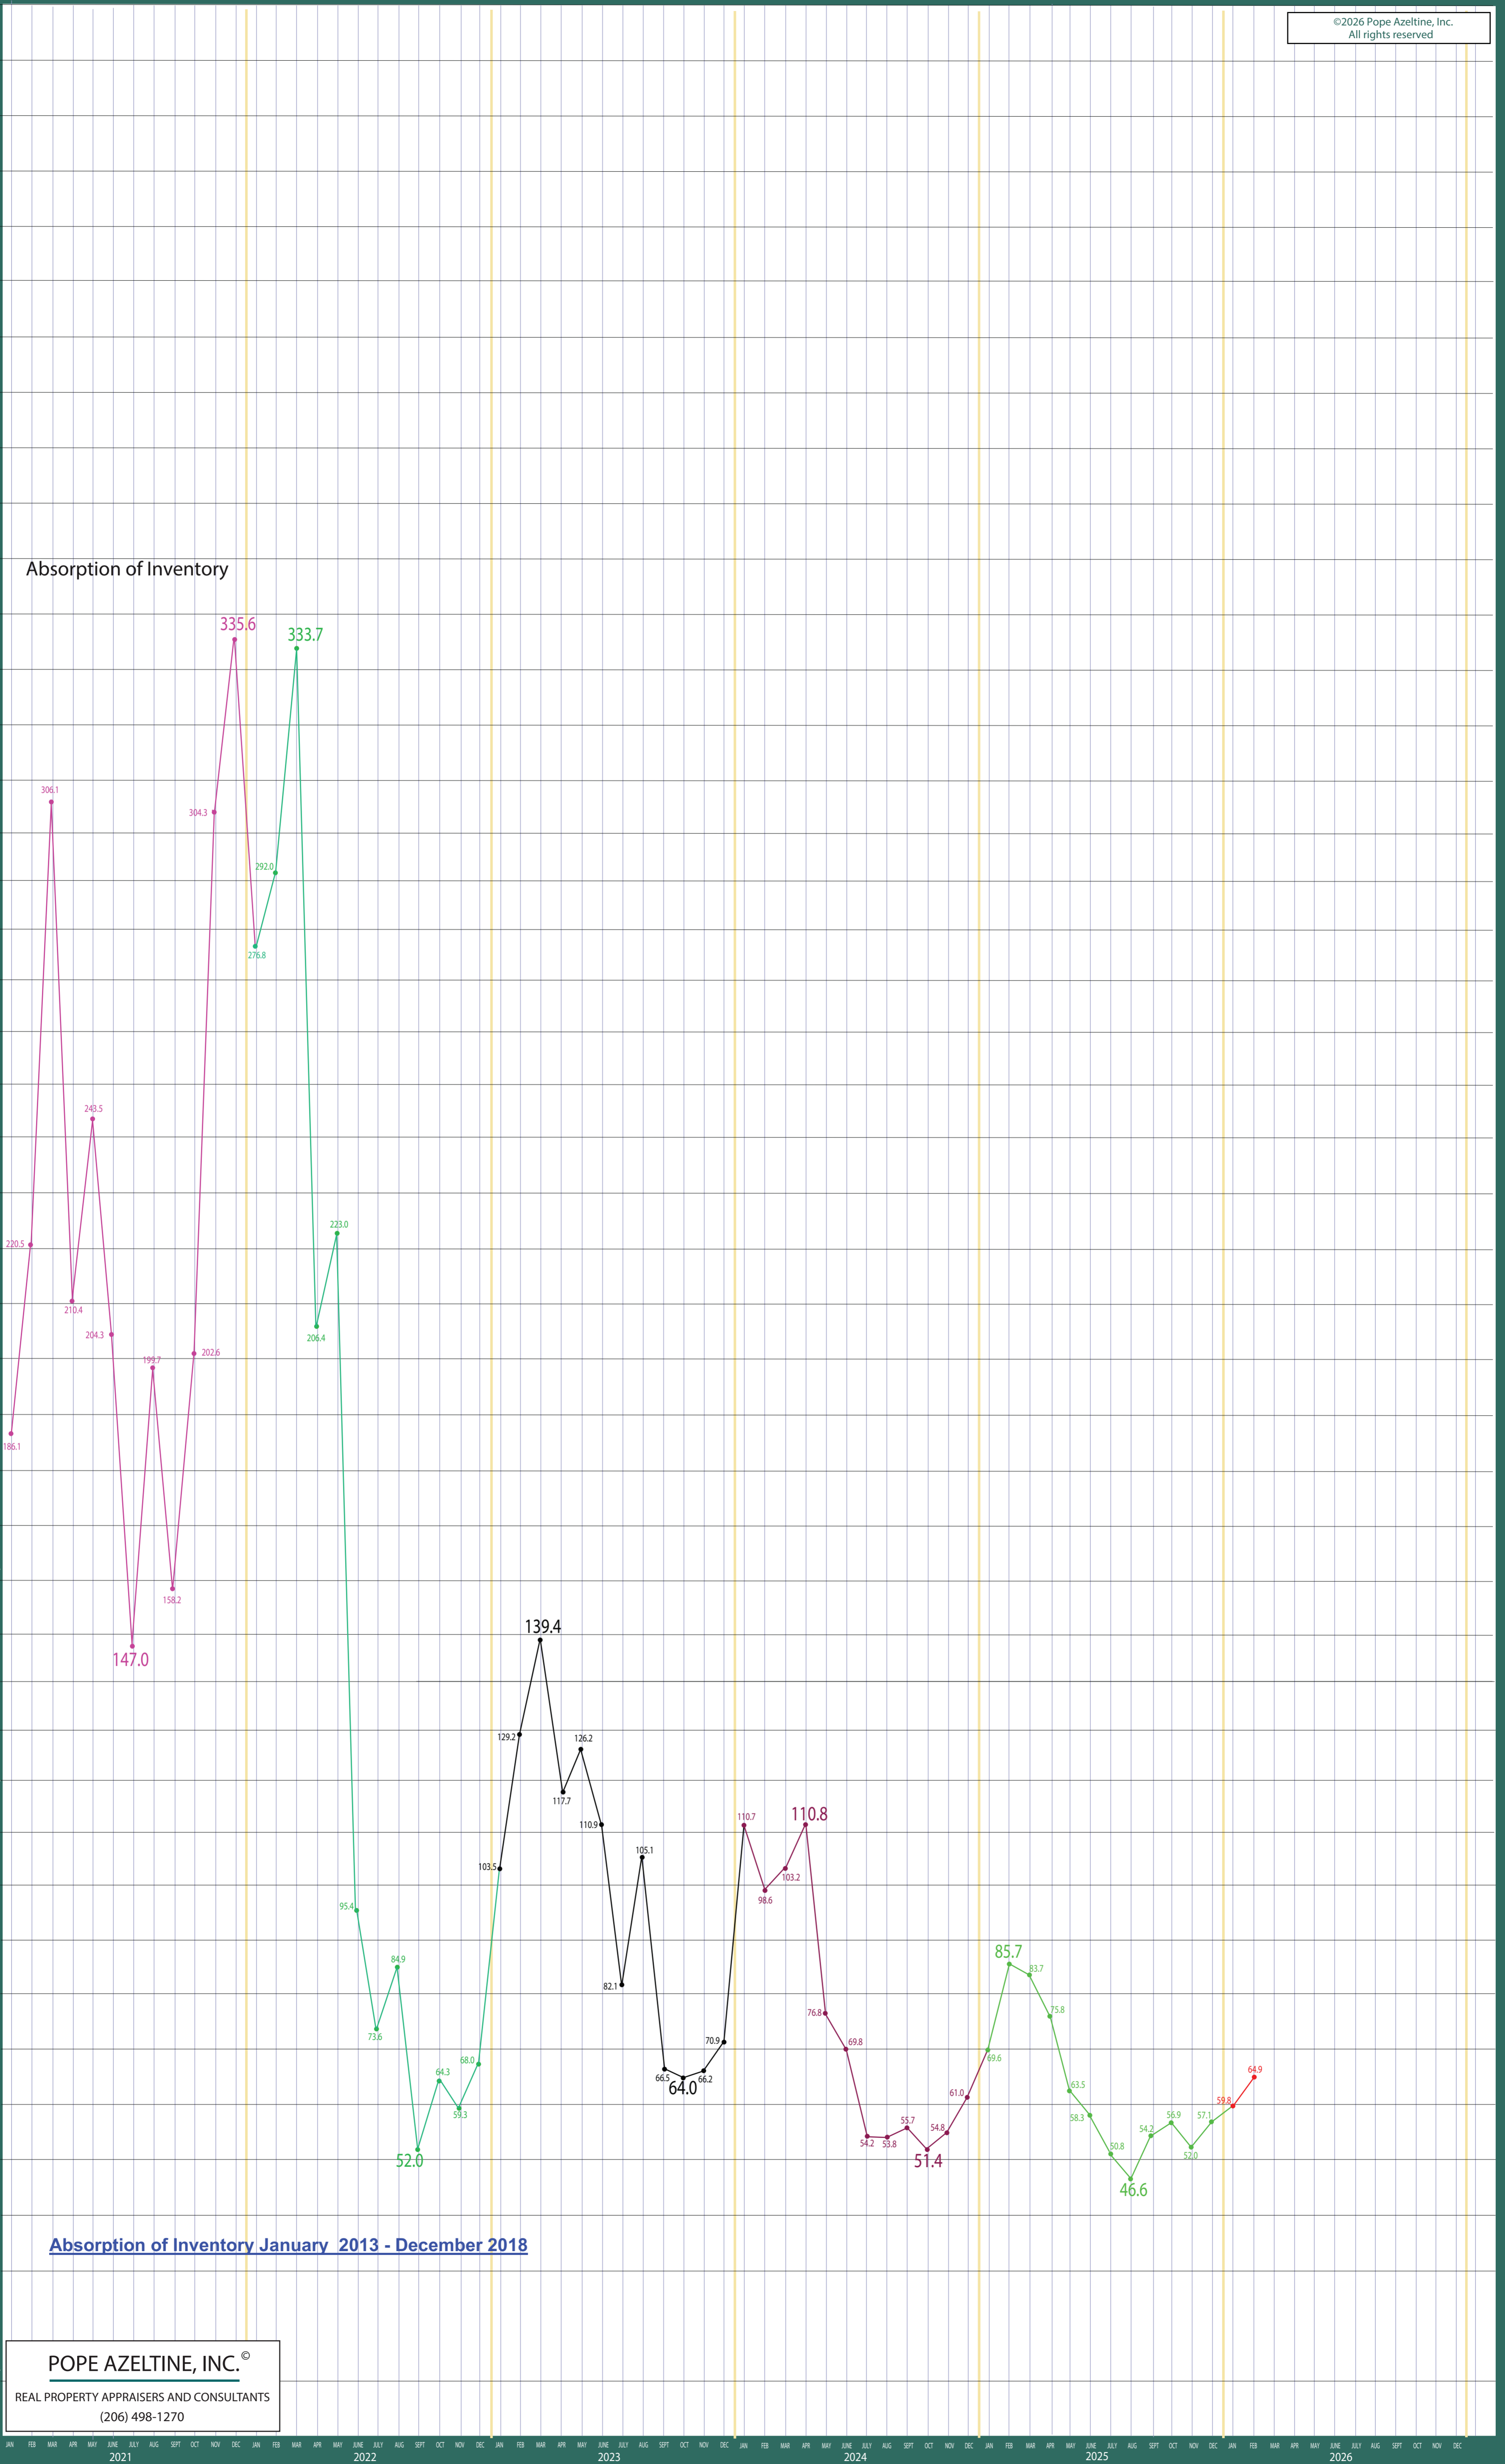

100-140 West Seattle to Federal Way

Listing Residential & Condo Only

POPE AZELTINE, INC.®
 REAL PROPERTY APPRAISERS AND CONSULTANTS
 (206) 498-1270

©2026 Pope Azeltine, Inc.
 All rights reserved

©2026 Pope Azeltine, Inc.
All rights reserved

Absorption of Inventory

Absorption of Inventory January 2013 - December 2018

POPE AZELTINE, INC.®
REAL PROPERTY APPRAISERS AND CONSULTANTS
(206) 498-1270