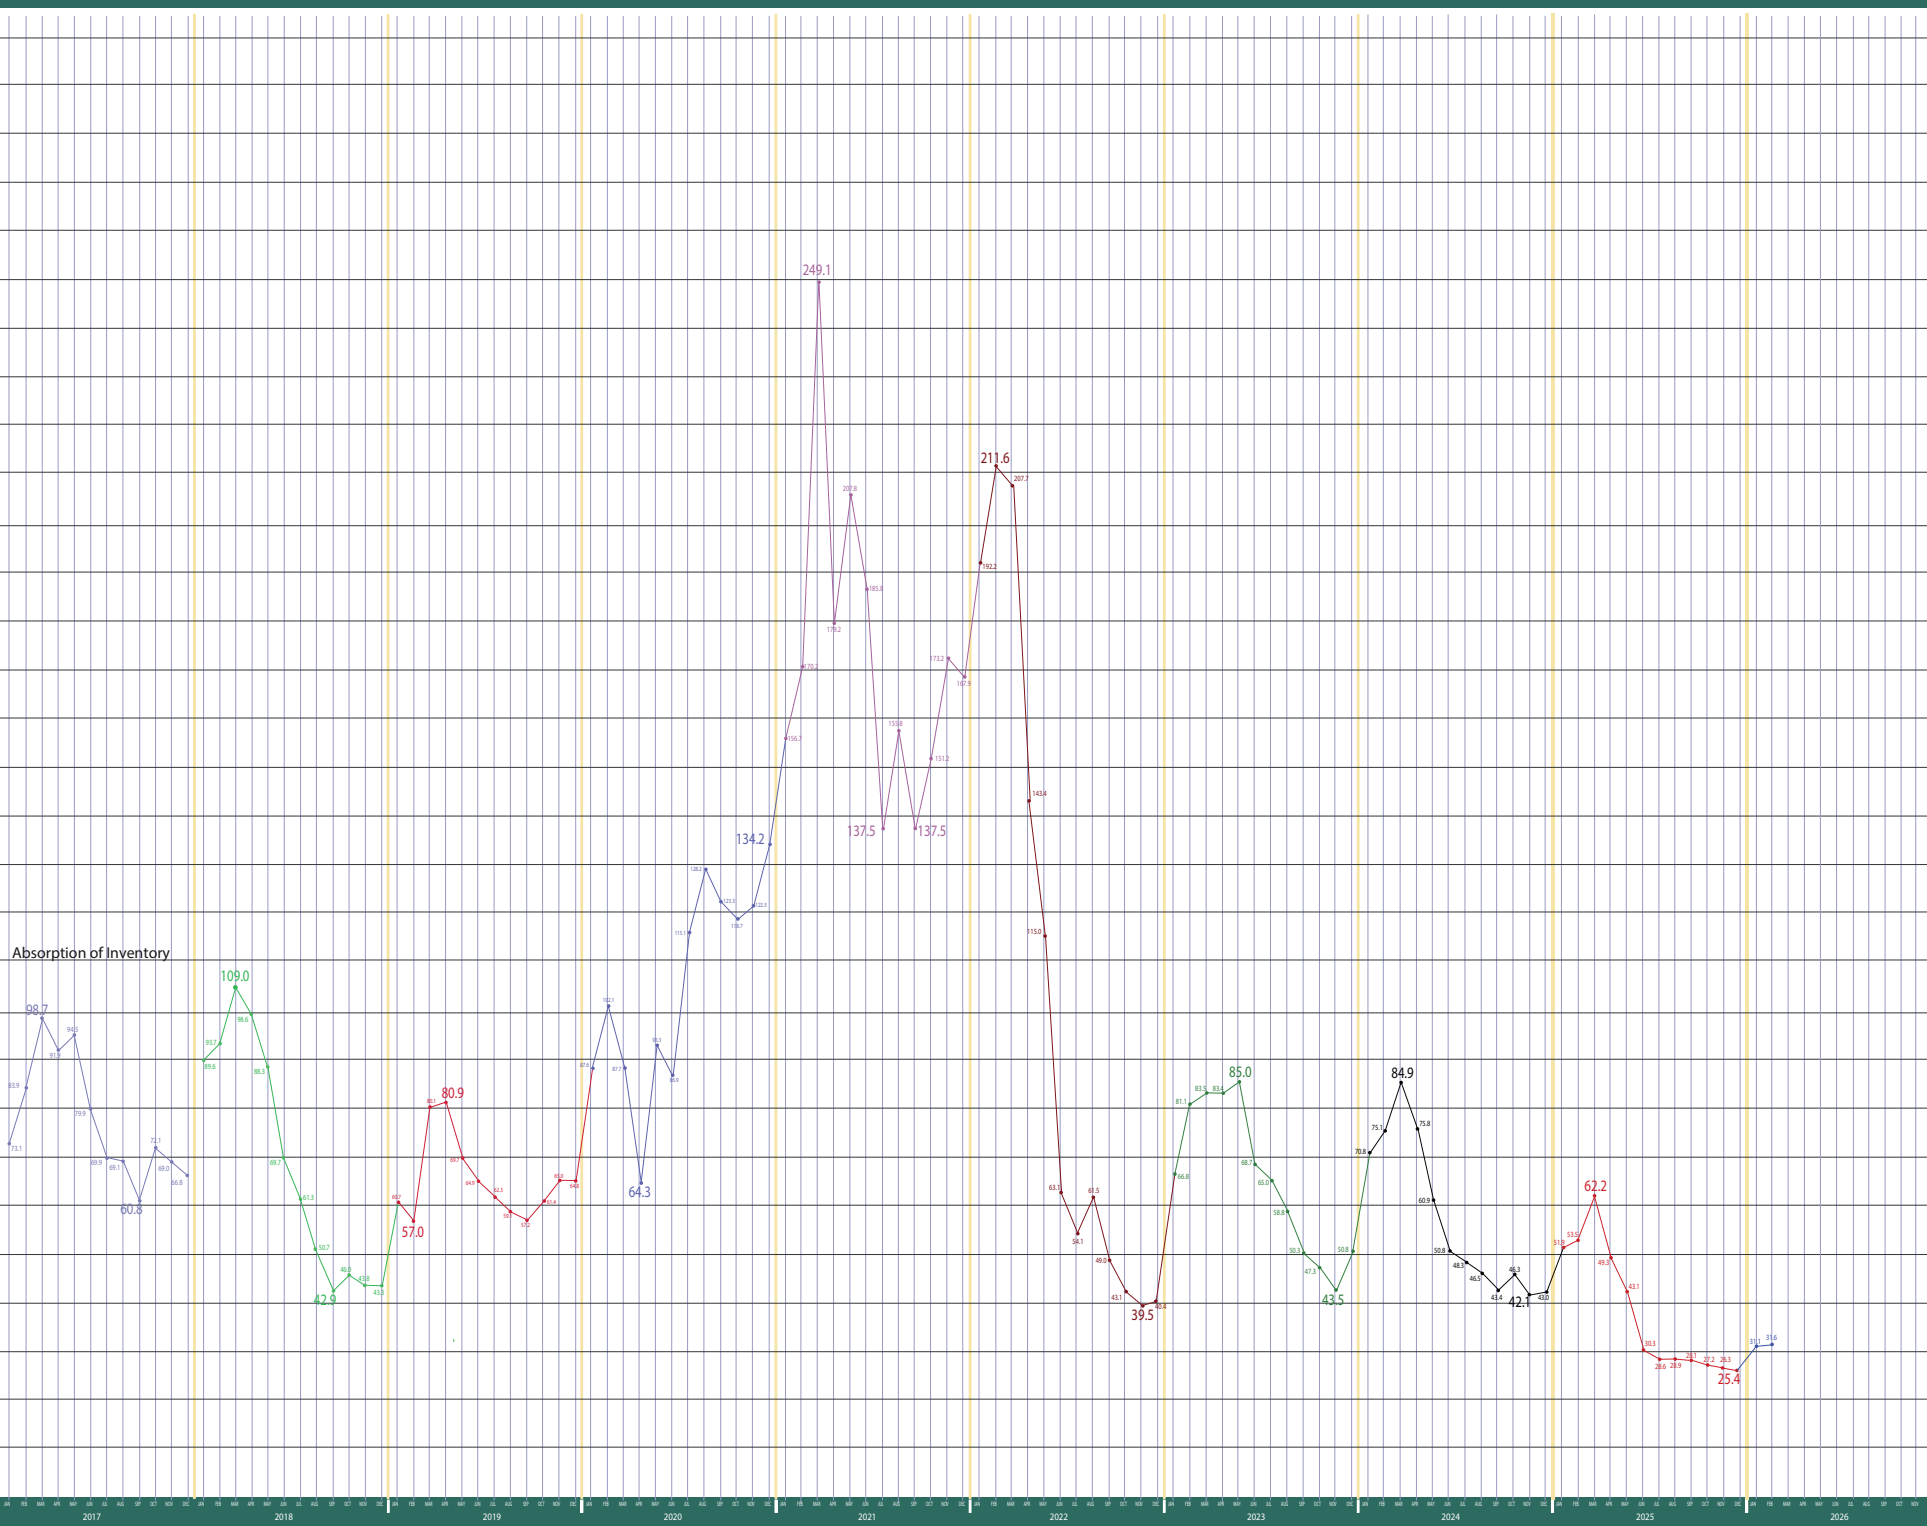

Puget Sound Region

Residential & Condominium Units