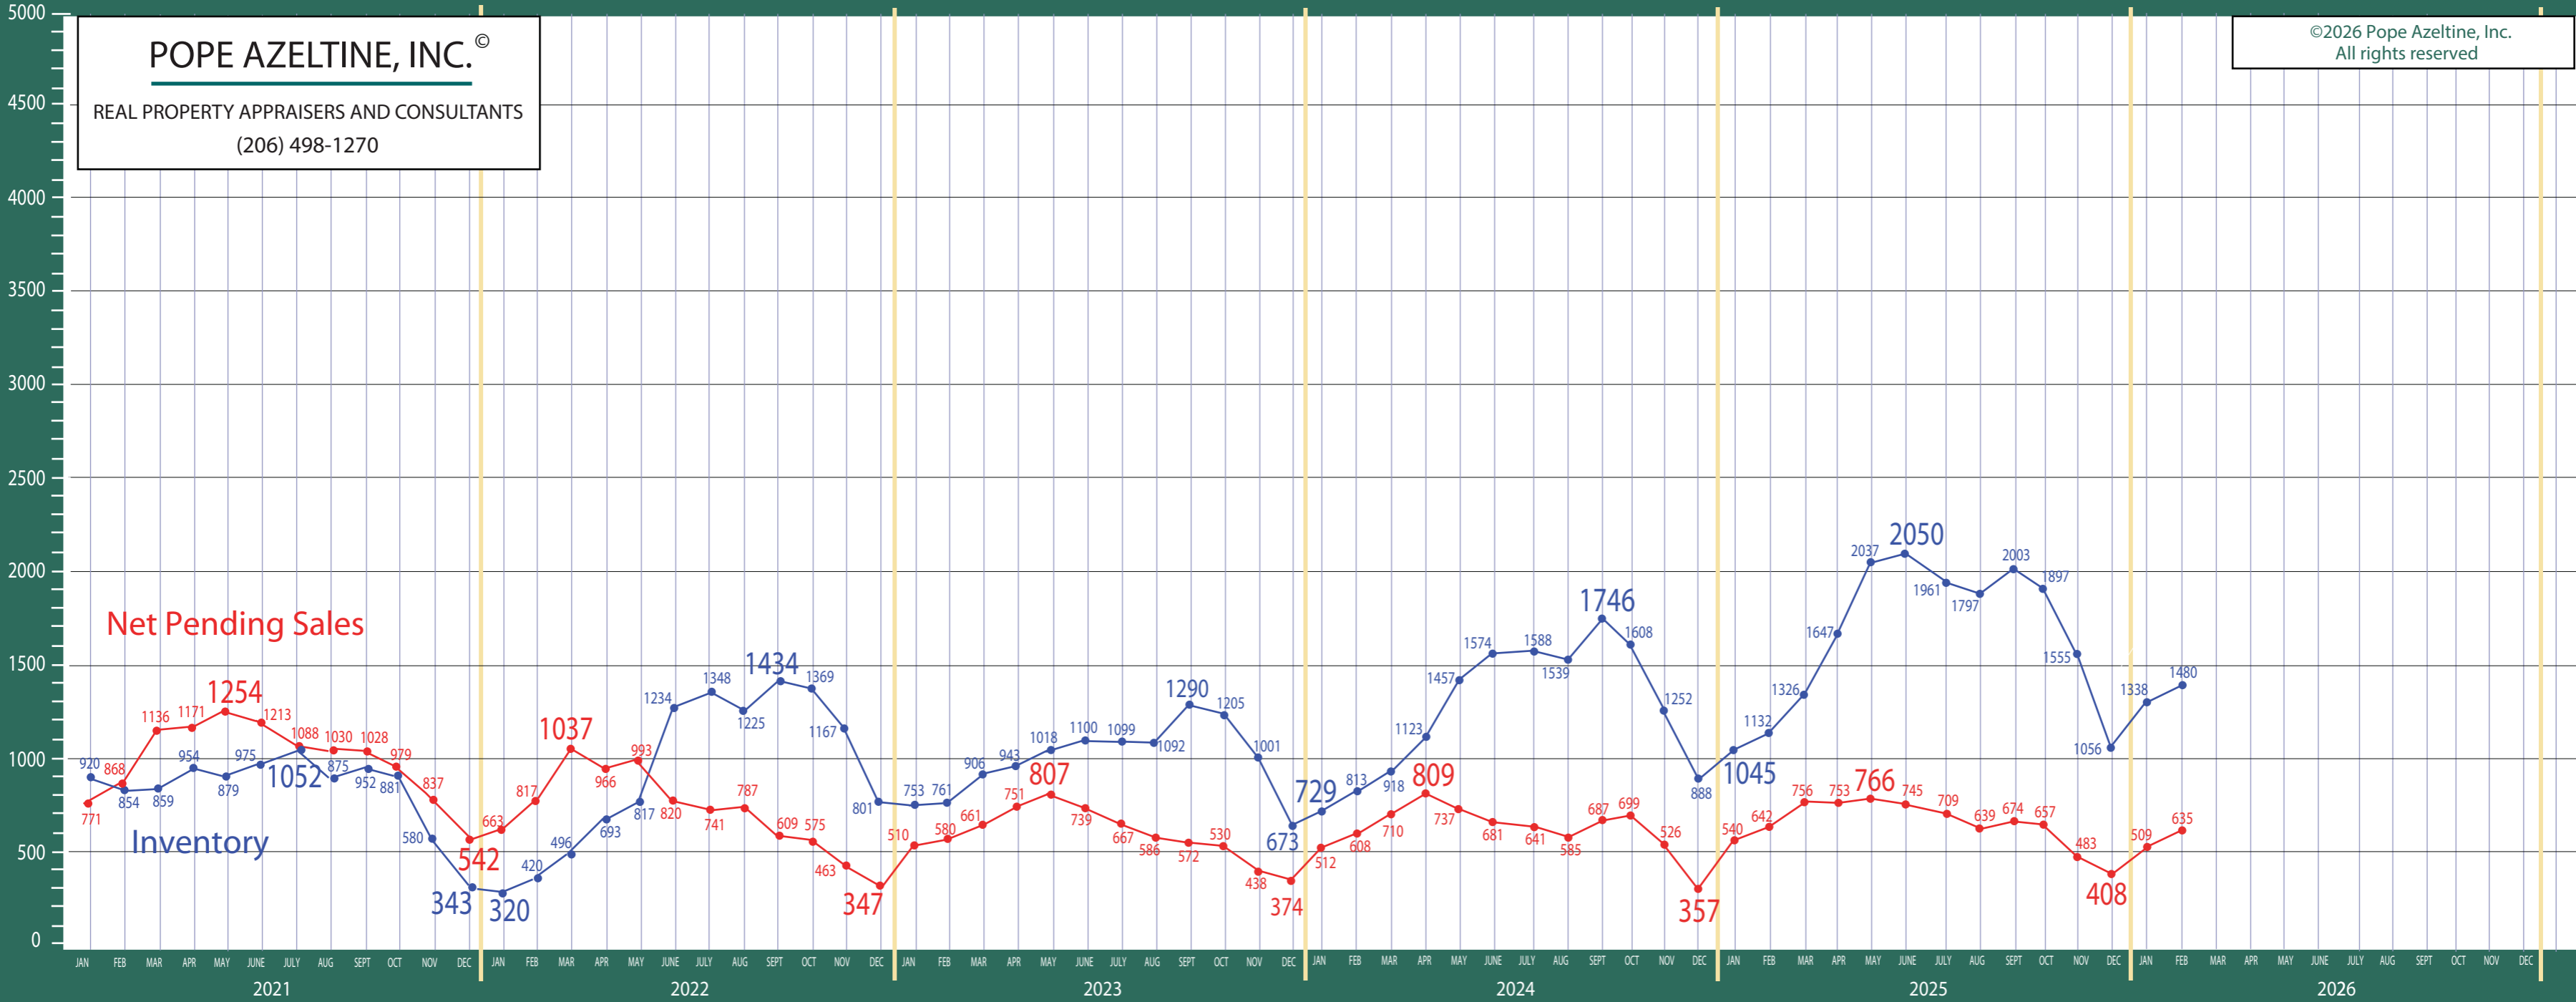

390/700-720 Central/North Seattle

Listing Residential & Condo Only

POPE AZELTINE, INC. ©
 REAL PROPERTY APPRAISERS AND CONSULTANTS
 (206) 498-1270

©2026 Pope Azeltine, Inc.
 All rights reserved

Absorption of Inventory

Absorption of Inventory January 2013 - December 2018

POPE AZELTINE, INC.®
REAL PROPERTY APPRAISERS AND CONSULTANTS
(206) 498-1270