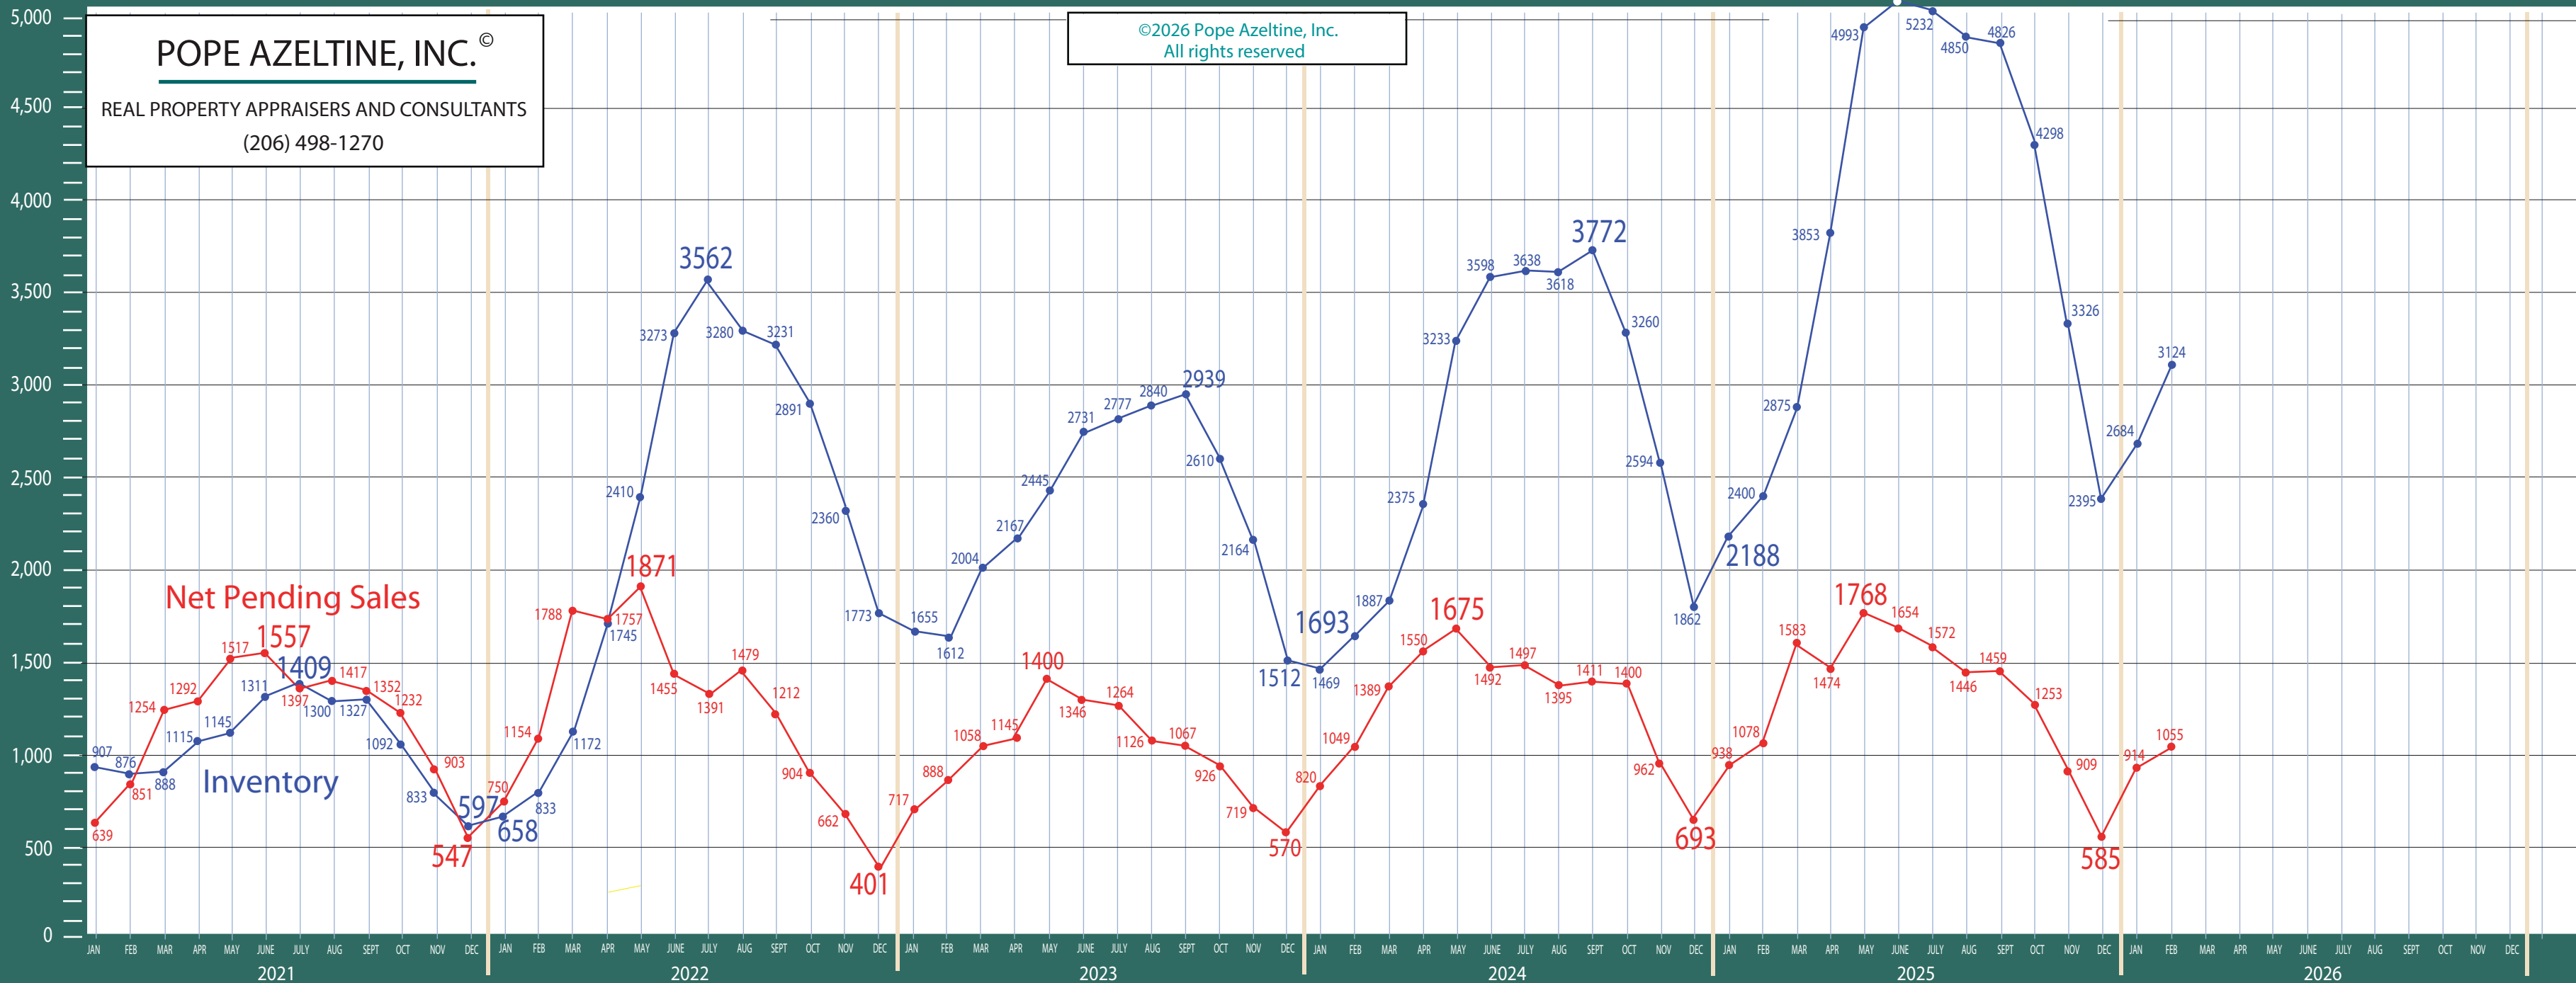

All NWMLS Areas Combined

\$1,000,000 + Residential & Condo Statistics

POPE AZELTINE, INC. ©
 REAL PROPERTY APPRAISERS AND CONSULTANTS
 (206) 498-1270

©2026 Pope Azeltine, Inc.
 All rights reserved

POPE AZELTINE, INC.®
 REAL PROPERTY APPRAISERS AND CONSULTANTS
 (206) 498-1270

©2026 Pope Azeltine, Inc.
 All rights reserved

Absorption of Inventory January 2021 - December 2026