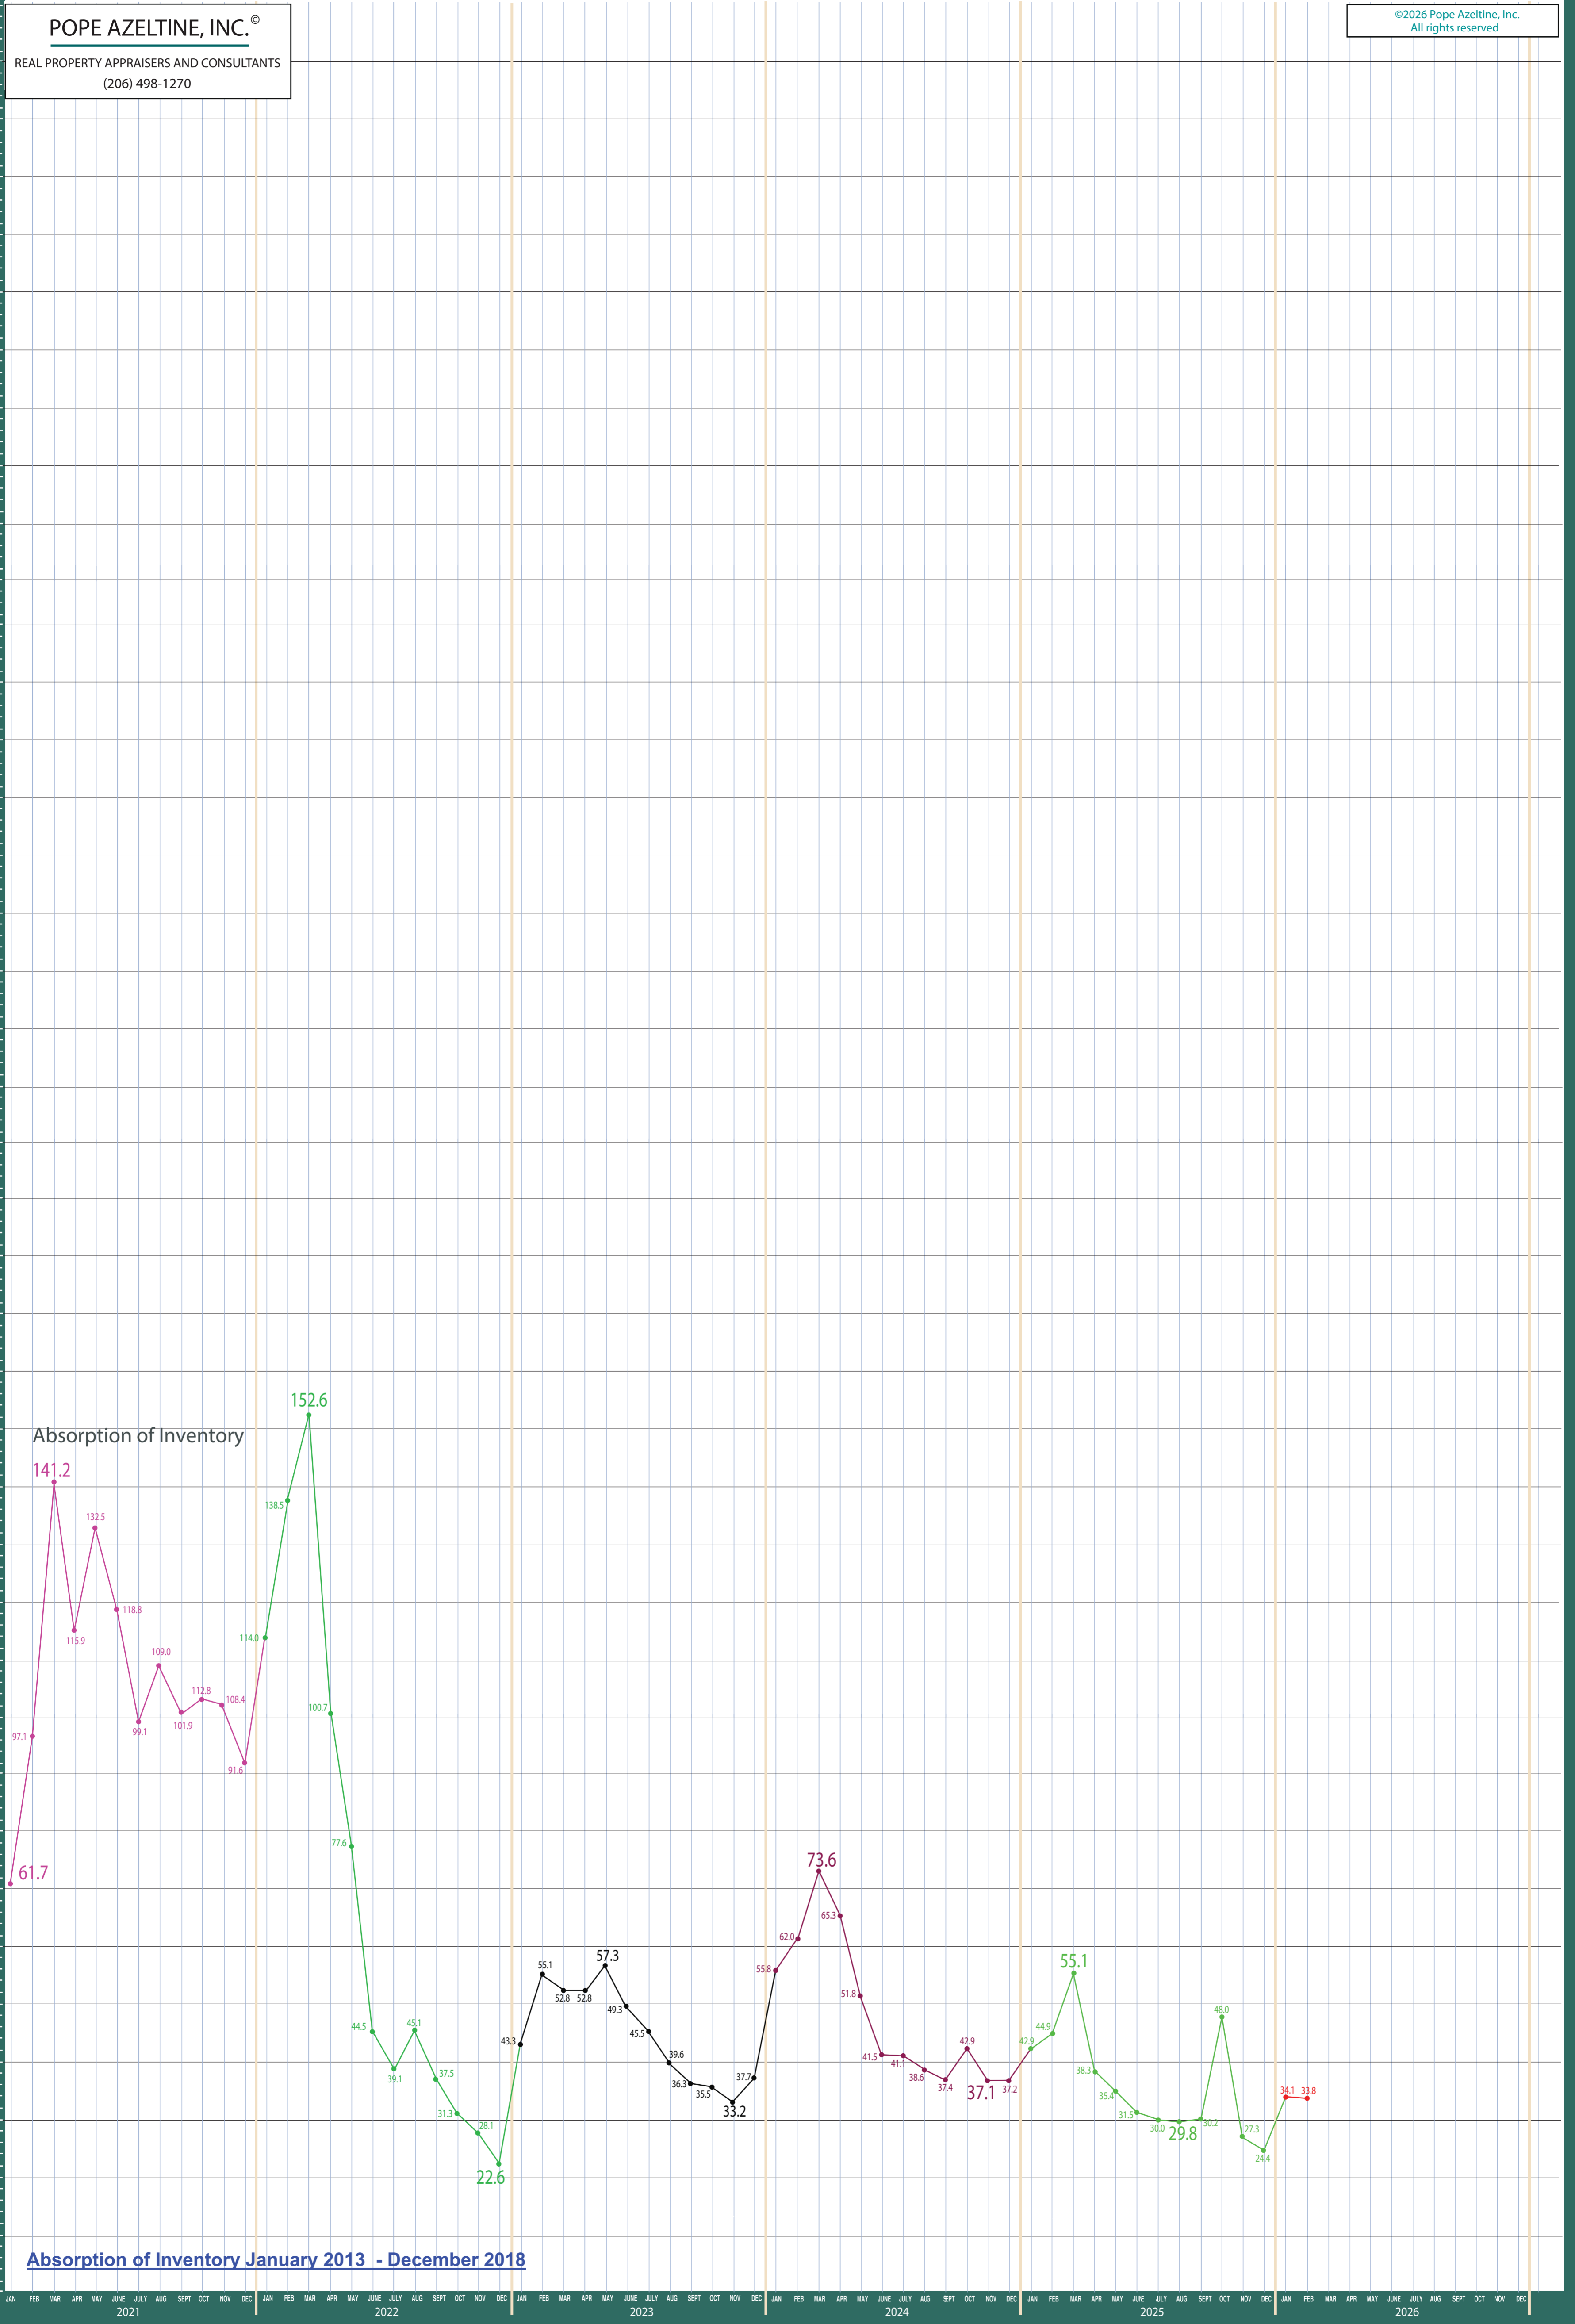

All NWMLS Areas Combined

\$1,000,000 + Residential & Condo Statistics

POPE AZELTINE, INC. ©
 REAL PROPERTY APPRAISERS AND CONSULTANTS
 (206) 498-1270

©2026 Pope Azeltine, Inc.
 All rights reserved

POPE AZELTINE, INC.®
 REAL PROPERTY APPRAISERS AND CONSULTANTS
 (206) 498-1270

©2026 Pope Azeltine, Inc.
 All rights reserved

Absorption of Inventory January 2021 - December 2026