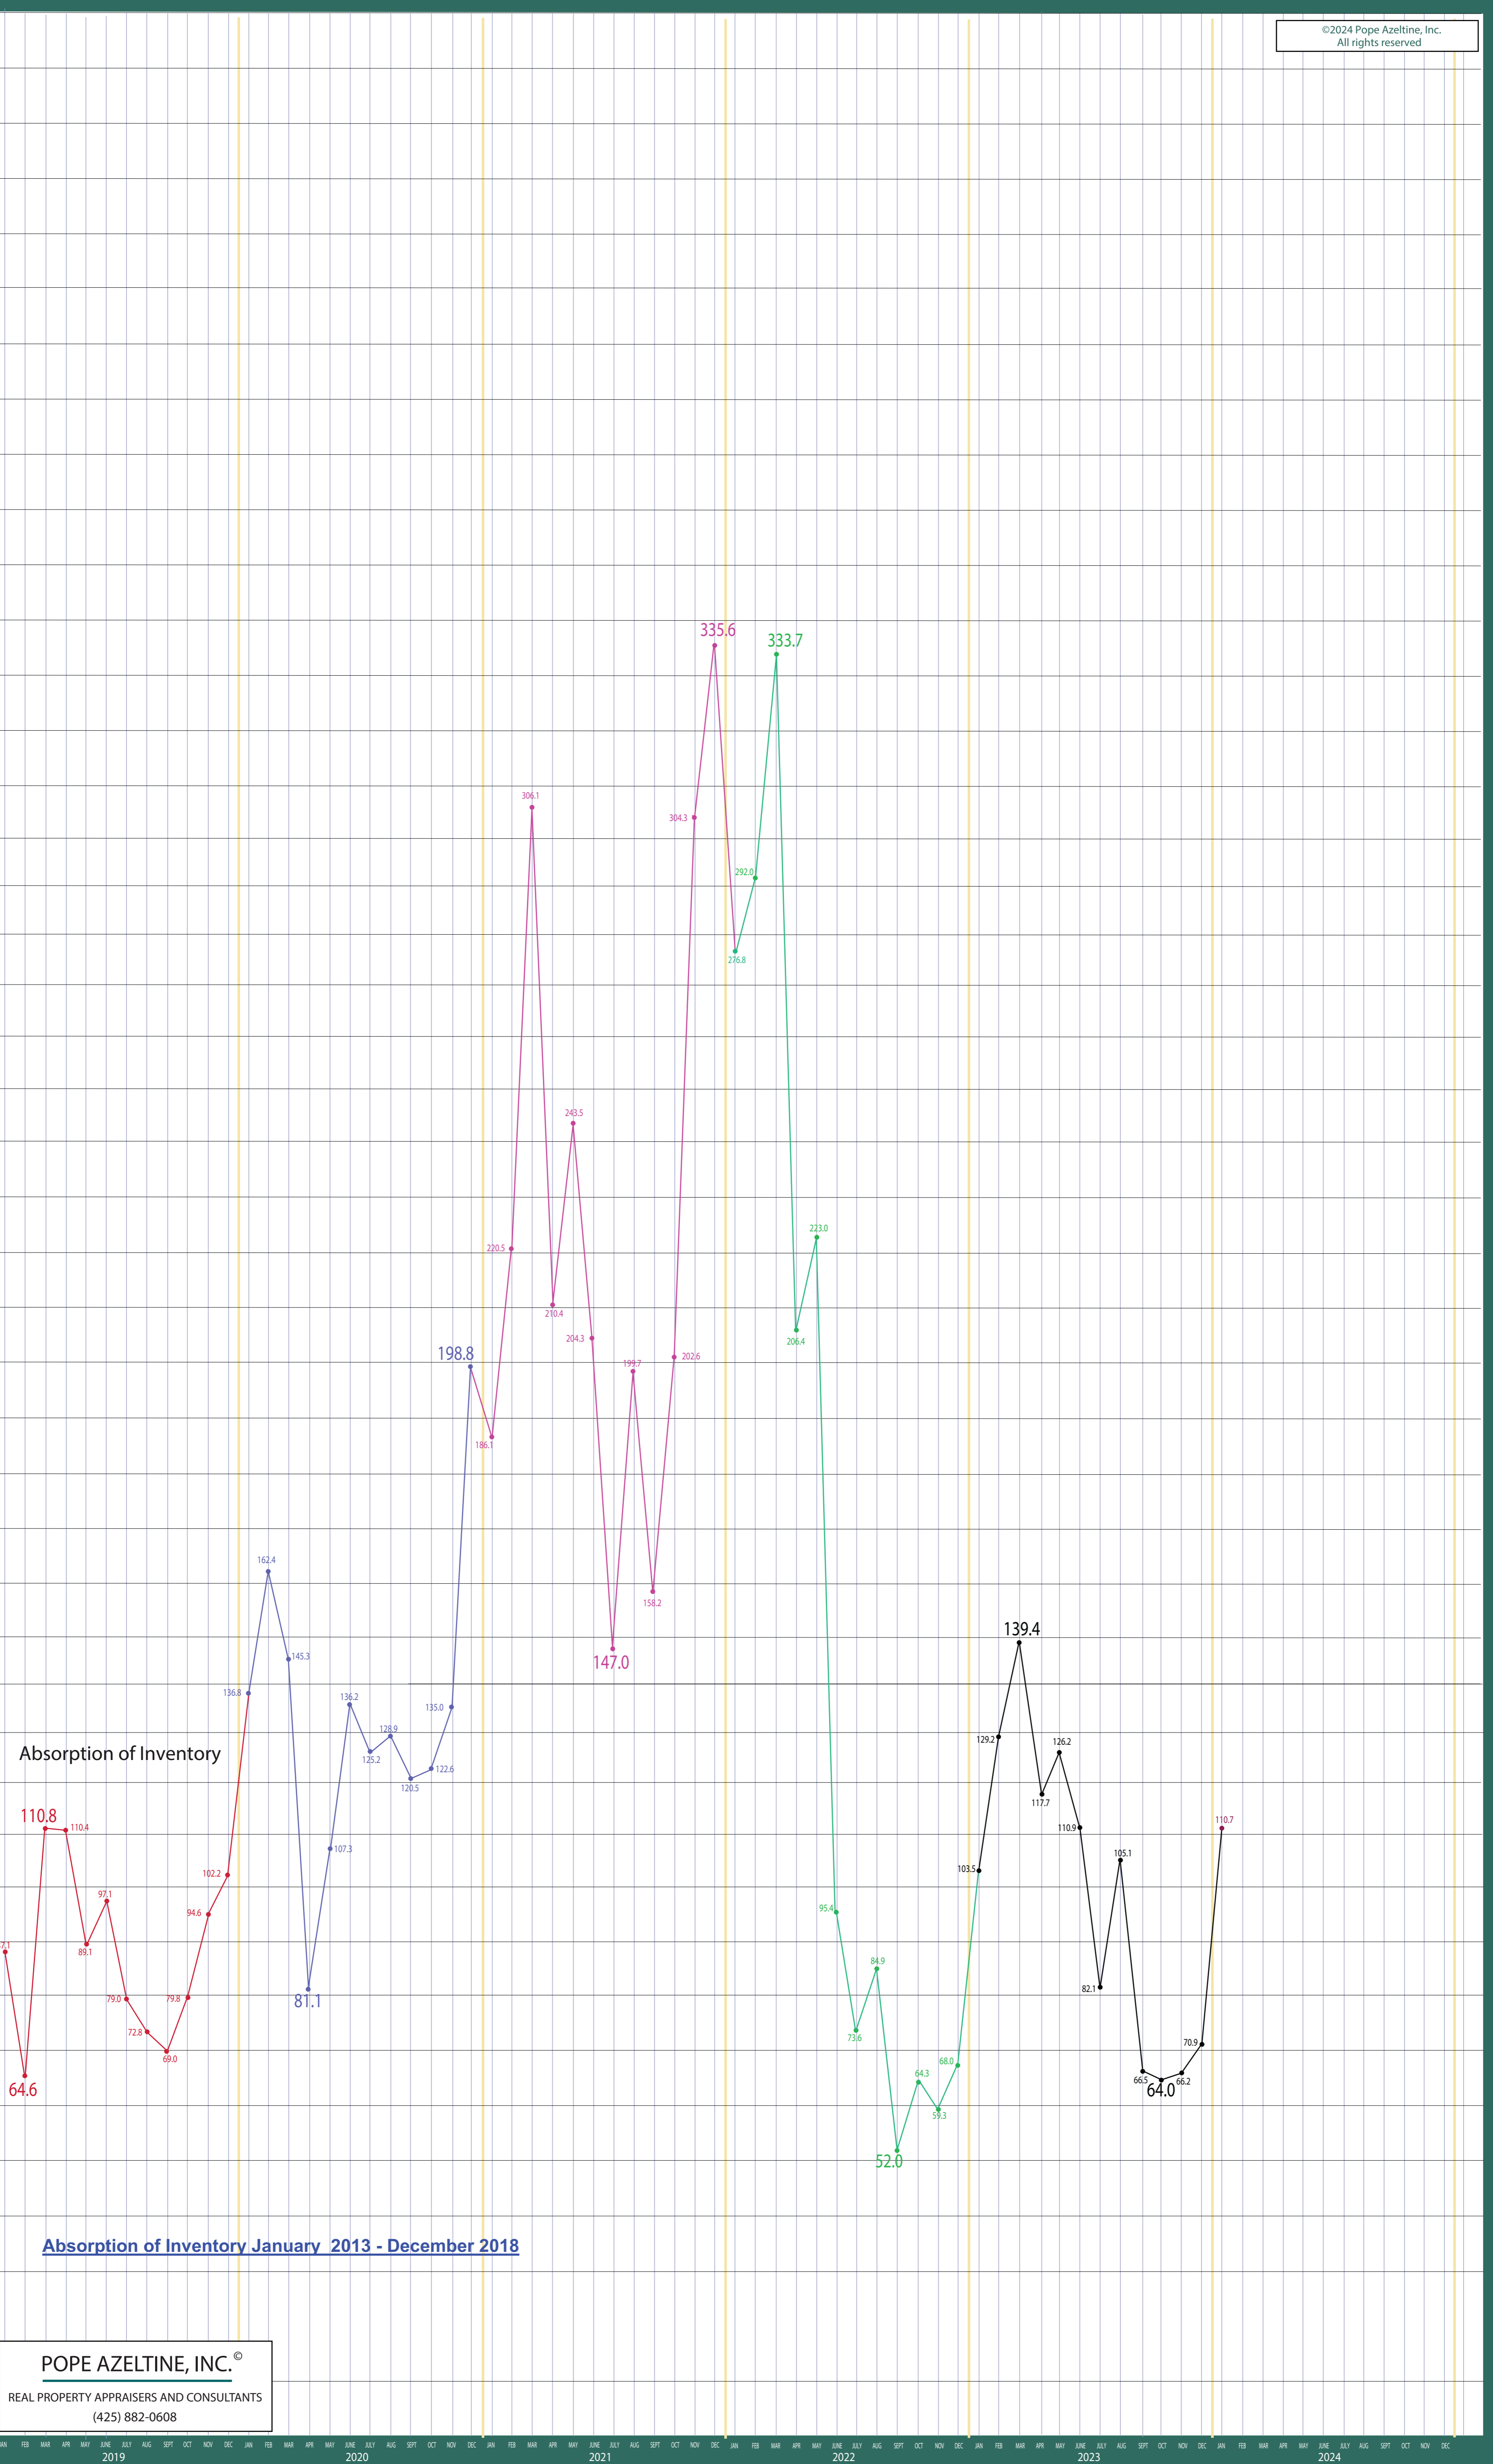

©2024 Pope Azeltine, Inc.
All rights reserved

Absorption of Inventory

Absorption of Inventory January 2013 - December 2018

POPE AZELTINE, INC.®
REAL PROPERTY APPRAISERS AND CONSULTANTS
(425) 882-0608