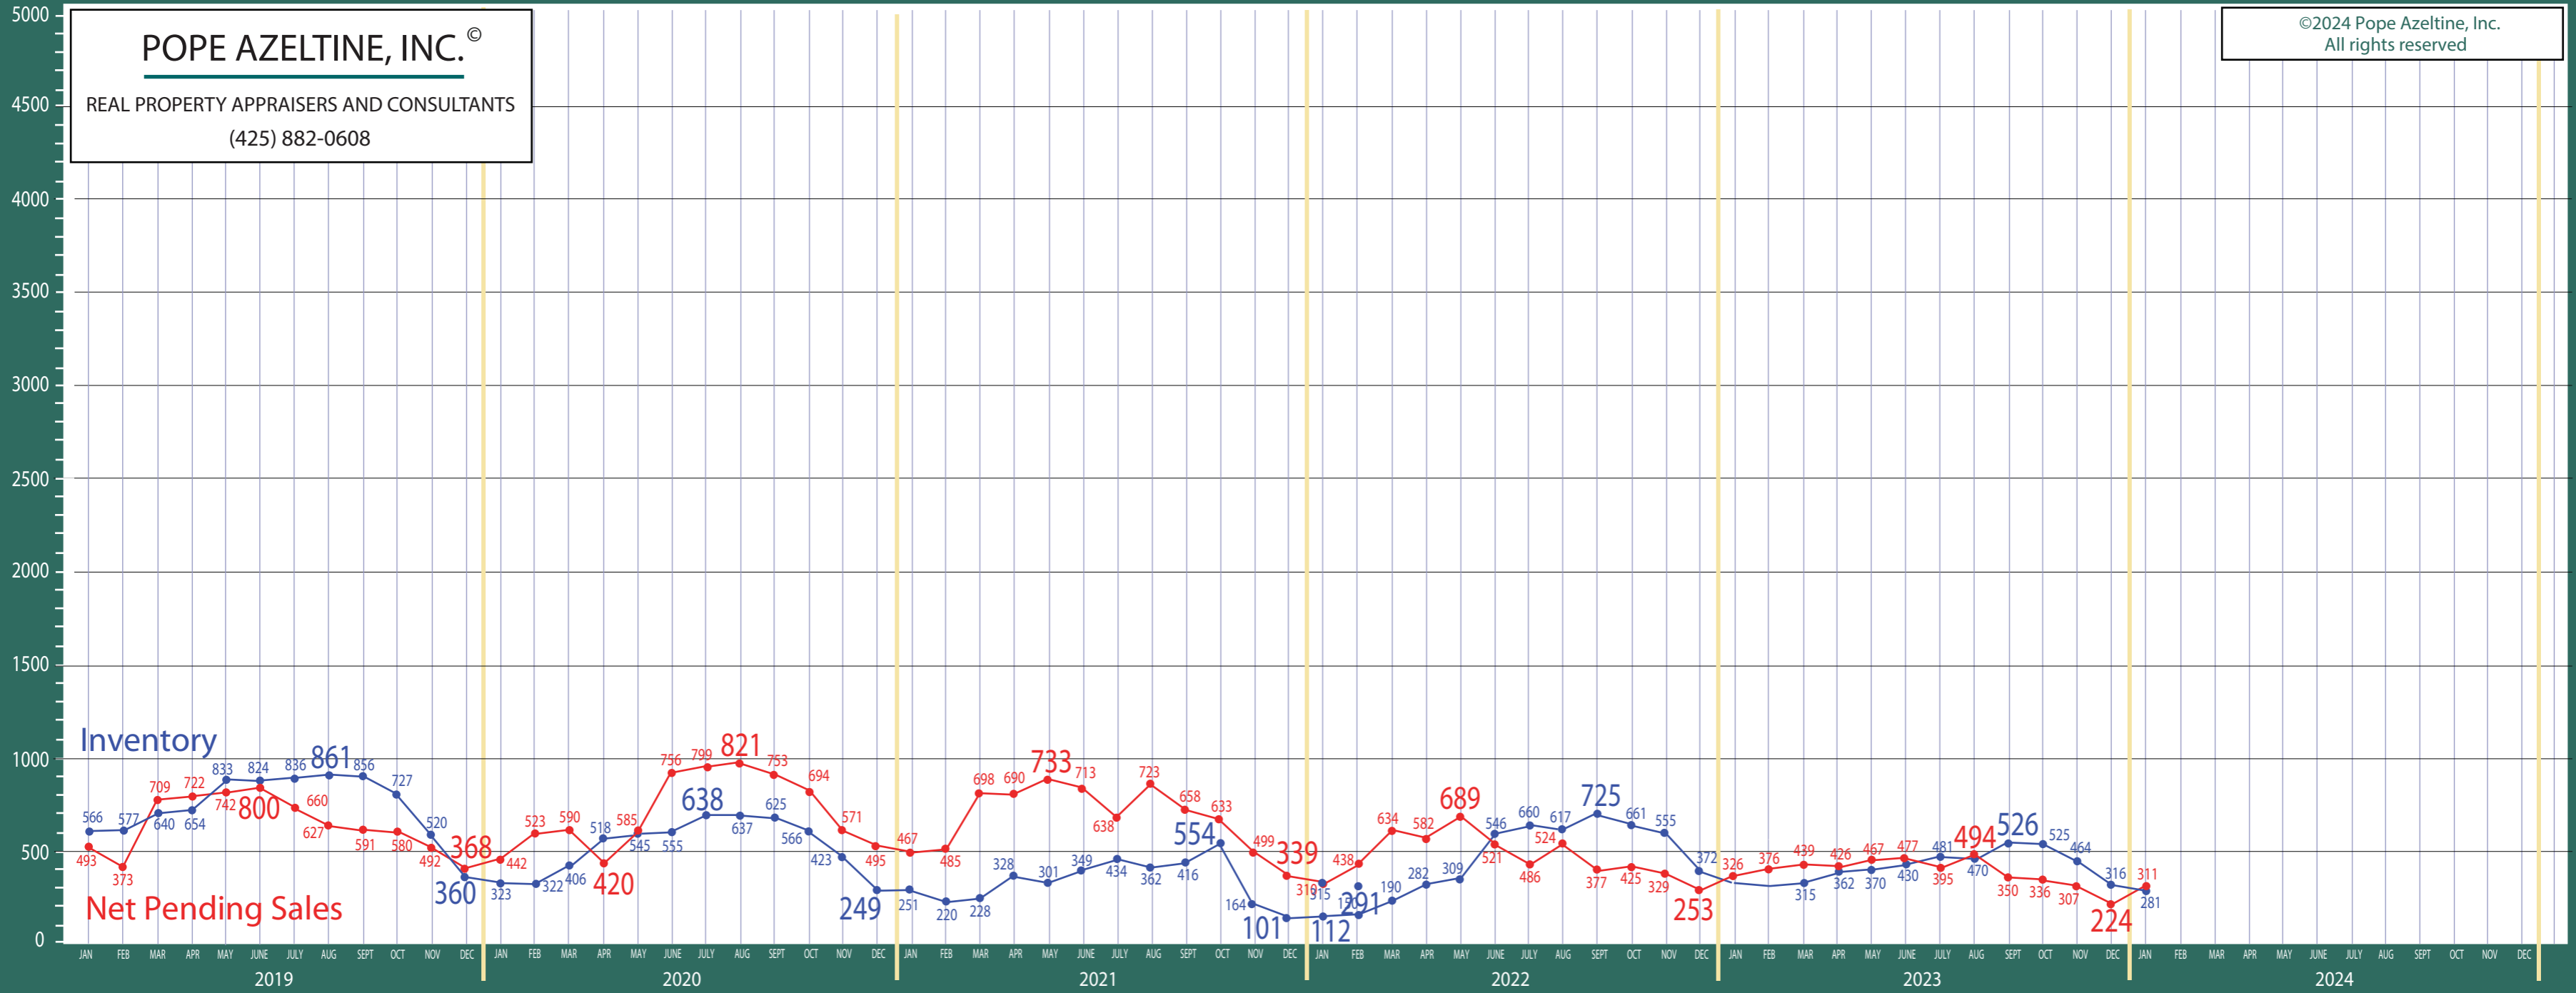

100-140 West Seattle to Federal Way

Listing Residential & Condo Only

POPE AZELTINE, INC.®
 REAL PROPERTY APPRAISERS AND CONSULTANTS
 (425) 882-0608

©2024 Pope Azeltine, Inc.
 All rights reserved

Information Provided by The Northwest Multiple Listing Service