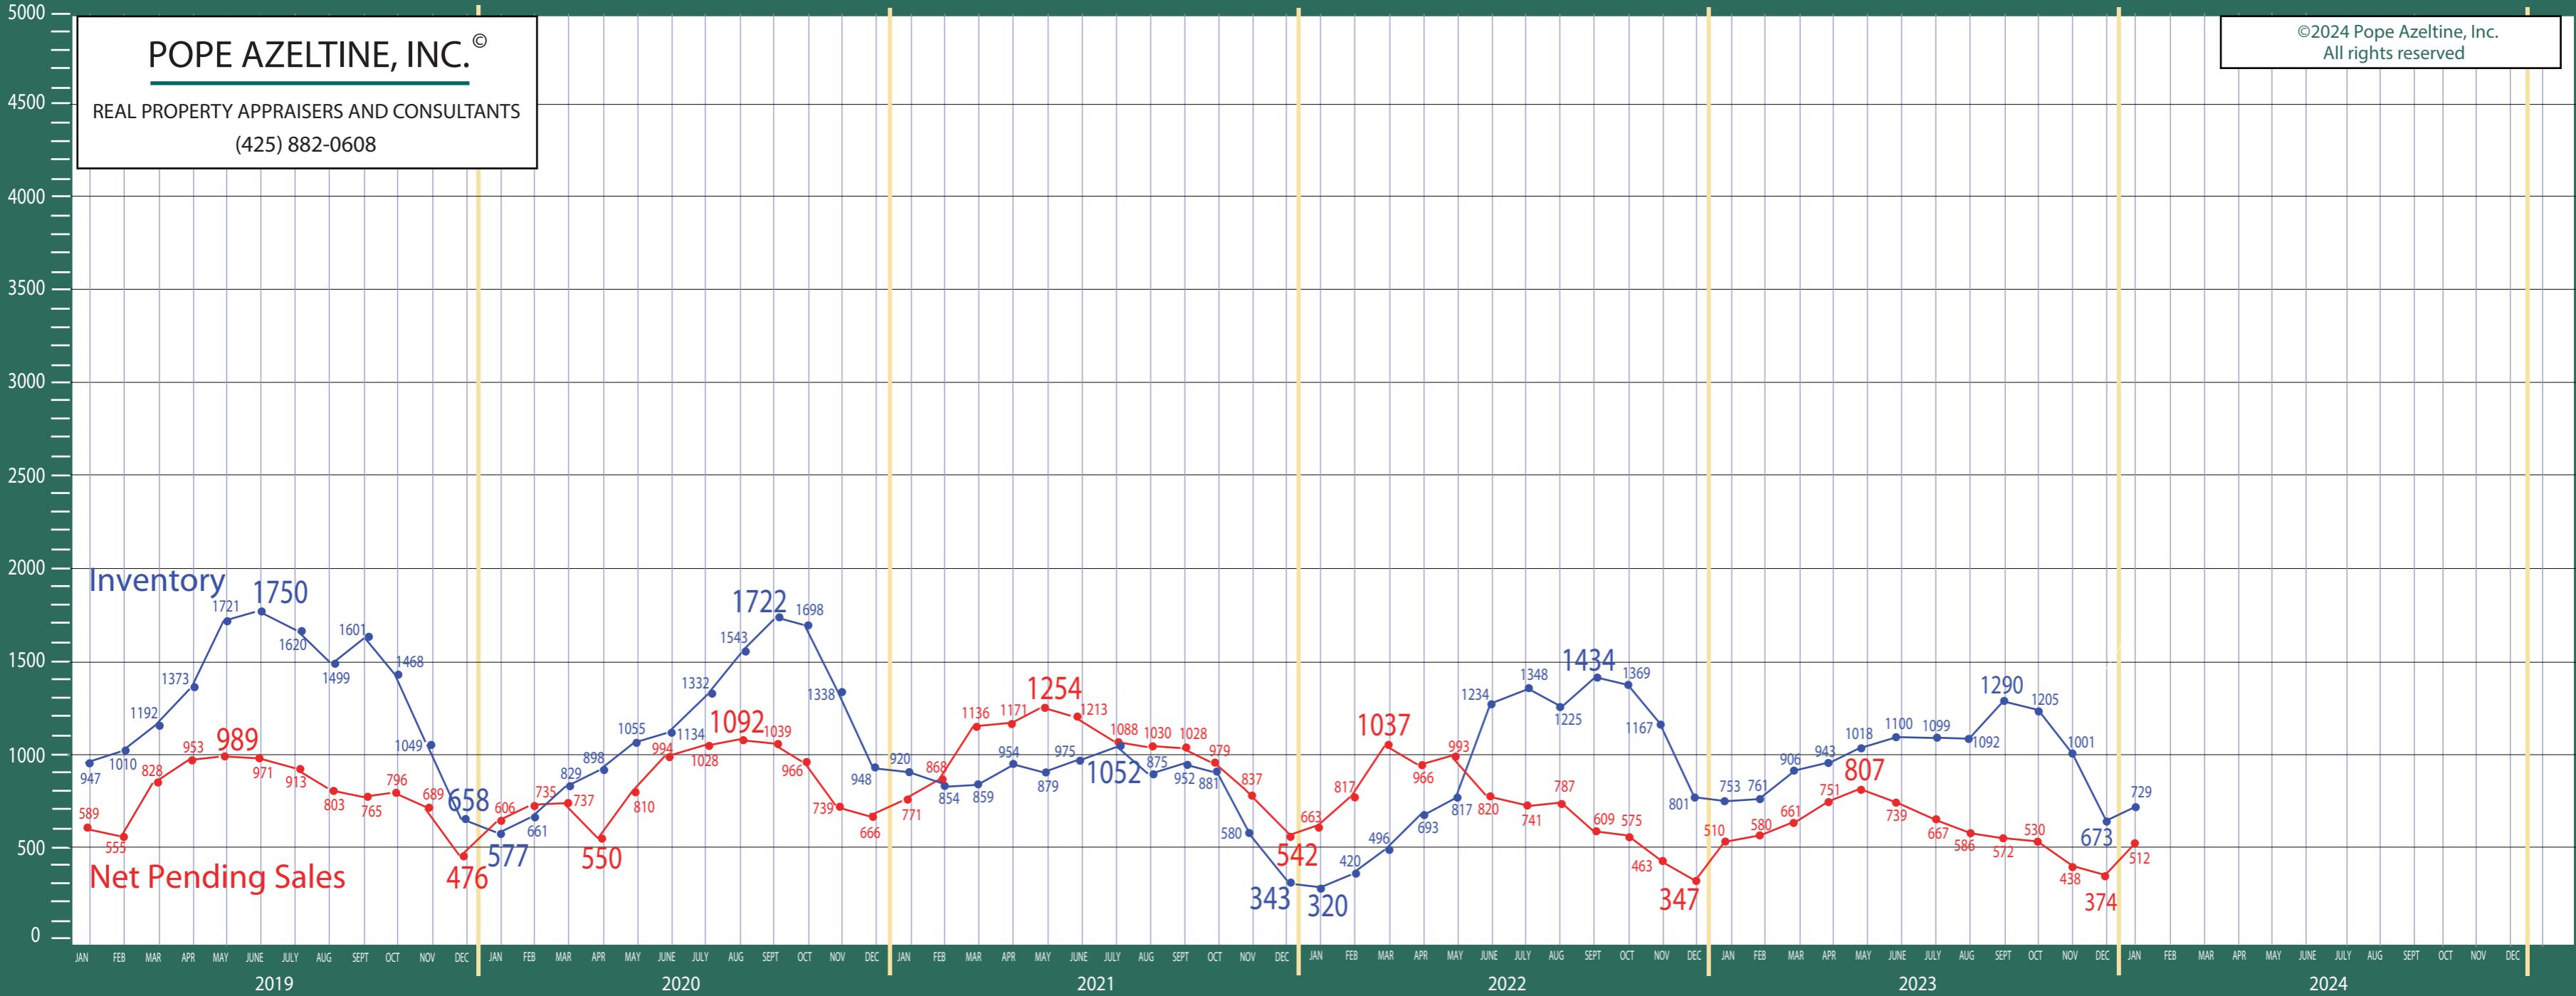

390/700-720 Central/North Seattle

Listing Residential & Condo Only

POPE AZELTINE, INC. ©
 REAL PROPERTY APPRAISERS AND CONSULTANTS
 (425) 882-0608

©2024 Pope Azeltine, Inc.
 All rights reserved

©2024 Pope Azeltine, Inc.
All rights reserved

Absorption of Inventory

Absorption of Inventory January 2013 - December 2018

POPE AZELTINE, INC.®
REAL PROPERTY APPRAISERS AND CONSULTANTS
(425) 882-0608